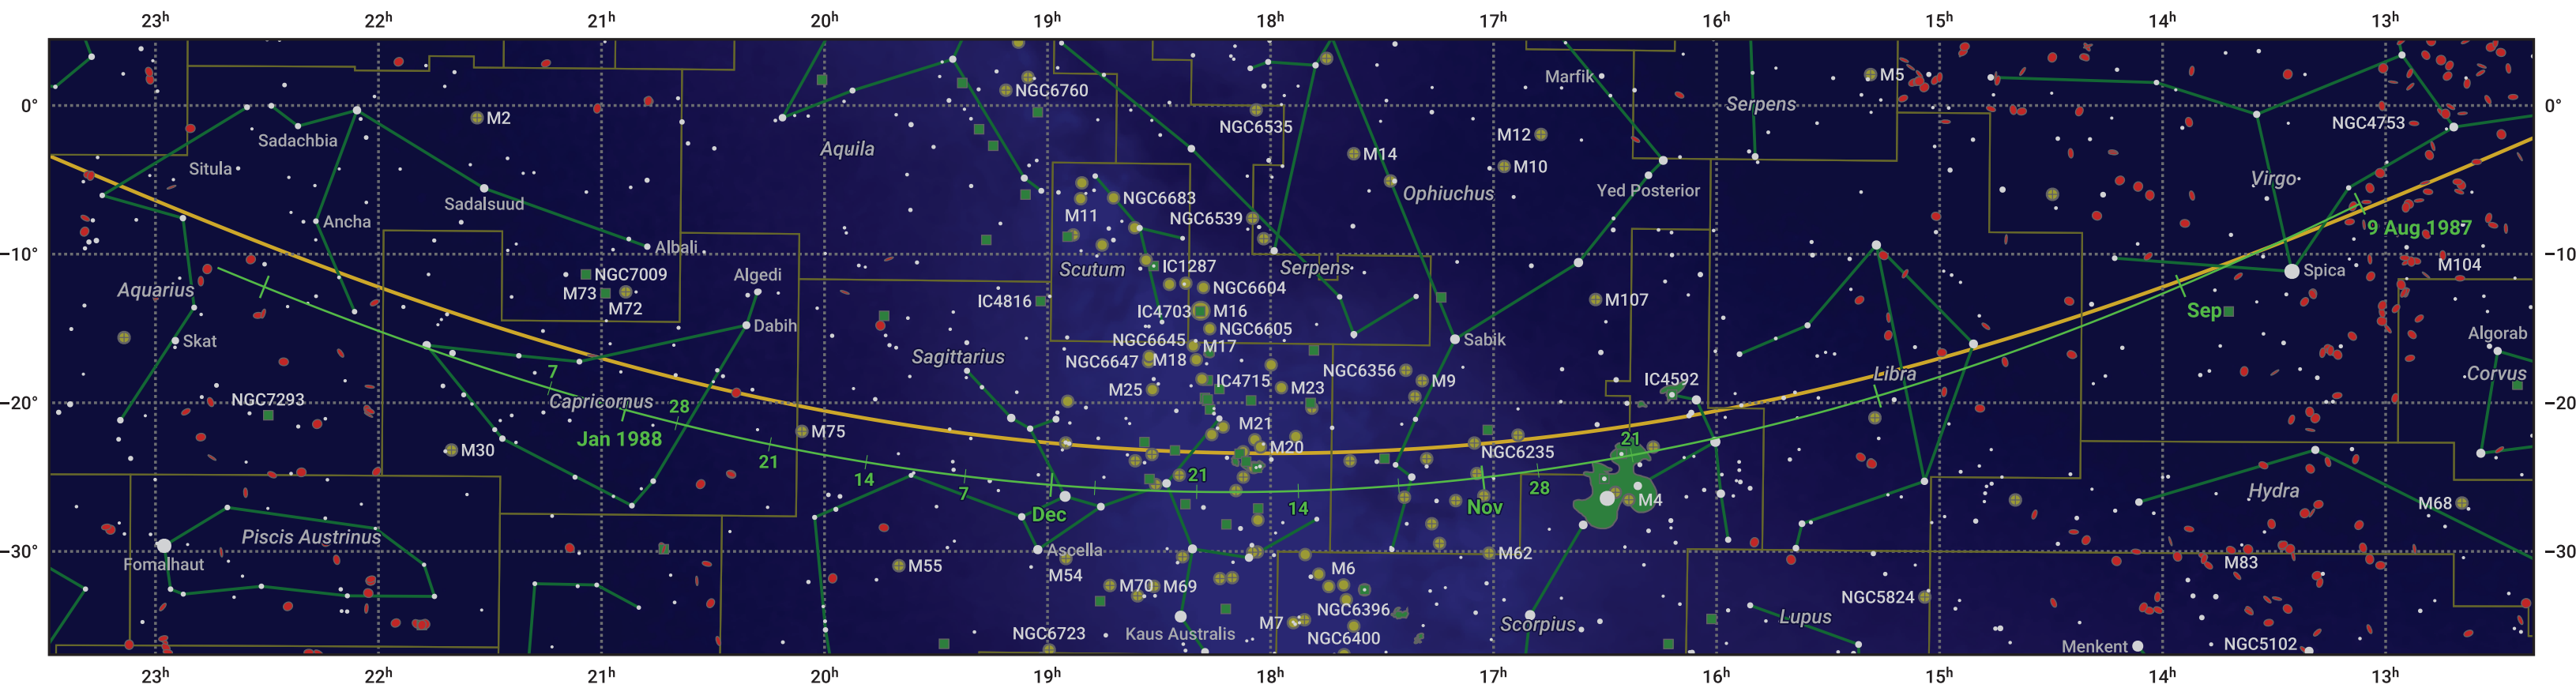

The path of 88P/Howell starting on 9 Aug 1987

© Dominic Ford 2011–2024. Date markers placed at midnight UTC. Downloaded from <https://in-the-sky.org>

Magnitude scale: ● 6.0 ● 5.0 ● 4.0 ● 3.0 ● 2.0 ● 1.0

— Ecliptic Plane

- Galaxy
- Bright nebula
- Open cluster
- ⊕ Globular cluster

Date	Mag
1987 Sep 1	10.4
1987 Sep 19	10.0
1987 Nov 1	9.3
1988 Jan 1	10.2
1988 Jan 26	11.0