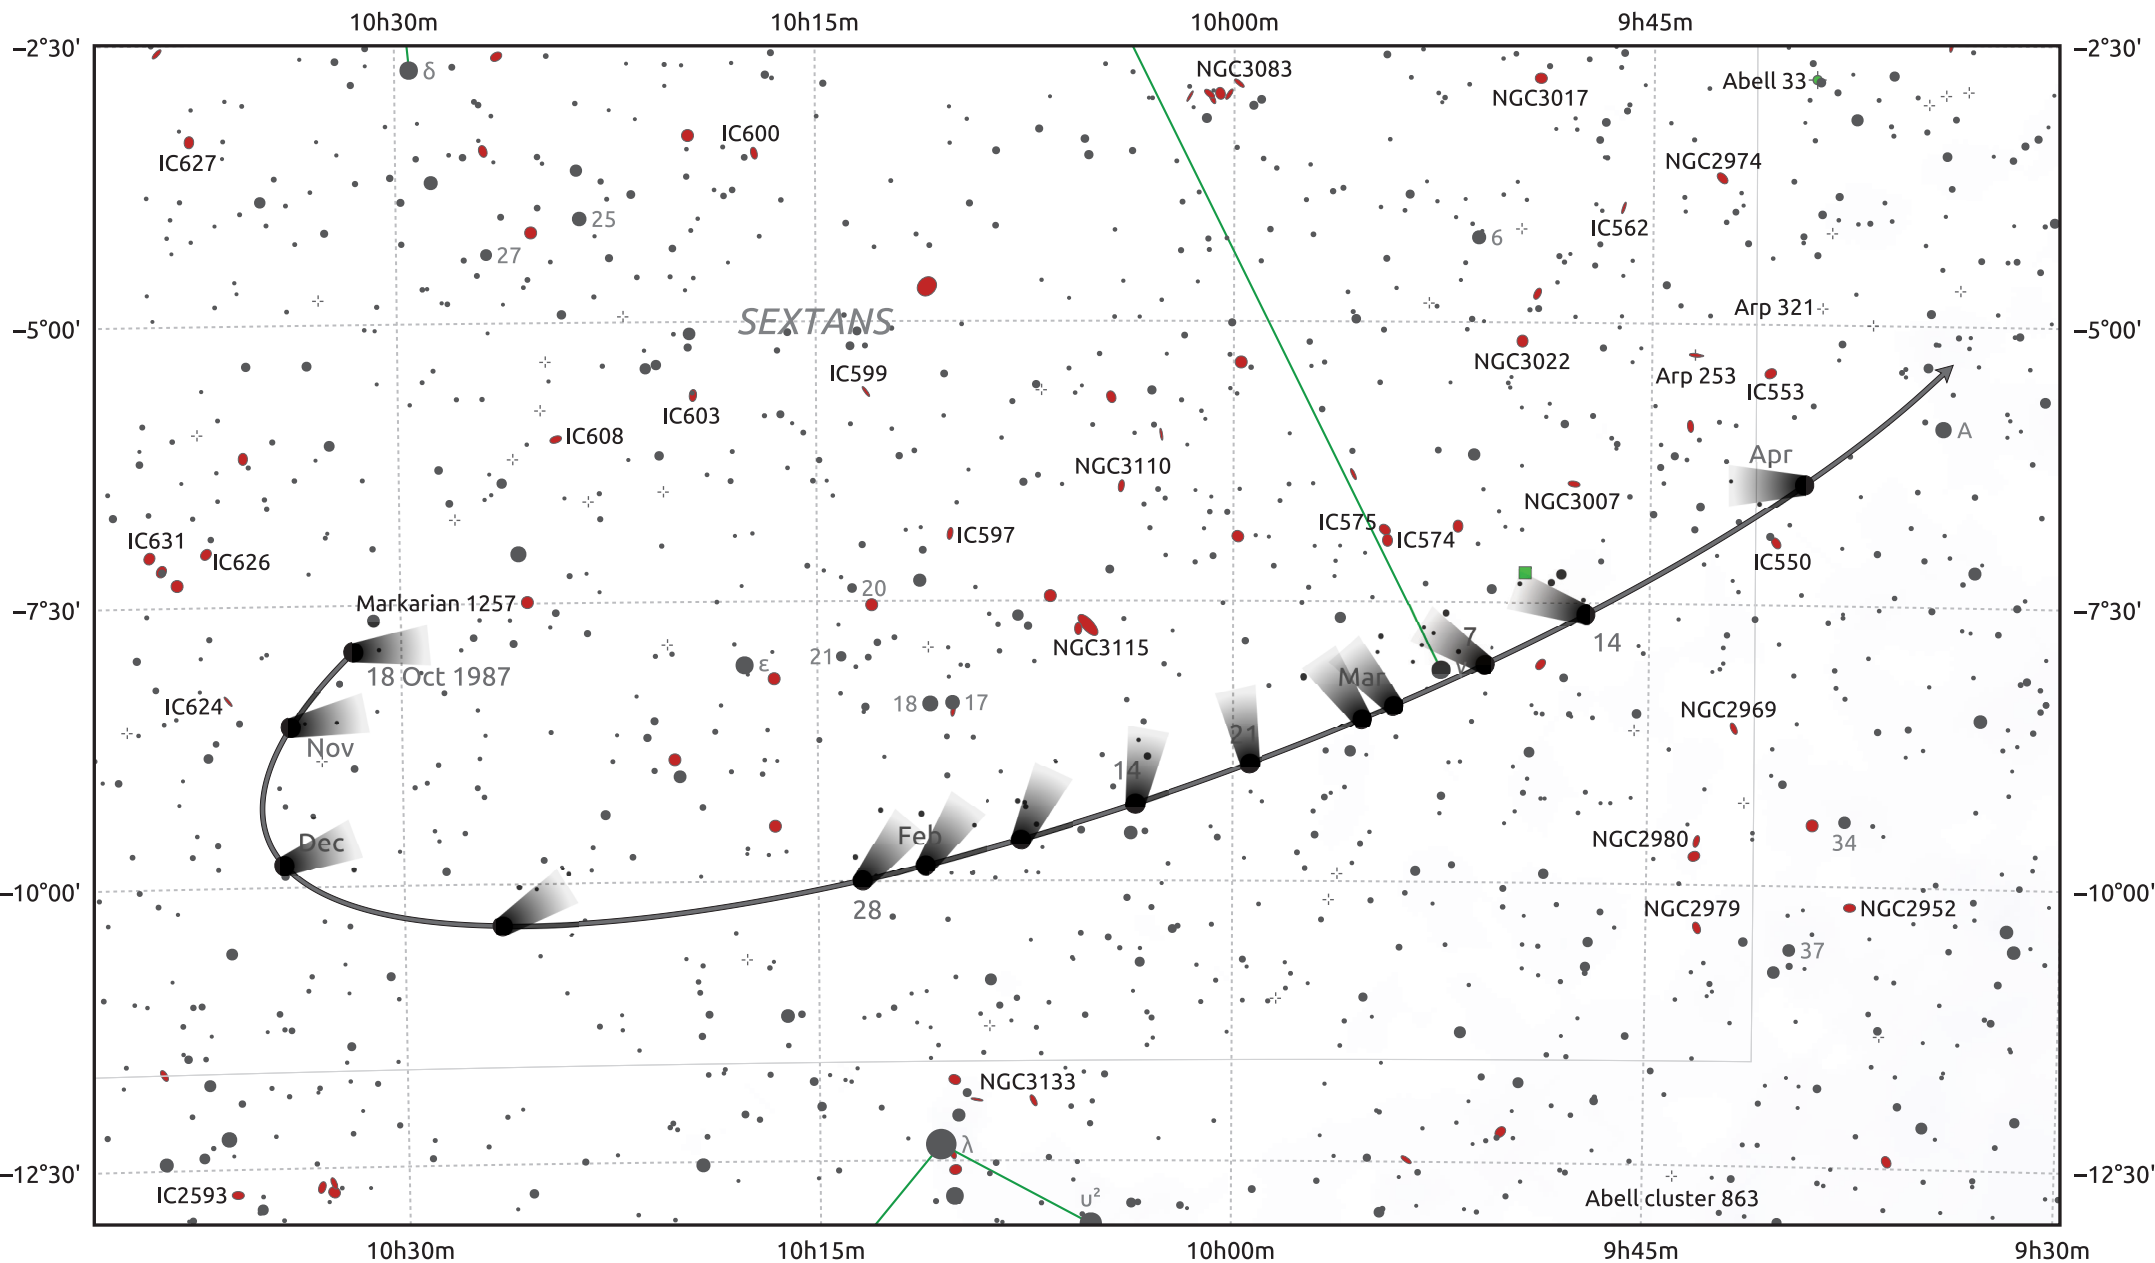

# The path of 1P/Halley starting on 18 Oct 1987

© Dominic Ford 2011–2026. Date markers placed at midnight UTC. Downloaded from <https://in-the-sky.org>

Magnitude scale: 10.0 9.0 8.0 7.0 6.0 5.0 4.0 3.0

— Ecliptic Plane

Galaxy    Bright nebula    Open cluster    Globular cluster    Planetary nebula

| Date       | Mag |
|------------|-----|
| 1987 Nov 1 | nan |
| 1988 Jan 1 | nan |
| 1988 Mar 1 | nan |