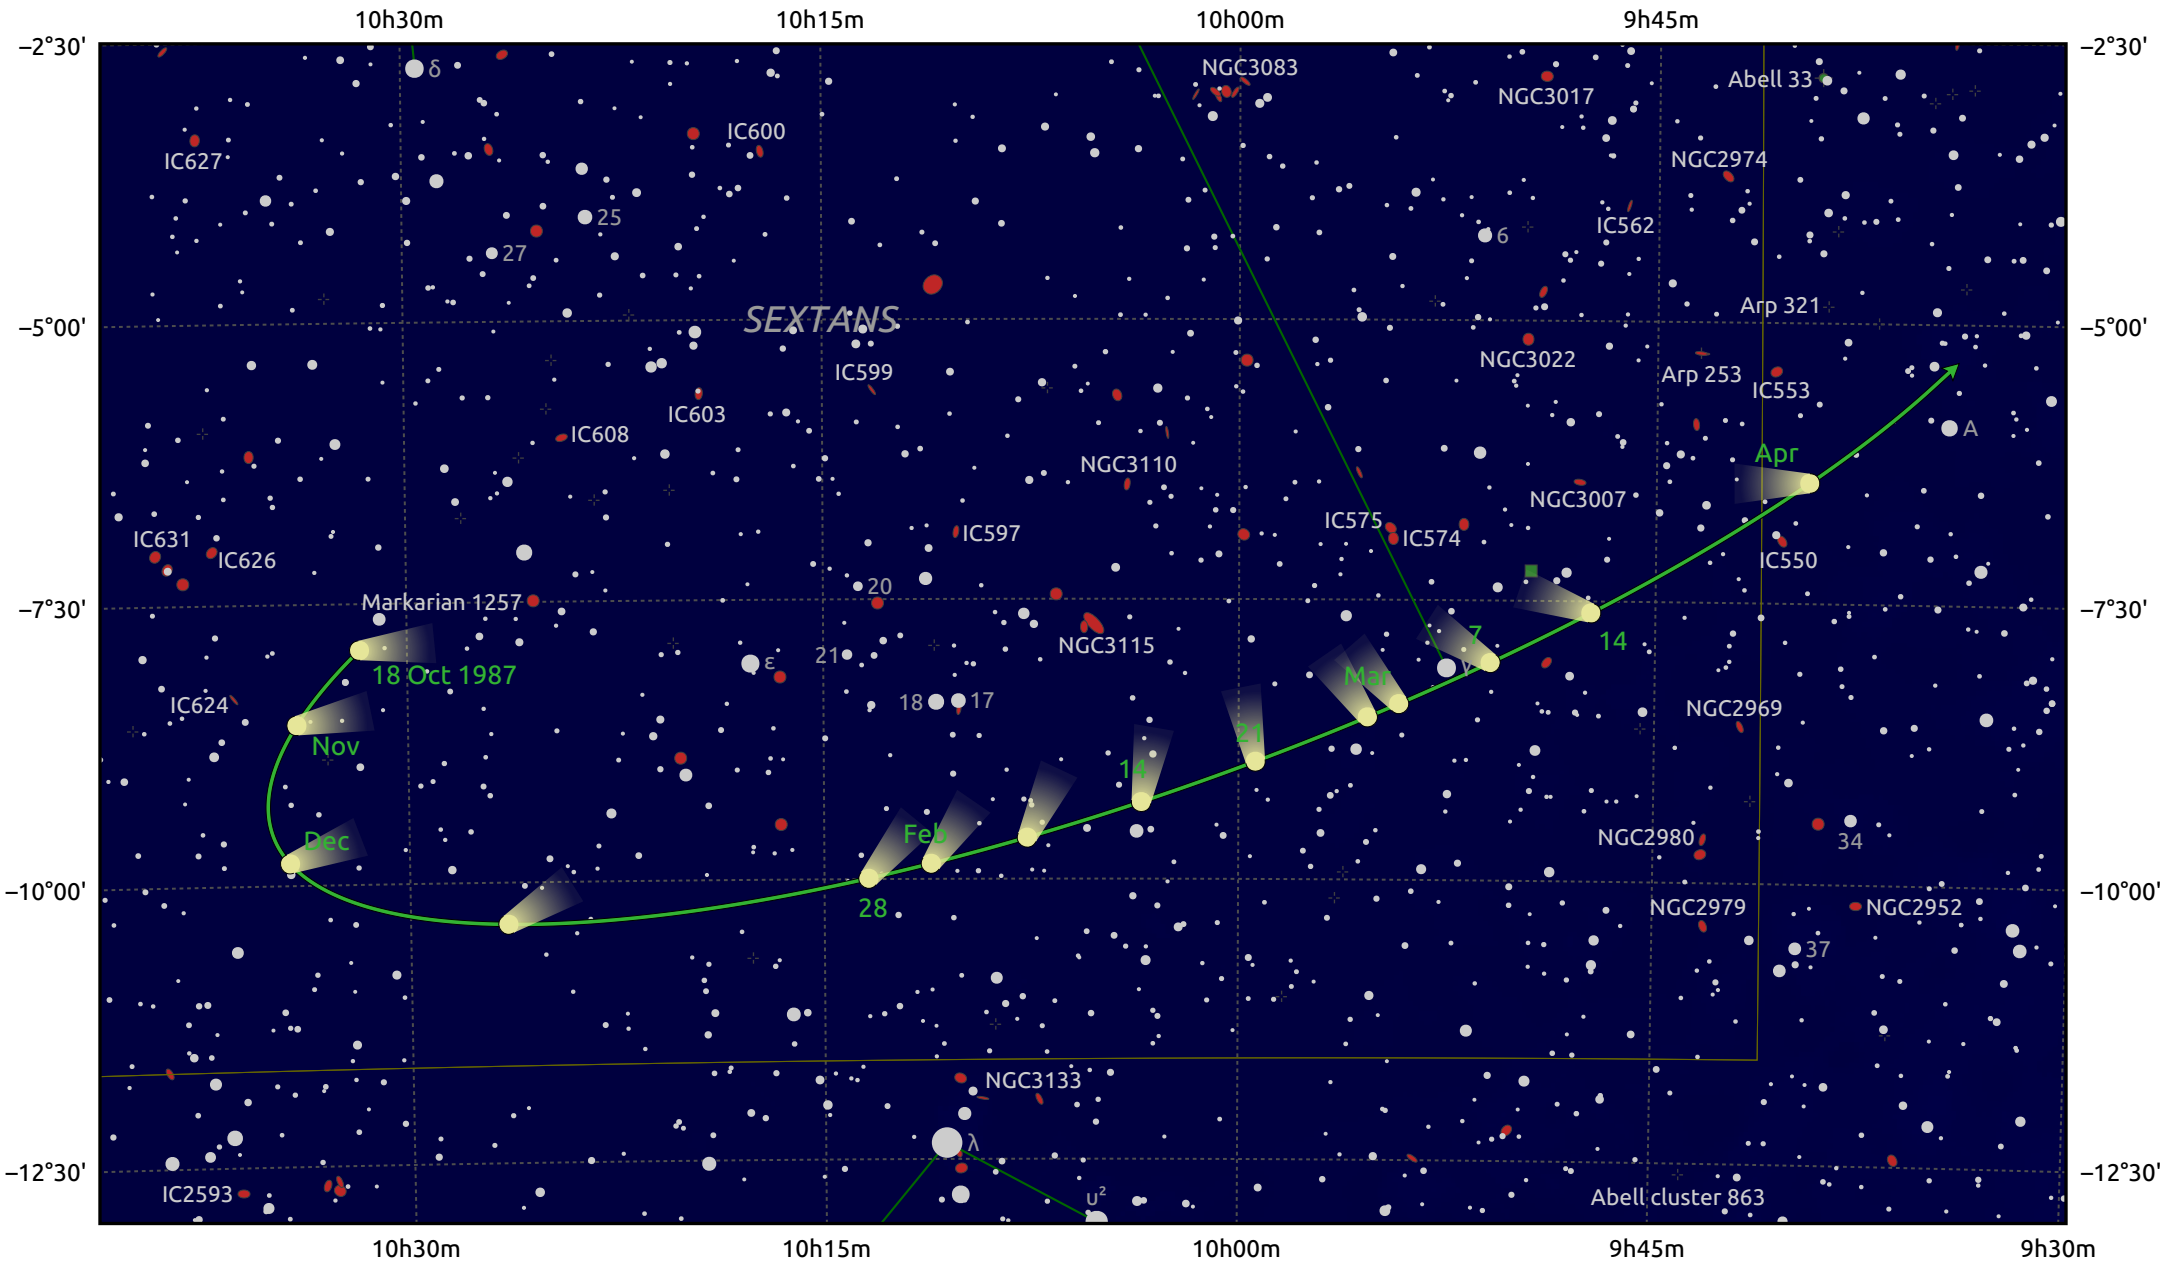

# The path of 1P/Halley starting on 18 Oct 1987

© Dominic Ford 2011–2026. Date markers placed at midnight UTC. Downloaded from <https://in-the-sky.org>

Magnitude scale: · 10.0 · 9.0 · 8.0 · 7.0 · 6.0 · 5.0 · 4.0 · 3.0

— Ecliptic Plane

- Galaxy
- Bright nebula
- Open cluster
- ⊕ Globular cluster
- + Planetary nebula

Date	Mag
1987 Nov 1	nan
1988 Jan 1	nan
1988 Mar 1	nan