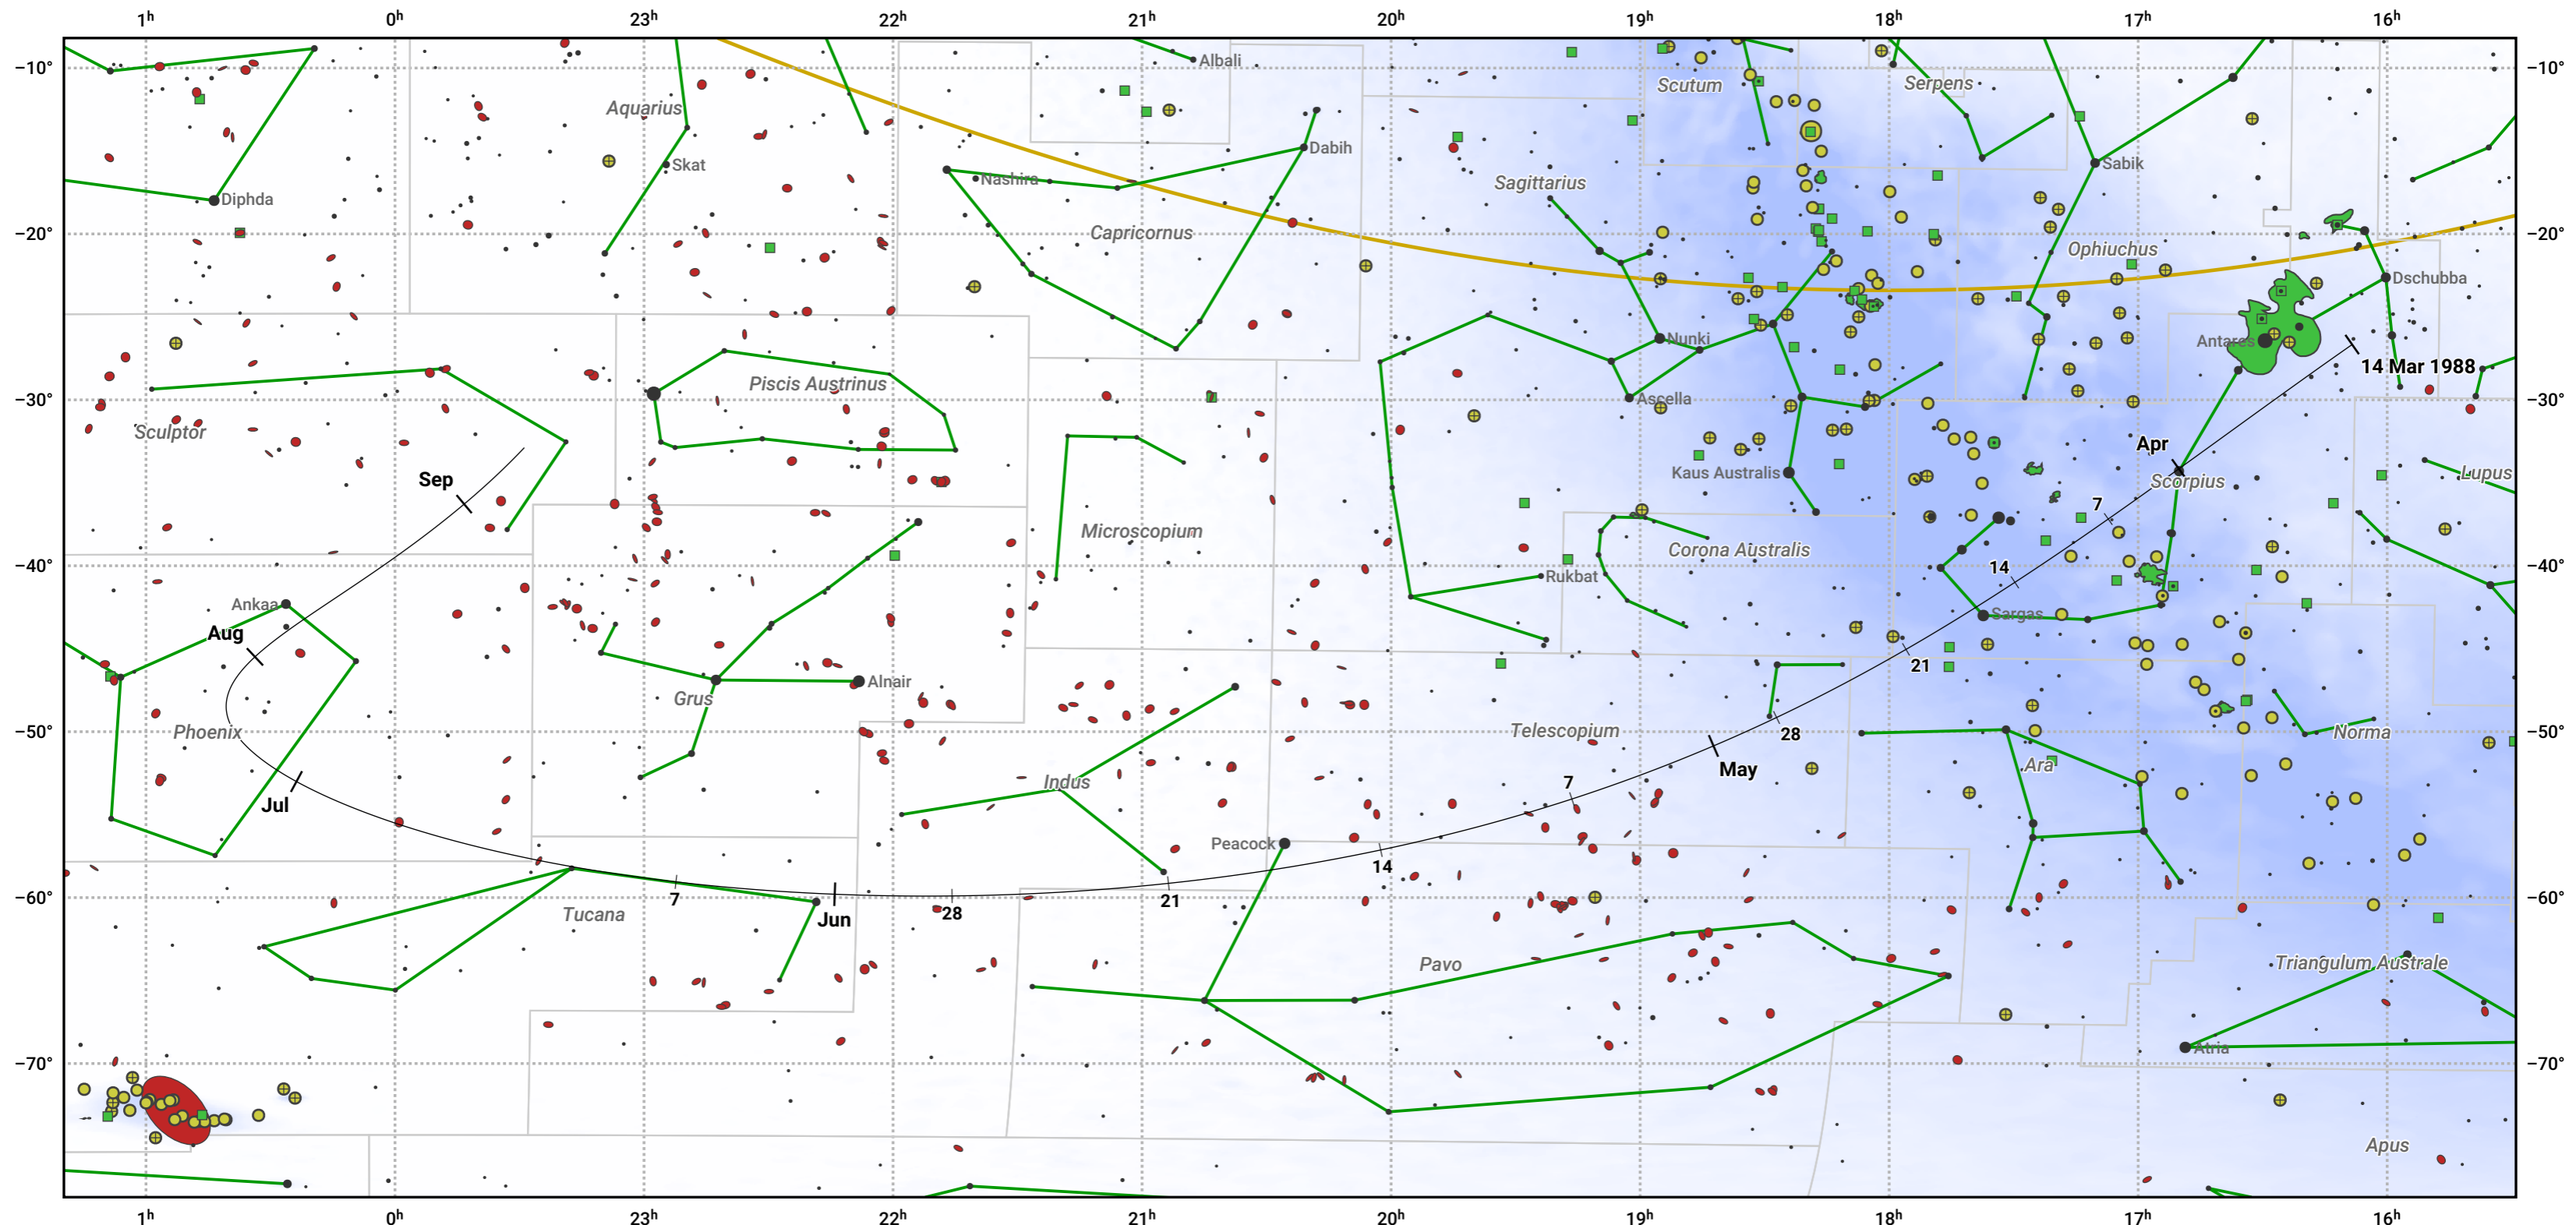

The path of 66P/duToit starting on 14 Mar 1988

© Dominic Ford 2011–2024. Date markers placed at midnight UTC. Downloaded from <https://in-the-sky.org>

Magnitude scale: • 6.0 • 5.0 • 4.0 • 3.0 • 2.0 • 1.0

— Ecliptic Plane

◌ Galaxy
 ◻ Bright nebula
 ◉ Open cluster
 ⊕ Globular cluster

Date	Mag
1988 Mar 28	13.1
1988 Apr 11	12.1
1988 Apr 26	11.0
1988 May 1	10.7
1988 May 15	10.0
1988 Jul 1	9.6
1988 Aug 8	11.0
1988 Aug 26	12.0
1988 Sep 1	12.4
1988 Sep 10	13.1