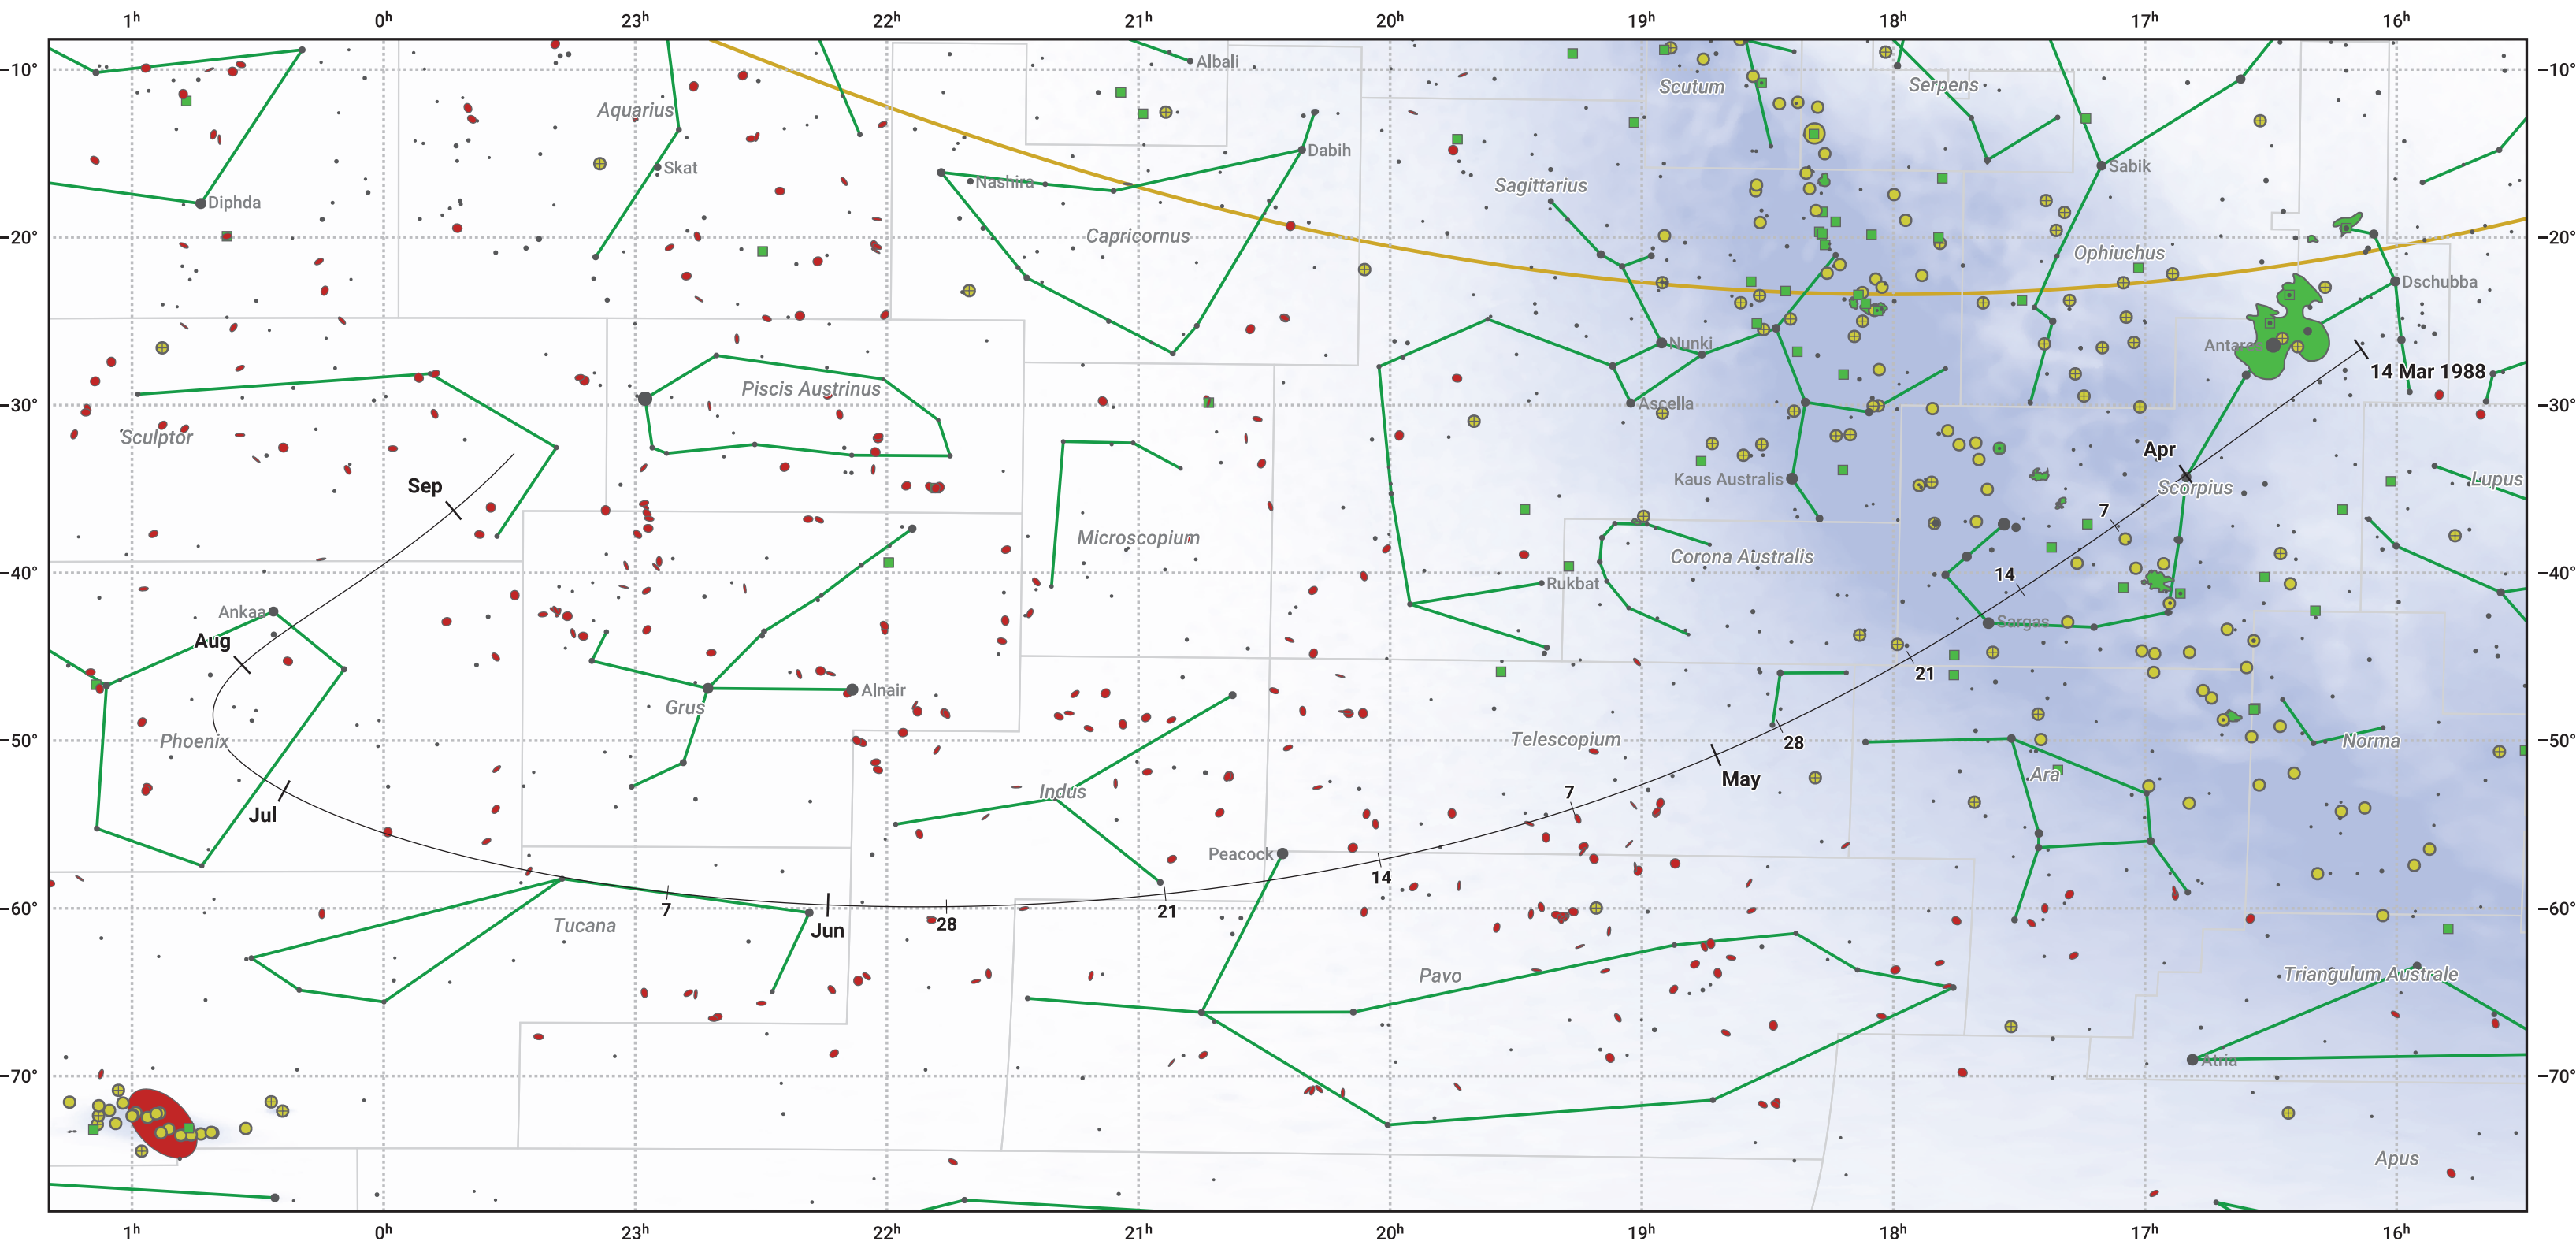

The path of 66P/duToit starting on 14 Mar 1988

© Dominic Ford 2011–2024. Date markers placed at midnight UTC. Downloaded from <https://in-the-sky.org>

Magnitude scale: • 6.0 • 5.0 • 4.0 • 3.0 • 2.0 • 1.0

— Ecliptic Plane

Galaxy Bright nebula Open cluster Globular cluster

Date	Mag
1988 Mar 28	13.1
1988 Apr 11	12.1
1988 Apr 26	11.0
1988 May 1	10.7
1988 May 15	10.0
1988 Jul 1	9.6
1988 Aug 8	11.0
1988 Aug 26	12.0
1988 Sep 1	12.4
1988 Sep 10	13.1