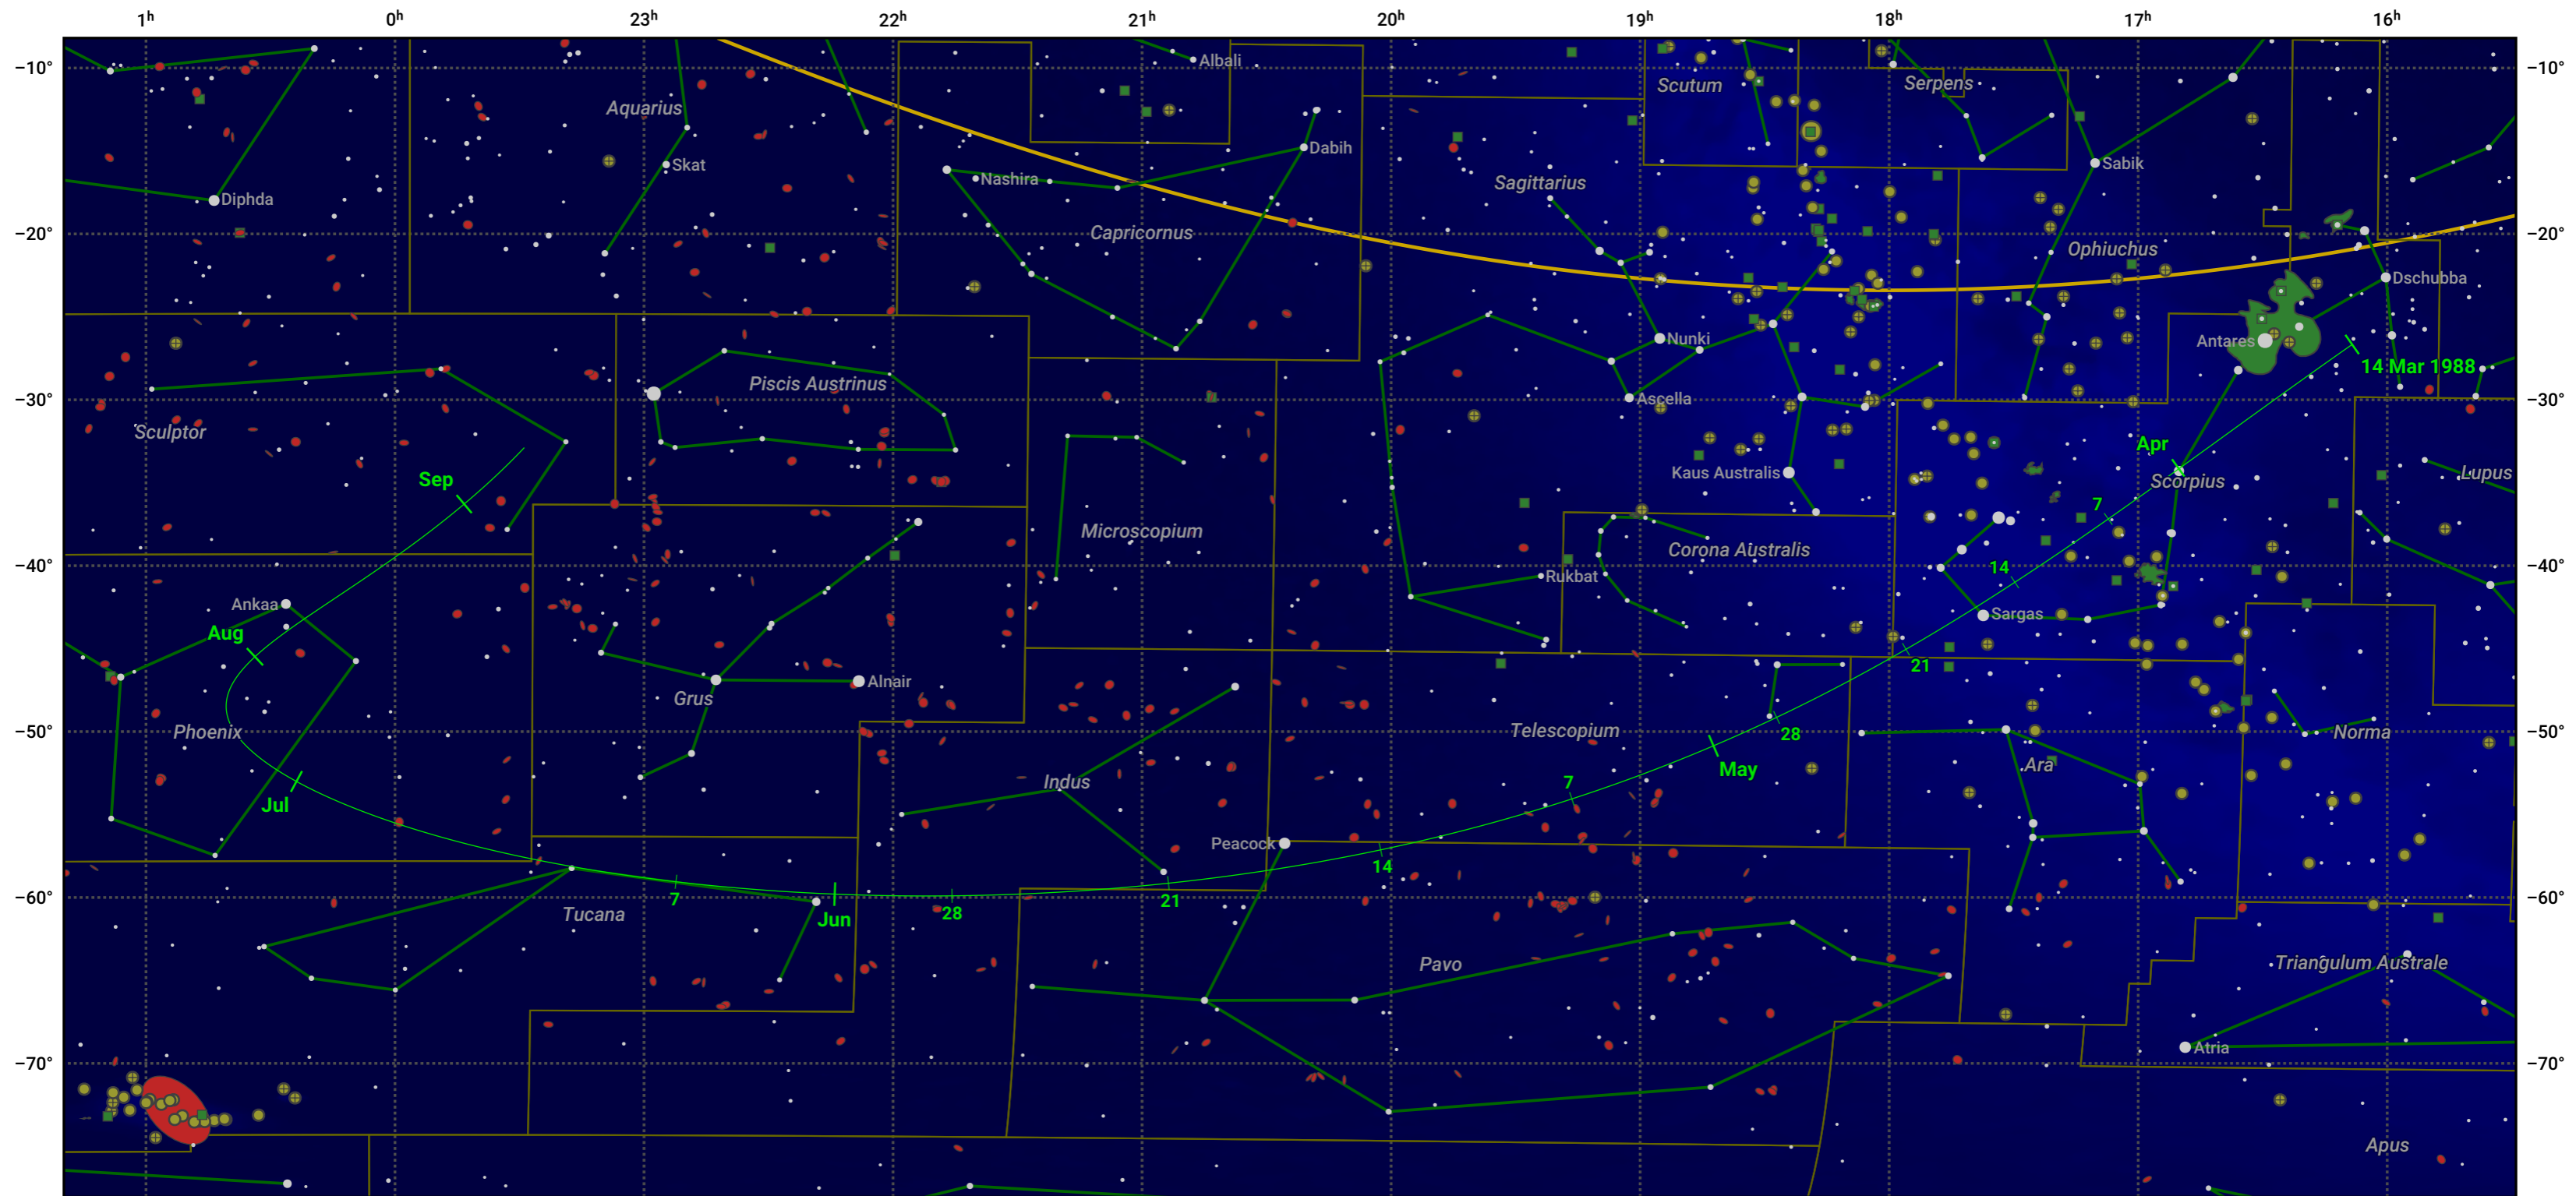

The path of 66P/duToit starting on 14 Mar 1988

© Dominic Ford 2011–2024. Date markers placed at midnight UTC. Downloaded from <https://in-the-sky.org>

Magnitude scale: • 6.0 • 5.0 • 4.0 • 3.0 • 2.0 • 1.0

— Ecliptic Plane

◡ Galaxy
 ■ Bright nebula
 ● Open cluster
 ⊕ Globular cluster

Date	Mag
1988 Mar 28	13.1
1988 Apr 11	12.1
1988 Apr 26	11.0
1988 May 1	10.7
1988 May 15	10.0
1988 Jul 1	9.6
1988 Aug 8	11.0
1988 Aug 26	12.0
1988 Sep 1	12.4
1988 Sep 10	13.1