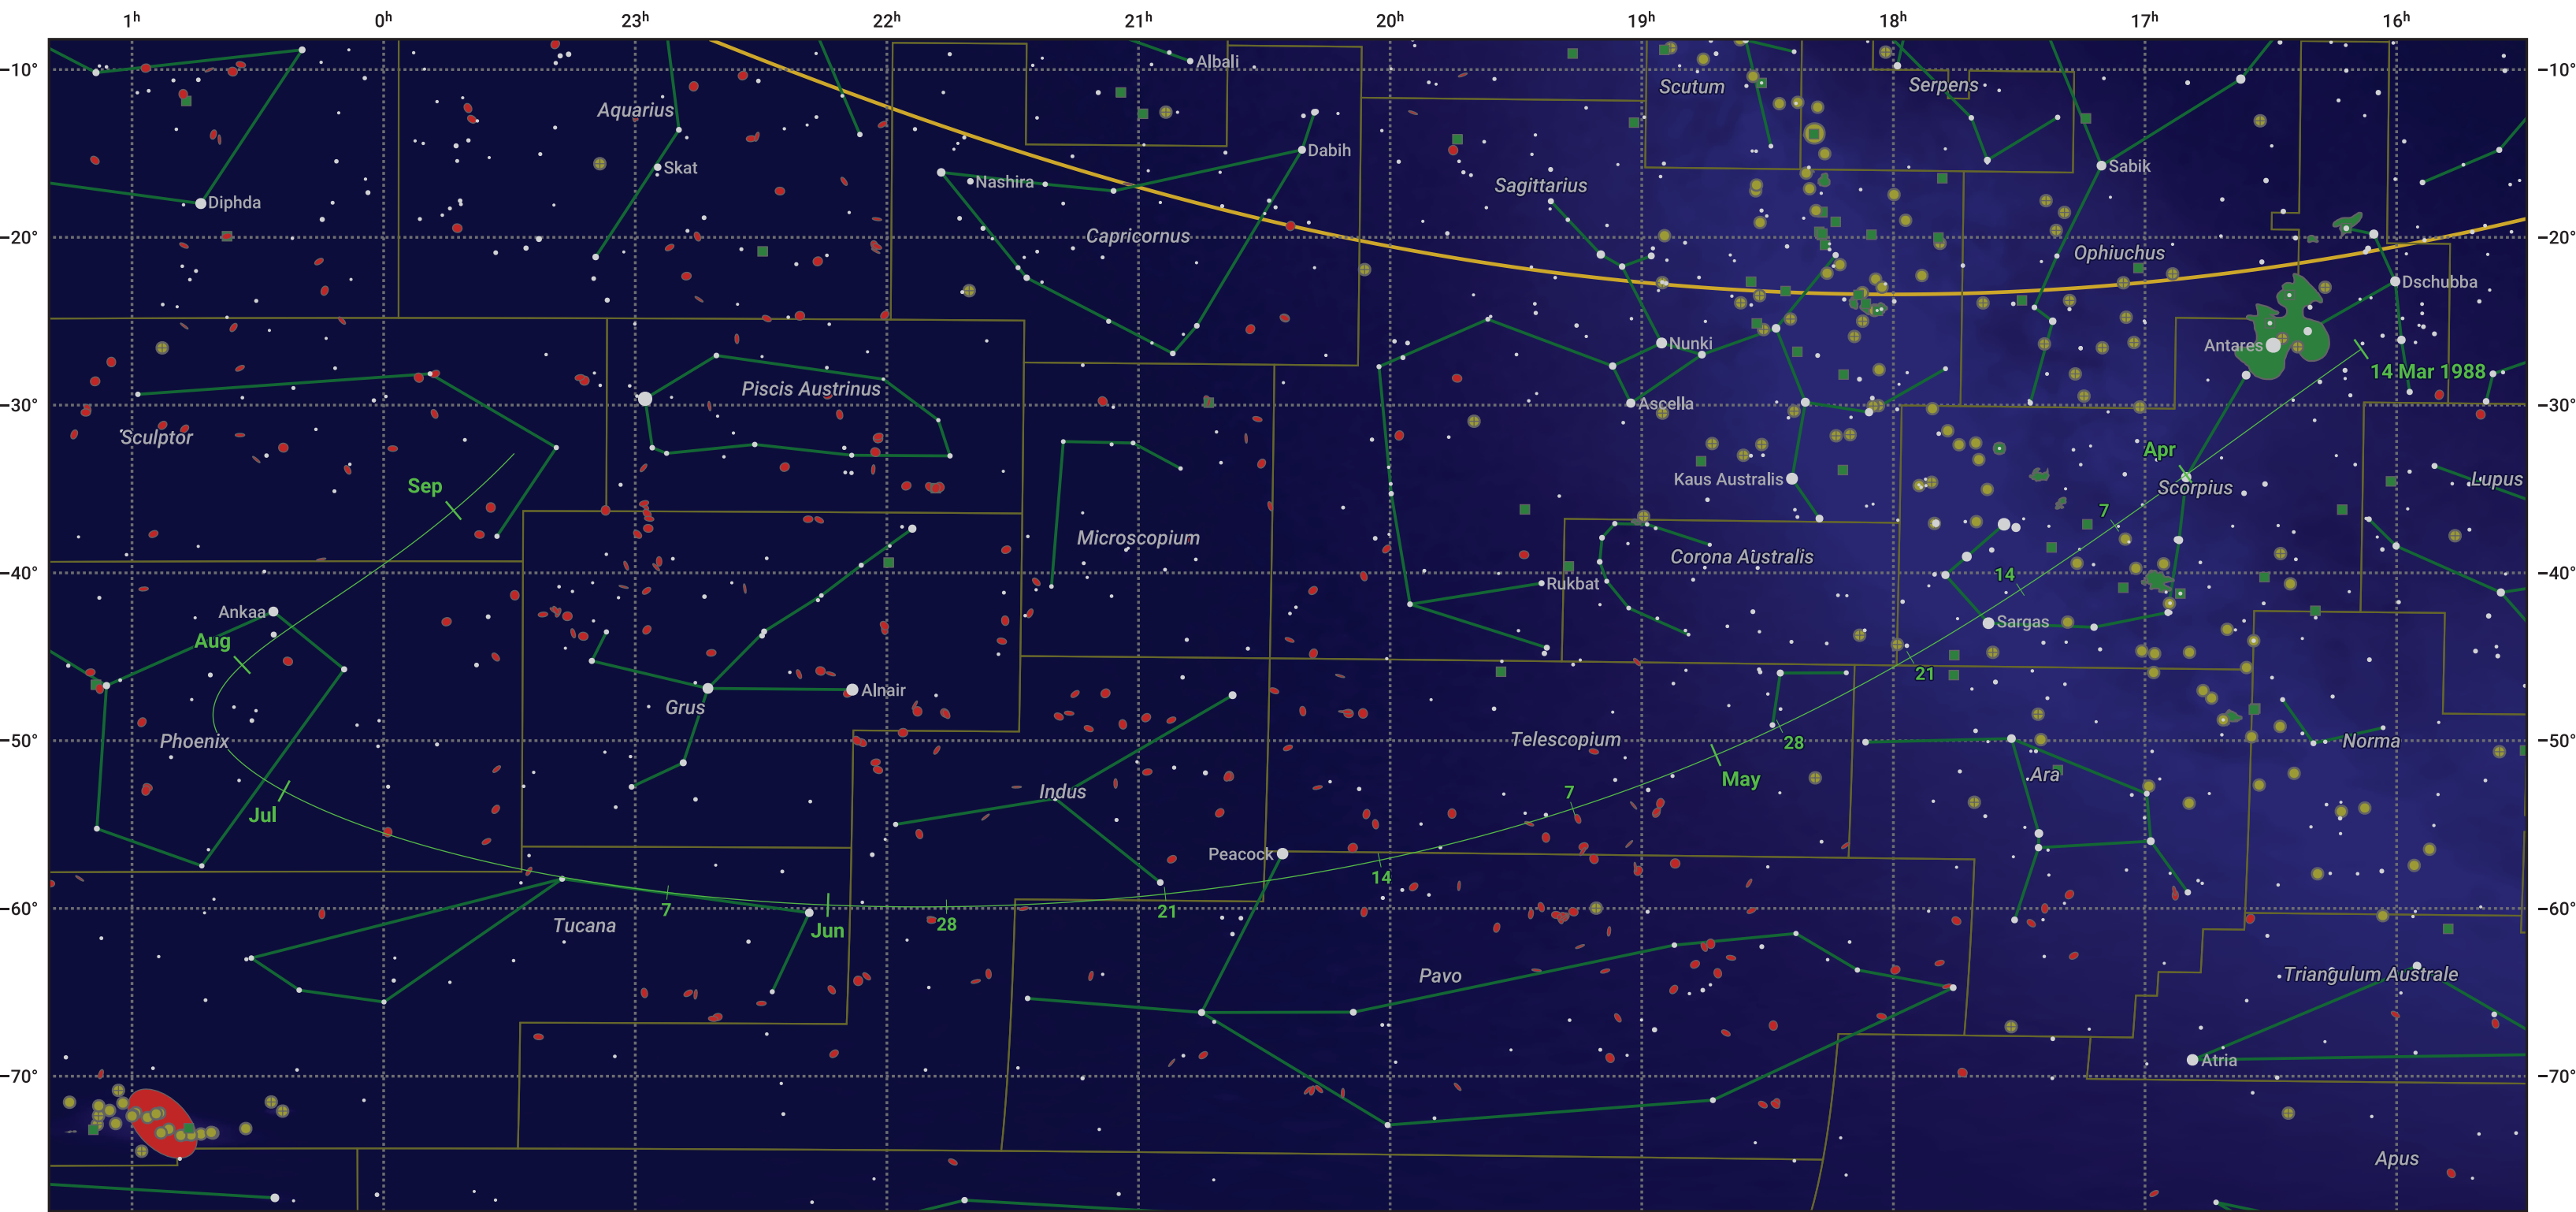

# The path of 66P/duToit starting on 14 Mar 1988

© Dominic Ford 2011–2024. Date markers placed at midnight UTC. Downloaded from <https://in-the-sky.org>

Magnitude scale: • 6.0 • 5.0 • 4.0 • 3.0 • 2.0 • 1.0

— Ecliptic Plane

◡ Galaxy   
 ■ Bright nebula   
 ● Open cluster   
 ⊕ Globular cluster

Date	Mag
1988 Mar 28	13.1
1988 Apr 11	12.1
1988 Apr 26	11.0
1988 May 1	10.7
1988 May 15	10.0
1988 Jul 1	9.6
1988 Aug 8	11.0
1988 Aug 26	12.0
1988 Sep 1	12.4
1988 Sep 10	13.1