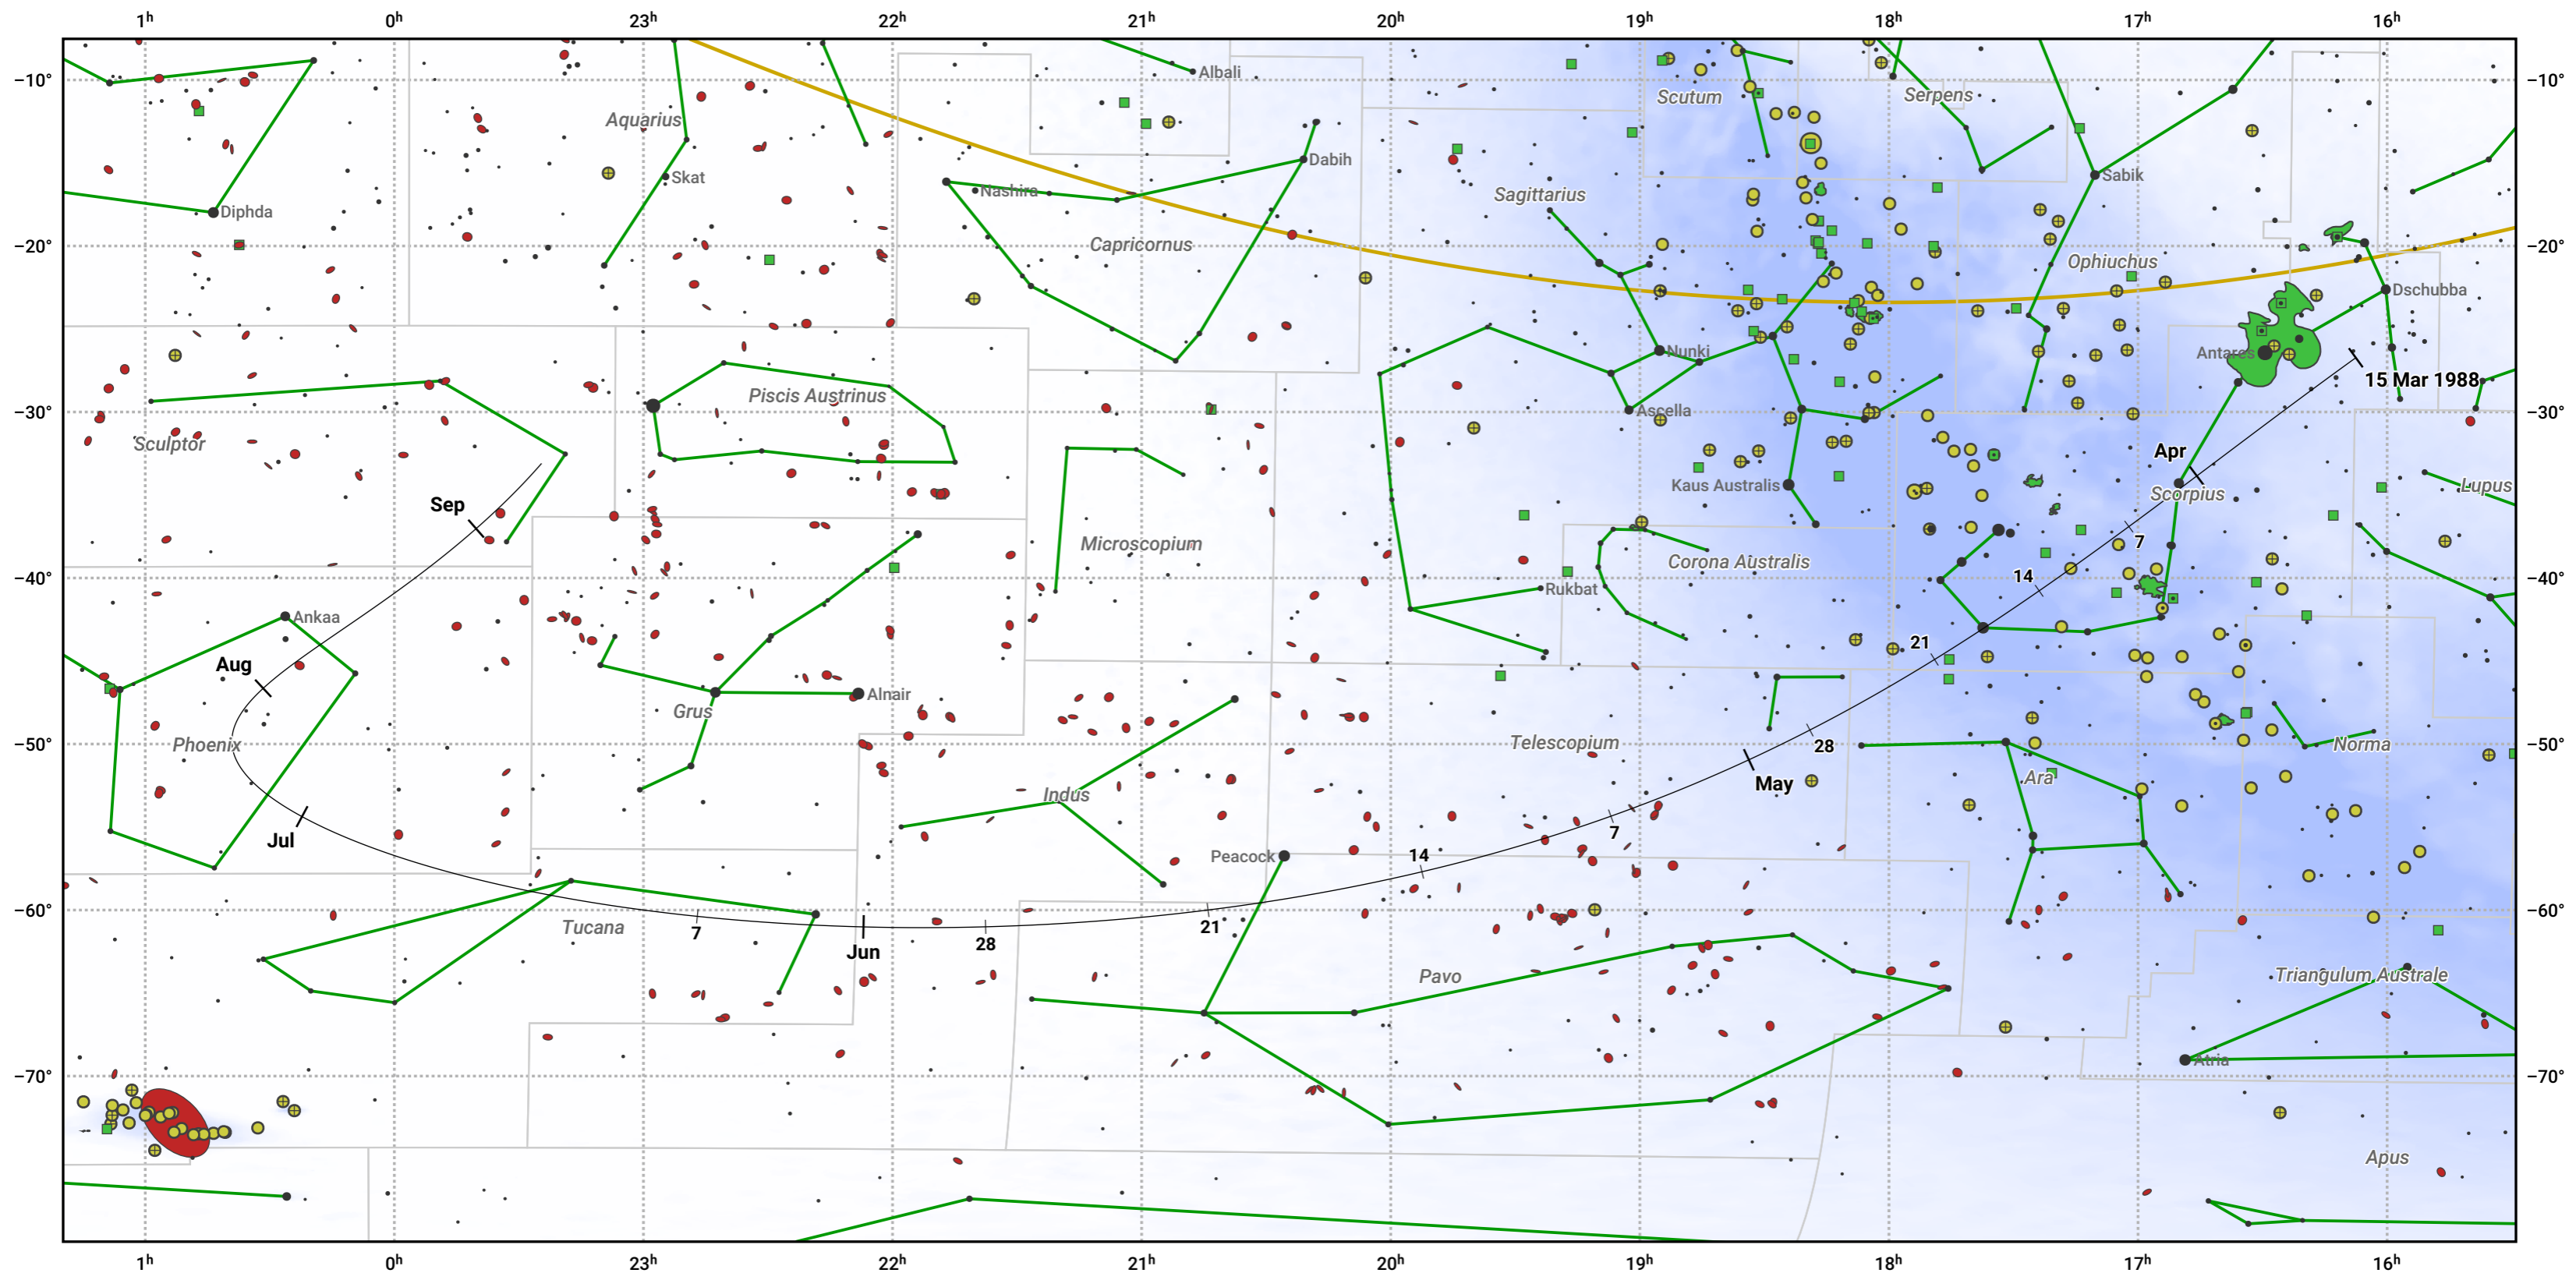

The path of 66P/duToit starting on 15 Mar 1988

© Dominic Ford 2011–2024. Date markers placed at midnight UTC. Downloaded from <https://in-the-sky.org>

Magnitude scale: • 6.0 • 5.0 • 4.0 • 3.0 • 2.0 • 1.0

— Ecliptic Plane

● Galaxy ■ Bright nebula ● Open cluster ⊕ Globular cluster

Date	Mag
1988 Mar 29	13.1
1988 Apr 11	12.1
1988 Apr 25	11.1
1988 May 1	10.7
1988 May 13	10.1
1988 Jul 1	9.5
1988 Aug 11	11.1
1988 Aug 28	12.1
1988 Sep 1	12.4