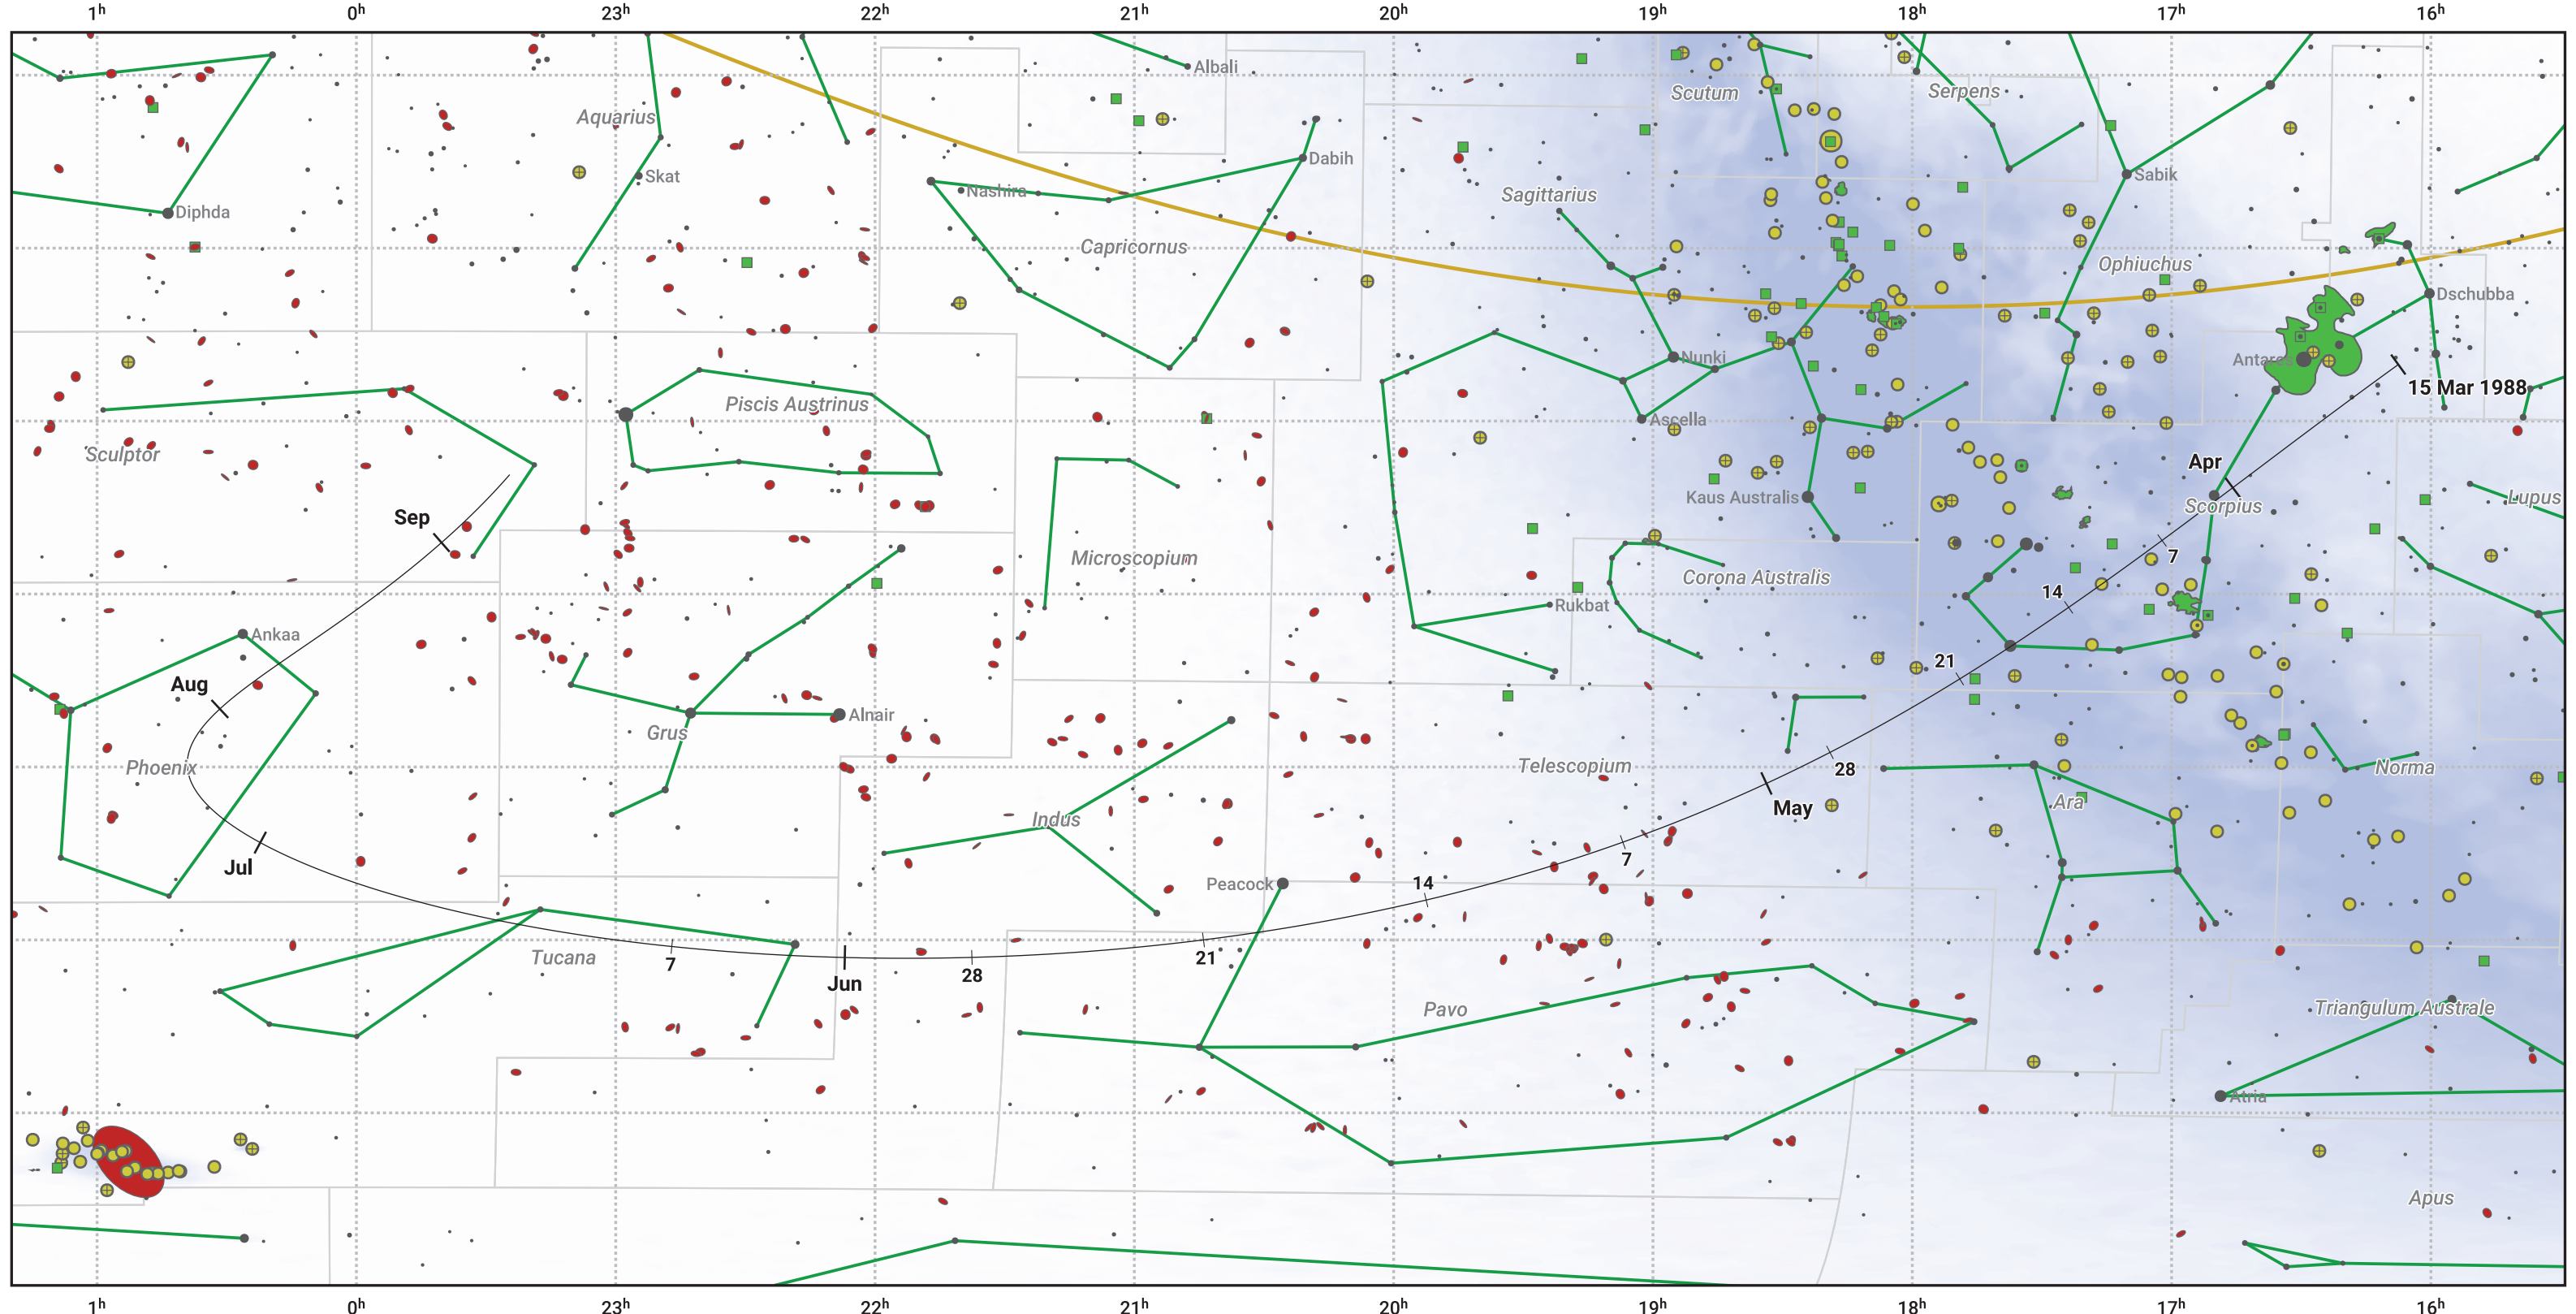

The path of 66P/duToit starting on 15 Mar 1988

© Dominic Ford 2011–2024. Date markers placed at midnight UTC. Downloaded from <https://in-the-sky.org>

Magnitude scale:    • 6.0    • 5.0    • 4.0    • 3.0    • 2.0    • 1.0

— Ecliptic Plane

● Galaxy    
 ■ Bright nebula    
 ● Open cluster    
 ⊕ Globular cluster

Date	Mag
1988 Mar 29	13.1
1988 Apr 11	12.1
1988 Apr 25	11.1
1988 May 1	10.7
1988 May 13	10.1
1988 Jul 1	9.5
1988 Aug 11	11.1
1988 Aug 28	12.1
1988 Sep 1	12.4