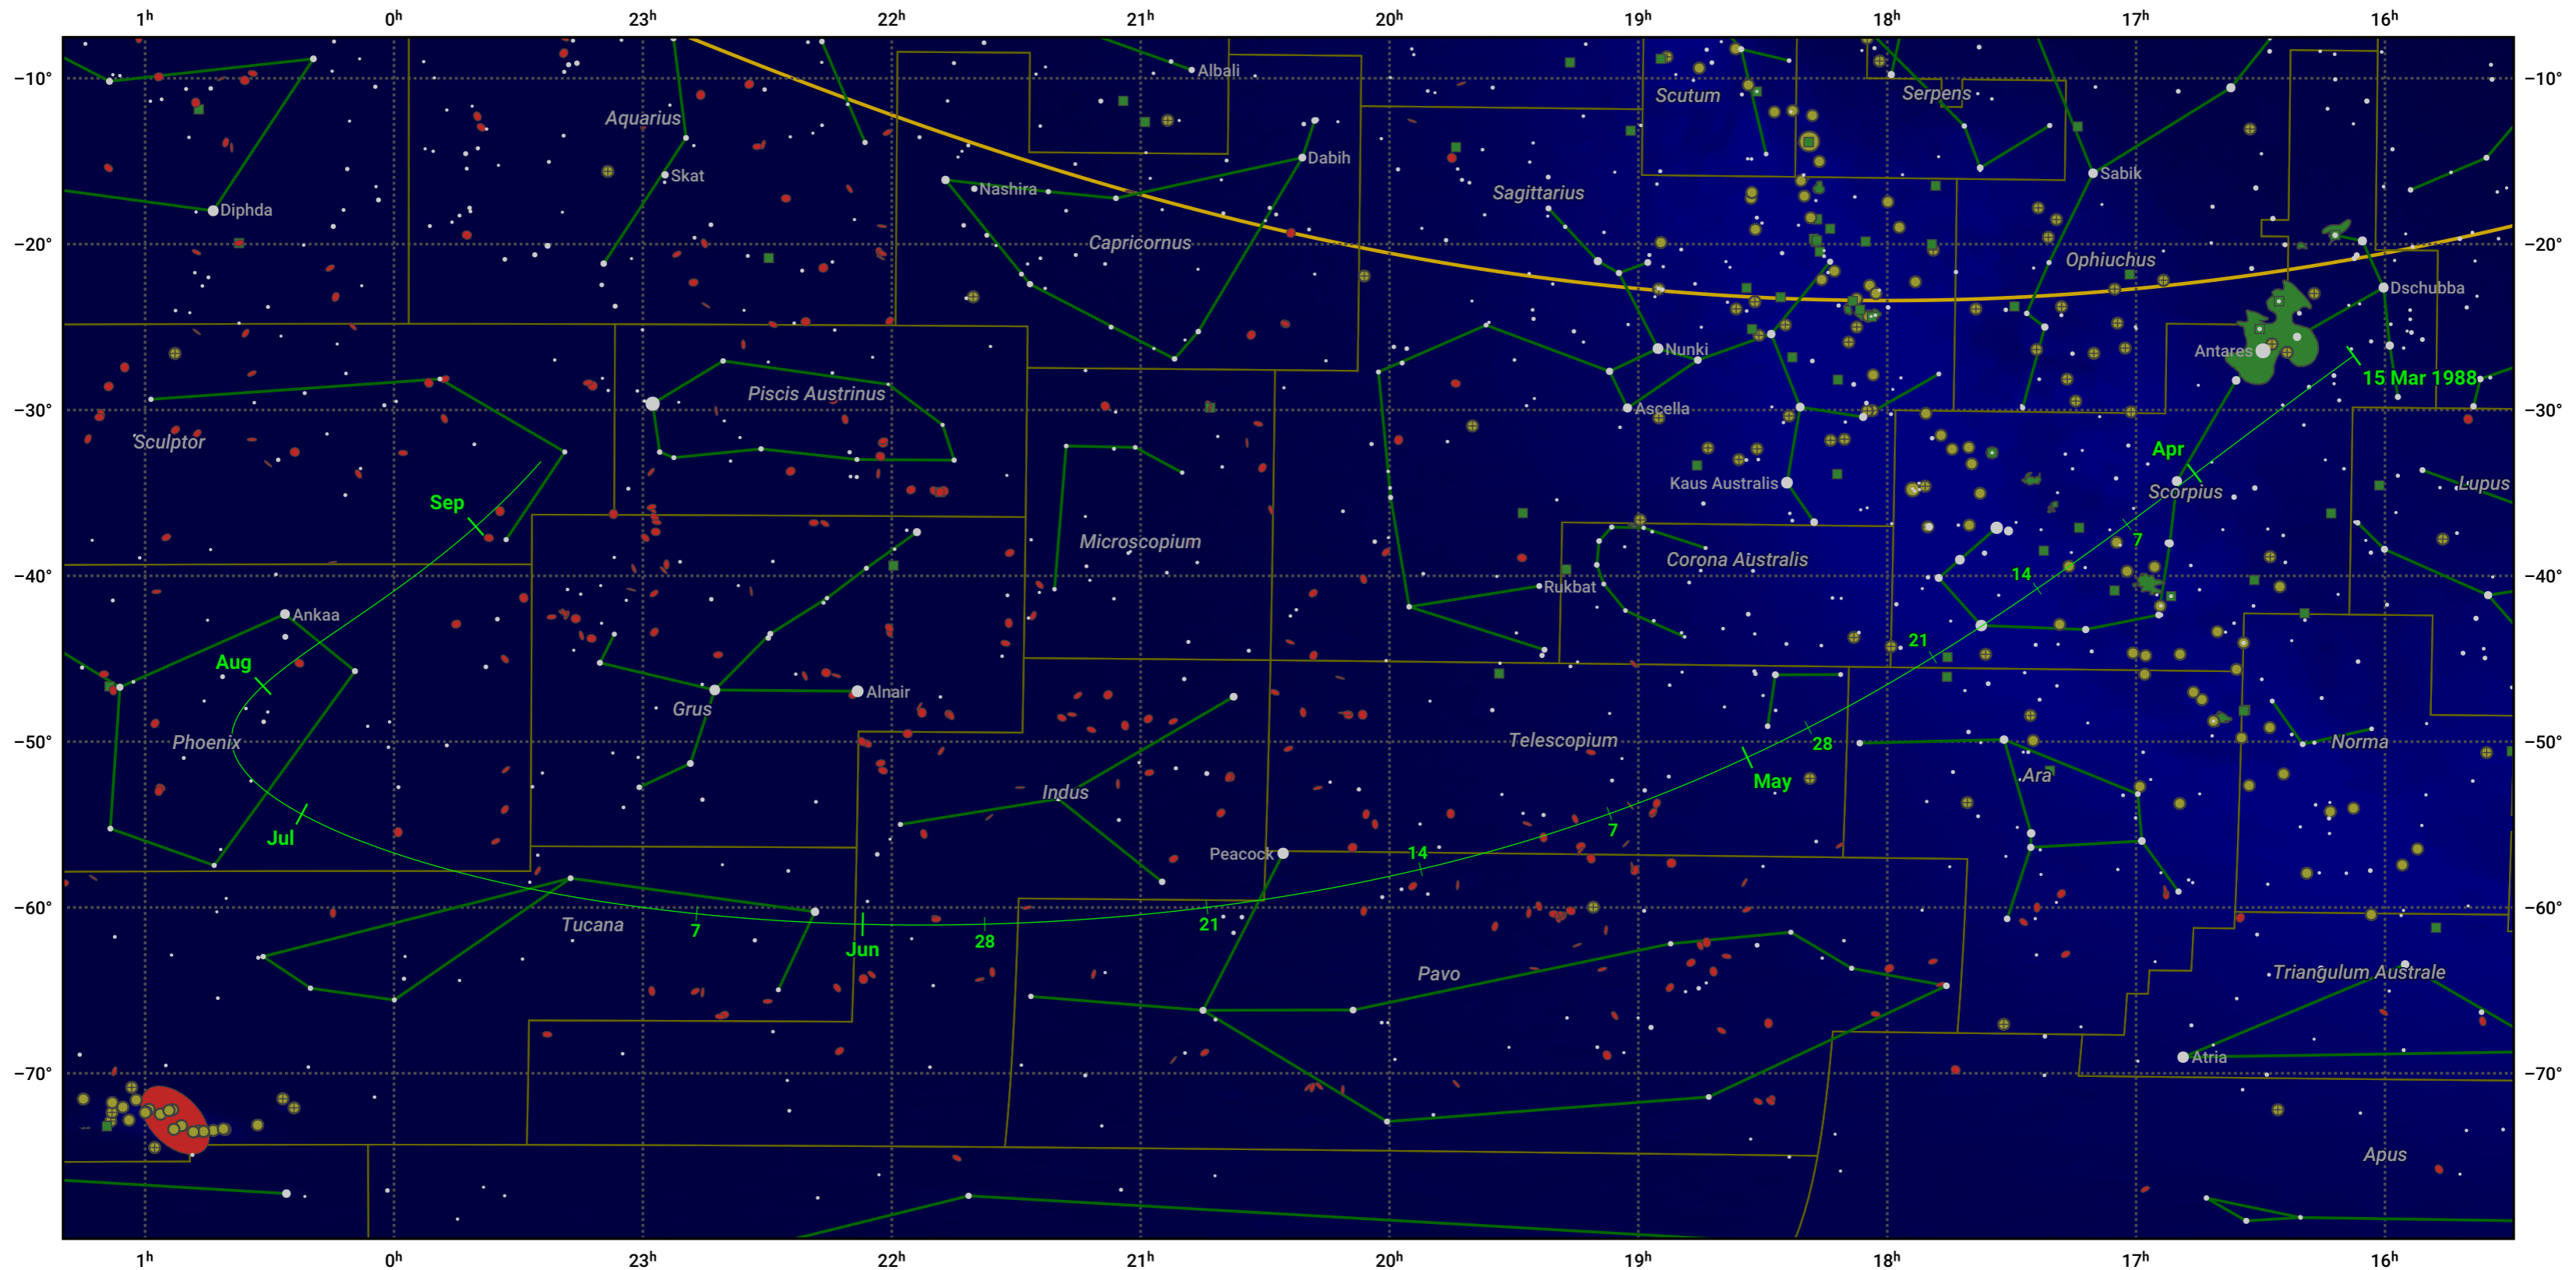

The path of 66P/duToit starting on 15 Mar 1988

© Dominic Ford 2011–2024. Date markers placed at midnight UTC. Downloaded from <https://in-the-sky.org>

Magnitude scale: ● 6.0 ● 5.0 ● 4.0 ● 3.0 ● 2.0 ● 1.0

— Ecliptic Plane

● Galaxy ■ Bright nebula ● Open cluster ⊕ Globular cluster

Date	Mag
1988 Mar 29	13.1
1988 Apr 11	12.1
1988 Apr 25	11.1
1988 May 1	10.7
1988 May 13	10.1
1988 Jul 1	9.5
1988 Aug 11	11.1
1988 Aug 28	12.1
1988 Sep 1	12.4