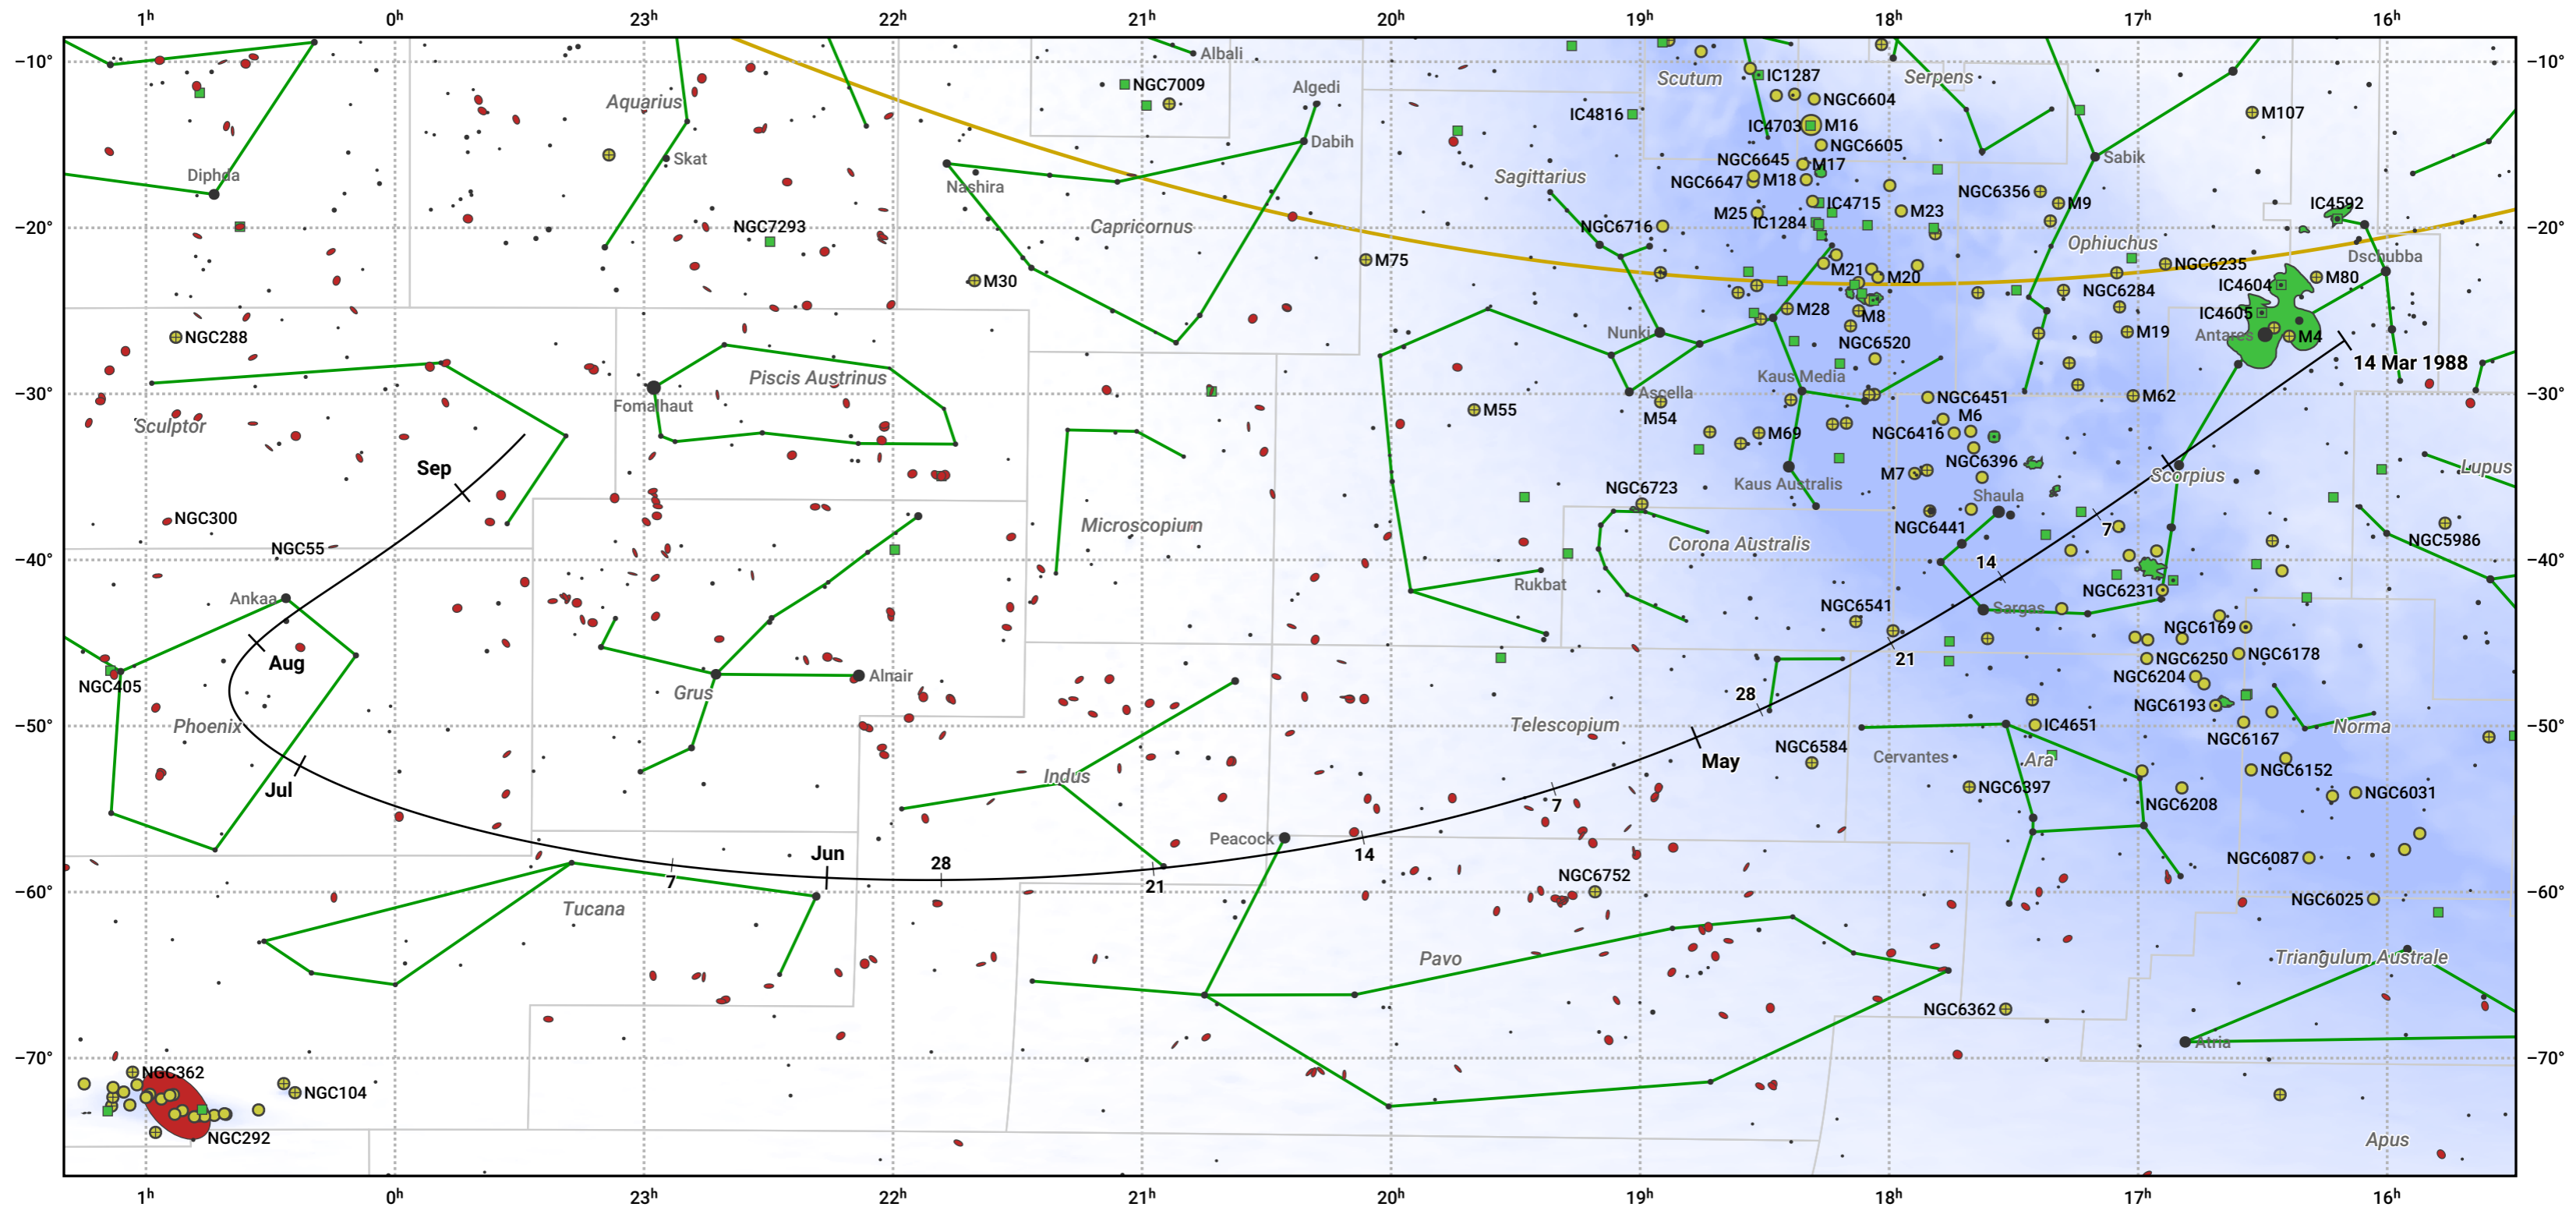

The path of 66P/duToit starting on 14 Mar 1988

© Dominic Ford 2011–2024. Date markers placed at midnight UTC. Downloaded from <https://in-the-sky.org>

Magnitude scale: • 6.0 • 5.0 • 4.0 • 3.0 • 2.0 • 1.0

— Ecliptic Plane

● Galaxy ■ Bright nebula ● Open cluster ⊕ Globular cluster

Date	Mag
1988 Mar 28	13.1
1988 Apr 11	12.1
1988 Apr 26	11.0
1988 May 1	10.7
1988 May 15	10.0
1988 Jul 1	9.6
1988 Aug 7	11.0
1988 Aug 25	12.0
1988 Sep 1	12.5
1988 Sep 10	13.1