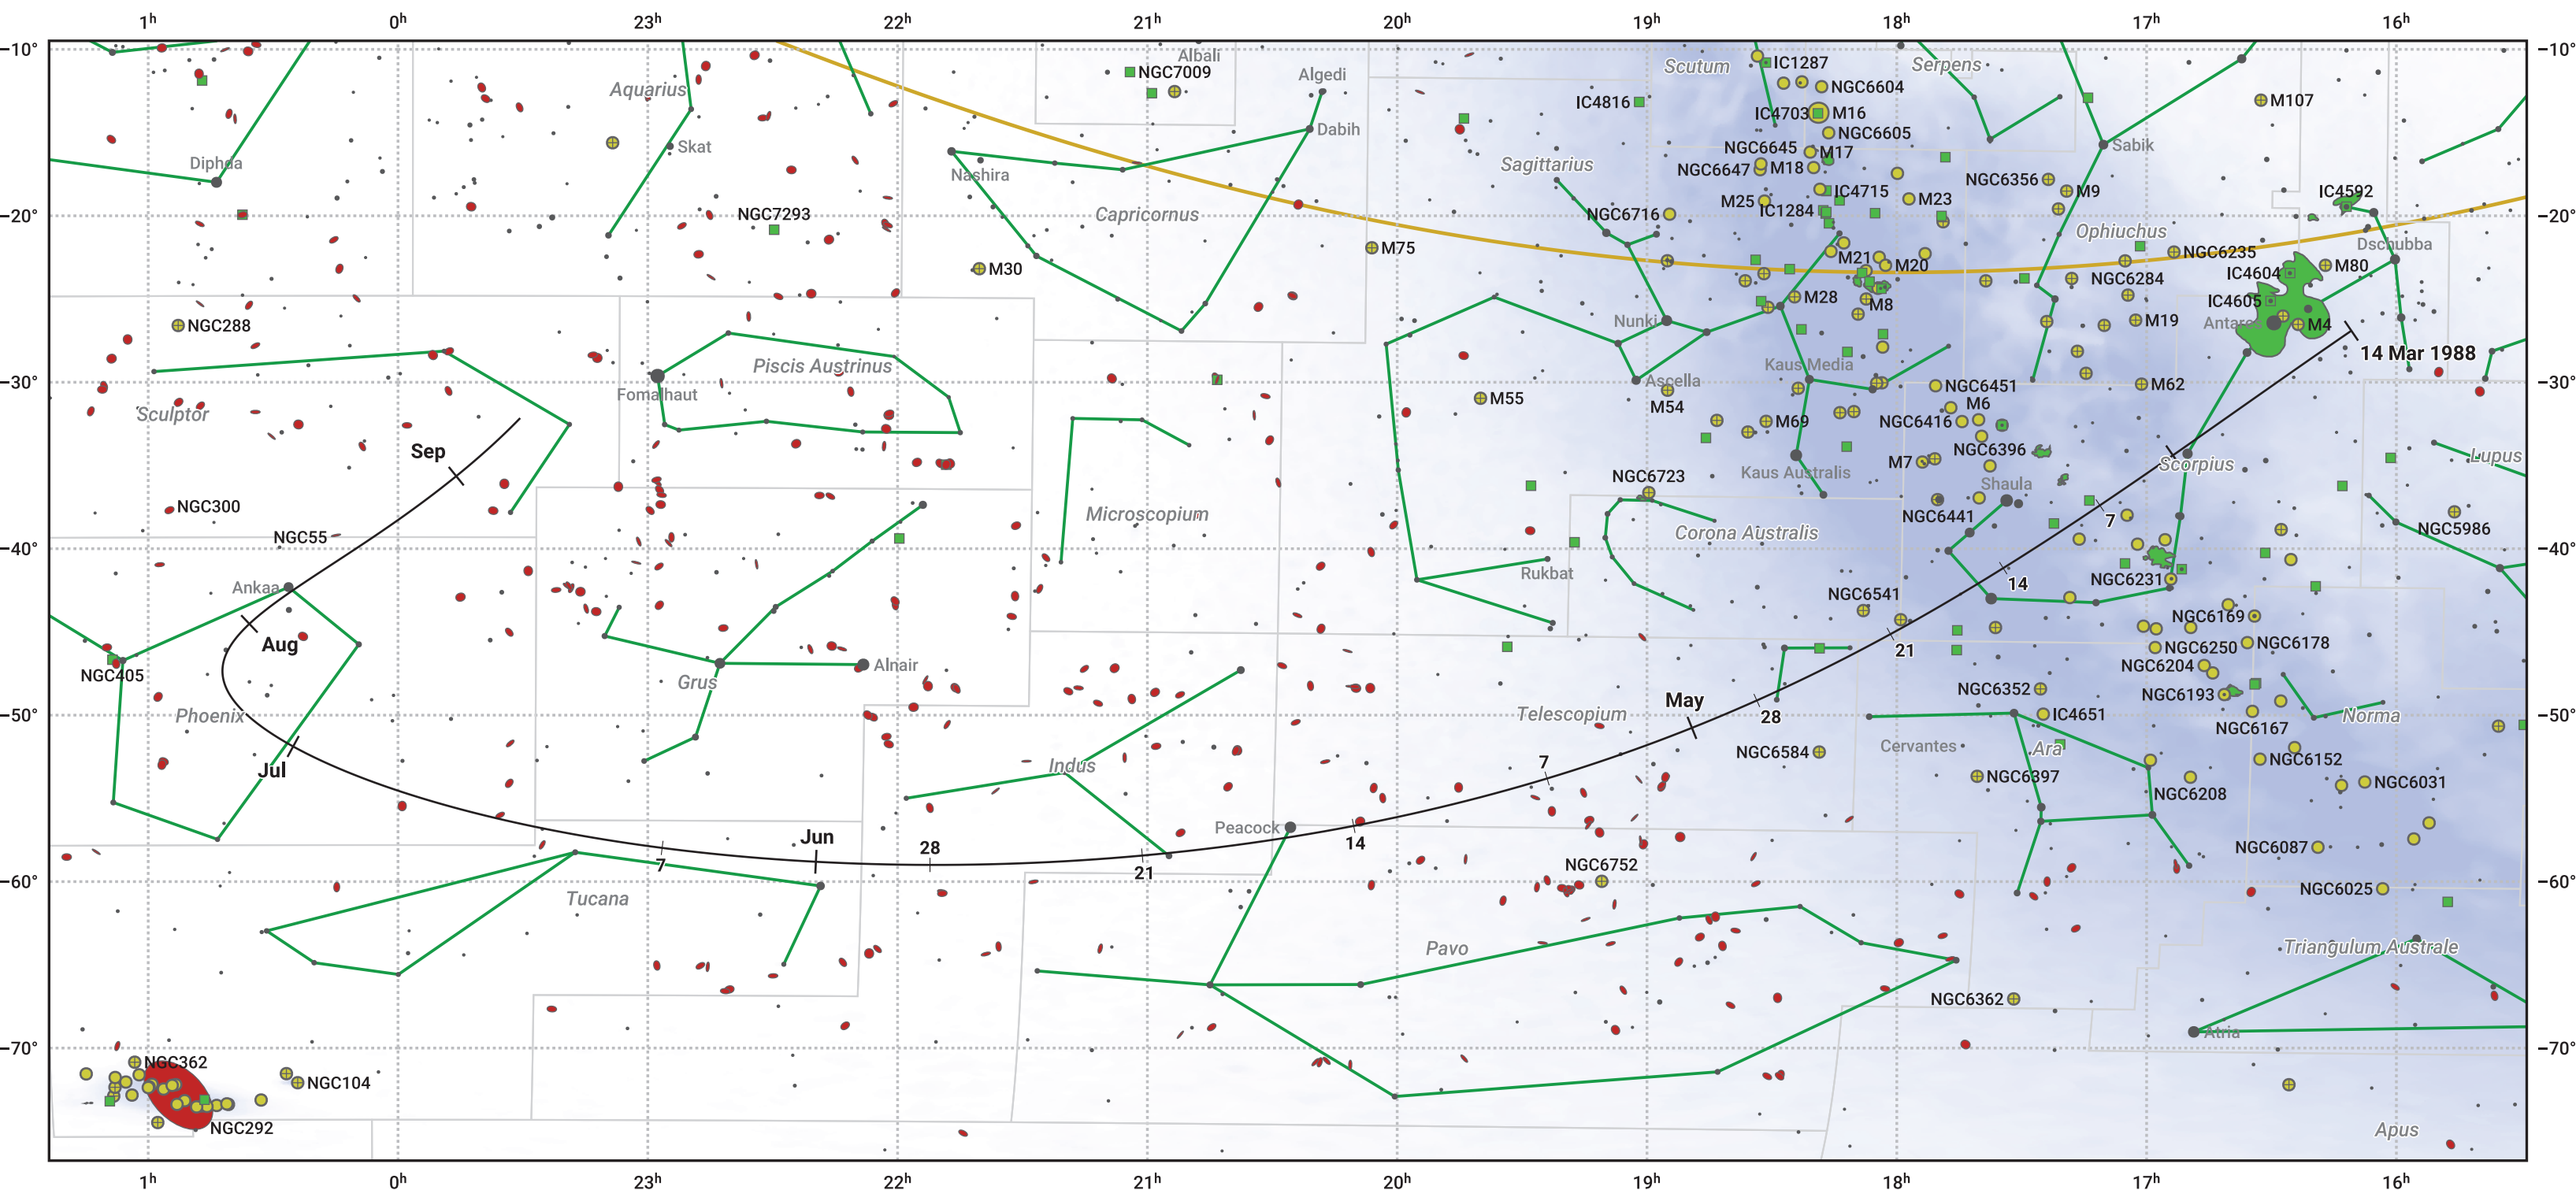

# The path of 66P/duToit starting on 14 Mar 1988

© Dominic Ford 2011–2024. Date markers placed at midnight UTC. Downloaded from <https://in-the-sky.org>

Magnitude scale: ● 1.0 ● 2.0 ● 3.0 ● 4.0 ● 5.0 ● 6.0

— Ecliptic Plane

- Galaxy
- Bright nebula
- Open cluster
- Globular cluster

| Date        | Mag  |
|-------------|------|
| 1988 Mar 28 | 13.1 |
| 1988 Apr 11 | 12.1 |
| 1988 Apr 26 | 11.0 |
| 1988 May 1  | 10.7 |
| 1988 May 15 | 10.0 |
| 1988 Jul 1  | 9.6  |
| 1988 Aug 7  | 11.0 |
| 1988 Aug 25 | 12.0 |
| 1988 Sep 1  | 12.5 |
| 1988 Sep 10 | 13.1 |