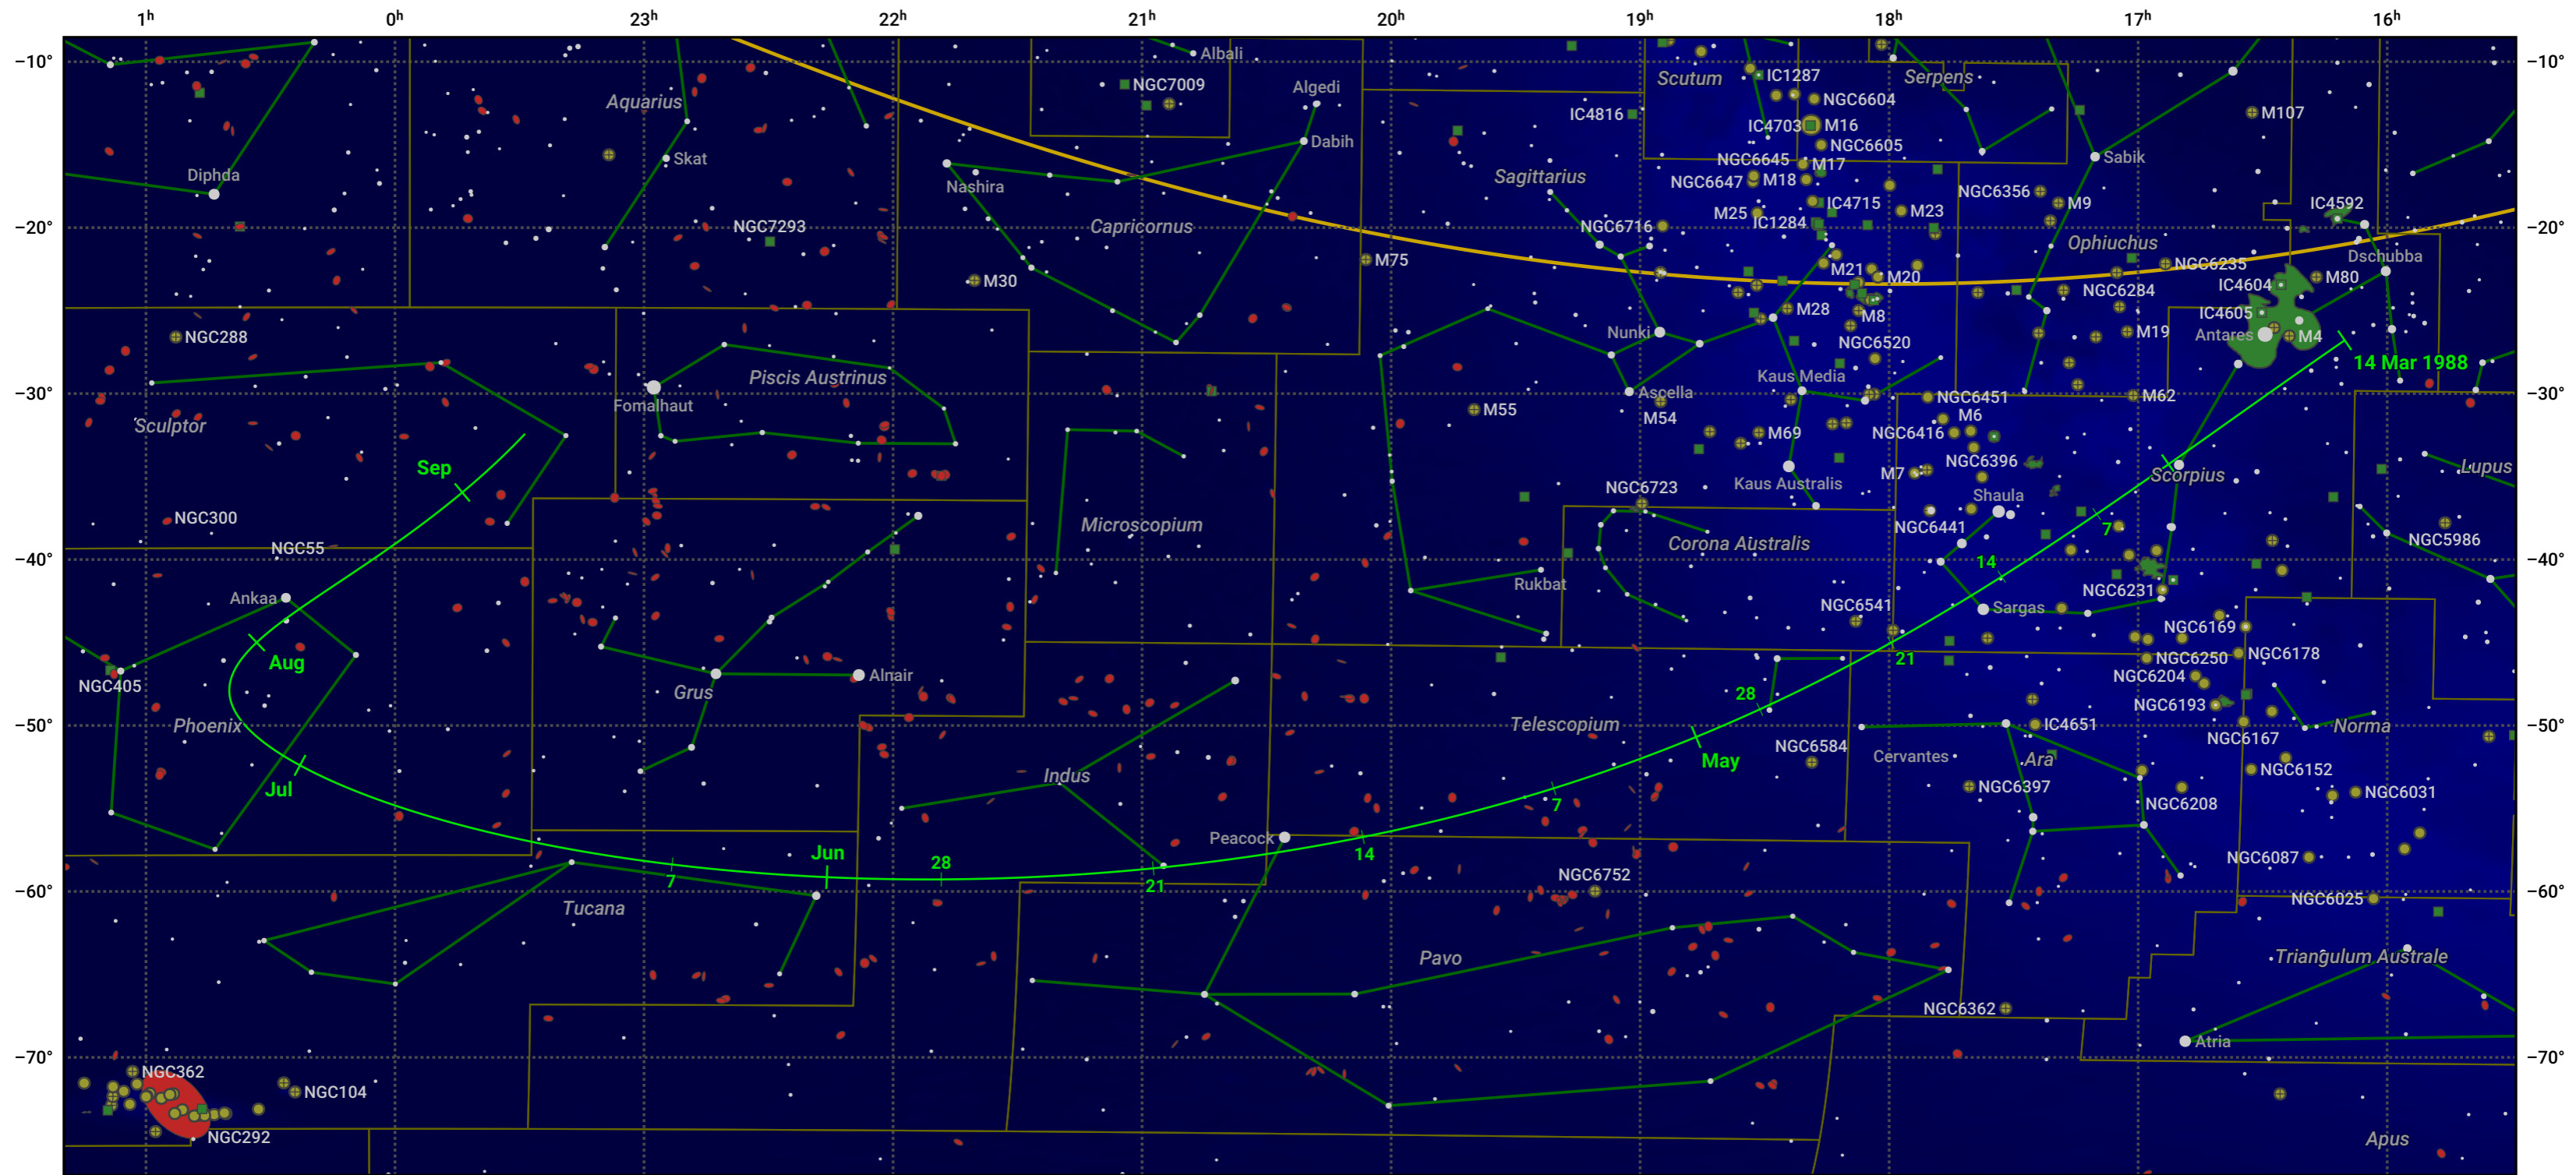

The path of 66P/duToit starting on 14 Mar 1988

© Dominic Ford 2011–2024. Date markers placed at midnight UTC. Downloaded from <https://in-the-sky.org>

Magnitude scale: • 6.0 • 5.0 • 4.0 • 3.0 • 2.0 • 1.0

— Ecliptic Plane

● Galaxy ■ Bright nebula ● Open cluster ⊕ Globular cluster

Date	Mag
1988 Mar 28	13.1
1988 Apr 11	12.1
1988 Apr 26	11.0
1988 May 1	10.7
1988 May 15	10.0
1988 Jul 1	9.6
1988 Aug 7	11.0
1988 Aug 25	12.0
1988 Sep 1	12.5
1988 Sep 10	13.1