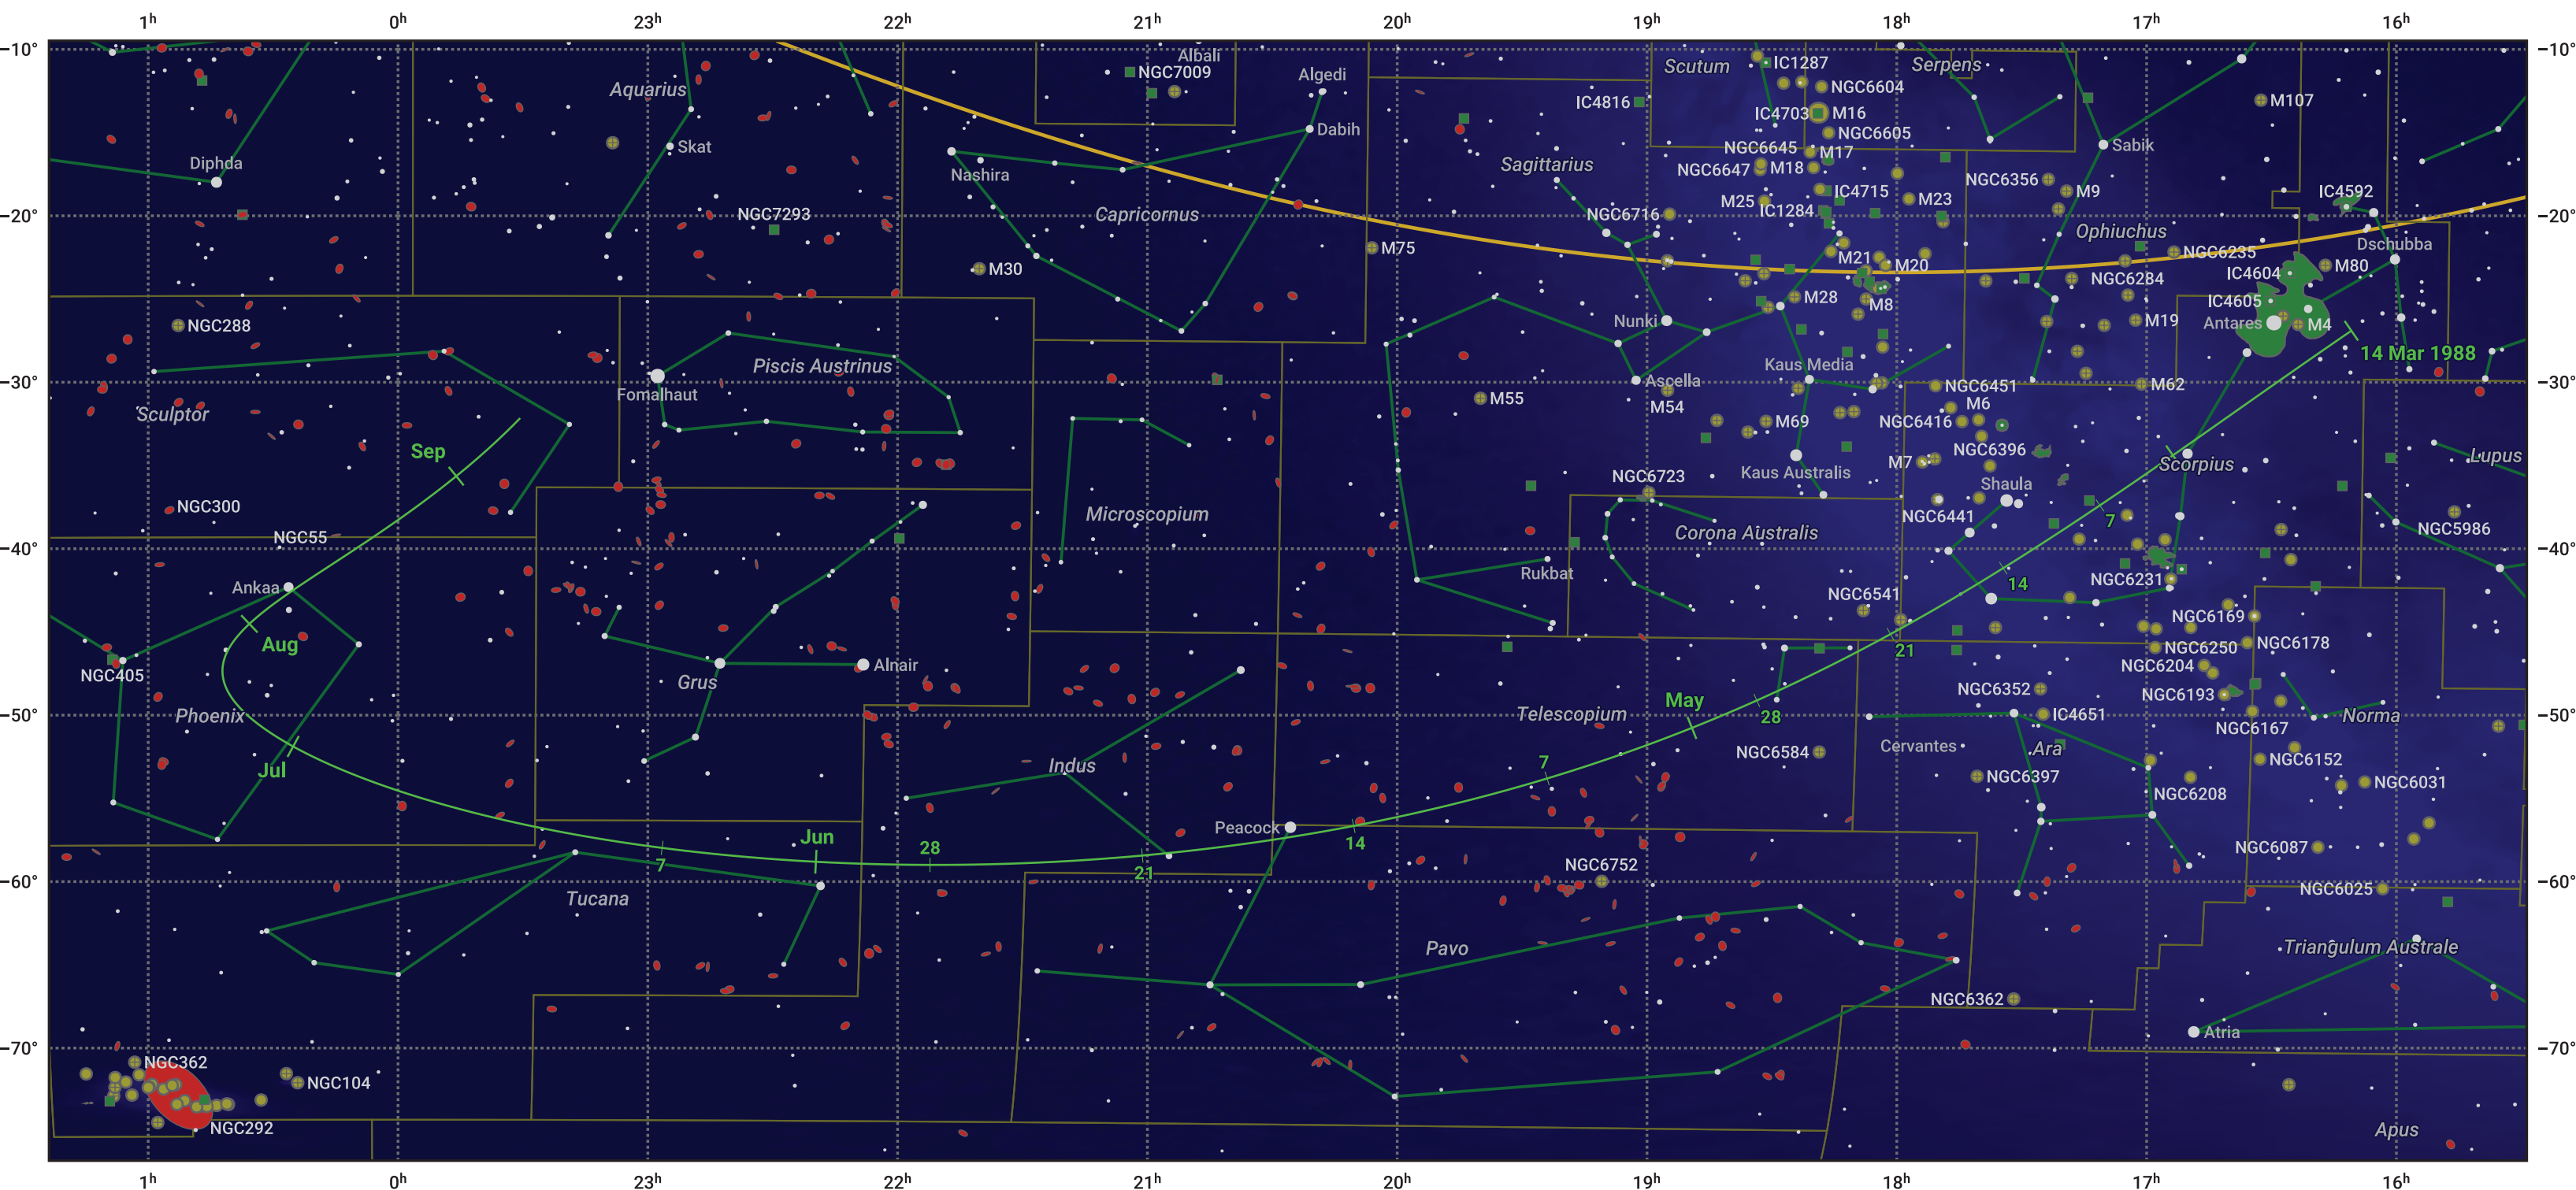

The path of 66P/duToit starting on 14 Mar 1988

© Dominic Ford 2011–2024. Date markers placed at midnight UTC. Downloaded from <https://in-the-sky.org>

Magnitude scale: -6.0 -5.0 -4.0 -3.0 -2.0 -1.0

— Ecliptic Plane

● Galaxy
 ■ Bright nebula
 ● Open cluster
 ⊕ Globular cluster

Date	Mag
1988 Mar 28	13.1
1988 Apr 11	12.1
1988 Apr 26	11.0
1988 May 1	10.7
1988 May 15	10.0
1988 Jul 1	9.6
1988 Aug 7	11.0
1988 Aug 25	12.0
1988 Sep 1	12.5
1988 Sep 10	13.1