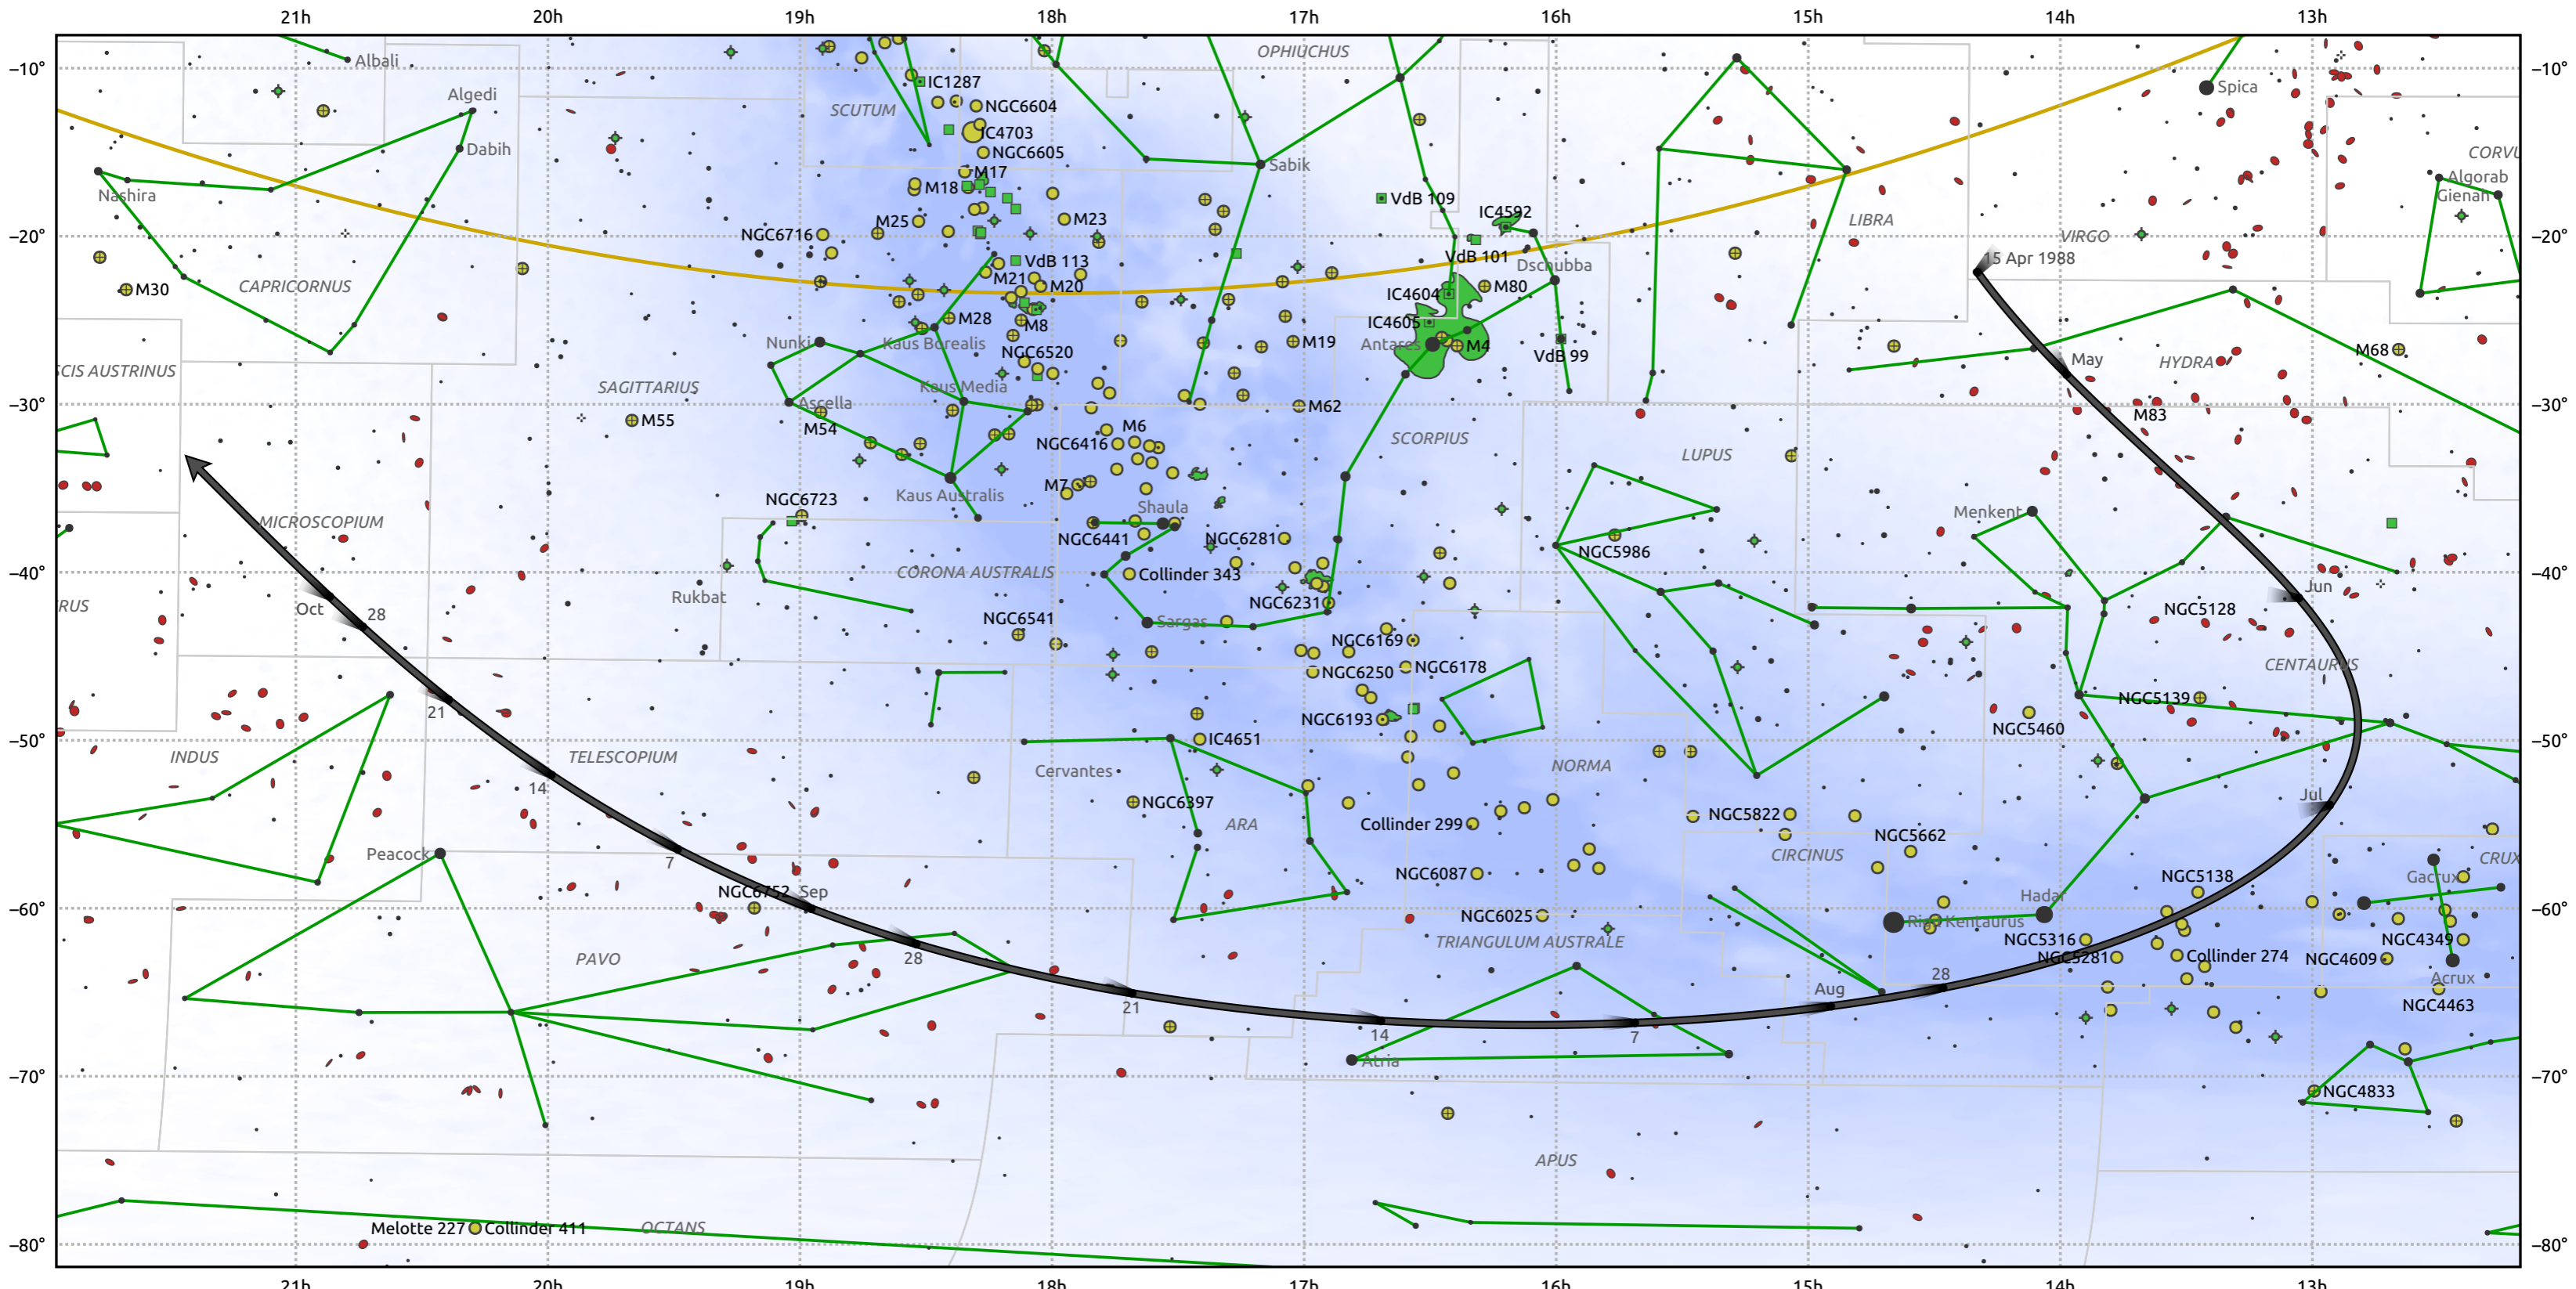

The path of 66P/duToit starting on 15 Apr 1988

© Dominic Ford 2011–2025. Date markers placed at midnight UTC. Downloaded from <https://in-the-sky.org>

Magnitude scale: ● -6.0 ● -5.0 ● -4.0 ● -3.0 ● -2.0 ● -1.0 ● 0.0 ● -1.0

— Ecliptic Plane

● Galaxy ■ Bright nebula ● Open cluster ⊕ Globular cluster ◆ Planetary nebula

Date	Mag
1988 Apr 29	12.3
1988 May 1	12.2
1988 May 14	11.3
1988 Jun 3	10.3
1988 Jul 1	9.4
1988 Sep 1	10.8
1988 Sep 9	11.3
1988 Sep 24	12.4
1988 Oct 8	13.4