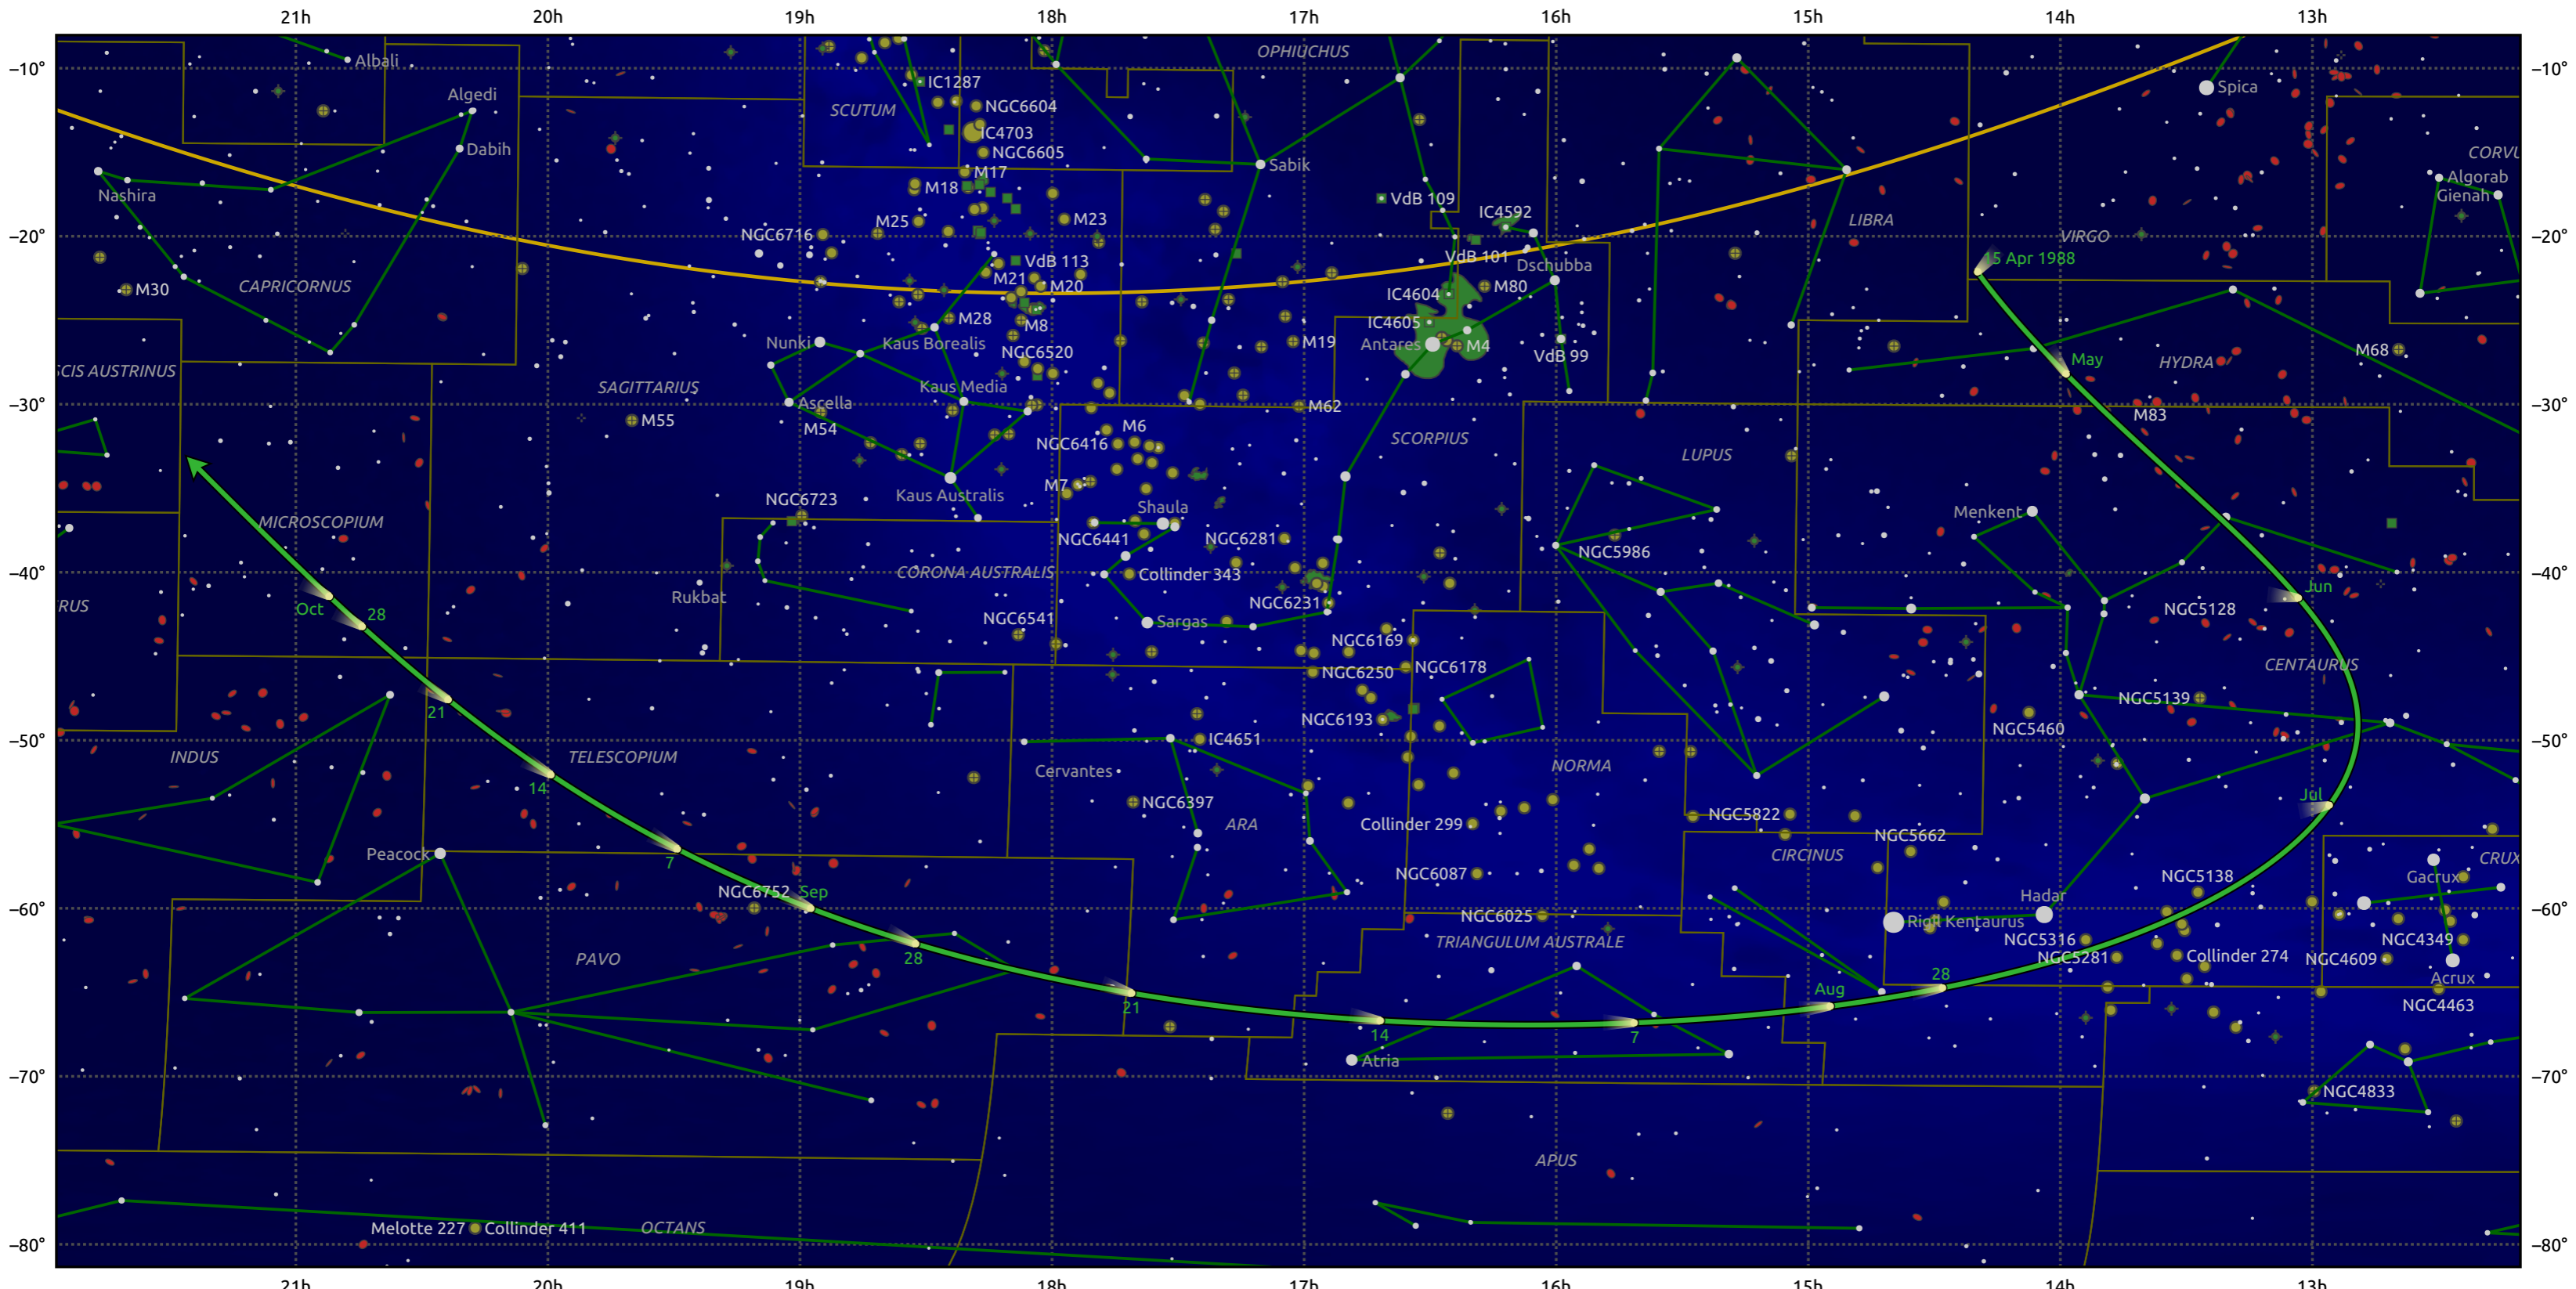

# The path of 66P/duToit starting on 15 Apr 1988

© Dominic Ford 2011–2025. Date markers placed at midnight UTC. Downloaded from <https://in-the-sky.org>

Magnitude scale: • 6.0 • 5.0 • 4.0 • 3.0 • 2.0 • 1.0 • 0.0 • -1.0

— Ecliptic Plane

- Galaxy
- Bright nebula
- Open cluster
- ⊕ Globular cluster
- ◆ Planetary nebula

| Date        | Mag  |
|-------------|------|
| 1988 Apr 29 | 12.3 |
| 1988 May 1  | 12.2 |
| 1988 May 14 | 11.3 |
| 1988 Jun 3  | 10.3 |
| 1988 Jul 1  | 9.4  |
| 1988 Sep 1  | 10.8 |
| 1988 Sep 9  | 11.3 |
| 1988 Sep 24 | 12.4 |
| 1988 Oct 8  | 13.4 |