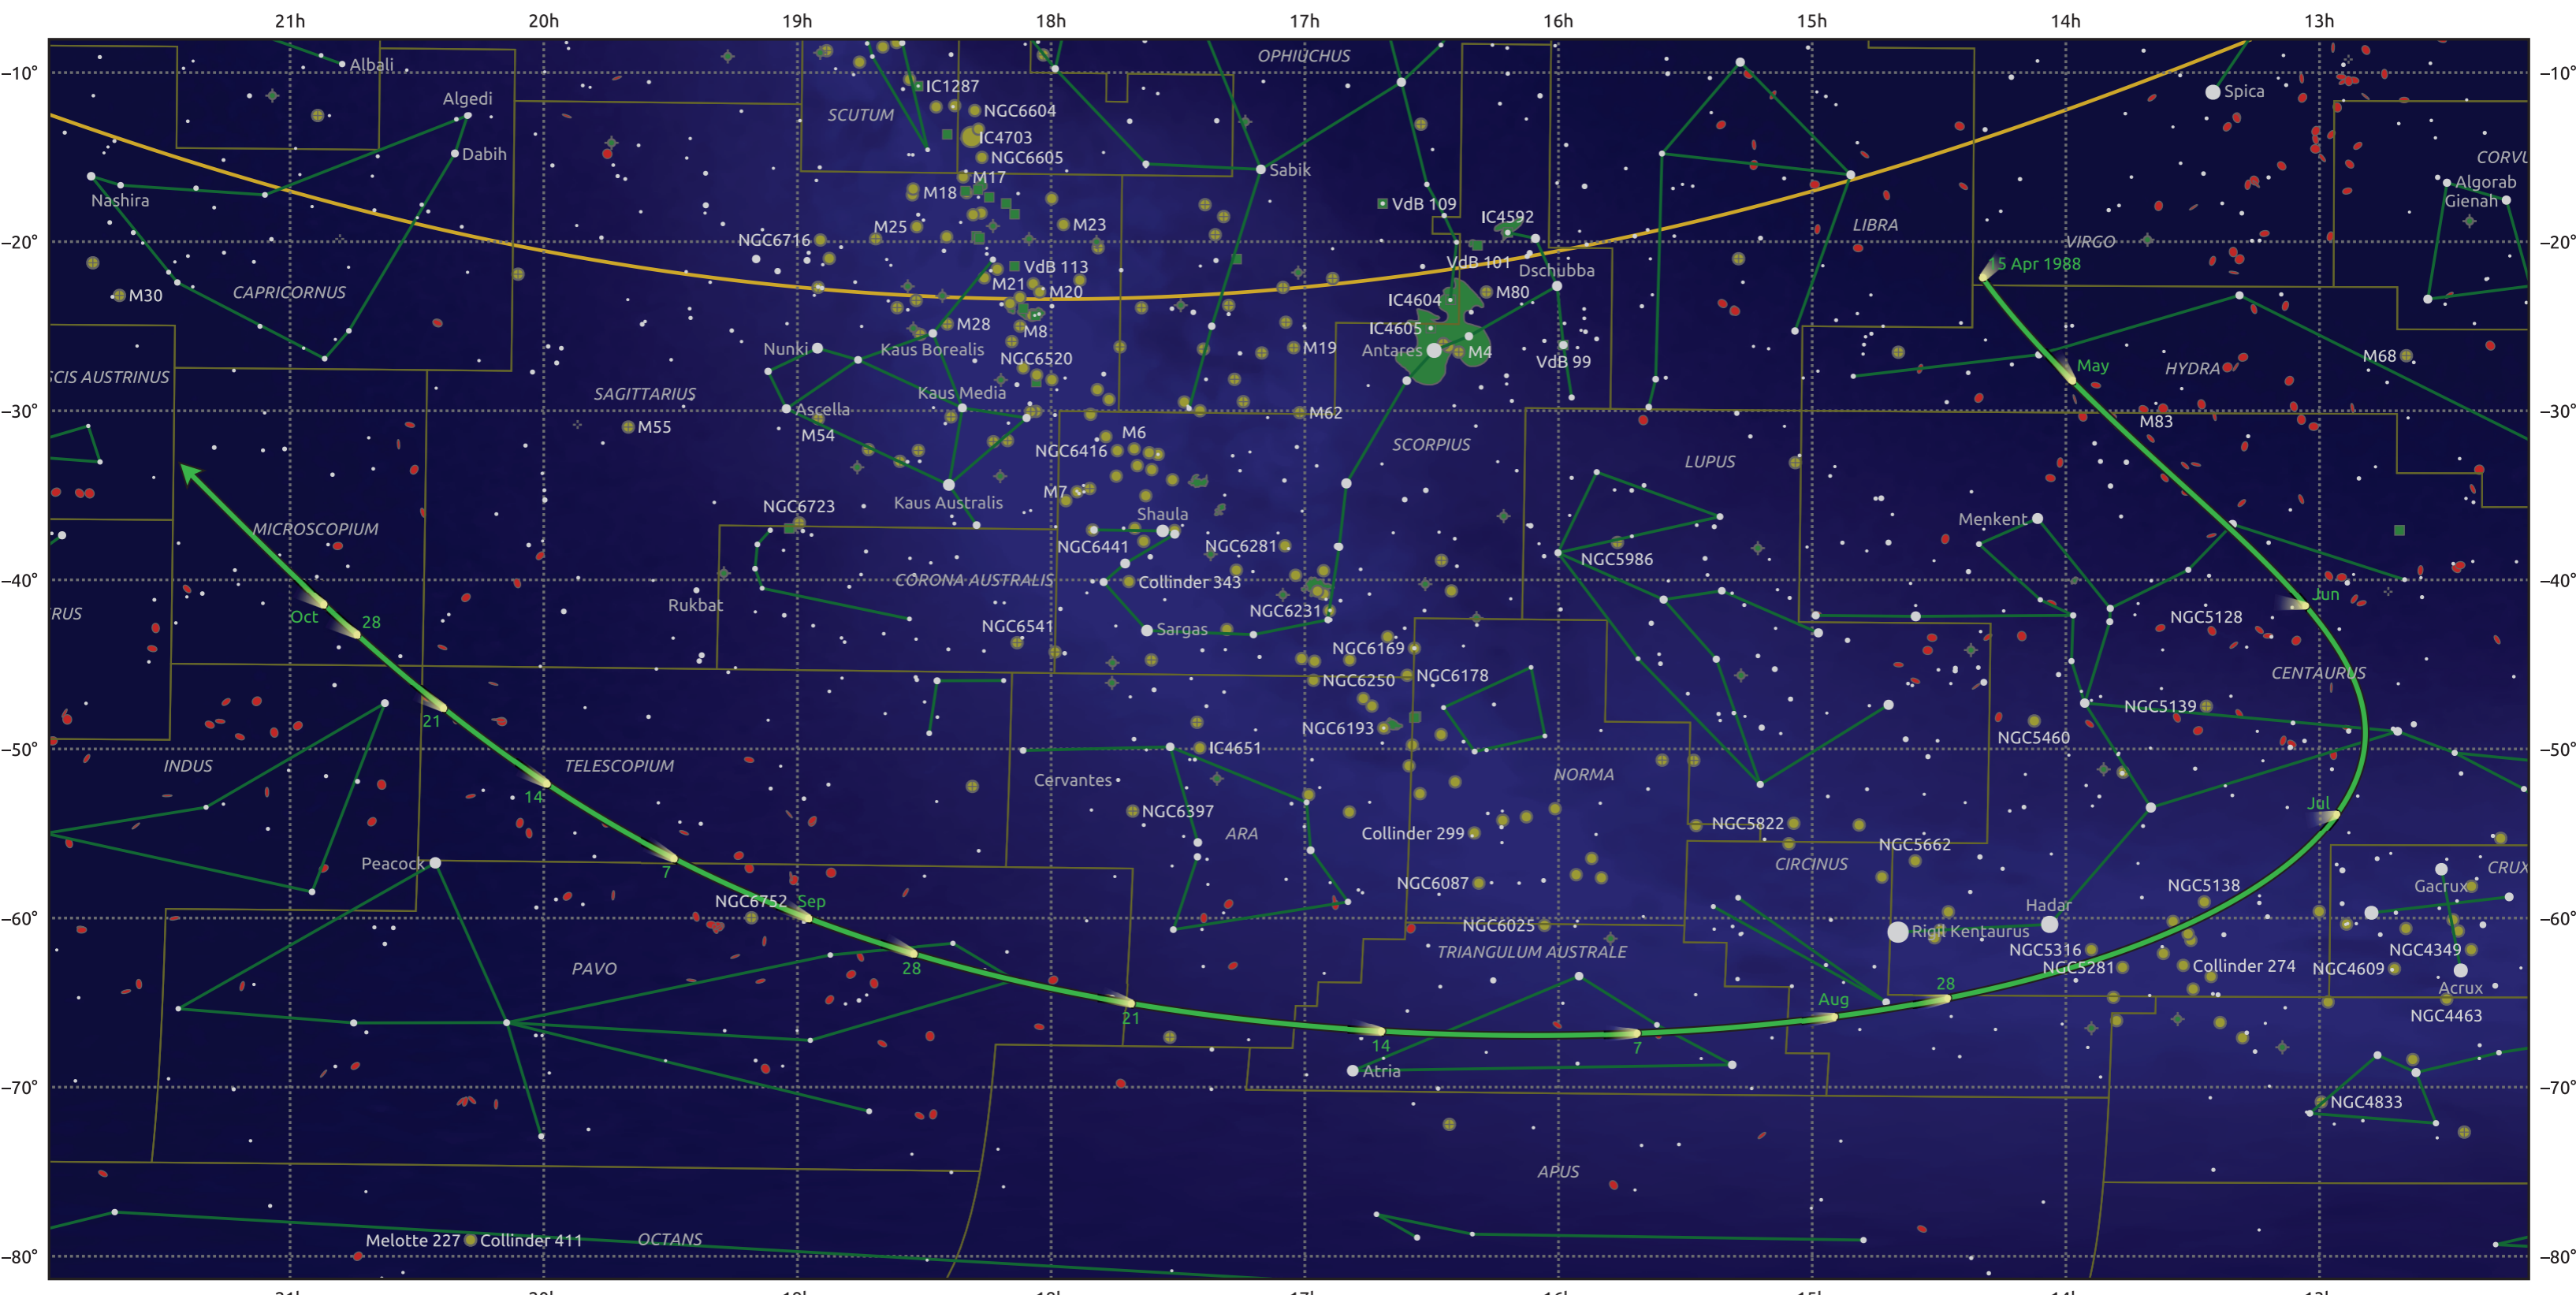

The path of 66P/duToit starting on 15 Apr 1988

© Dominic Ford 2011–2025. Date markers placed at midnight UTC. Downloaded from <https://in-the-sky.org>

Magnitude scale: -6.0 -5.0 -4.0 -3.0 -2.0 -1.0 -1.0

Ecliptic Plane

Galaxy
 Bright nebula
 Open cluster
 Globular cluster
 Planetary nebula

Date	Mag
1988 Apr 29	12.3
1988 May 1	12.2
1988 May 14	11.3
1988 Jun 3	10.3
1988 Jul 1	9.4
1988 Sep 1	10.8
1988 Sep 9	11.3
1988 Sep 24	12.4
1988 Oct 8	13.4