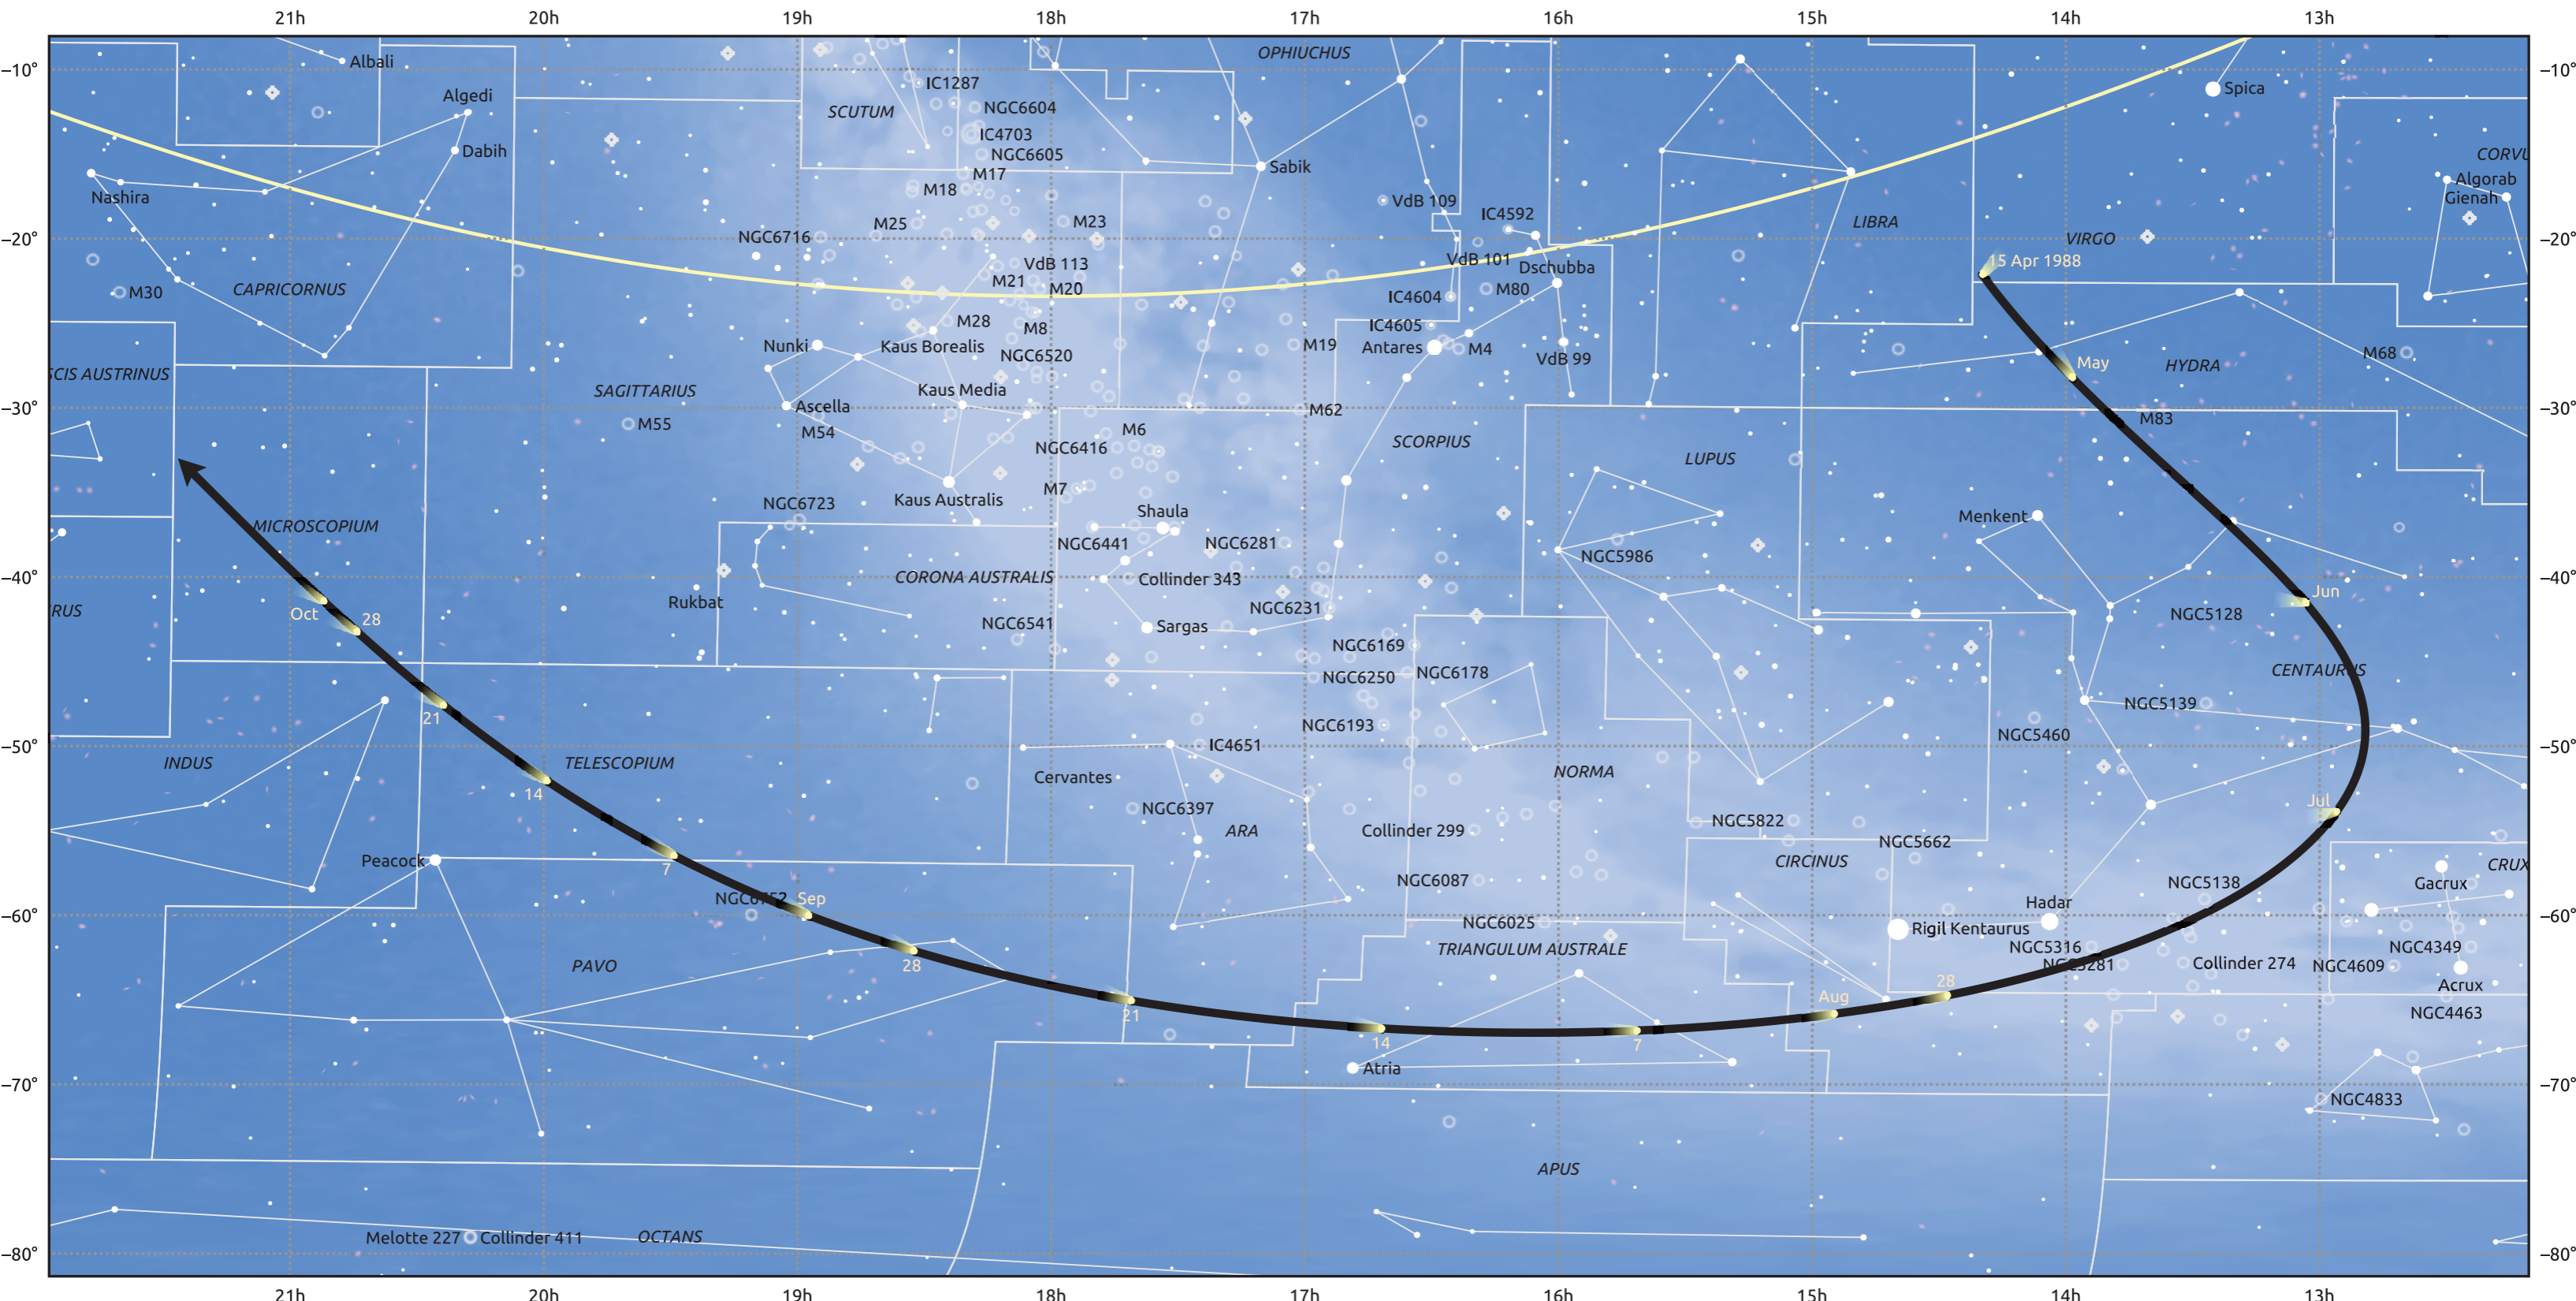

The path of 66P/duToit starting on 15 Apr 1988

© Dominic Ford 2011–2025. Date markers placed at midnight UTC. Downloaded from <https://in-the-sky.org>

Magnitude scale: -6.0 -5.0 -4.0 -3.0 -2.0 -1.0 -0.0 -1.0

Ecliptic Plane

Galaxy Bright nebula Open cluster Globular cluster Planetary nebula

Date	Mag
1988 Apr 29	12.3
1988 May 1	12.2
1988 May 14	11.3
1988 Jun 3	10.3
1988 Jul 1	9.4
1988 Sep 1	10.8
1988 Sep 9	11.3
1988 Sep 24	12.4
1988 Oct 8	13.4