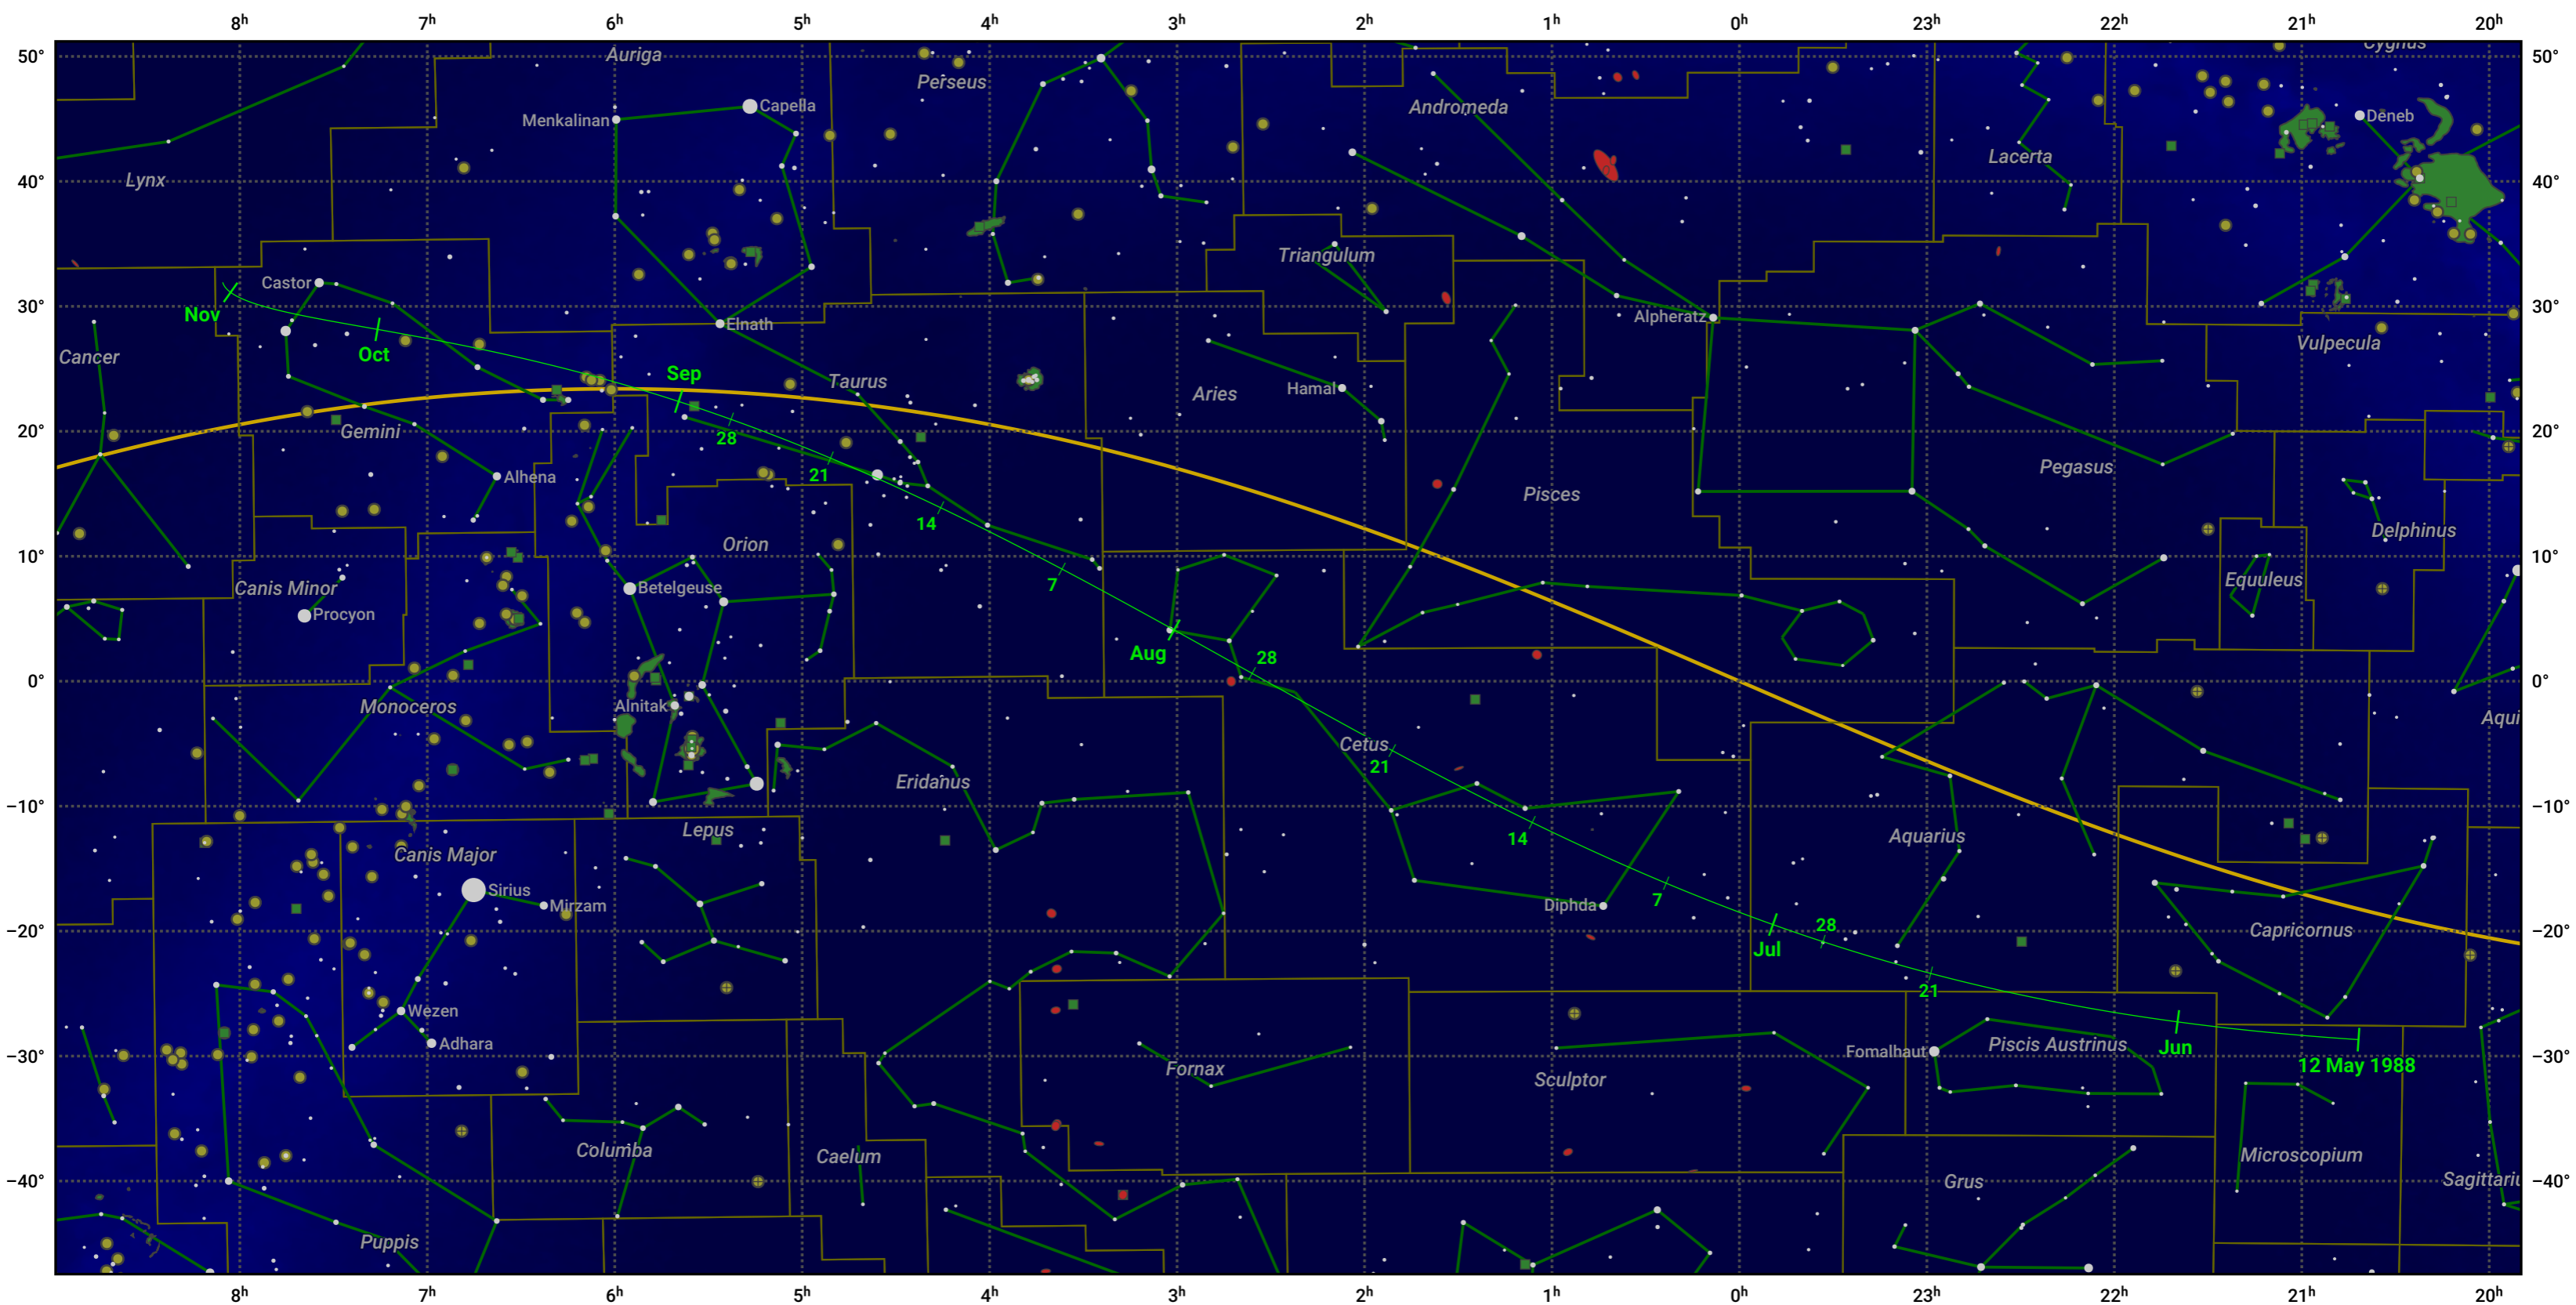

The path of 15P/Finlay starting on 12 May 1988

© Dominic Ford 2011–2024. Date markers placed at midnight UTC. Downloaded from <https://in-the-sky.org>

Magnitude scale: 5.0 4.0 3.0 2.0 1.0 0.0 -1.0 -2.0

— Ecliptic Plane

Galaxy Bright nebula Open cluster Globular cluster

Date	Mag
1988 May 28	10.7
1988 Jun 11	9.6
1988 Jun 24	8.6
1988 Jul 1	8.1
1988 Jul 8	7.6
1988 Jul 28	6.5
1988 Sep 1	6.7
1988 Sep 23	7.6
1988 Oct 15	8.6
1988 Nov 1	9.4
1988 Nov 7	9.7