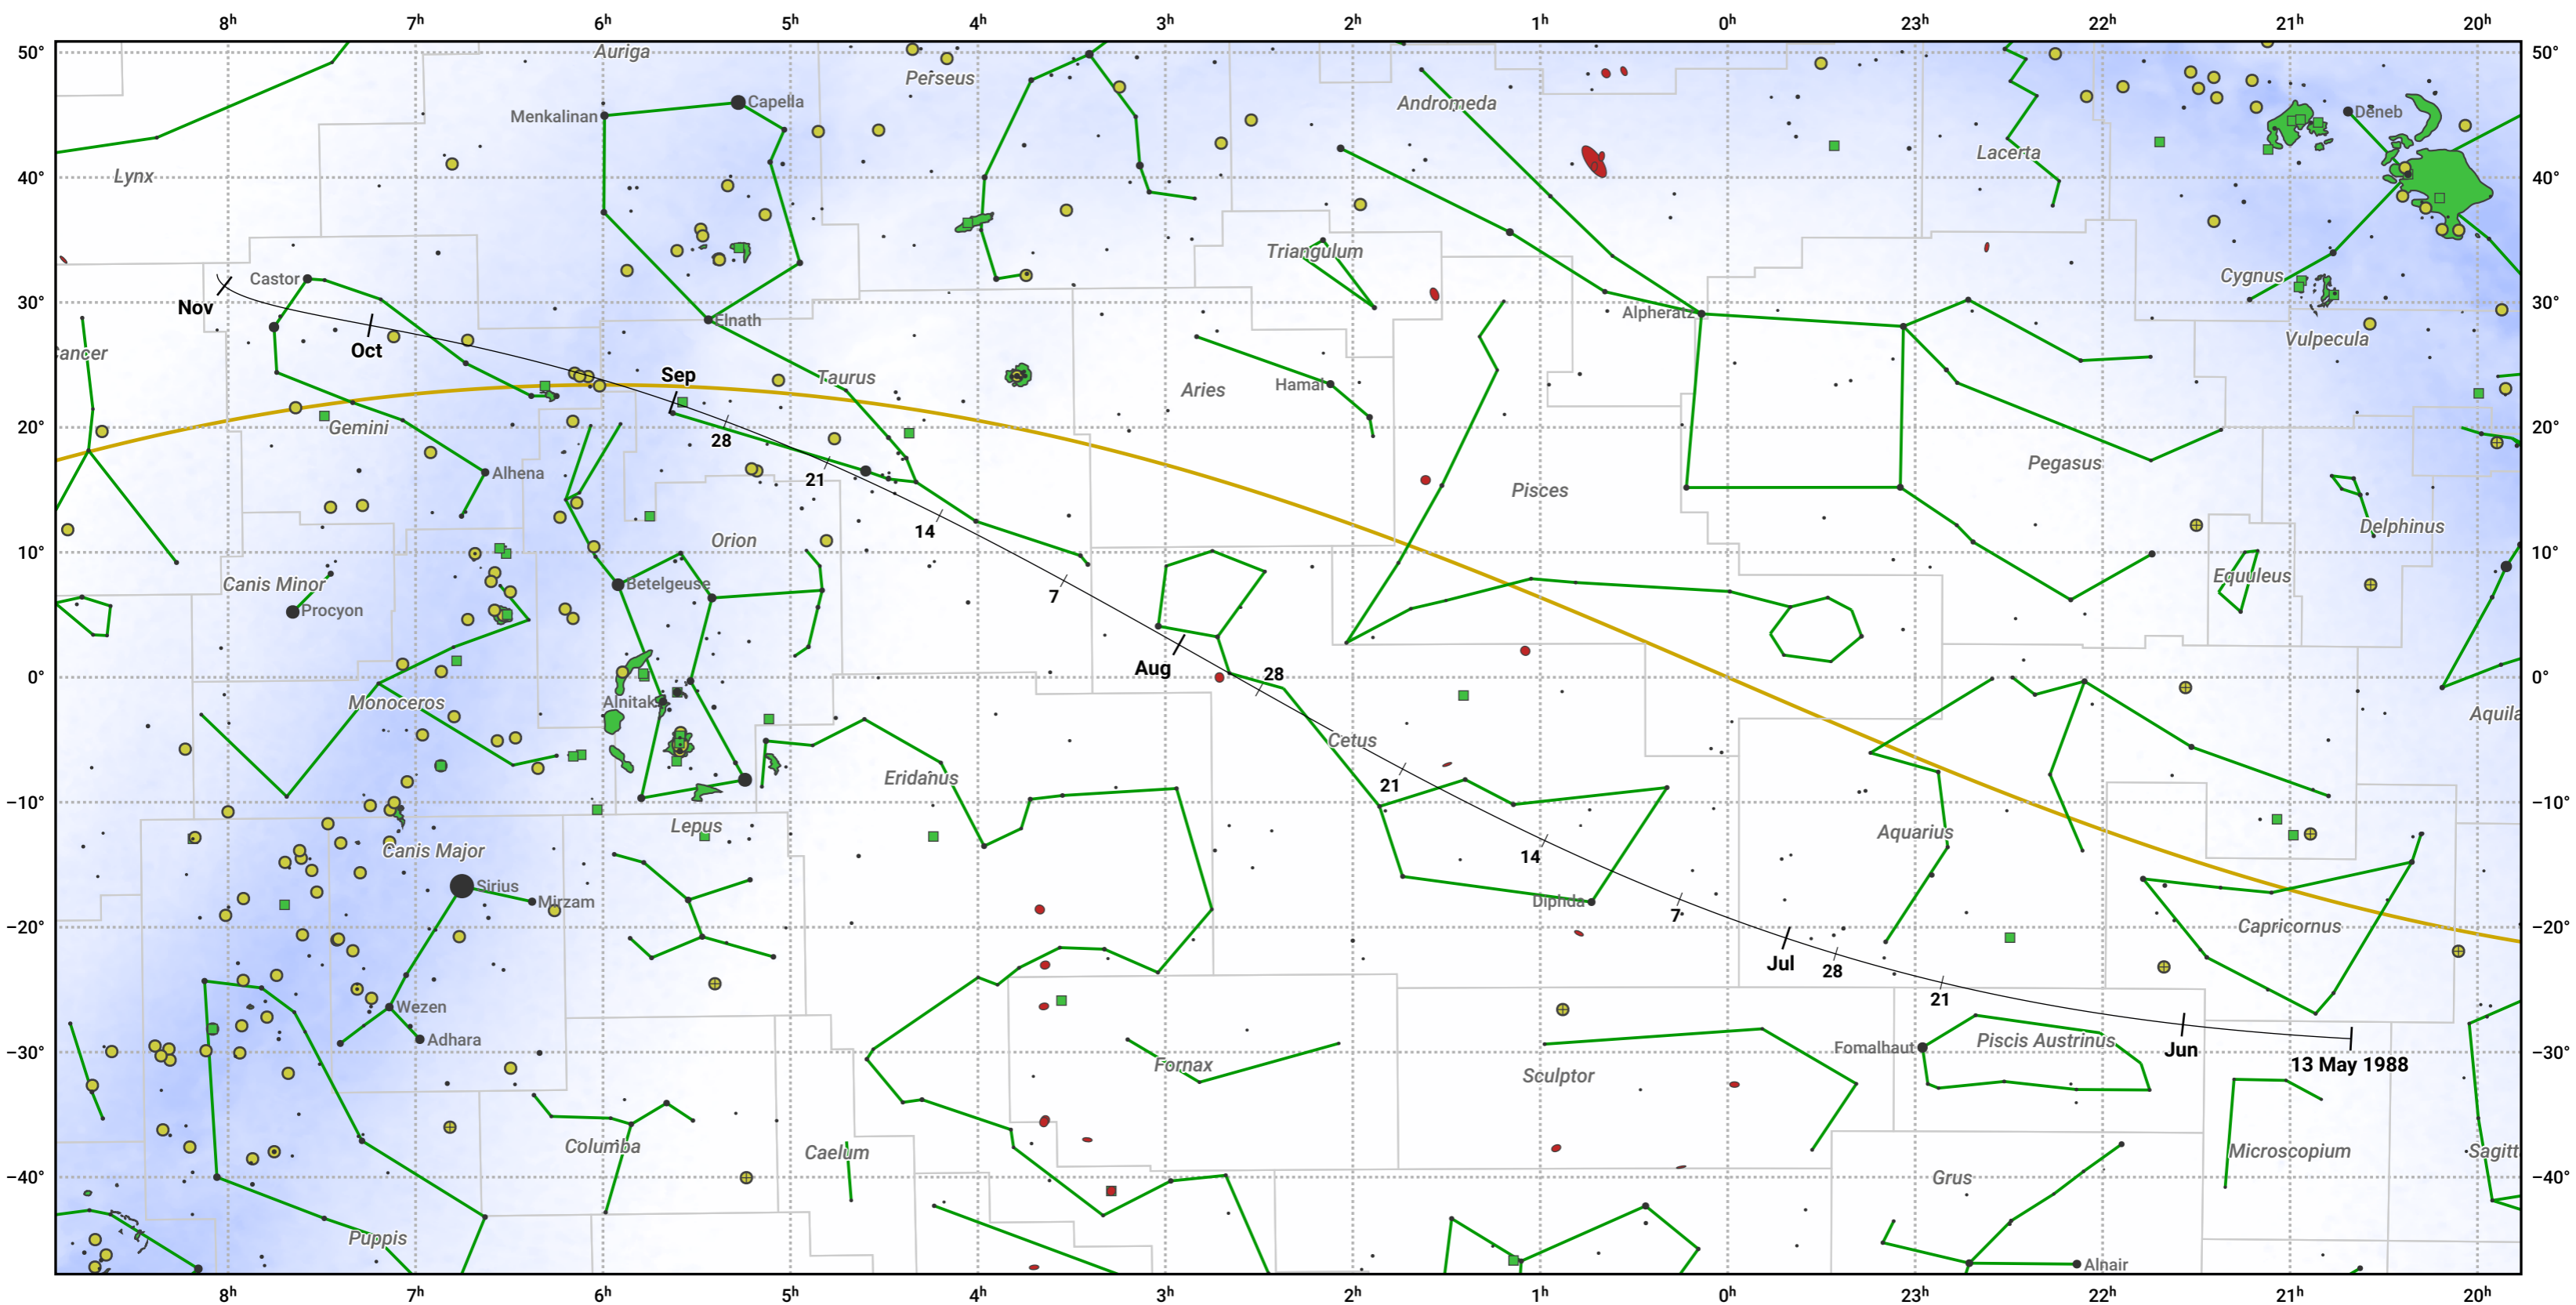

The path of 15P/Finlay starting on 13 May 1988

© Dominic Ford 2011–2024. Date markers placed at midnight UTC. Downloaded from <https://in-the-sky.org>

Magnitude scale: 5.0 4.0 3.0 2.0 1.0 0.0 -1.0 -2.0

— Ecliptic Plane

Galaxy Bright nebula Open cluster Globular cluster

Date	Mag
1988 May 28	10.7
1988 Jun 11	9.7
1988 Jun 24	8.6
1988 Jul 1	8.1
1988 Jul 8	7.6
1988 Jul 26	6.5
1988 Sep 1	6.6
1988 Sep 25	7.6
1988 Oct 16	8.6
1988 Nov 1	9.3
1988 Nov 8	9.6