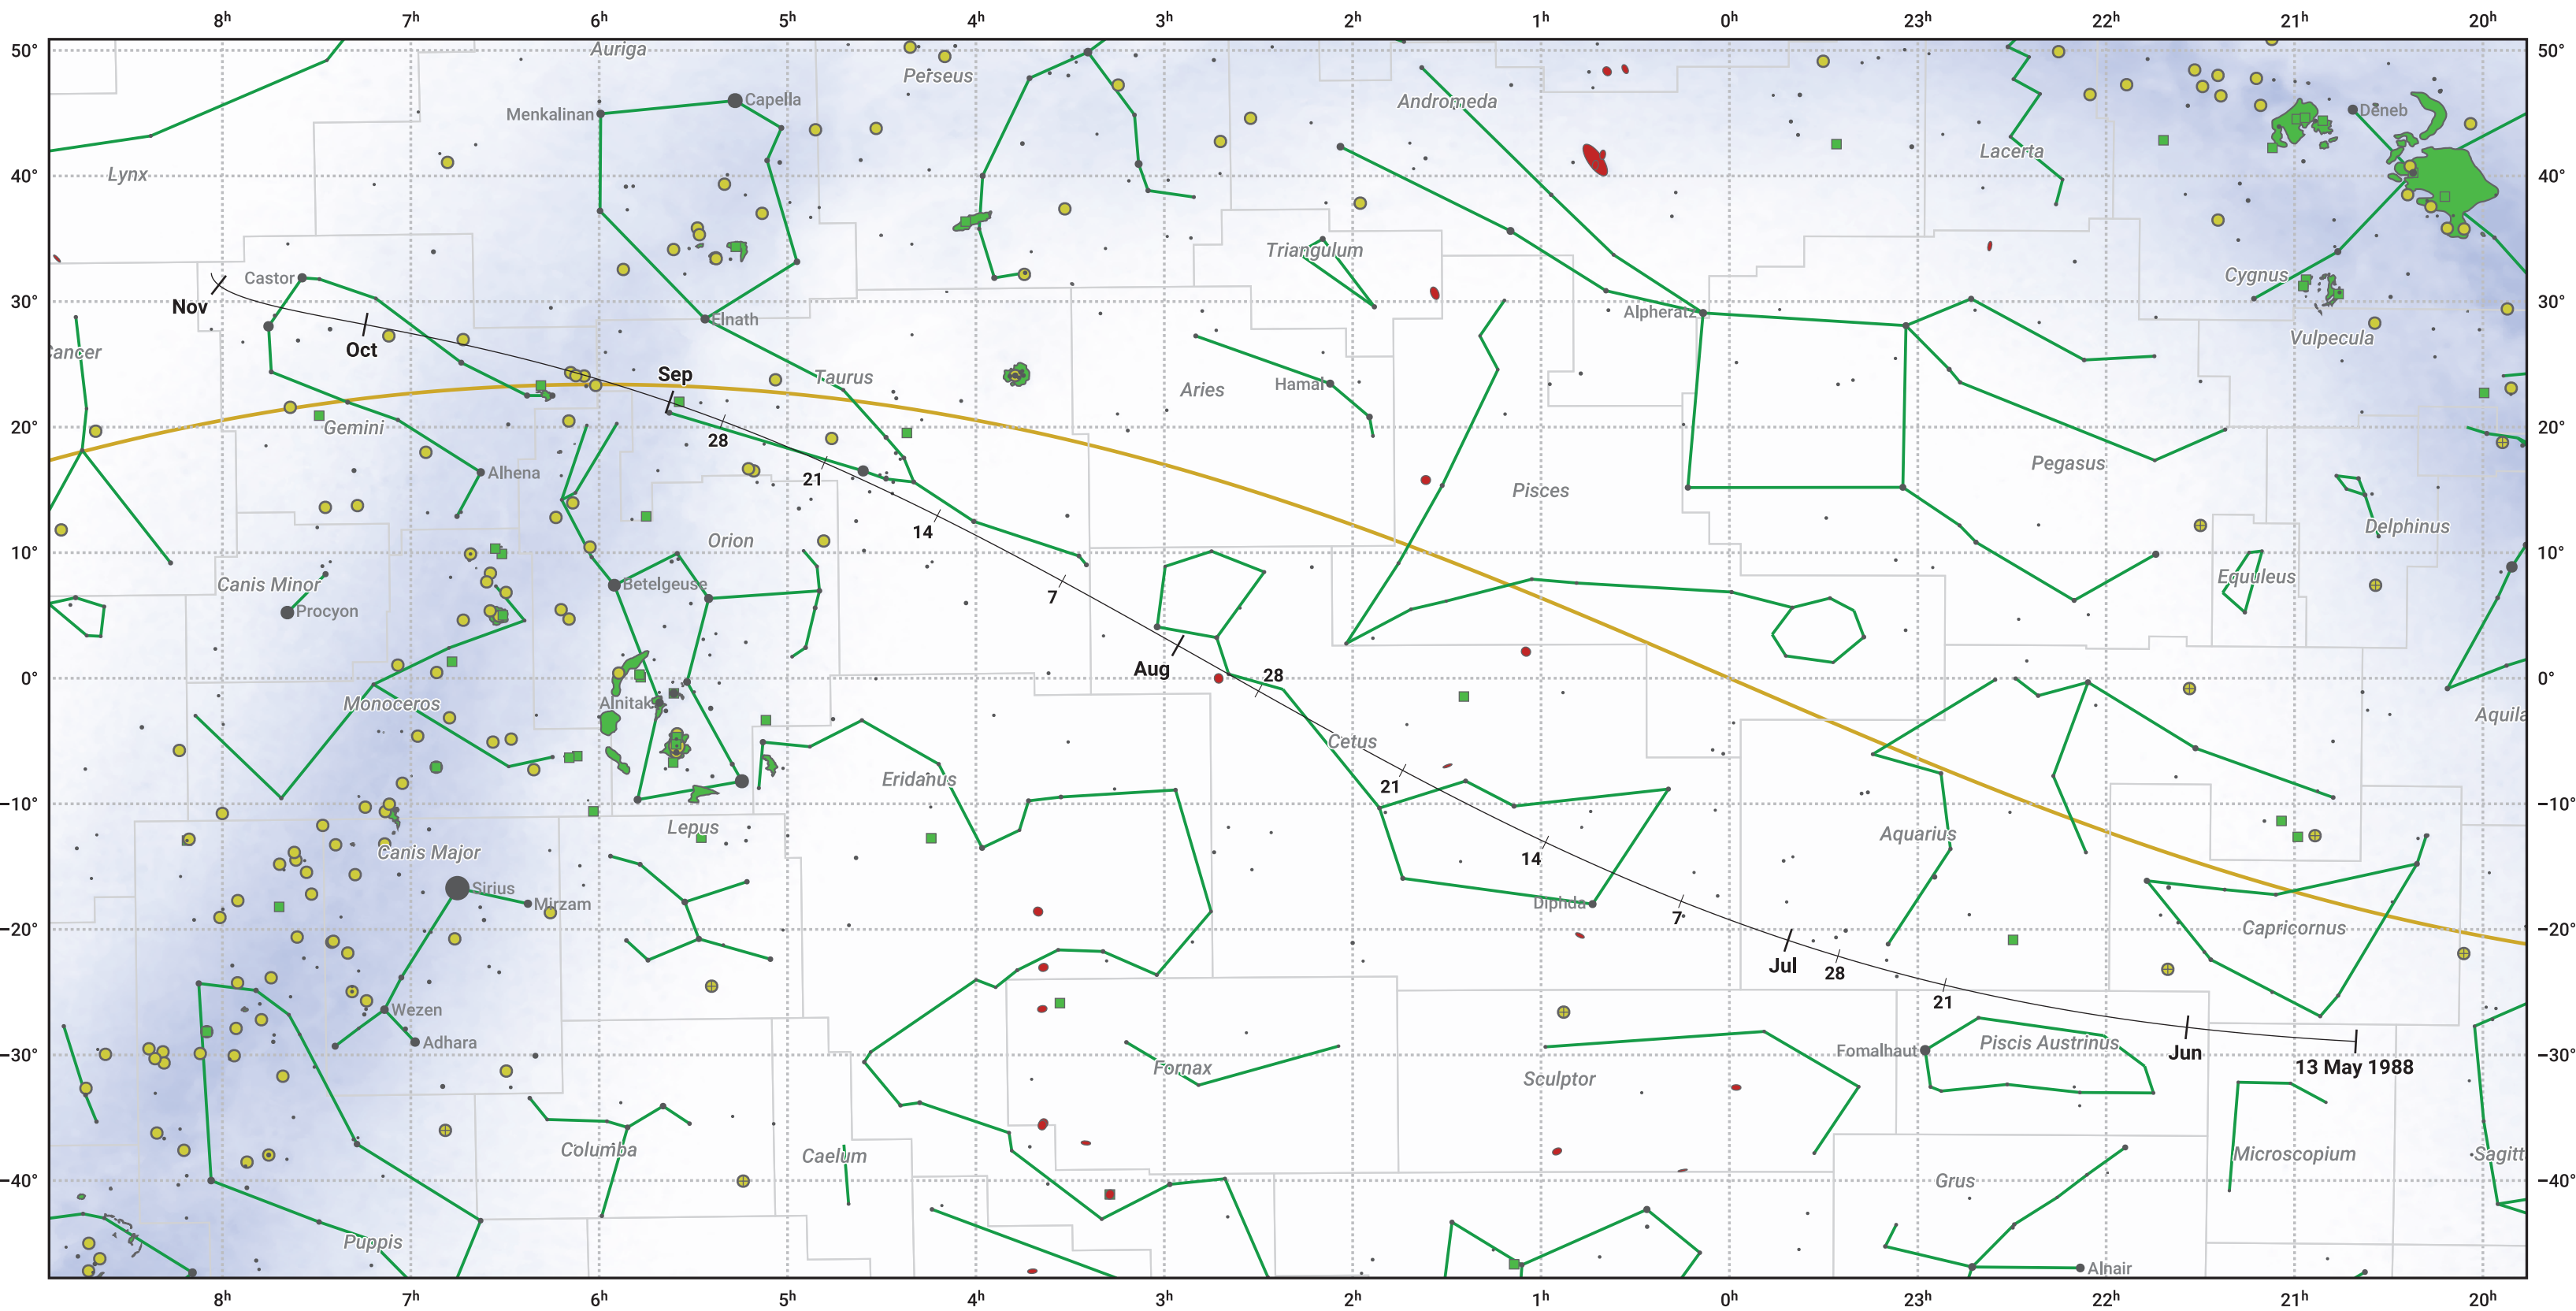

# The path of 15P/Finlay starting on 13 May 1988

© Dominic Ford 2011–2024. Date markers placed at midnight UTC. Downloaded from <https://in-the-sky.org>

Magnitude scale: · 5.0 · 4.0 · 3.0 · 2.0 · 1.0 · 0.0 ● -1.0 ● -2.0

— Ecliptic Plane

● Galaxy    ■ Bright nebula    ● Open cluster    ⊕ Globular cluster

Date	Mag
1988 May 28	10.7
1988 Jun 11	9.7
1988 Jun 24	8.6
1988 Jul 1	8.1
1988 Jul 8	7.6
1988 Jul 26	6.5
1988 Sep 1	6.6
1988 Sep 25	7.6
1988 Oct 16	8.6
1988 Nov 1	9.3
1988 Nov 8	9.6