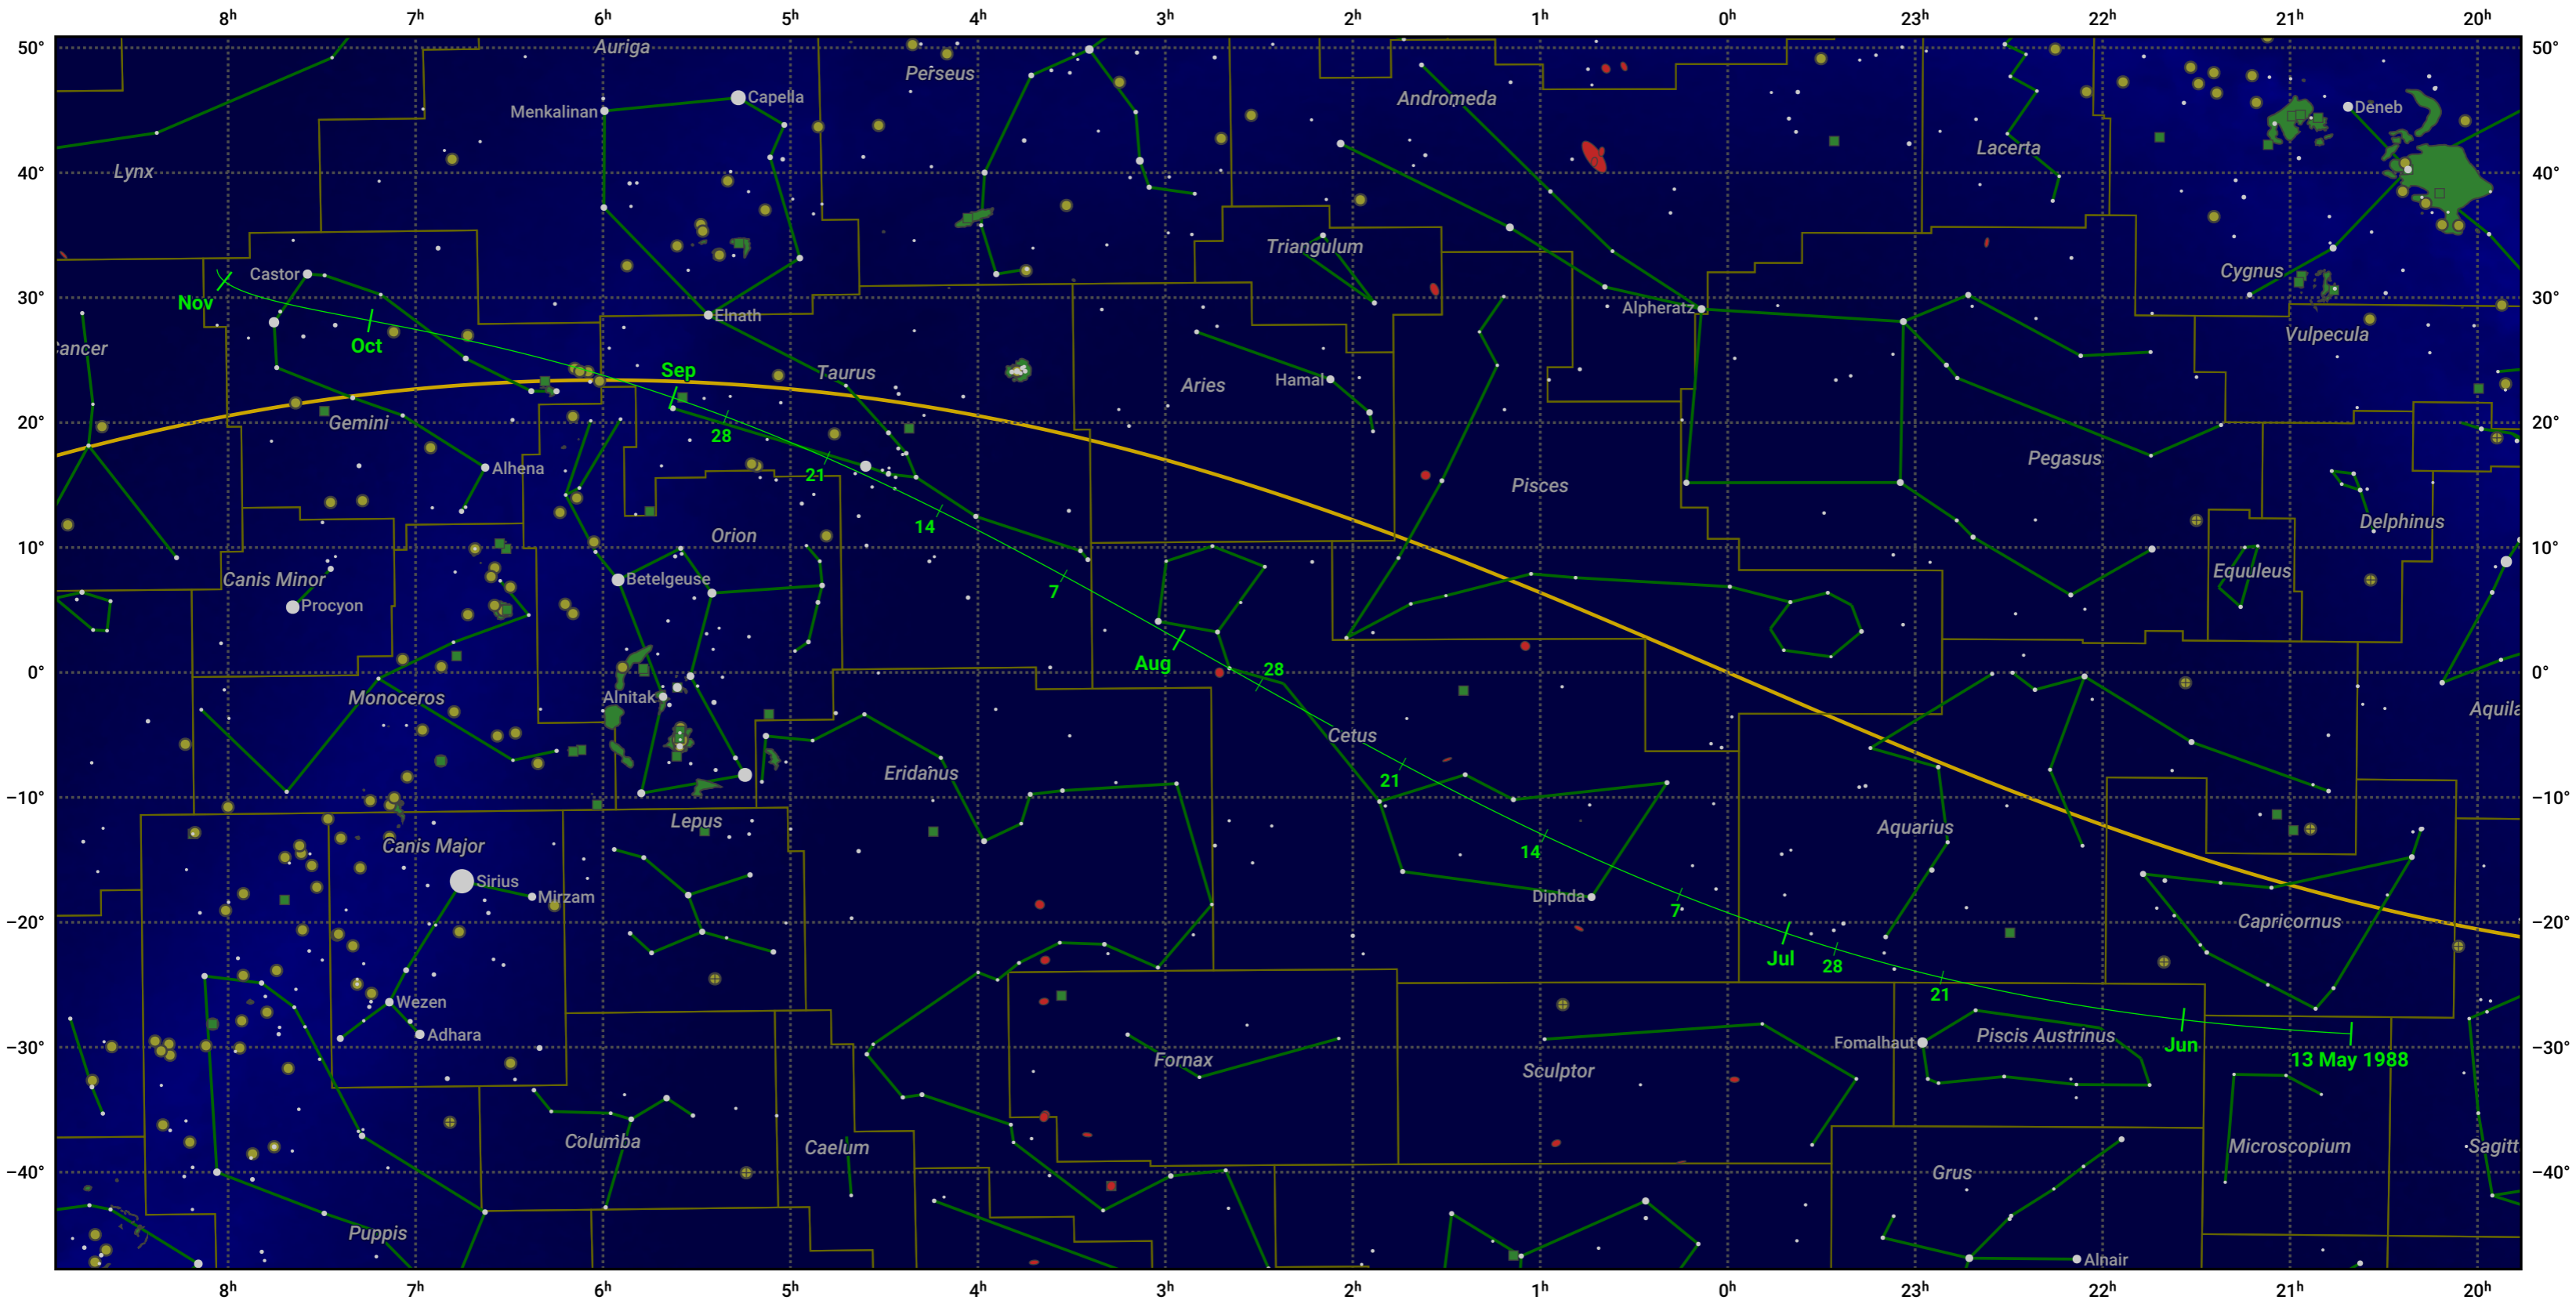

The path of 15P/Finlay starting on 13 May 1988

© Dominic Ford 2011–2024. Date markers placed at midnight UTC. Downloaded from <https://in-the-sky.org>

Magnitude scale: 5.0 4.0 3.0 2.0 1.0 0.0 -1.0 -2.0

— Ecliptic Plane

Galaxy Bright nebula Open cluster Globular cluster

Date	Mag
1988 May 28	10.7
1988 Jun 11	9.7
1988 Jun 24	8.6
1988 Jul 1	8.1
1988 Jul 8	7.6
1988 Jul 26	6.5
1988 Sep 1	6.6
1988 Sep 25	7.6
1988 Oct 16	8.6
1988 Nov 1	9.3
1988 Nov 8	9.6