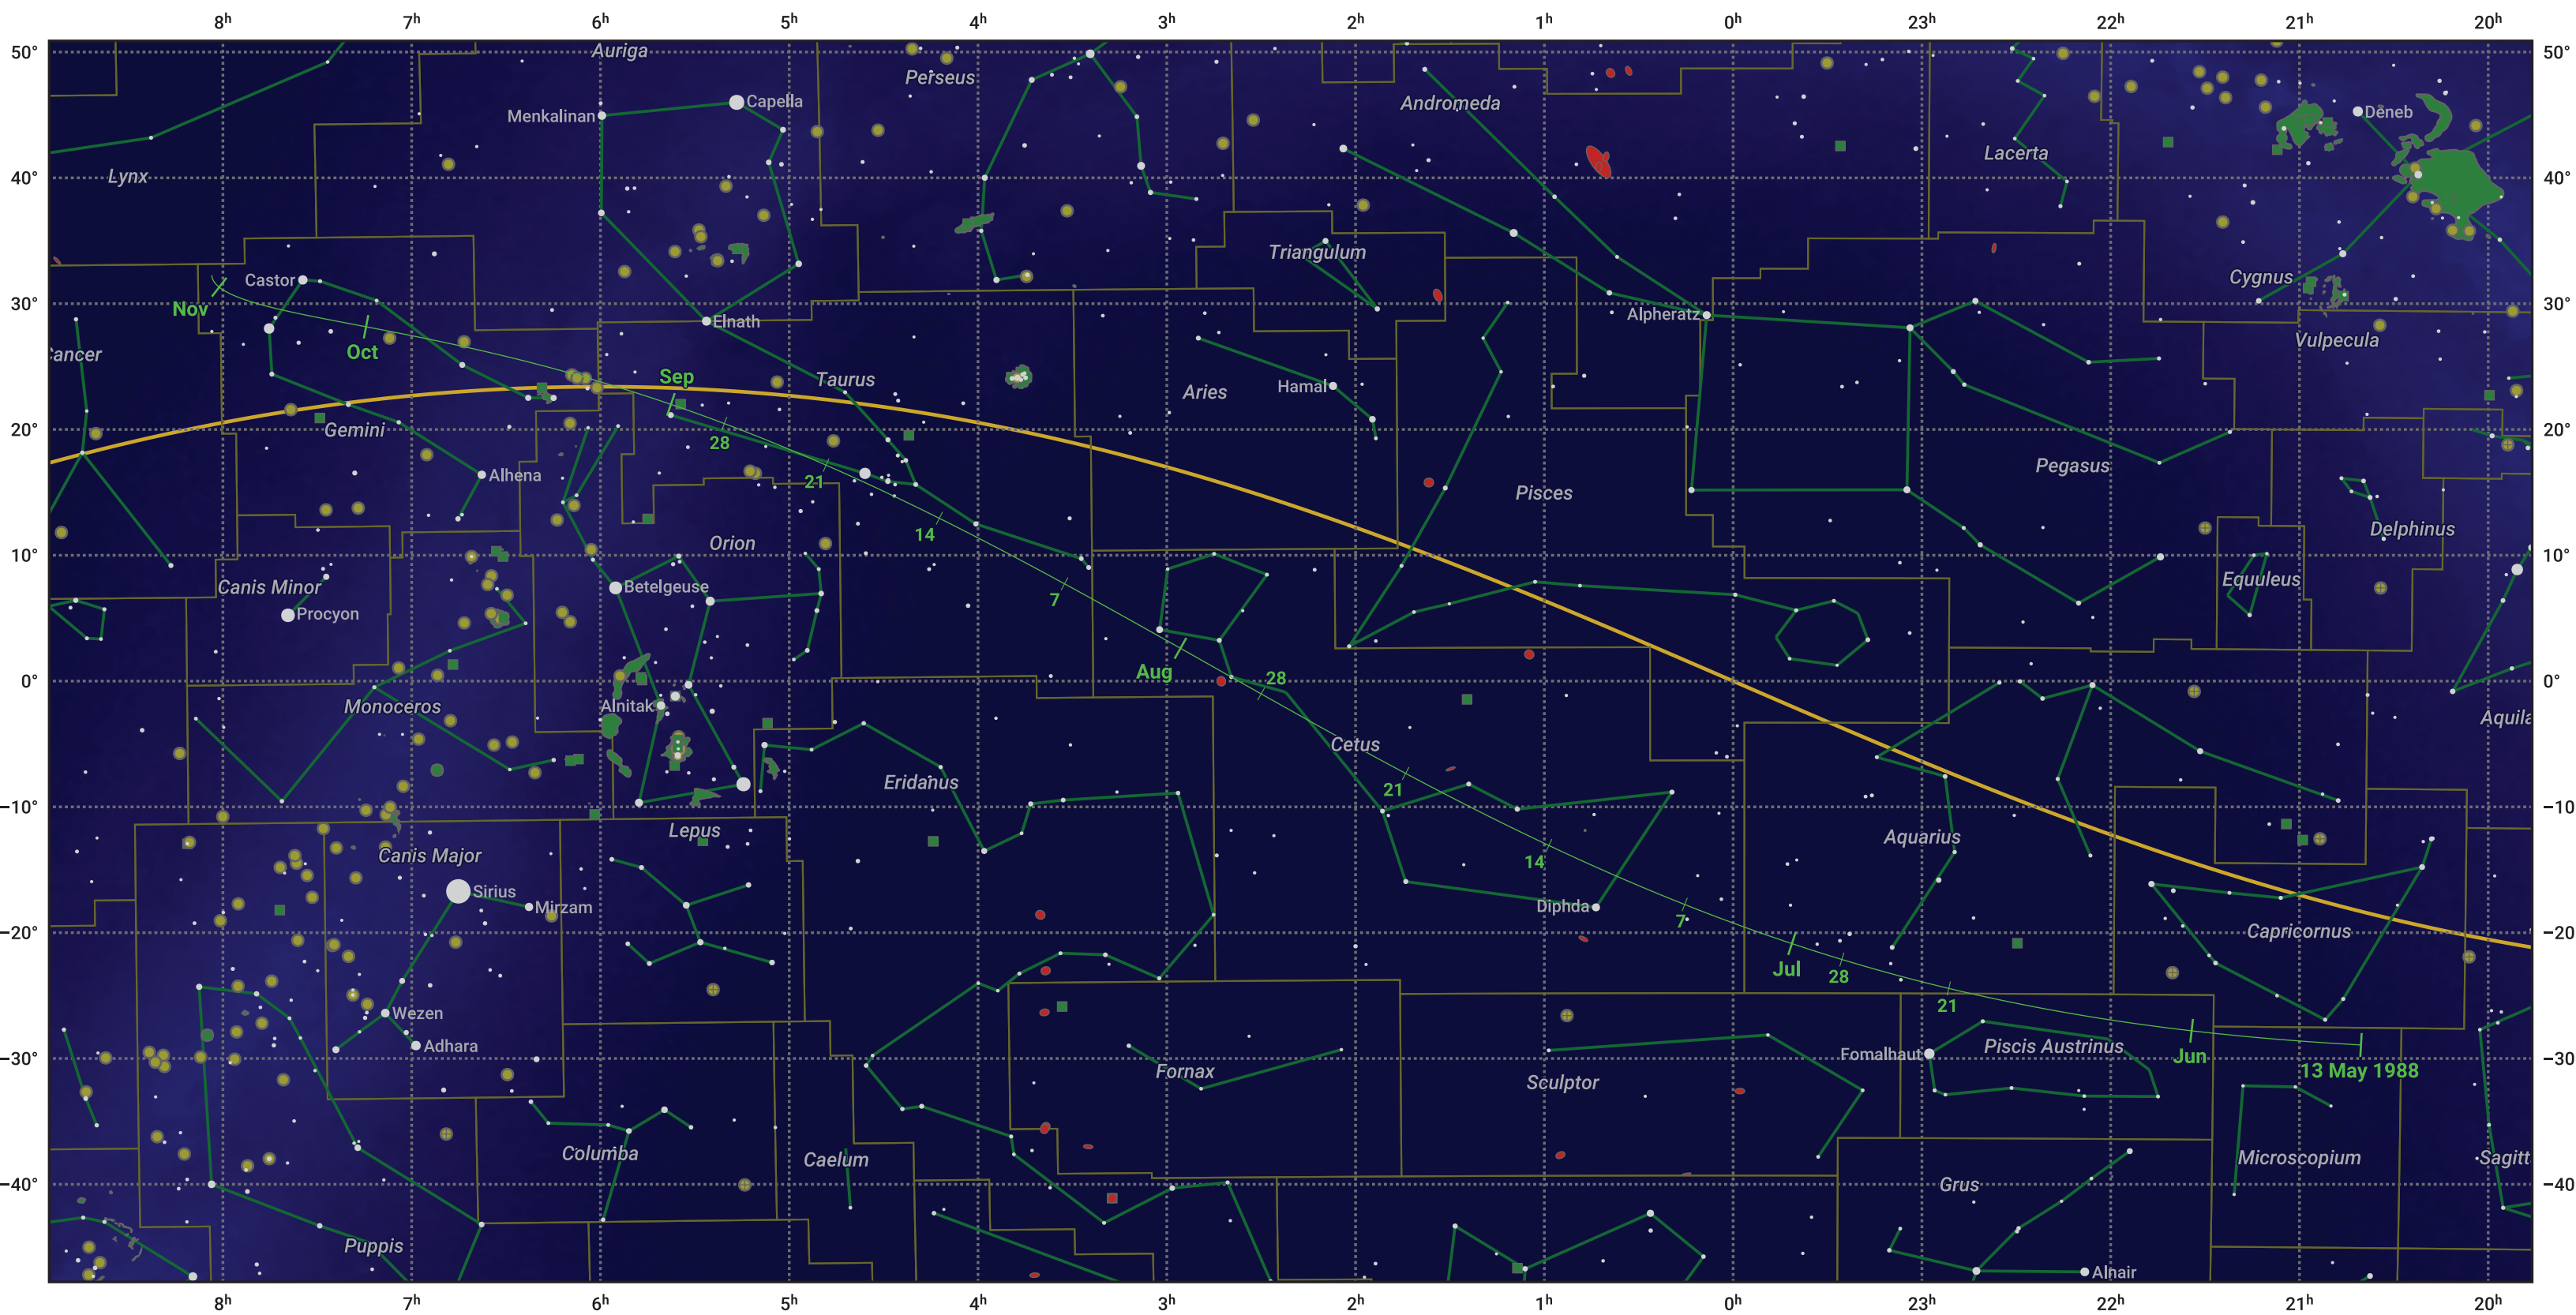

The path of 15P/Finlay starting on 13 May 1988

© Dominic Ford 2011–2024. Date markers placed at midnight UTC. Downloaded from <https://in-the-sky.org>

Magnitude scale: -5.0 -4.0 -3.0 -2.0 -1.0 -2.0

— Ecliptic Plane

■ Galaxy ■ Bright nebula ● Open cluster ⊕ Globular cluster

Date	Mag
1988 May 28	10.7
1988 Jun 11	9.7
1988 Jun 24	8.6
1988 Jul 1	8.1
1988 Jul 8	7.6
1988 Jul 26	6.5
1988 Sep 1	6.6
1988 Sep 25	7.6
1988 Oct 16	8.6
1988 Nov 1	9.3
1988 Nov 8	9.6