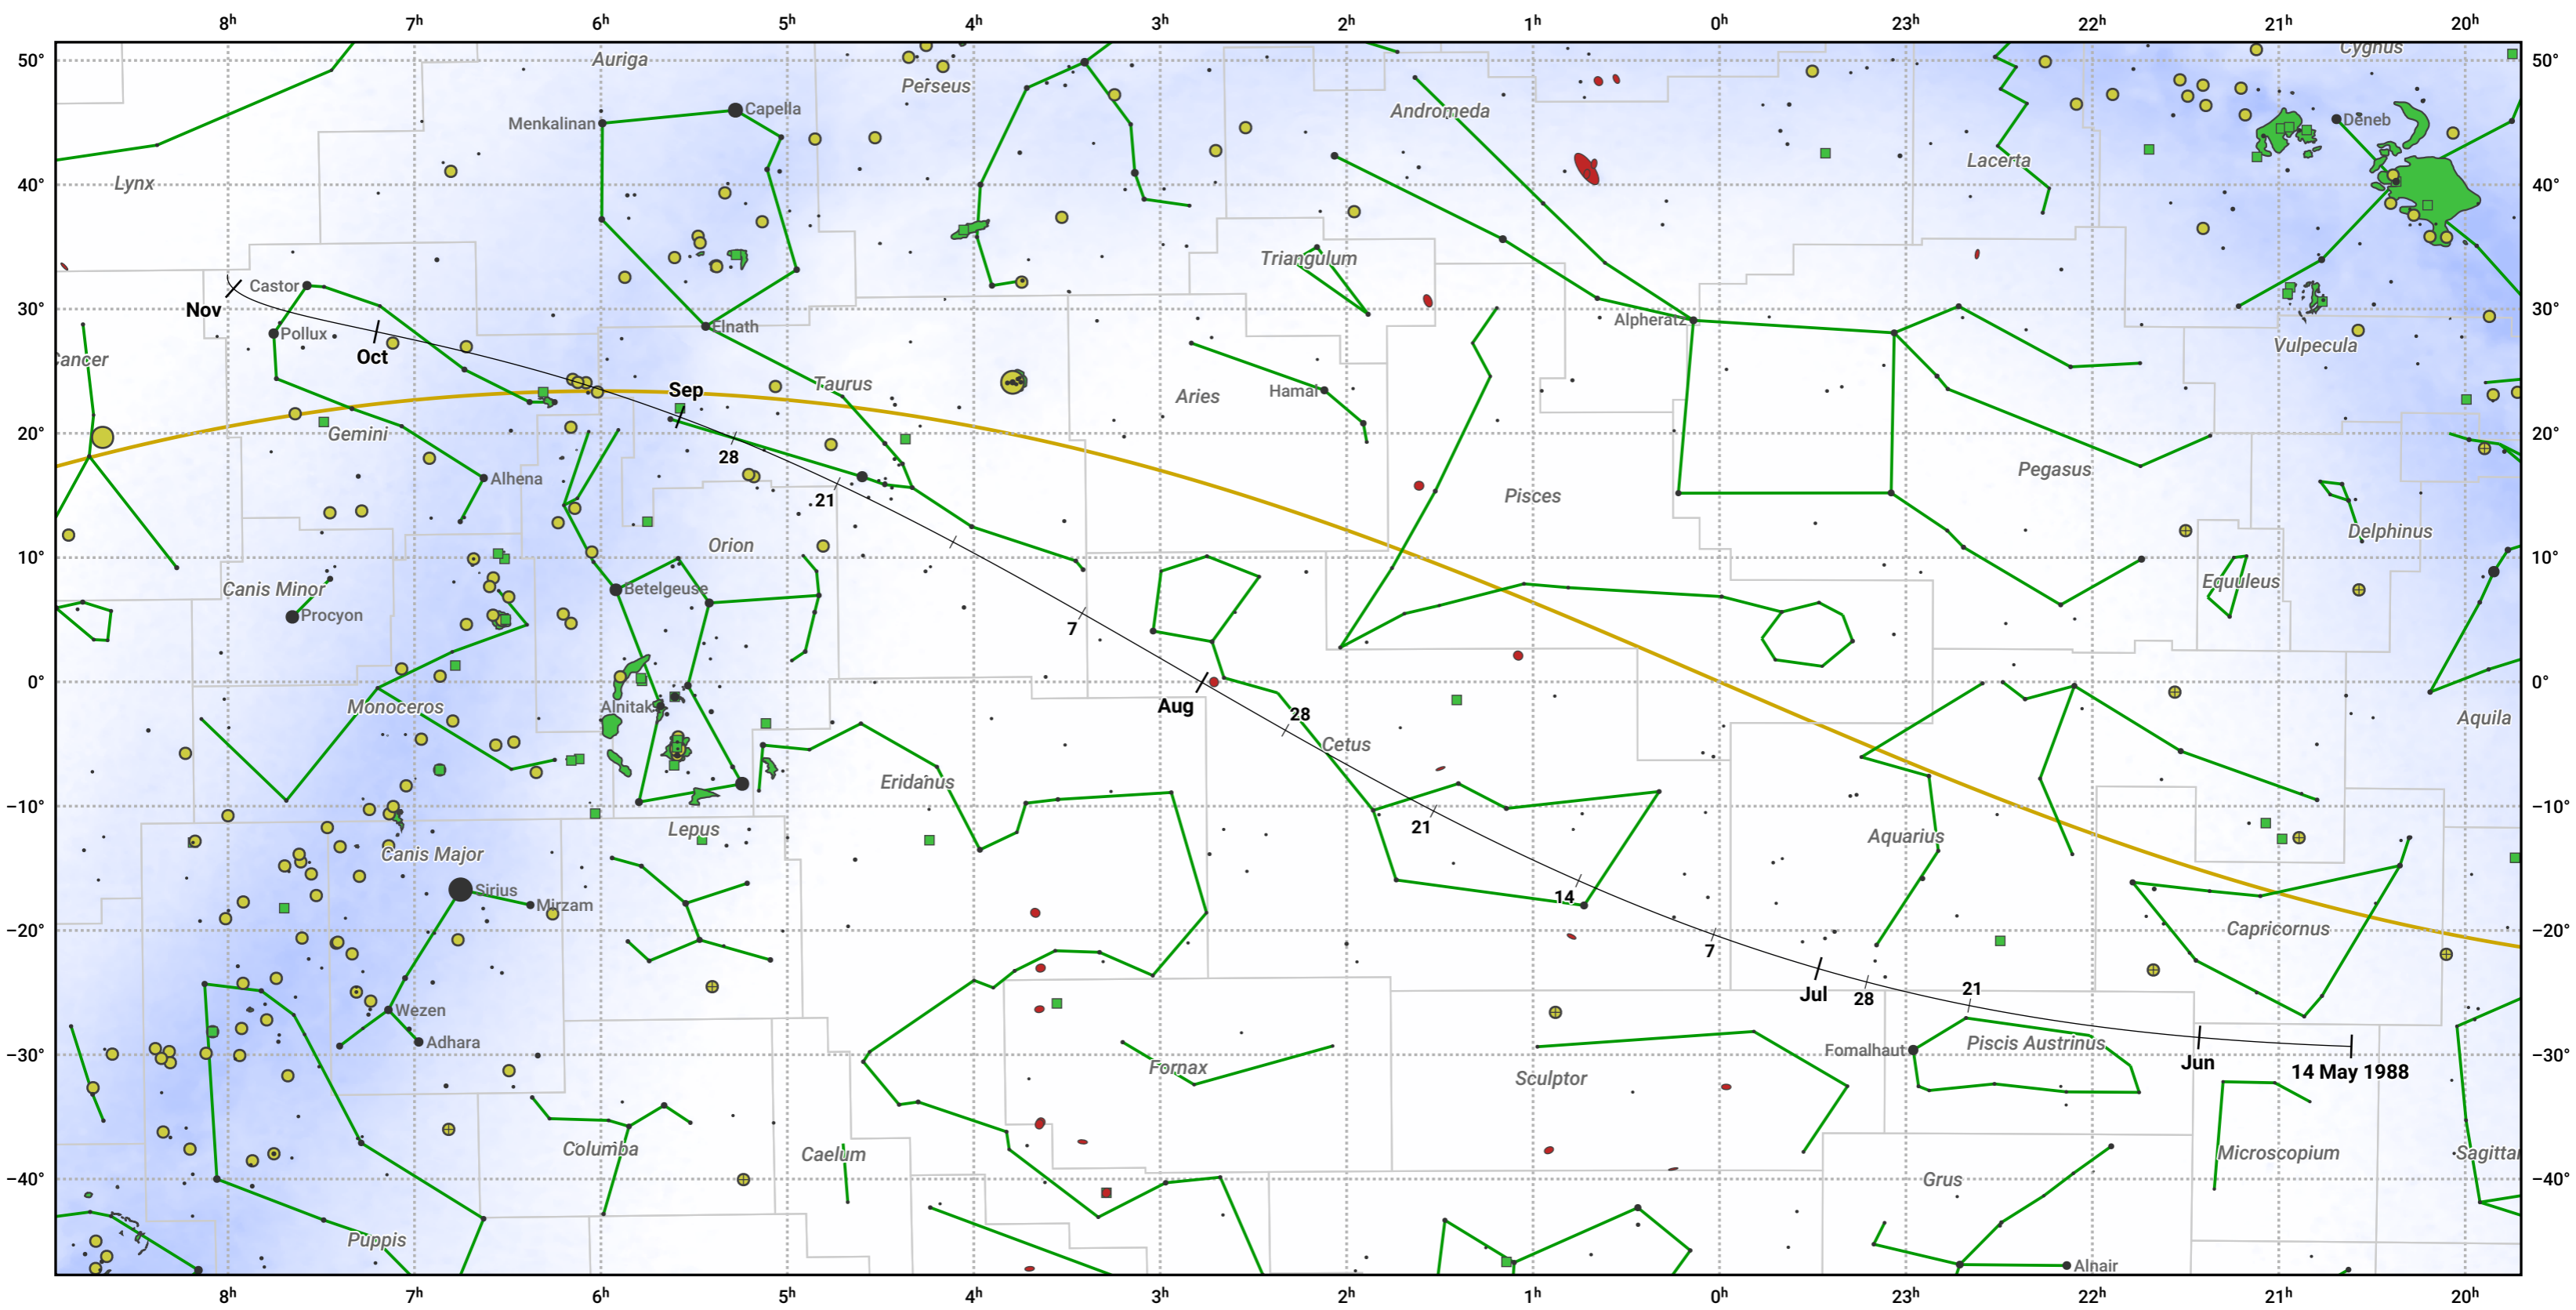

The path of 15P/Finlay starting on 14 May 1988

© Dominic Ford 2011–2024. Date markers placed at midnight UTC. Downloaded from <https://in-the-sky.org>

Magnitude scale: 5.0 4.0 3.0 2.0 1.0 0.0 -1.0 -2.0

— Ecliptic Plane

Galaxy Bright nebula Open cluster Globular cluster

Date	Mag
1988 May 29	10.7
1988 Jun 12	9.6
1988 Jun 25	8.6
1988 Jul 1	8.1
1988 Jul 8	7.6
1988 Jul 24	6.5
1988 Sep 1	6.4
1988 Sep 29	7.6
1988 Oct 20	8.6
1988 Nov 1	9.1