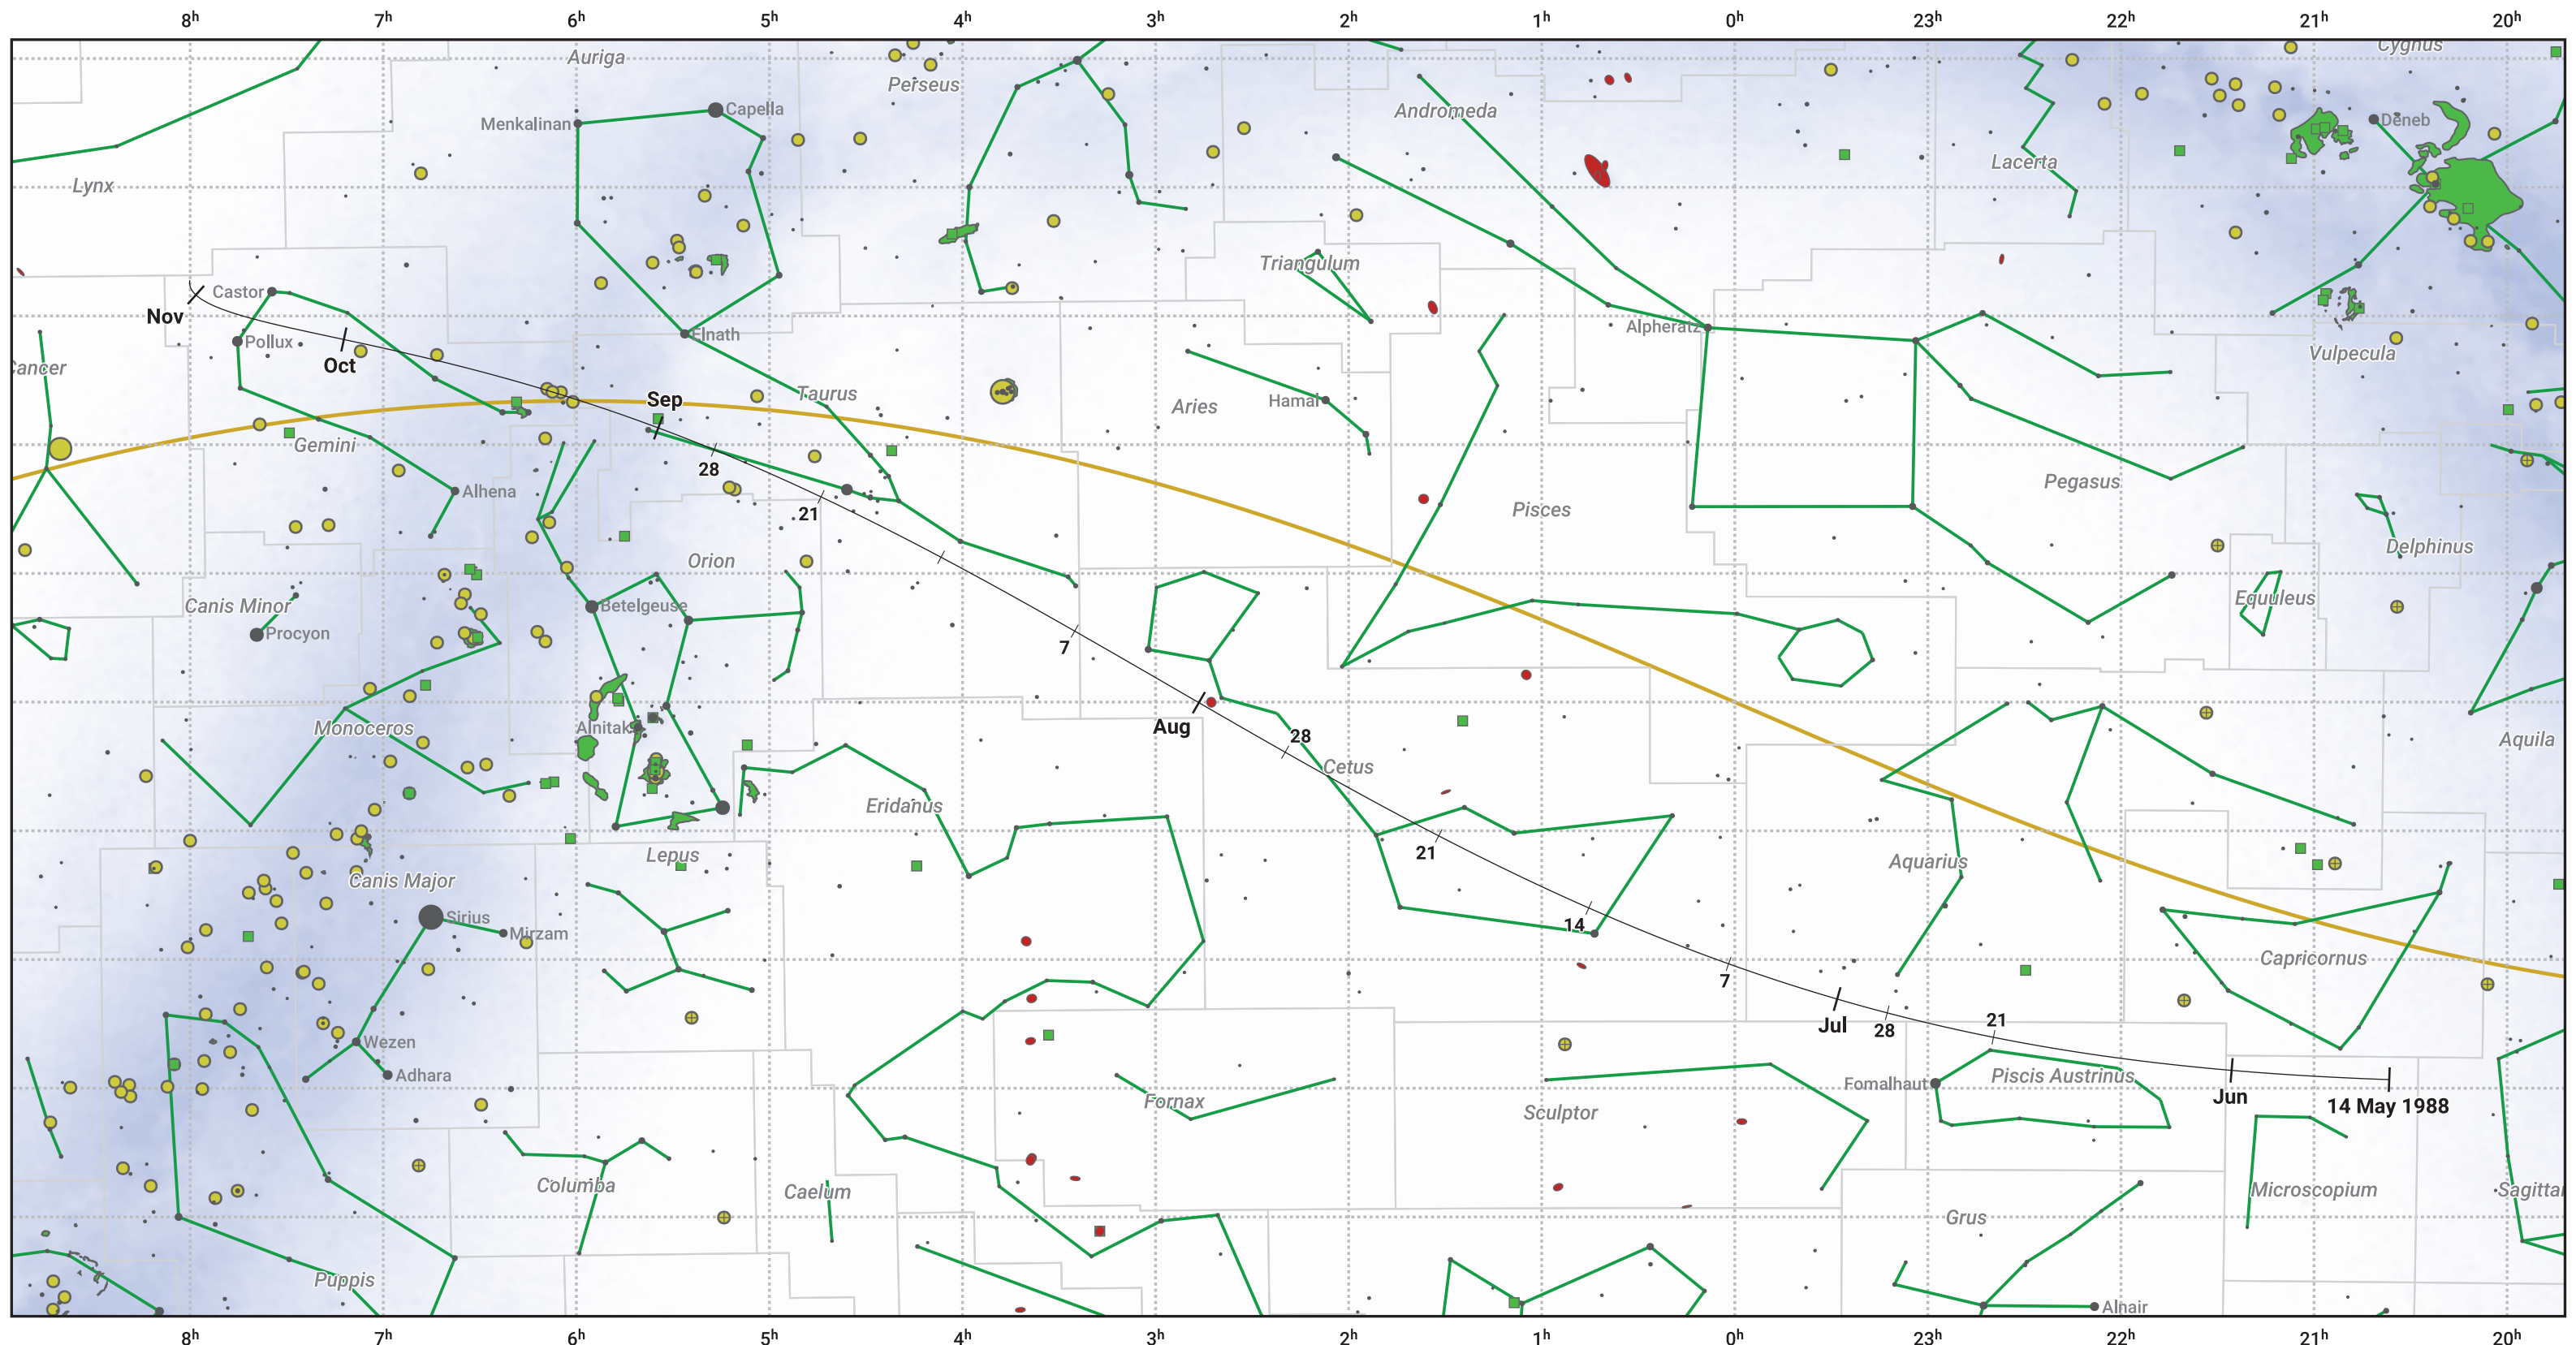

The path of 15P/Finlay starting on 14 May 1988

© Dominic Ford 2011–2024. Date markers placed at midnight UTC. Downloaded from <https://in-the-sky.org>

Magnitude scale: -5.0 -4.0 -3.0 -2.0 -1.0 -0.0 -1.0 -2.0

Ecliptic Plane

Galaxy Bright nebula Open cluster + Globular cluster

Date	Mag
1988 May 29	10.7
1988 Jun 12	9.6
1988 Jun 25	8.6
1988 Jul 1	8.1
1988 Jul 8	7.6
1988 Jul 24	6.5
1988 Sep 1	6.4
1988 Sep 29	7.6
1988 Oct 20	8.6
1988 Nov 1	9.1