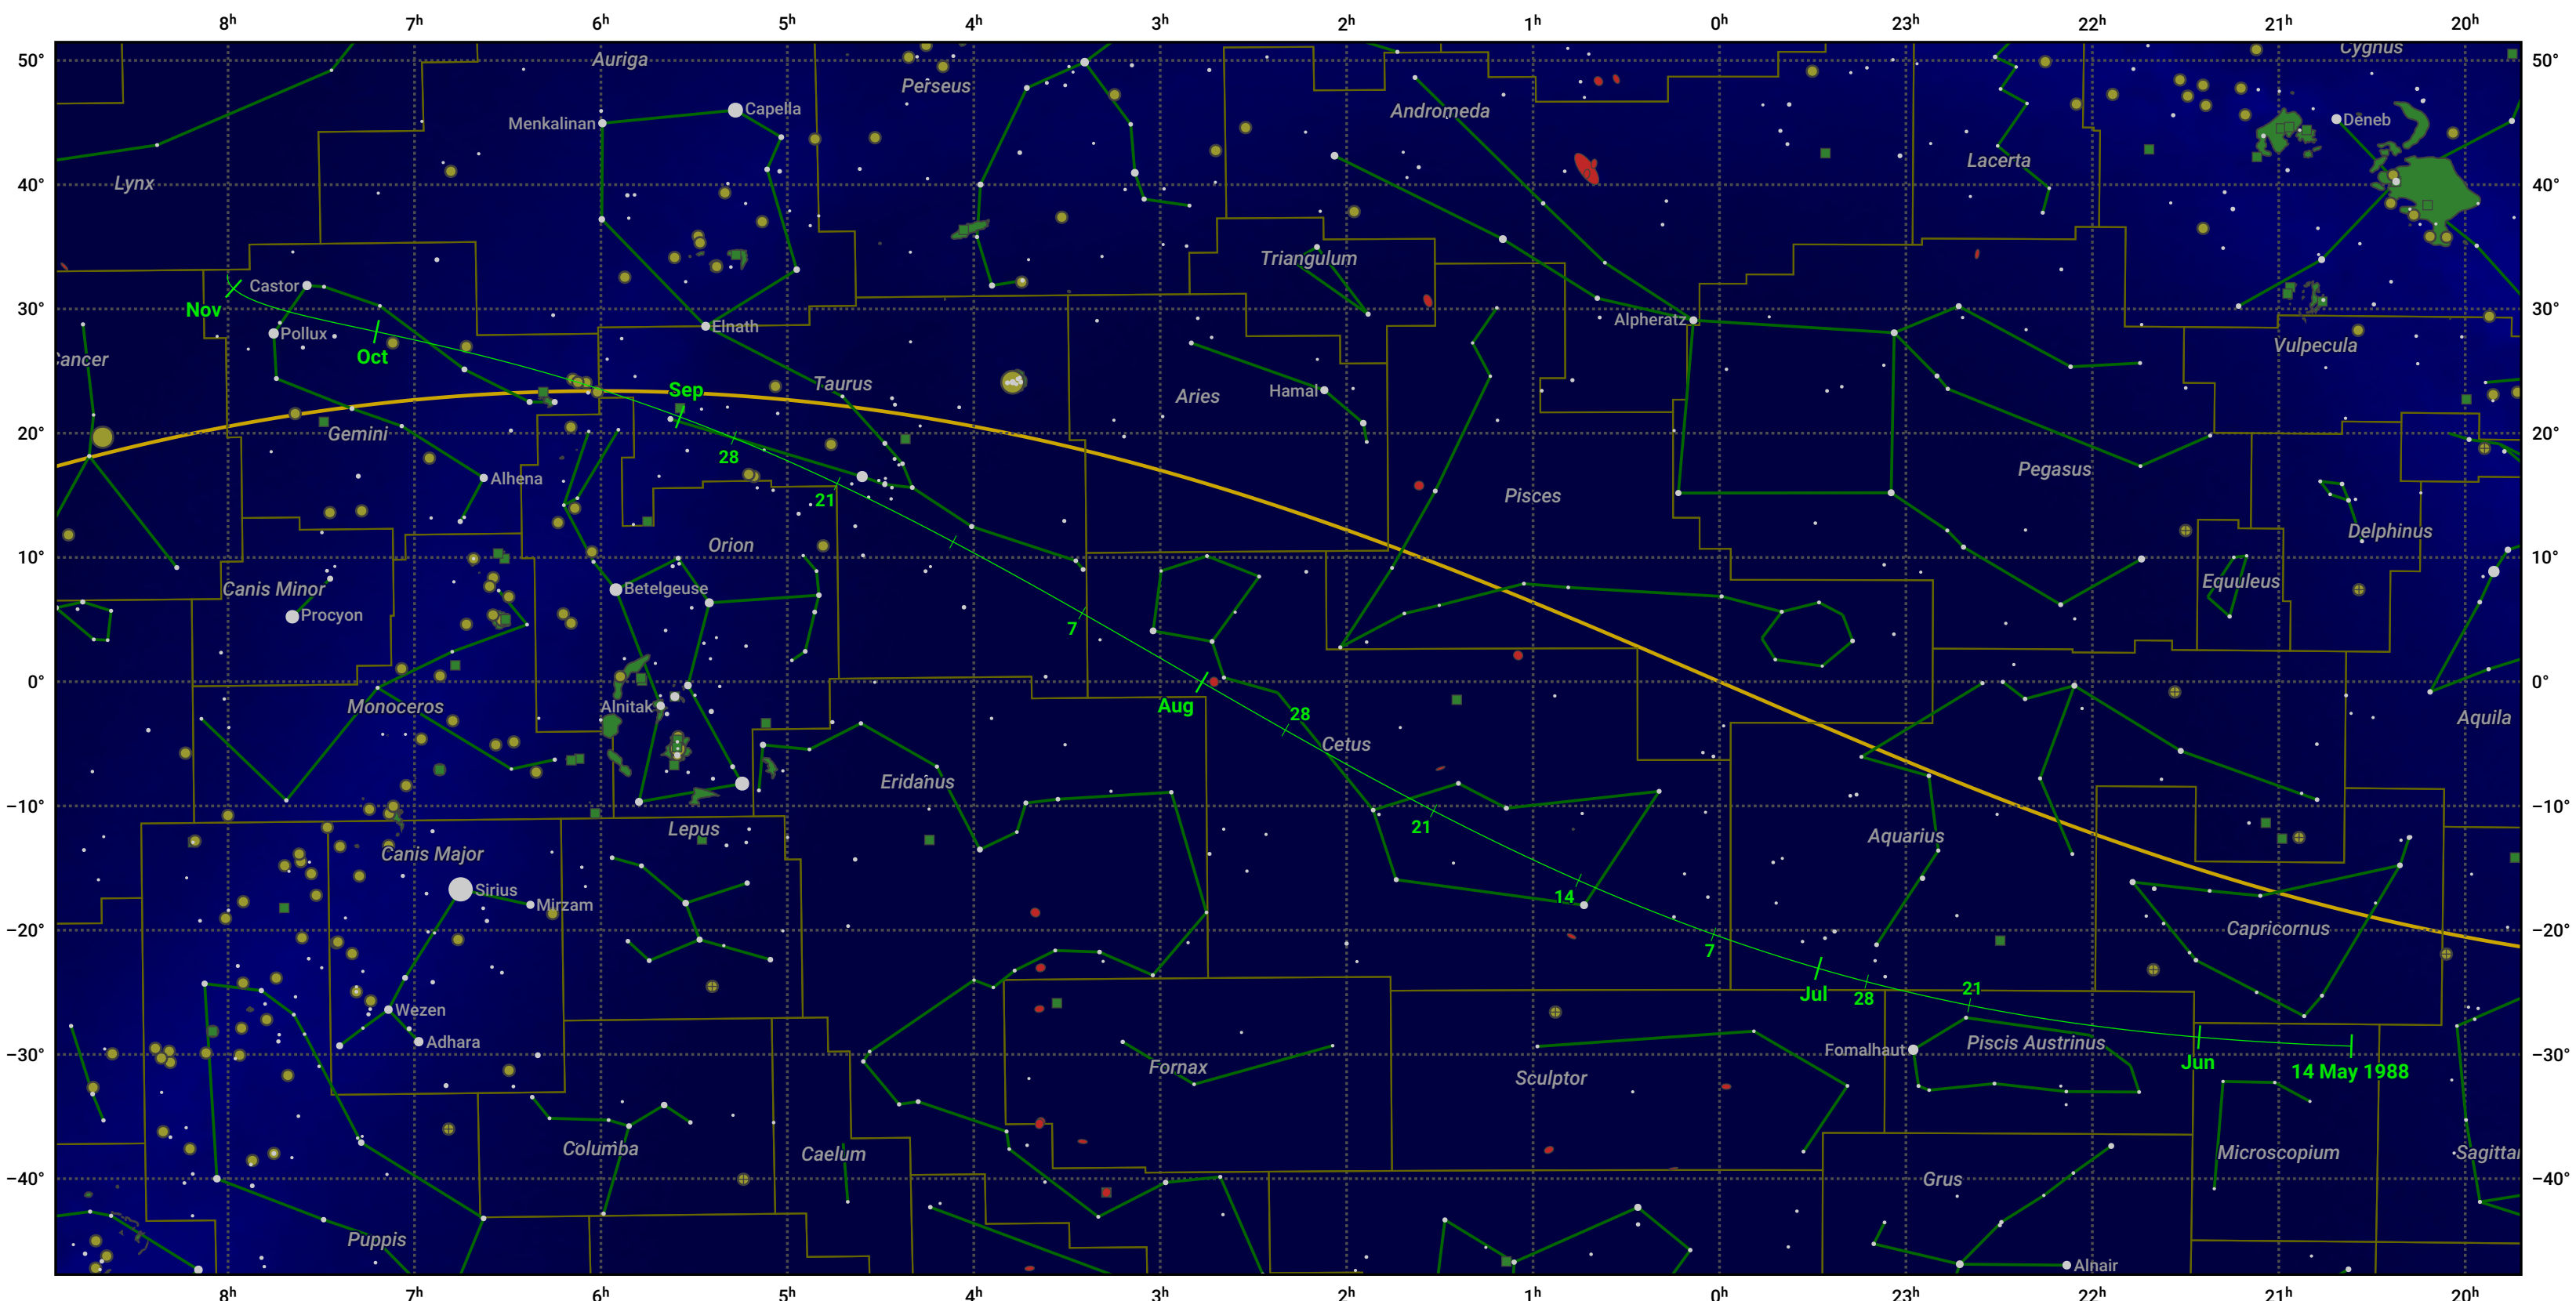

# The path of 15P/Finlay starting on 14 May 1988

© Dominic Ford 2011–2024. Date markers placed at midnight UTC. Downloaded from <https://in-the-sky.org>

Magnitude scale:  -5.0  -4.0  -3.0  -2.0  -1.0  0.0  -1.0  -2.0

Ecliptic Plane

- Galaxy
- Bright nebula
- Open cluster
- + Globular cluster

Date	Mag
1988 May 29	10.7
1988 Jun 12	9.6
1988 Jun 25	8.6
1988 Jul 1	8.1
1988 Jul 8	7.6
1988 Jul 24	6.5
1988 Sep 1	6.4
1988 Sep 29	7.6
1988 Oct 20	8.6
1988 Nov 1	9.1