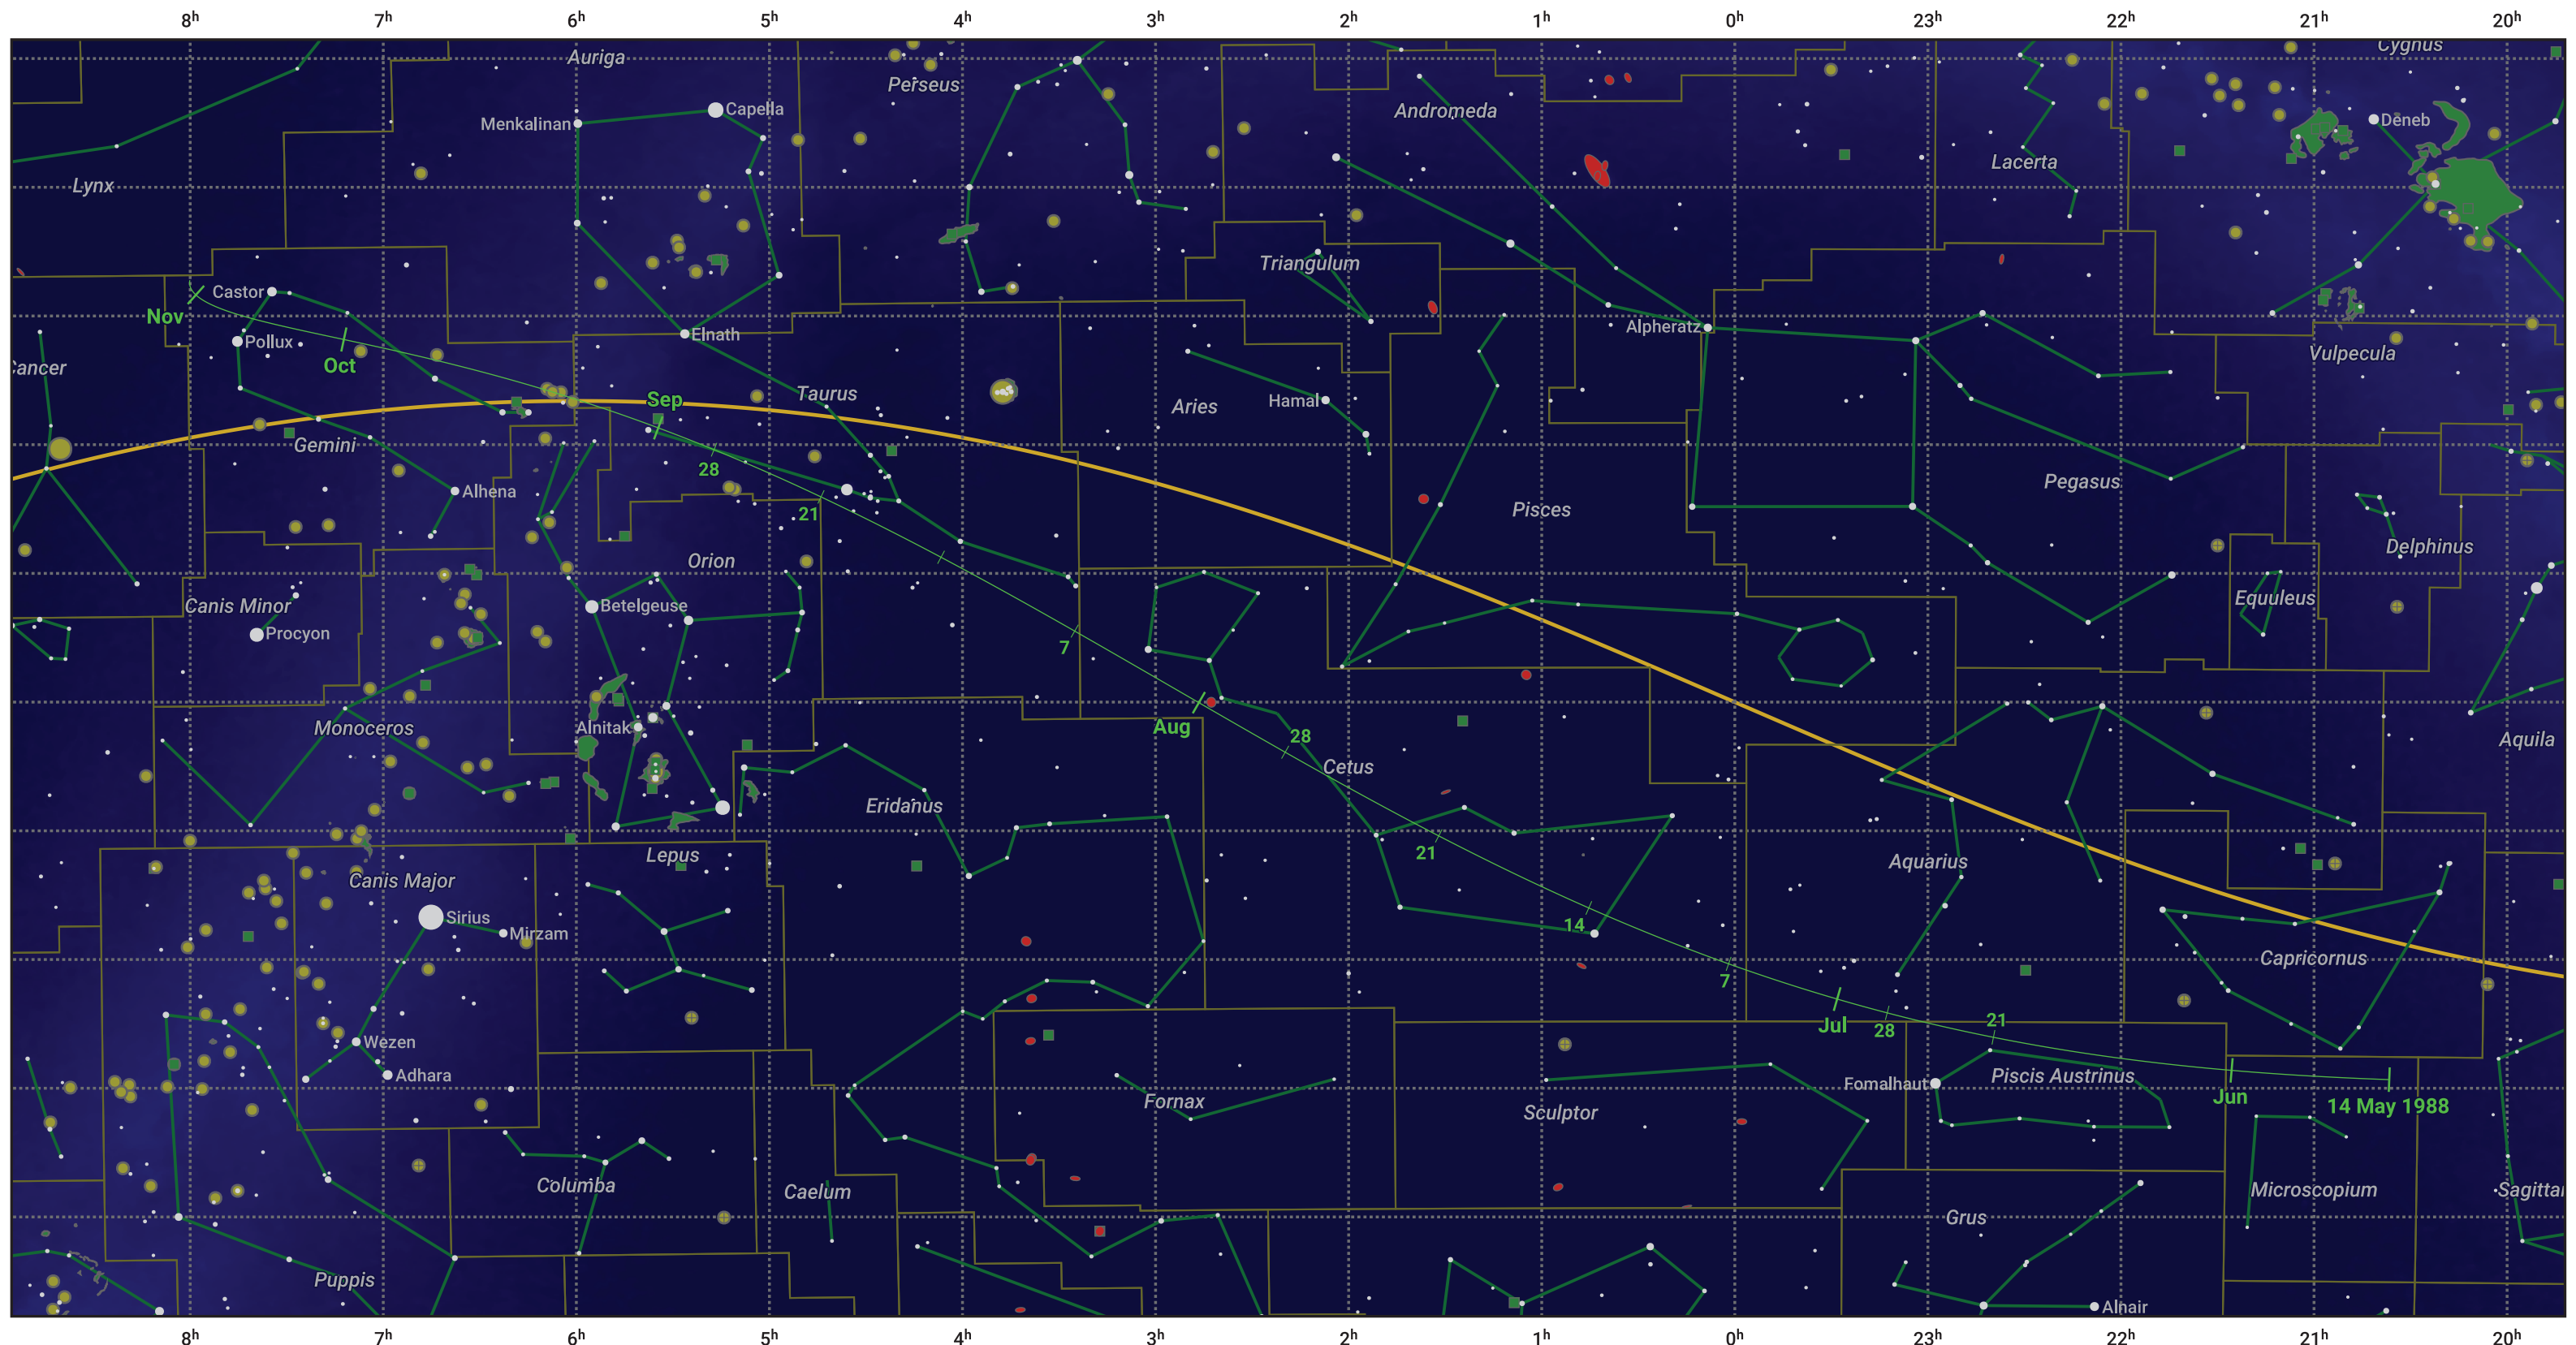

# The path of 15P/Finlay starting on 14 May 1988

© Dominic Ford 2011–2024. Date markers placed at midnight UTC. Downloaded from <https://in-the-sky.org>

Magnitude scale: • 5.0 • 4.0 • 3.0 • 2.0 • 1.0 • 0.0 ● -1.0 ● -2.0

— Ecliptic Plane

Galaxy Bright nebula Open cluster Globular cluster

Date	Mag
1988 May 29	10.7
1988 Jun 12	9.6
1988 Jun 25	8.6
1988 Jul 1	8.1
1988 Jul 8	7.6
1988 Jul 24	6.5
1988 Sep 1	6.4
1988 Sep 29	7.6
1988 Oct 20	8.6
1988 Nov 1	9.1