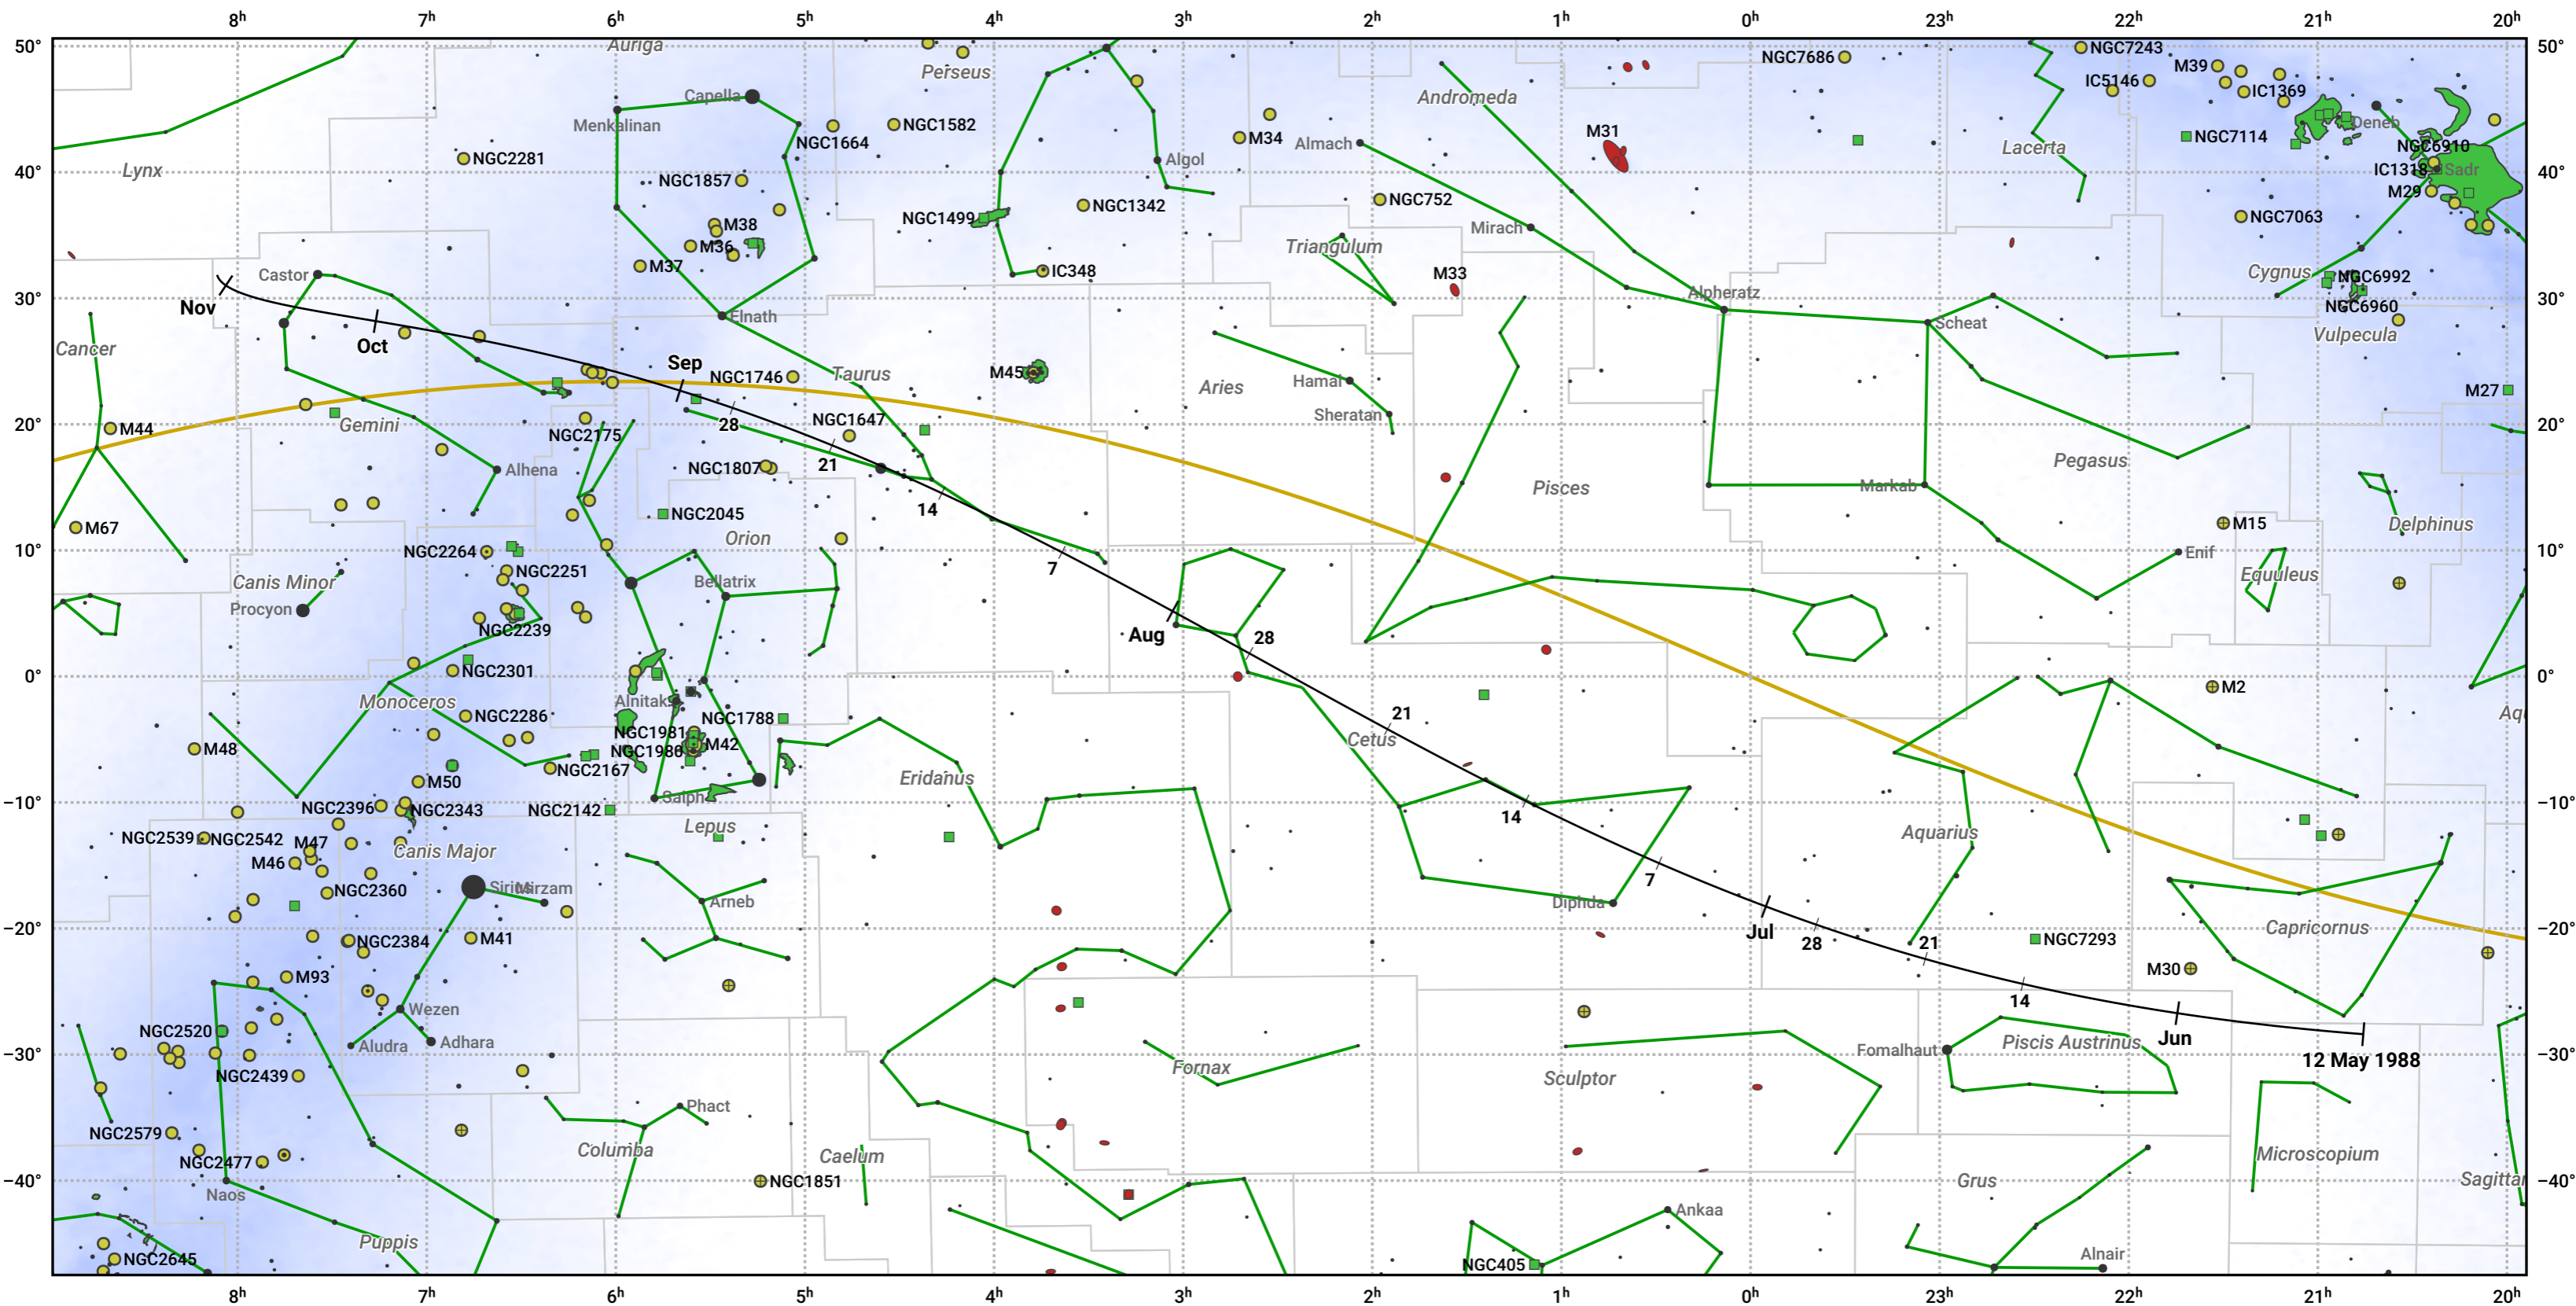

The path of 15P/Finlay starting on 12 May 1988

© Dominic Ford 2011–2024. Date markers placed at midnight UTC. Downloaded from <https://in-the-sky.org>

Magnitude scale: -5.0 -4.0 -3.0 -2.0 -1.0 0.0 -1.0 -2.0

— Ecliptic Plane

Galaxy Bright nebula Open cluster + Globular cluster

Date	Mag
1988 May 28	10.7
1988 Jun 11	9.6
1988 Jun 25	8.5
1988 Jul 1	8.1
1988 Jul 9	7.5
1988 Aug 1	6.5
1988 Sep 1	6.8
1988 Sep 22	7.6
1988 Oct 14	8.7
1988 Nov 1	9.5
1988 Nov 6	9.7