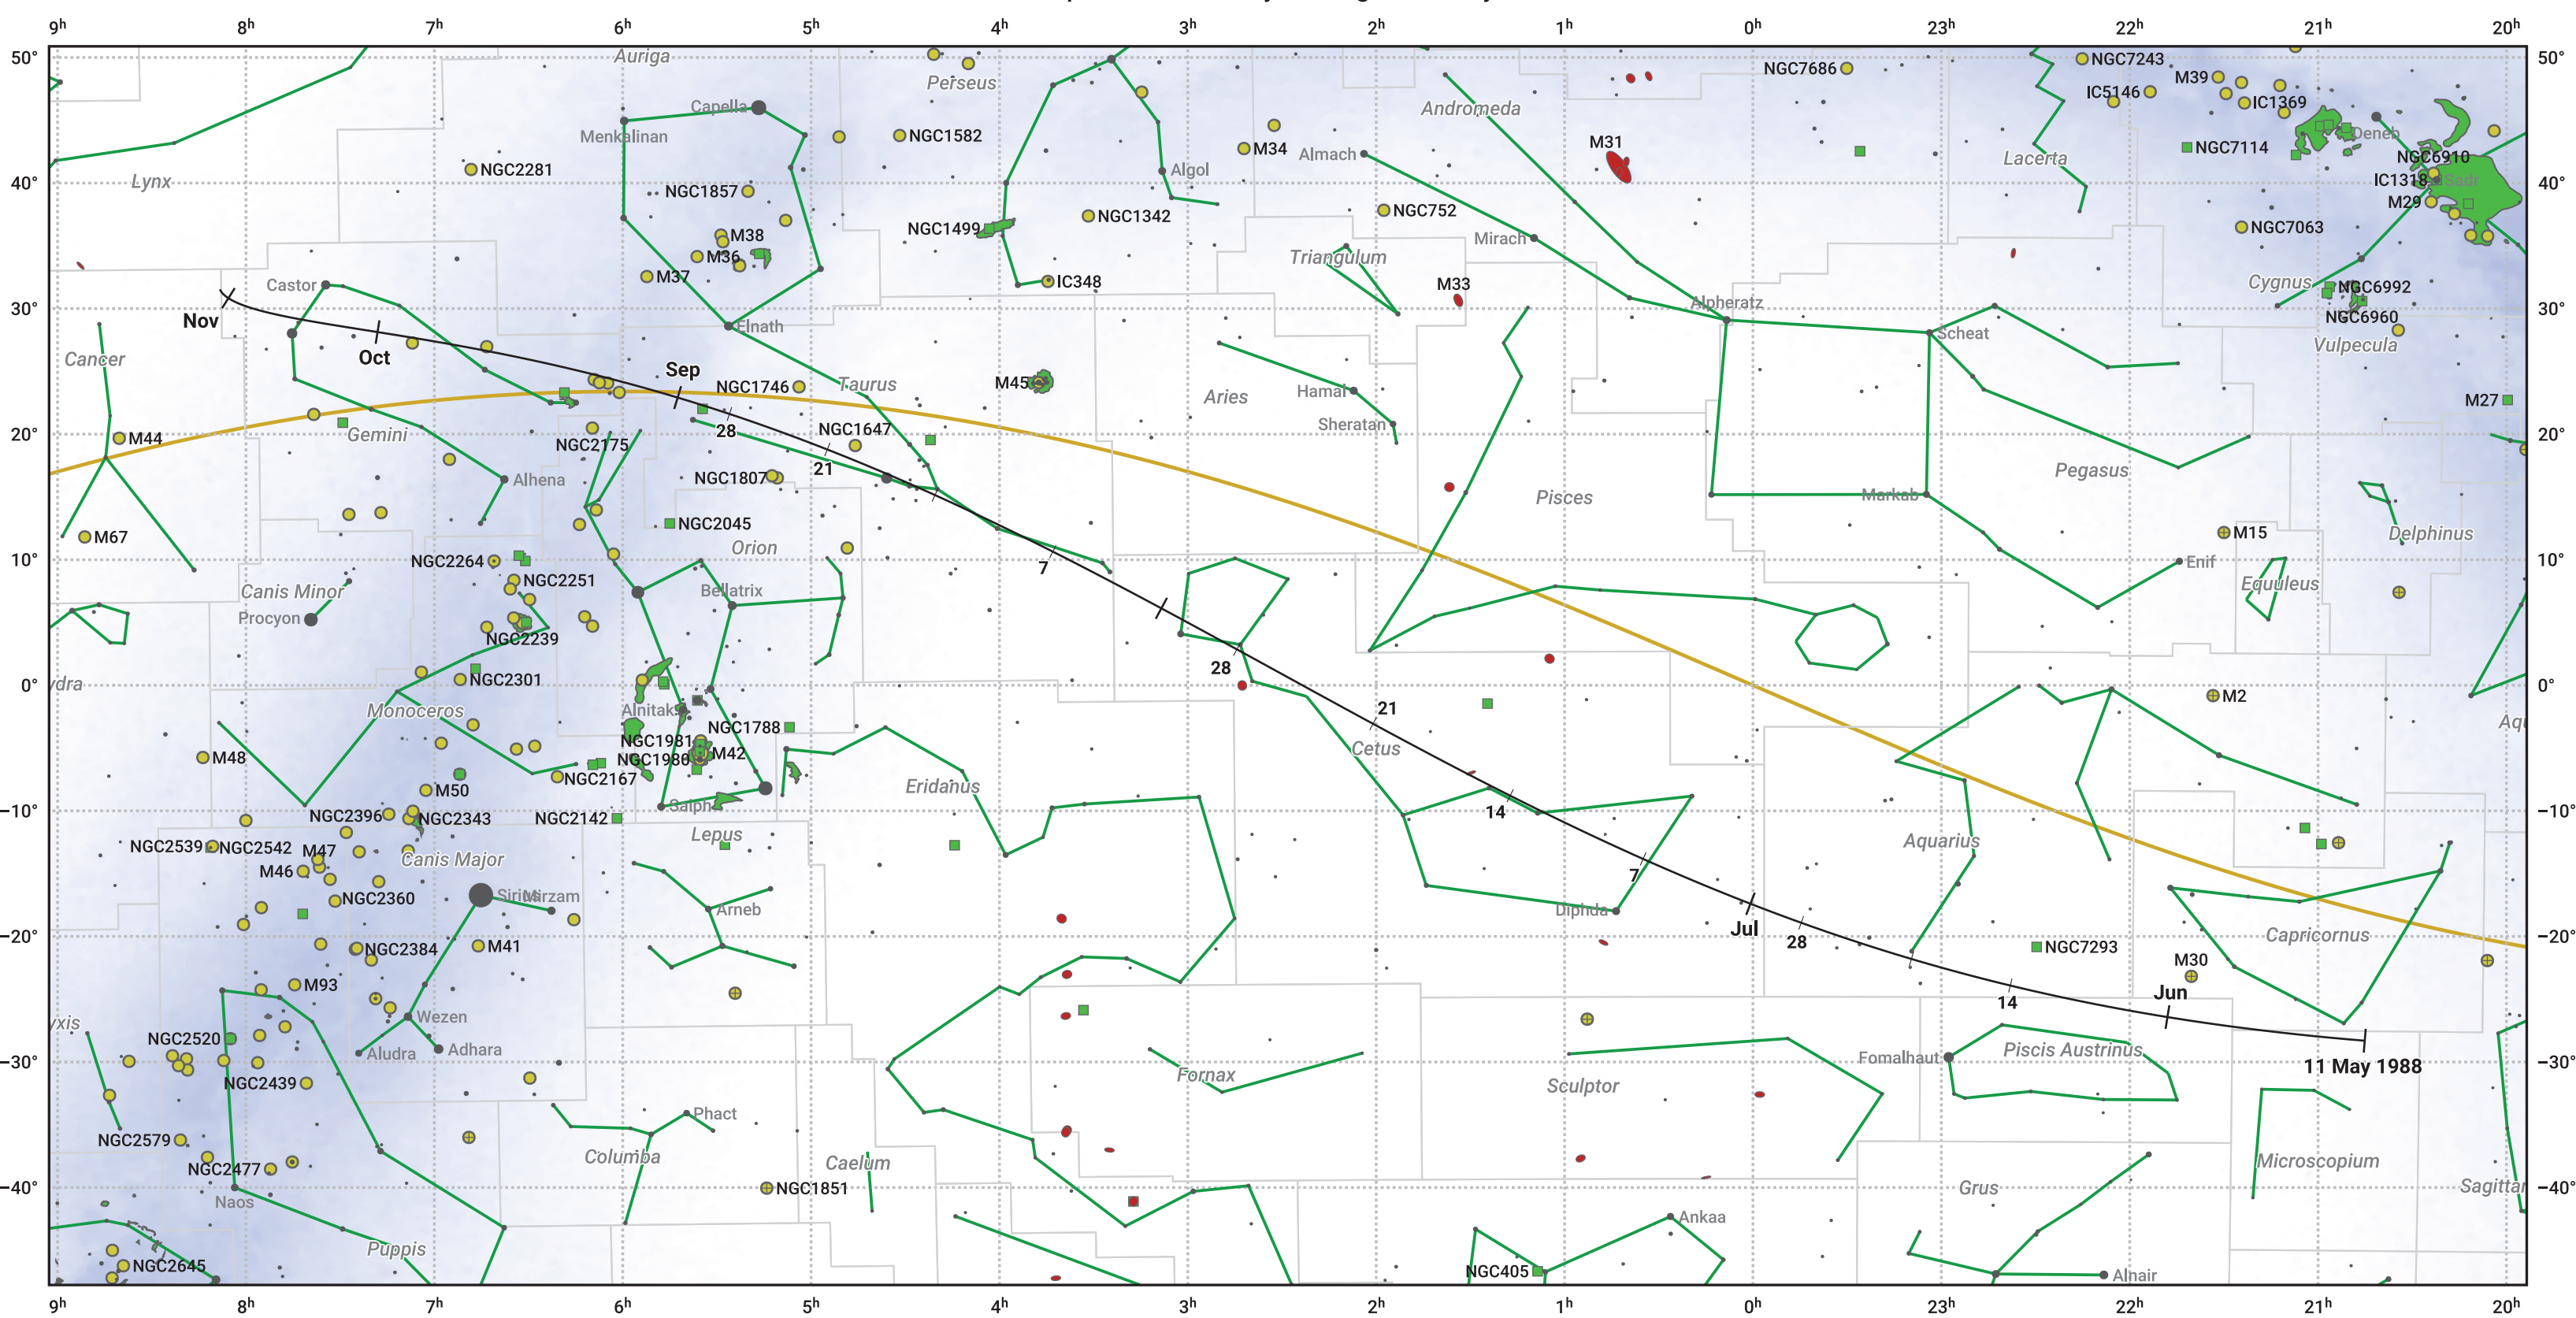

The path of 15P/Finlay starting on 11 May 1988

© Dominic Ford 2011–2024. Date markers placed at midnight UTC. Downloaded from <https://in-the-sky.org>

Magnitude scale: -5.0 -4.0 -3.0 -2.0 -1.0 -2.0

— Ecliptic Plane

- Galaxy
- Bright nebula
- Open cluster
- ⊕ Globular cluster

Date	Mag
1988 May 27	10.7
1988 Jun 10	9.7
1988 Jun 24	8.6
1988 Jul 1	8.1
1988 Jul 9	7.5
1988 Aug 5	6.5
1988 Sep 1	6.9
1988 Sep 18	7.5
1988 Oct 10	8.6
1988 Nov 1	9.5
1988 Nov 2	9.6