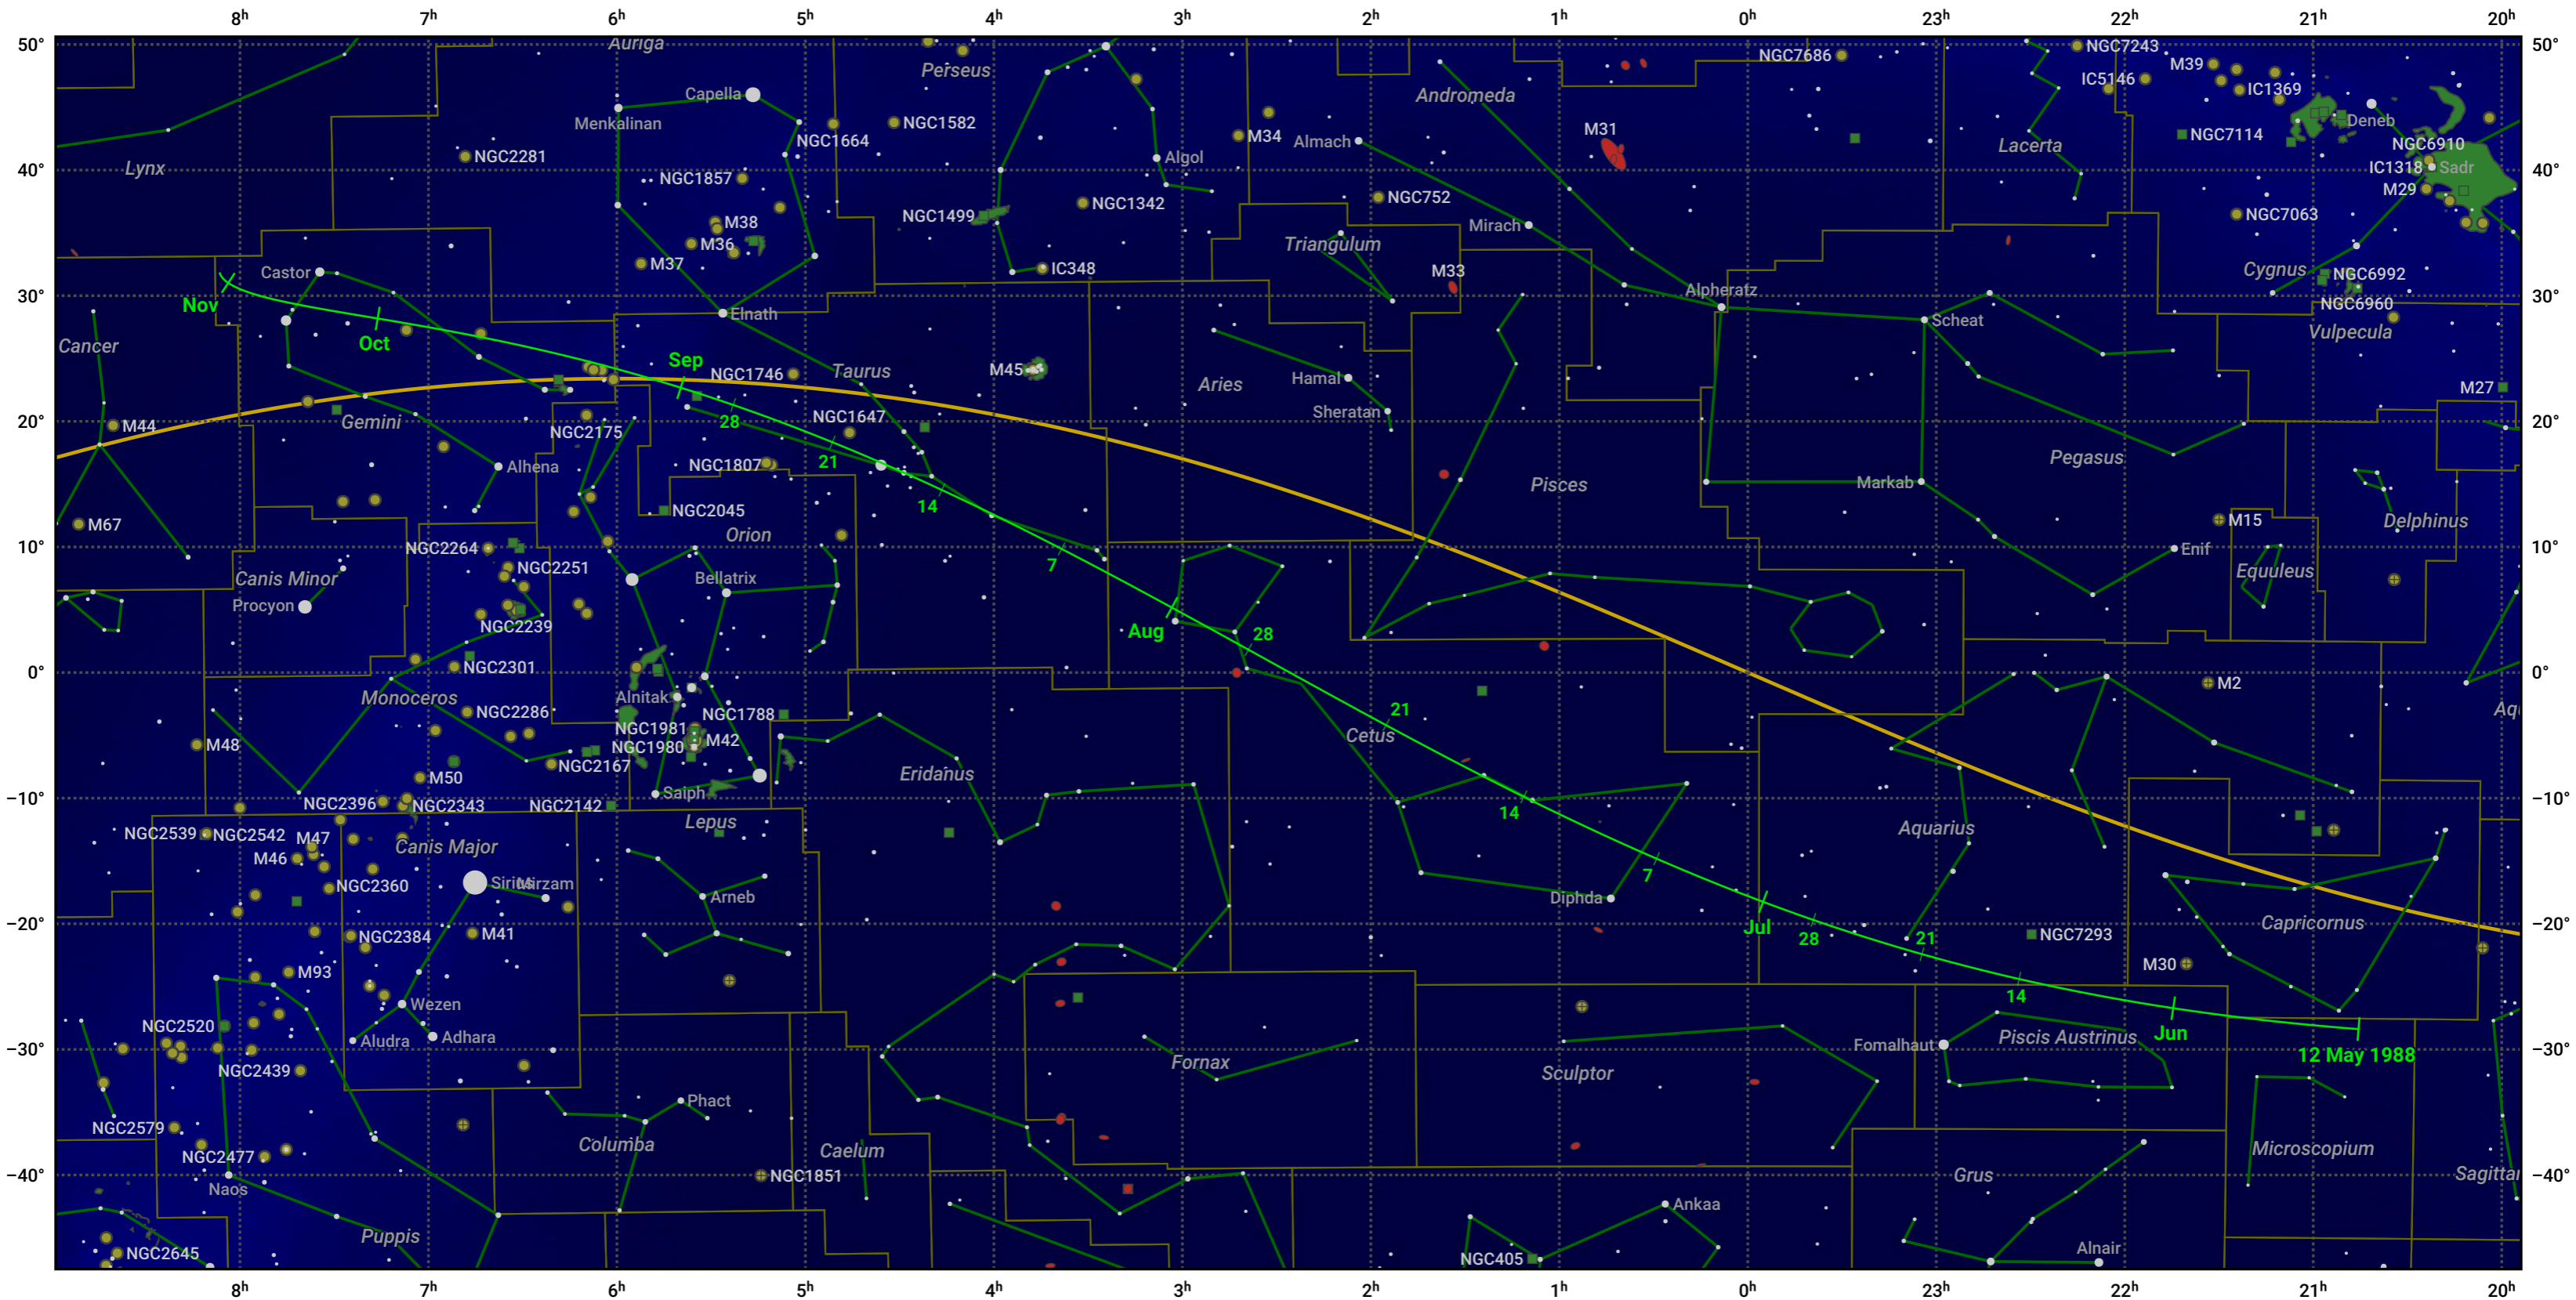

# The path of 15P/Finlay starting on 12 May 1988

© Dominic Ford 2011–2024. Date markers placed at midnight UTC. Downloaded from <https://in-the-sky.org>

Magnitude scale: 5.0 4.0 3.0 2.0 1.0 0.0 -1.0 -2.0

— Ecliptic Plane

- Galaxy
- Bright nebula
- Open cluster
- ⊕ Globular cluster

Date	Mag
1988 May 28	10.7
1988 Jun 11	9.6
1988 Jun 25	8.5
1988 Jul 1	8.1
1988 Jul 9	7.5
1988 Aug 1	6.5
1988 Sep 1	6.8
1988 Sep 22	7.6
1988 Oct 14	8.7
1988 Nov 1	9.5
1988 Nov 6	9.7