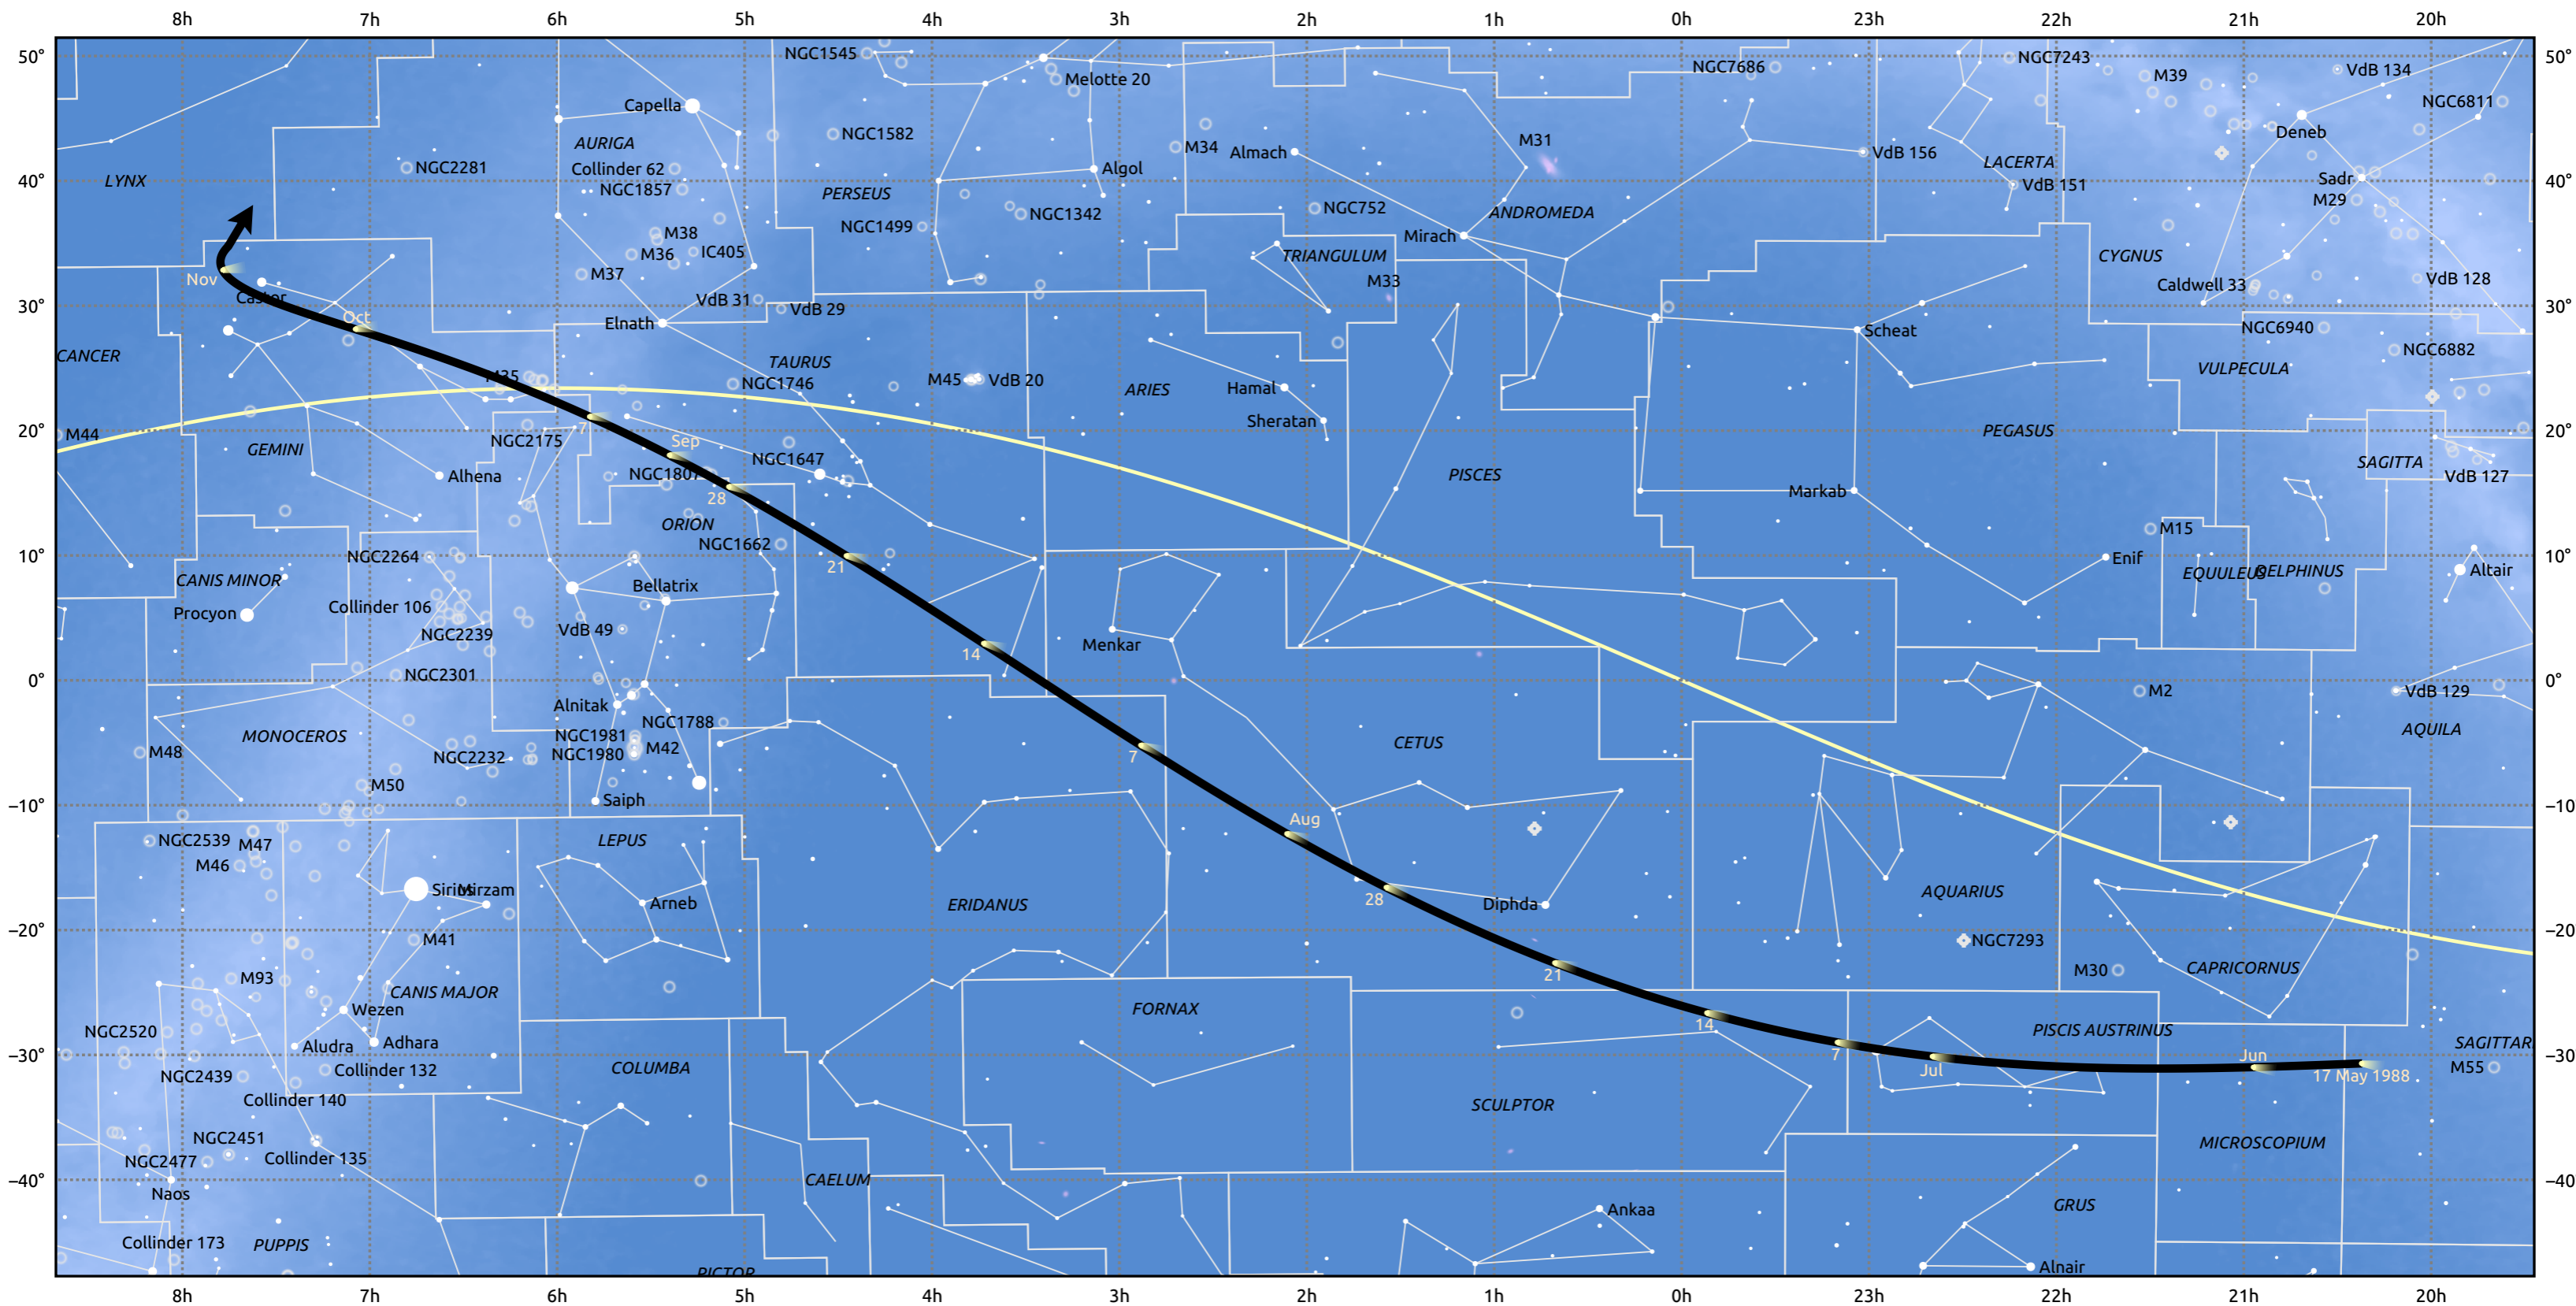

# The path of 15P/Finlay starting on 17 May 1988

© Dominic Ford 2011–2025. Date markers placed at midnight UTC. Downloaded from <https://in-the-sky.org>

Magnitude scale:  -5.0  -4.0  -3.0  -2.0  -1.0  0.0  -1.0  -2.0

Ecliptic Plane

Galaxy  Bright nebula  Open cluster  Globular cluster  Planetary nebula

Date	Mag
1988 Jun 1	10.7
1988 Jun 14	9.7
1988 Jun 26	8.6
1988 Jul 1	8.2
1988 Jul 8	7.6
1988 Jul 20	6.6
1988 Aug 7	5.6
1988 Sep 1	5.7
1988 Sep 22	6.6
1988 Oct 13	7.6
1988 Nov 1	8.6
1988 Nov 3	8.7