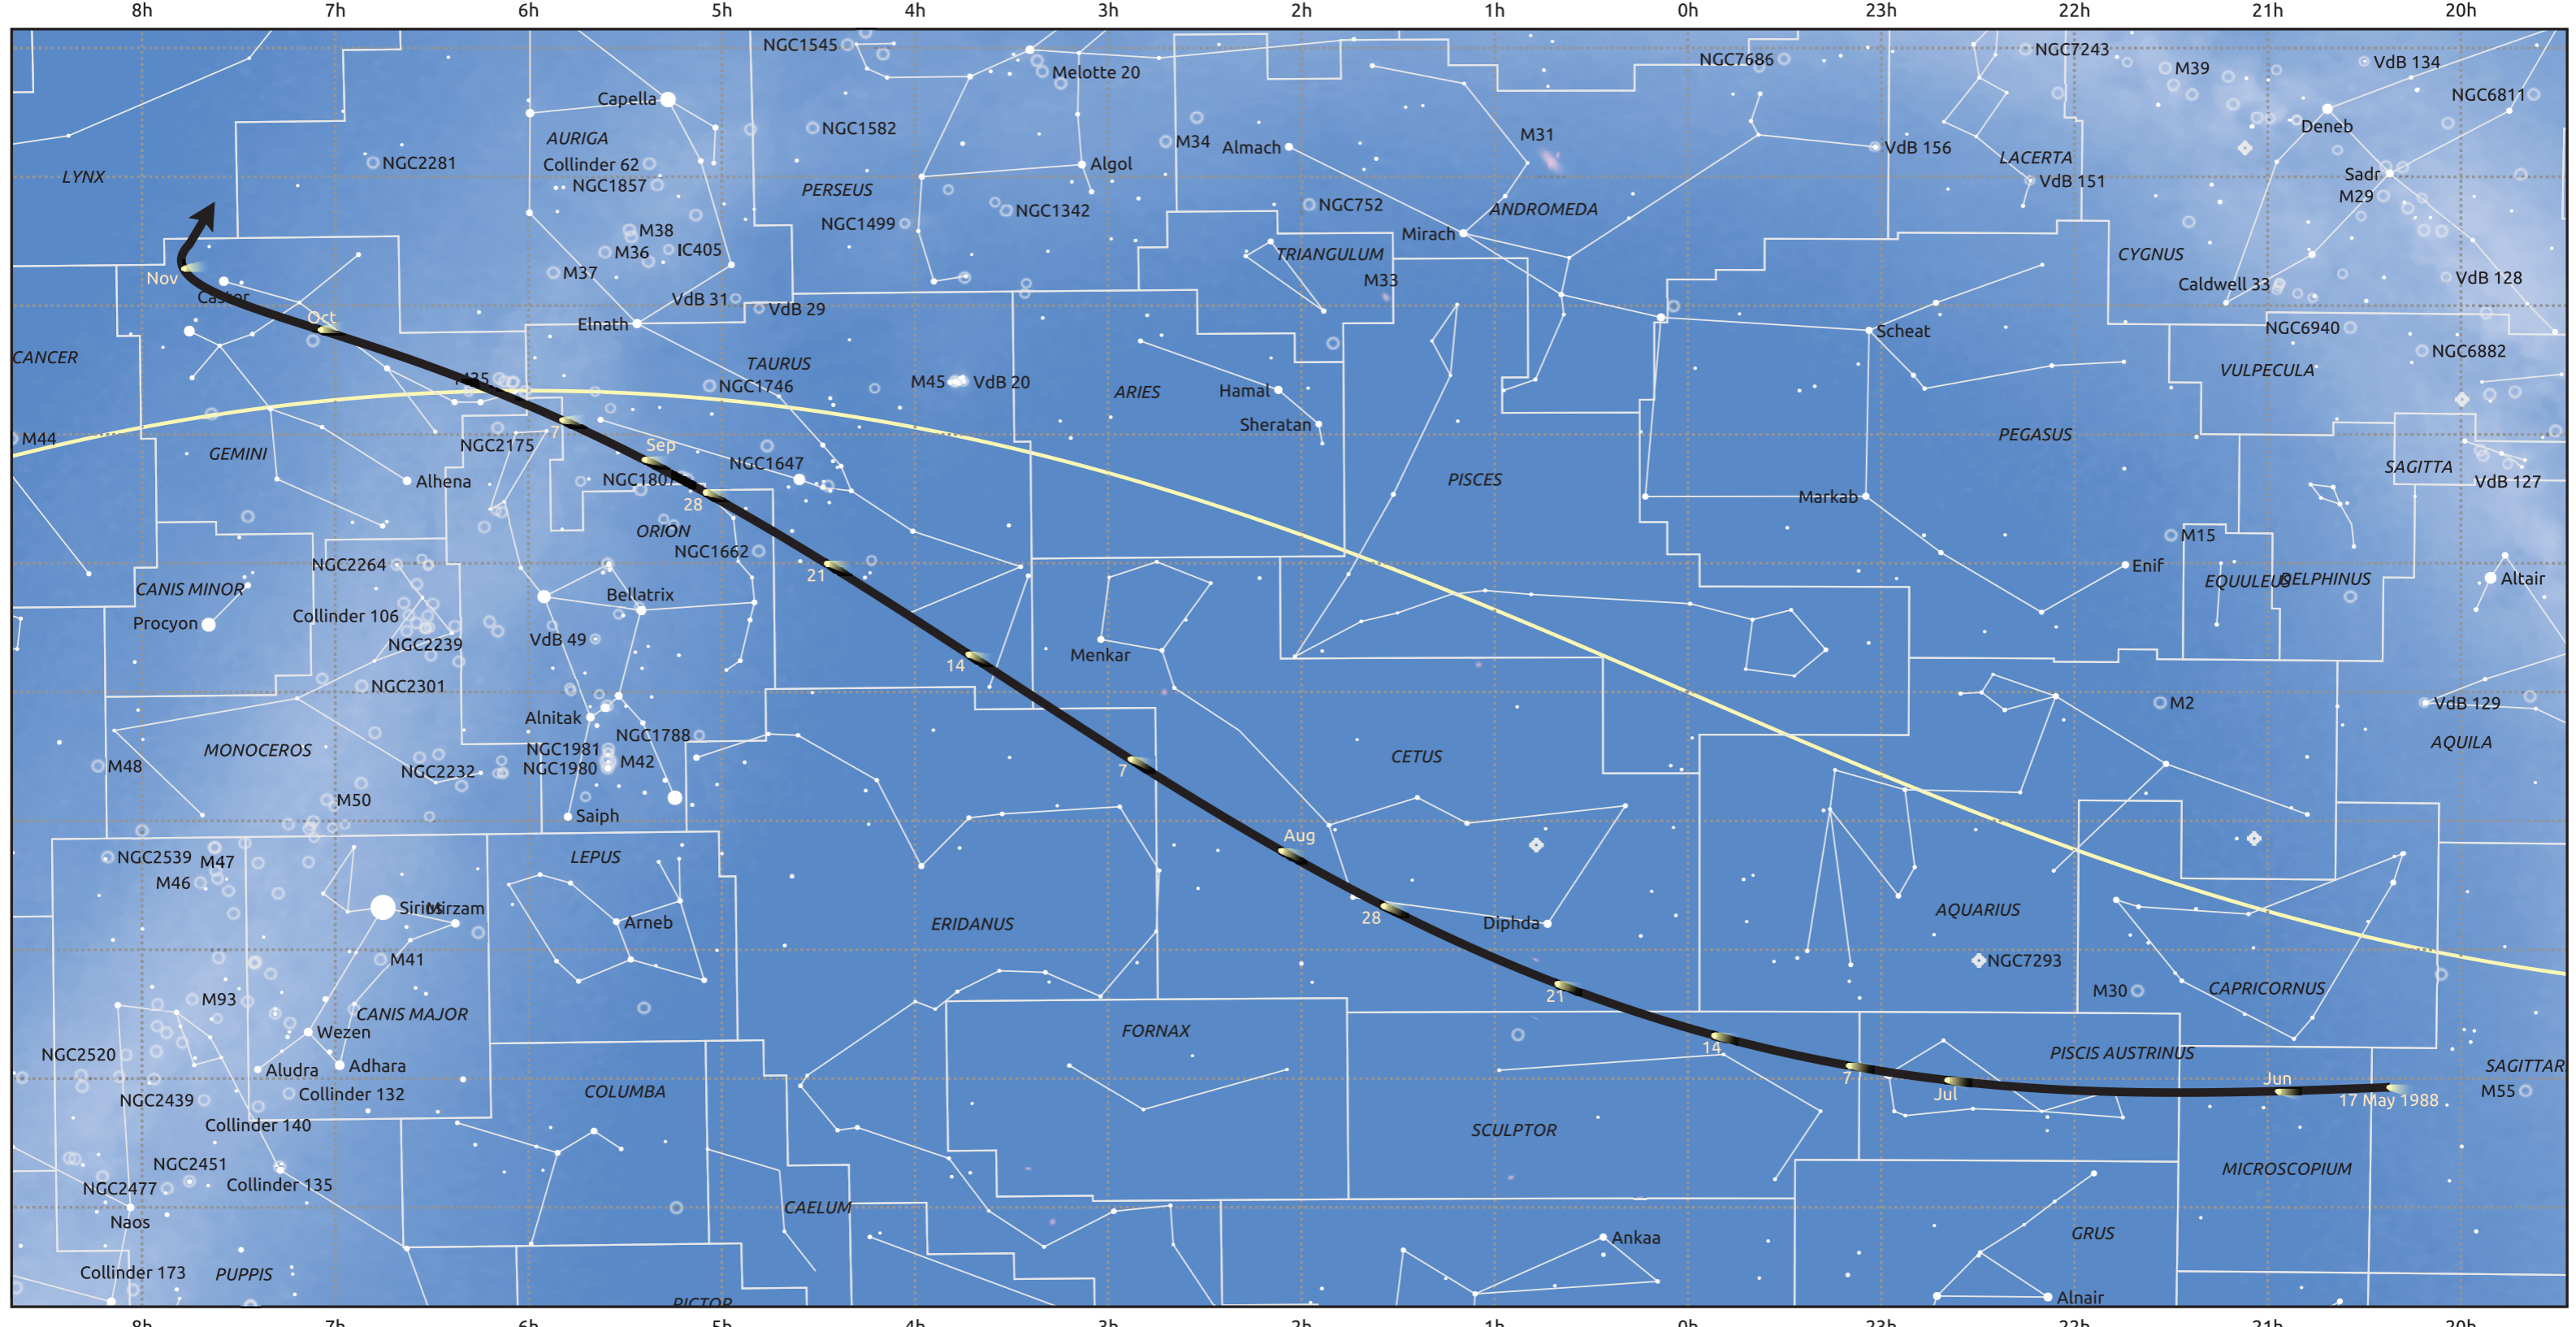

The path of 15P/Finlay starting on 17 May 1988

© Dominic Ford 2011–2025. Date markers placed at midnight UTC. Downloaded from <https://in-the-sky.org>

Magnitude scale: -5.0 -4.0 -3.0 -2.0 -1.0 0.0 -1.0 -2.0

Ecliptic Plane

Galaxy Bright nebula Open cluster Globular cluster Planetary nebula

| Date | Mag |
|-------------|------|
| 1988 Jun 1 | 10.7 |
| 1988 Jun 14 | 9.7 |
| 1988 Jun 26 | 8.6 |
| 1988 Jul 1 | 8.2 |
| 1988 Jul 8 | 7.6 |
| 1988 Jul 20 | 6.6 |
| 1988 Aug 7 | 5.6 |
| 1988 Sep 1 | 5.7 |
| 1988 Sep 22 | 6.6 |
| 1988 Oct 13 | 7.6 |
| 1988 Nov 1 | 8.6 |
| 1988 Nov 3 | 8.7 |