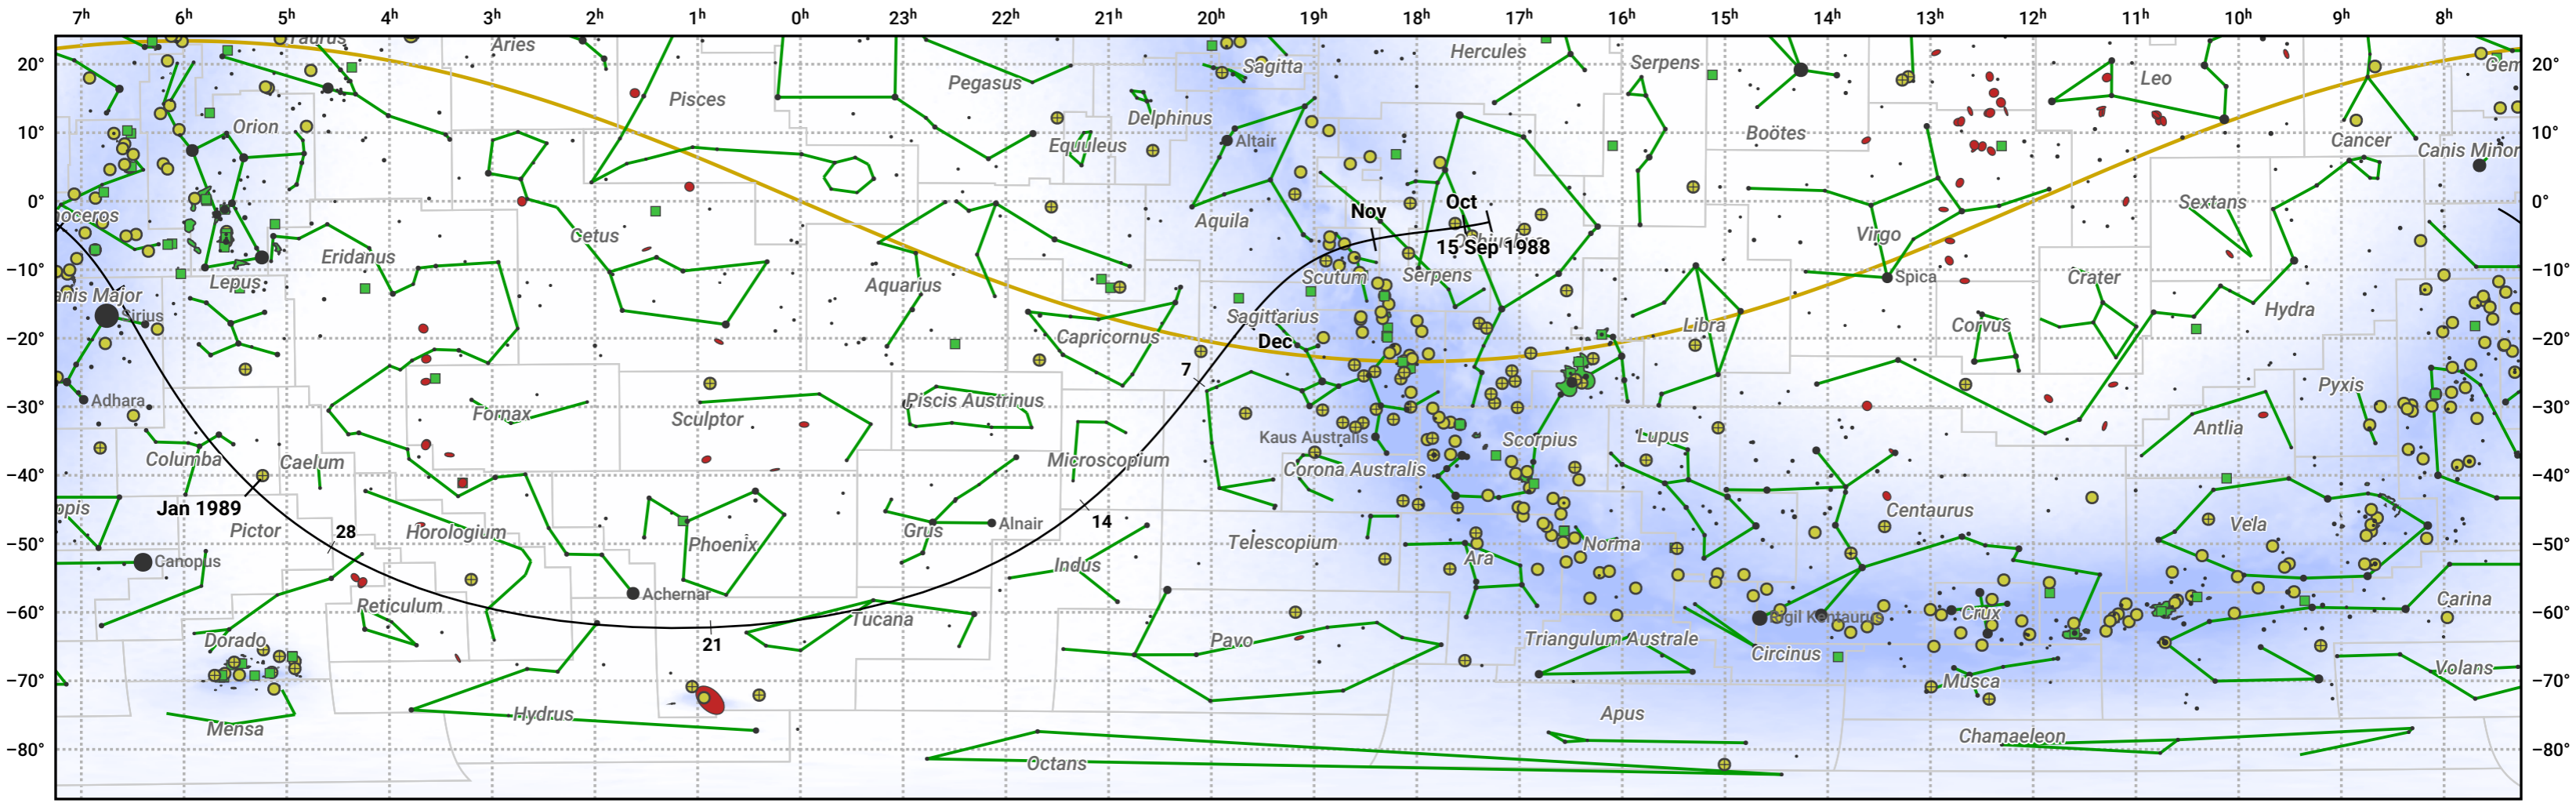

The path of 141P/Machholz starting on 15 Sep 1988

© Dominic Ford 2011–2024. Date markers placed at midnight UTC. Downloaded from <https://in-the-sky.org>

Date	Mag
1988 Sep 27	12.8
1988 Oct 7	11.8
1988 Oct 17	10.7
1988 Oct 27	9.7
1988 Nov 1	9.2
1988 Nov 7	8.6
1988 Nov 22	7.5
1989 Jan 1	8.7
1989 Jan 7	9.8
1989 Jan 13	10.8
1989 Jan 20	11.9
1989 Jan 28	13.0
1989 Feb 5	14.0
1989 Feb 14	15.1
1989 Feb 24	16.2
1989 Mar 1	16.7
1989 Mar 7	17.3