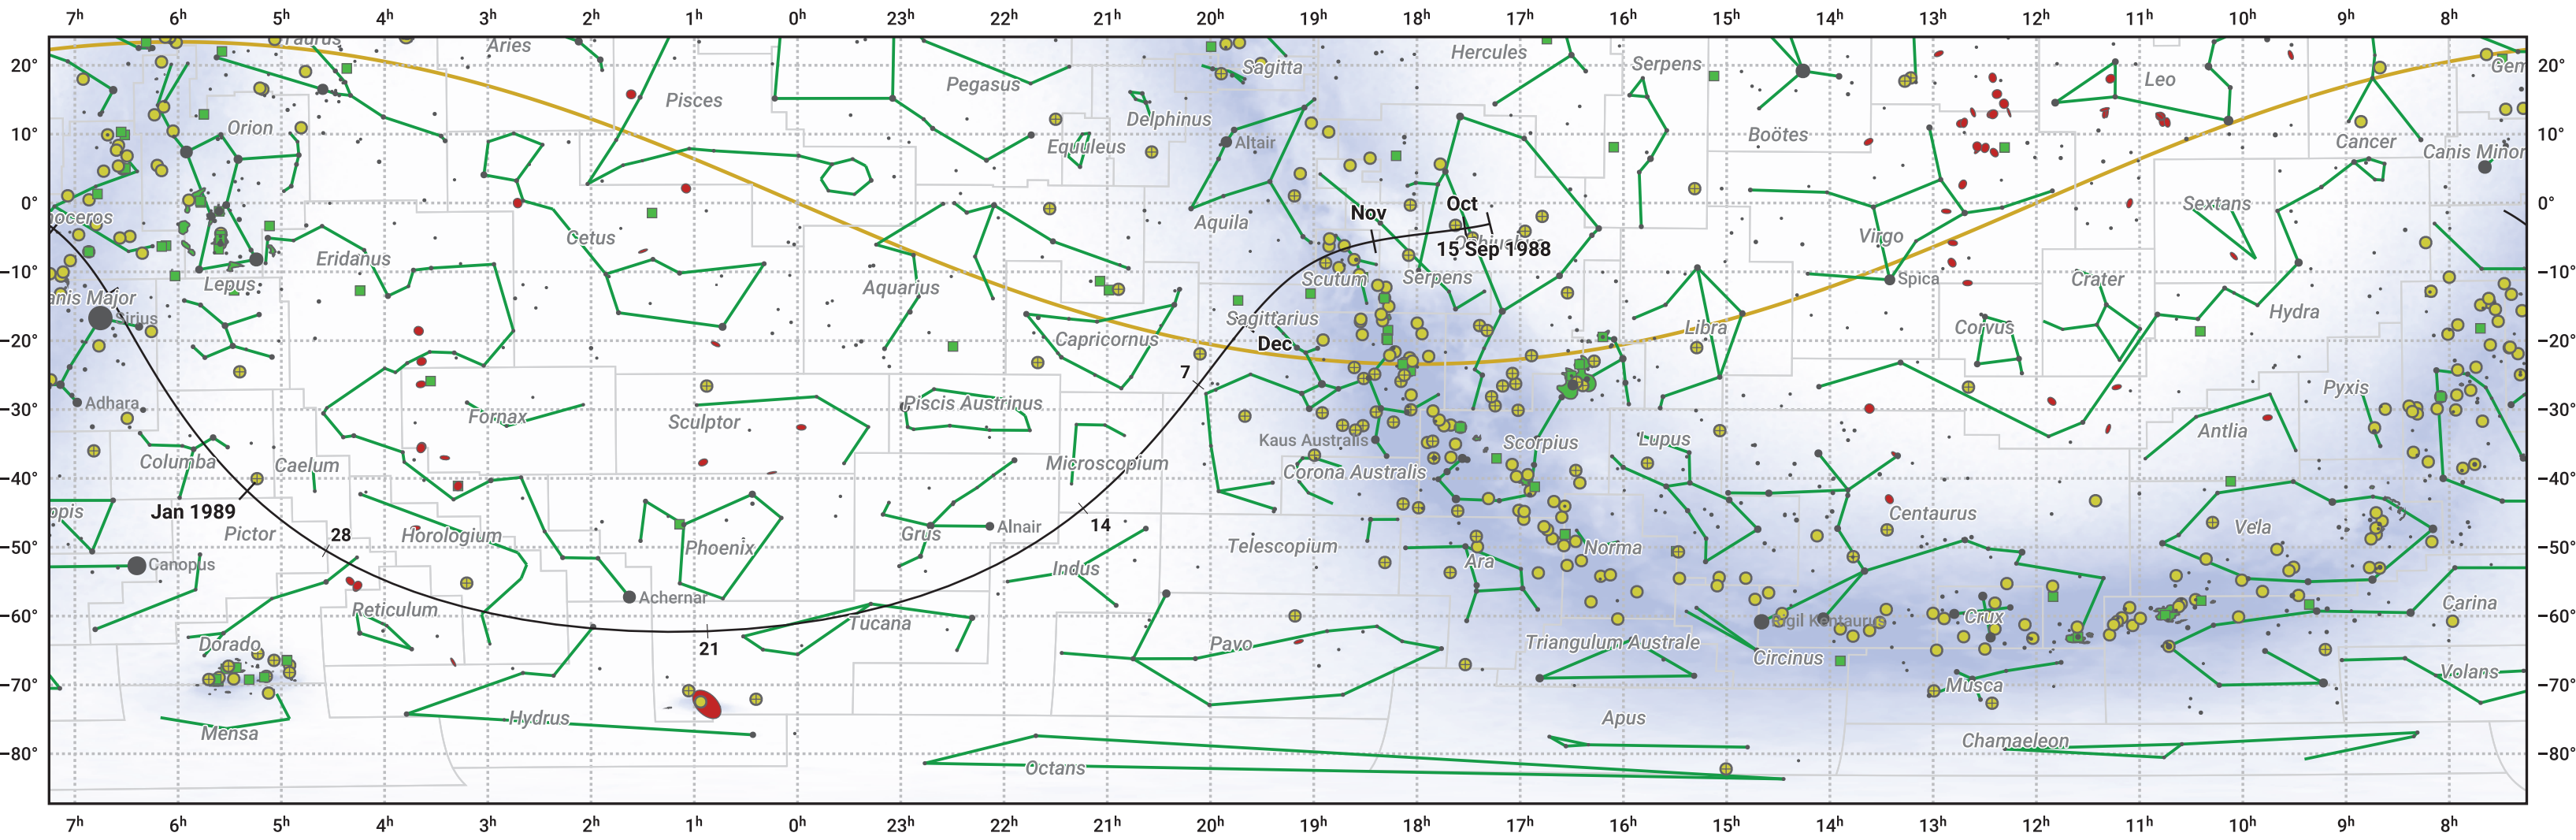

The path of 141P/Machholz starting on 15 Sep 1988

© Dominic Ford 2011–2024. Date markers placed at midnight UTC. Downloaded from <https://in-the-sky.org>

Magnitude scale: 5.0 4.0 3.0 2.0 1.0 0.0 -1.0 -2.0

Ecliptic Plane

Galaxy Bright nebula Open cluster + Globular cluster

Date	Mag
1988 Sep 27	12.8
1988 Oct 7	11.8
1988 Oct 17	10.7
1988 Oct 27	9.7
1988 Nov 1	9.2
1988 Nov 7	8.6
1988 Nov 22	7.5
1989 Jan 1	8.7
1989 Jan 7	9.8
1989 Jan 13	10.8
1989 Jan 20	11.9
1989 Jan 28	13.0
1989 Feb 5	14.0
1989 Feb 14	15.1
1989 Feb 24	16.2
1989 Mar 1	16.7
1989 Mar 7	17.3