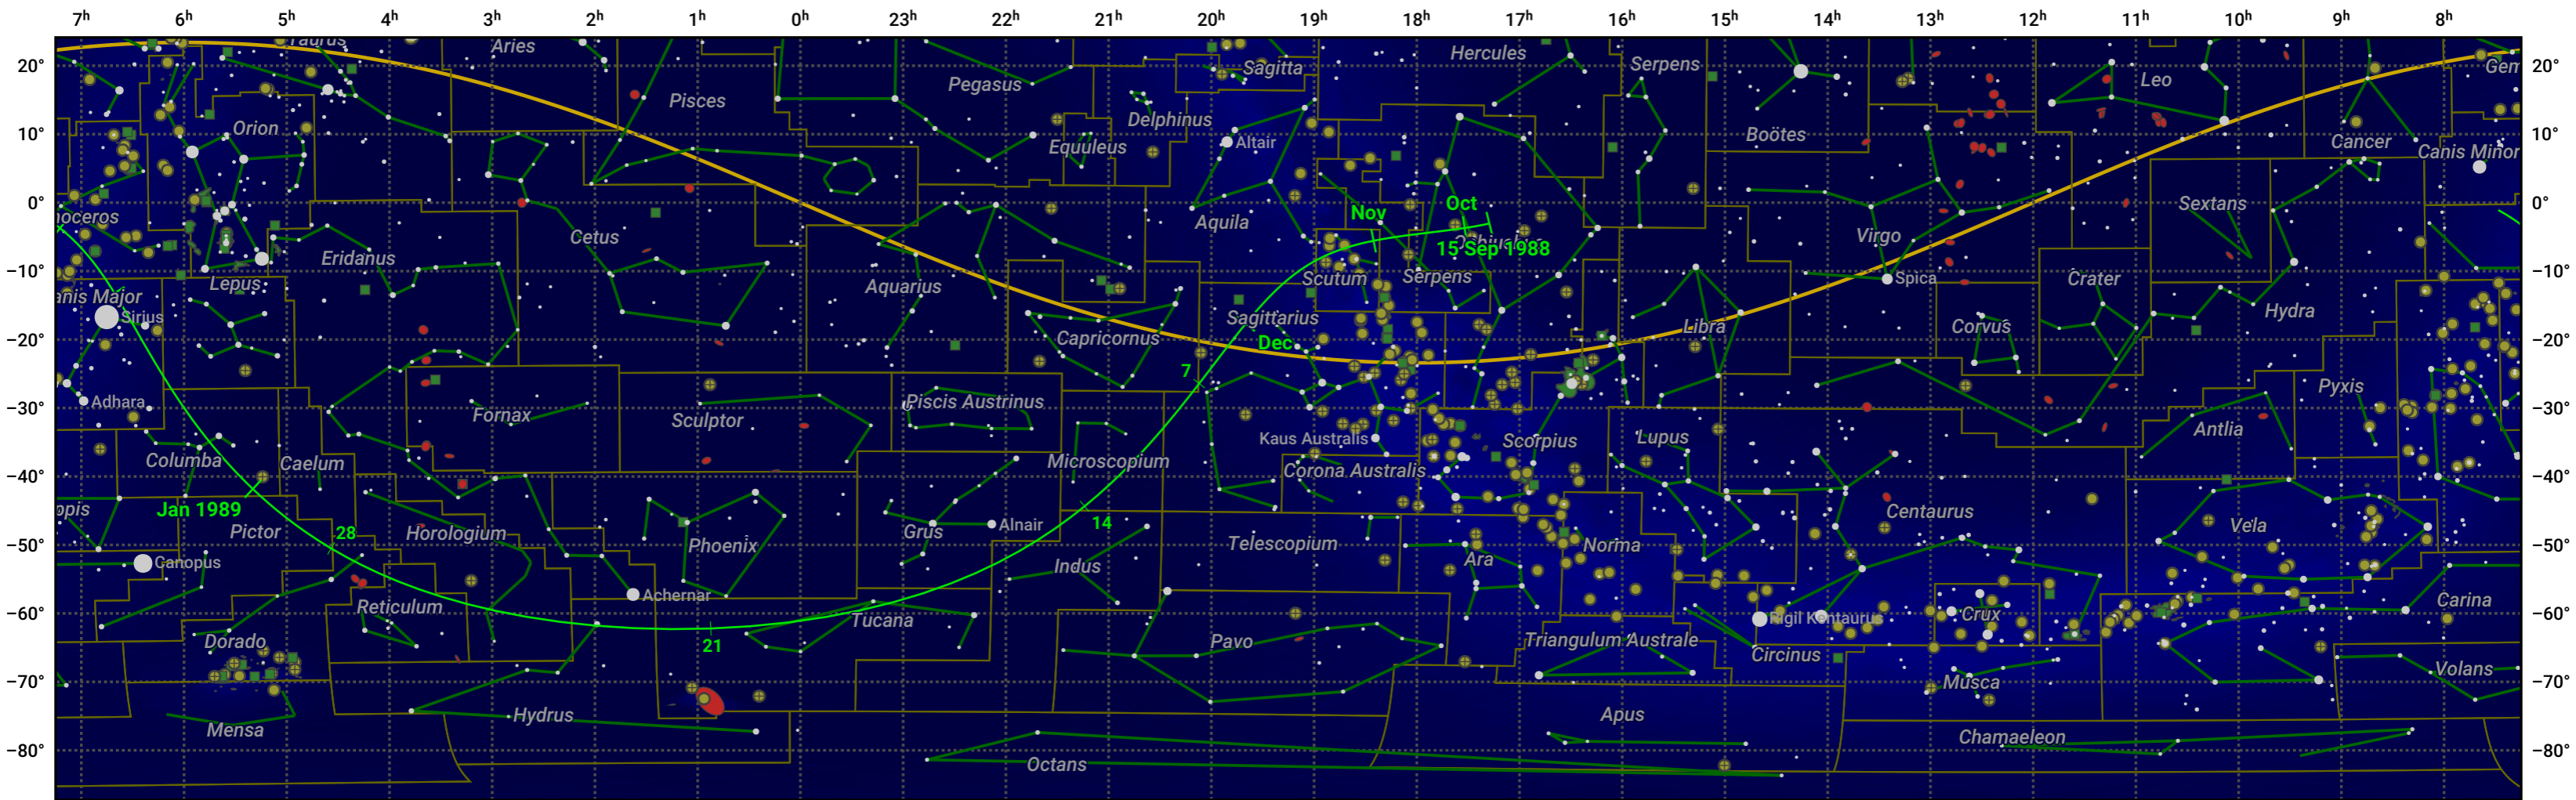

The path of 141P/Machholz starting on 15 Sep 1988

© Dominic Ford 2011–2024. Date markers placed at midnight UTC. Downloaded from <https://in-the-sky.org>

| Date | Mag |
|-------------|------|
| 1988 Sep 27 | 12.8 |
| 1988 Oct 7 | 11.8 |
| 1988 Oct 17 | 10.7 |
| 1988 Oct 27 | 9.7 |
| 1988 Nov 1 | 9.2 |
| 1988 Nov 7 | 8.6 |
| 1988 Nov 22 | 7.5 |
| 1989 Jan 1 | 8.7 |
| 1989 Jan 7 | 9.8 |
| 1989 Jan 13 | 10.8 |
| 1989 Jan 20 | 11.9 |
| 1989 Jan 28 | 13.0 |
| 1989 Feb 5 | 14.0 |
| 1989 Feb 14 | 15.1 |
| 1989 Feb 24 | 16.2 |
| 1989 Mar 1 | 16.7 |
| 1989 Mar 7 | 17.3 |