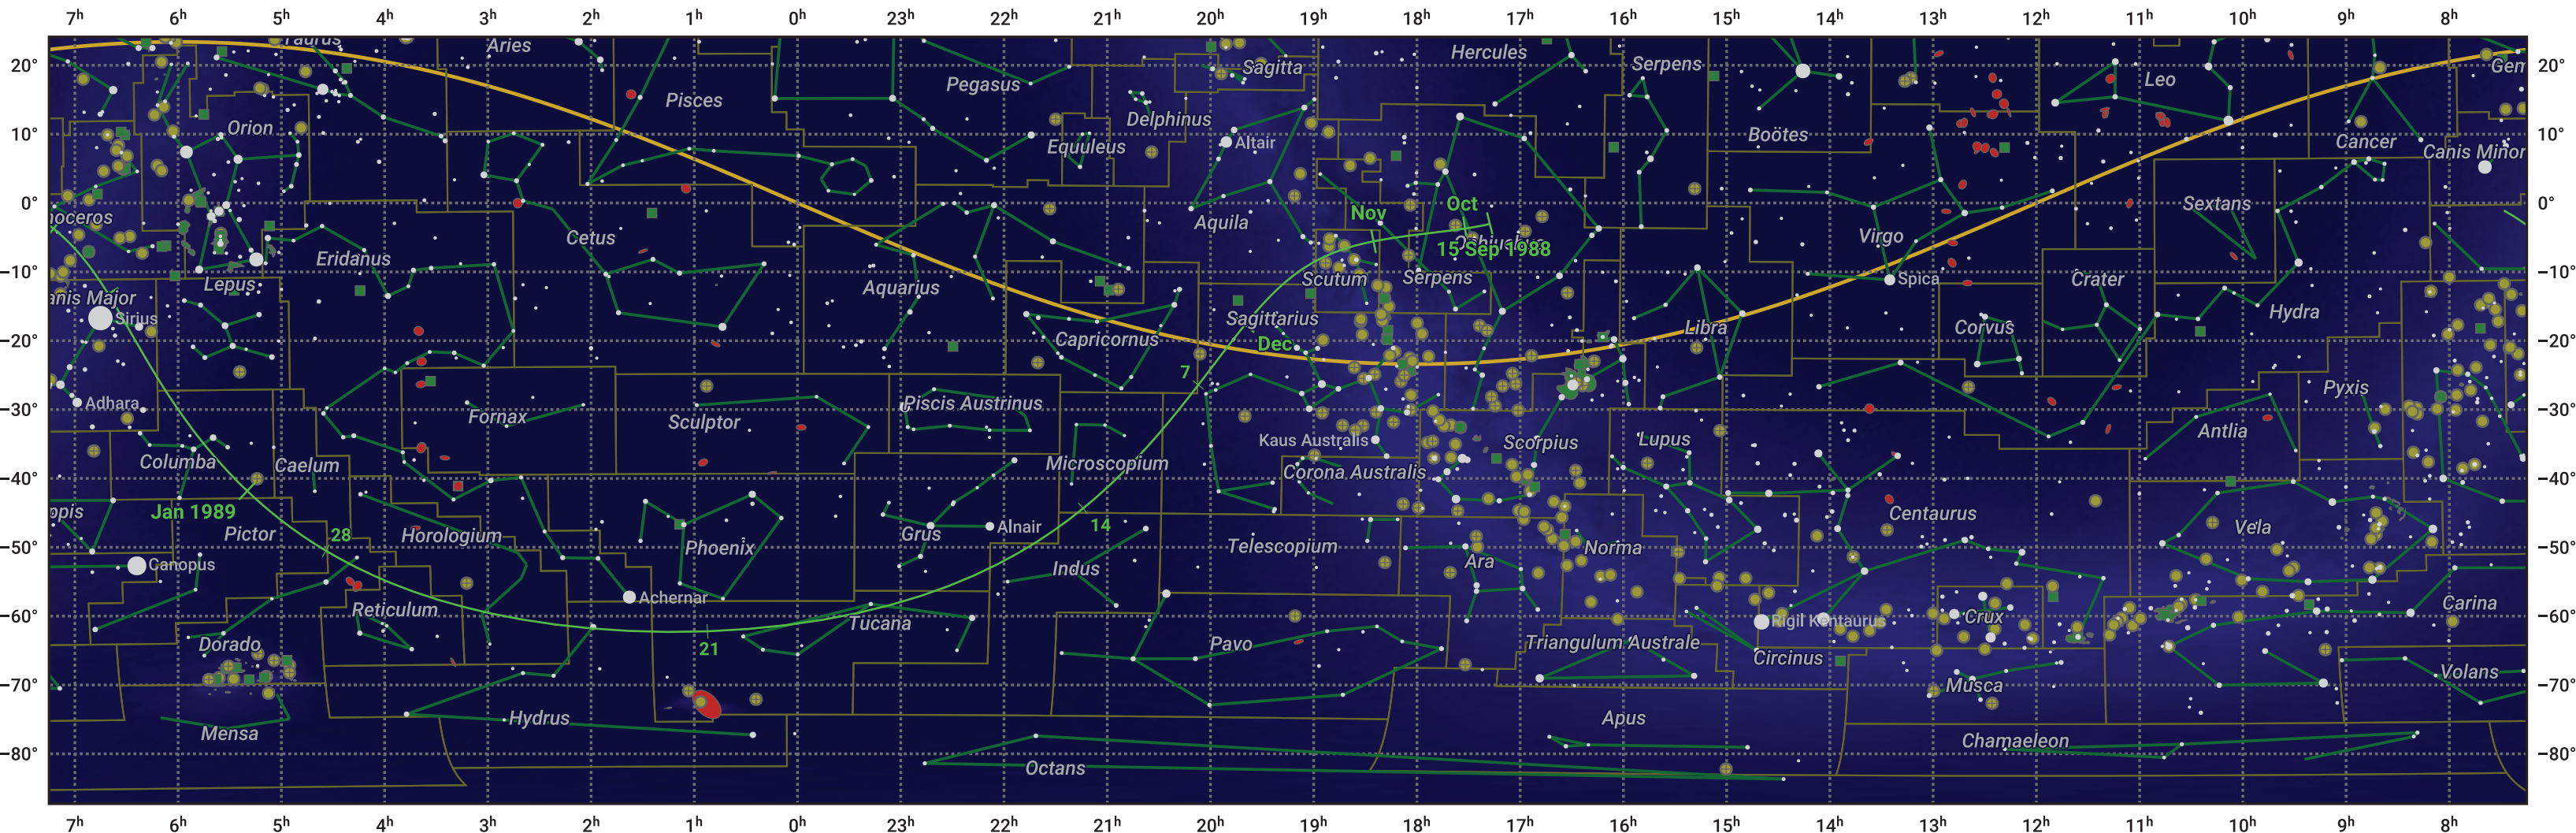

The path of 141P/Machholz starting on 15 Sep 1988

© Dominic Ford 2011–2024. Date markers placed at midnight UTC. Downloaded from <https://in-the-sky.org>

| Date | Mag |
|-------------|------|
| 1988 Sep 27 | 12.8 |
| 1988 Oct 7 | 11.8 |
| 1988 Oct 17 | 10.7 |
| 1988 Oct 27 | 9.7 |
| 1988 Nov 1 | 9.2 |
| 1988 Nov 7 | 8.6 |
| 1988 Nov 22 | 7.5 |
| 1989 Jan 1 | 8.7 |
| 1989 Jan 7 | 9.8 |
| 1989 Jan 13 | 10.8 |
| 1989 Jan 20 | 11.9 |
| 1989 Jan 28 | 13.0 |
| 1989 Feb 5 | 14.0 |
| 1989 Feb 14 | 15.1 |
| 1989 Feb 24 | 16.2 |
| 1989 Mar 1 | 16.7 |
| 1989 Mar 7 | 17.3 |