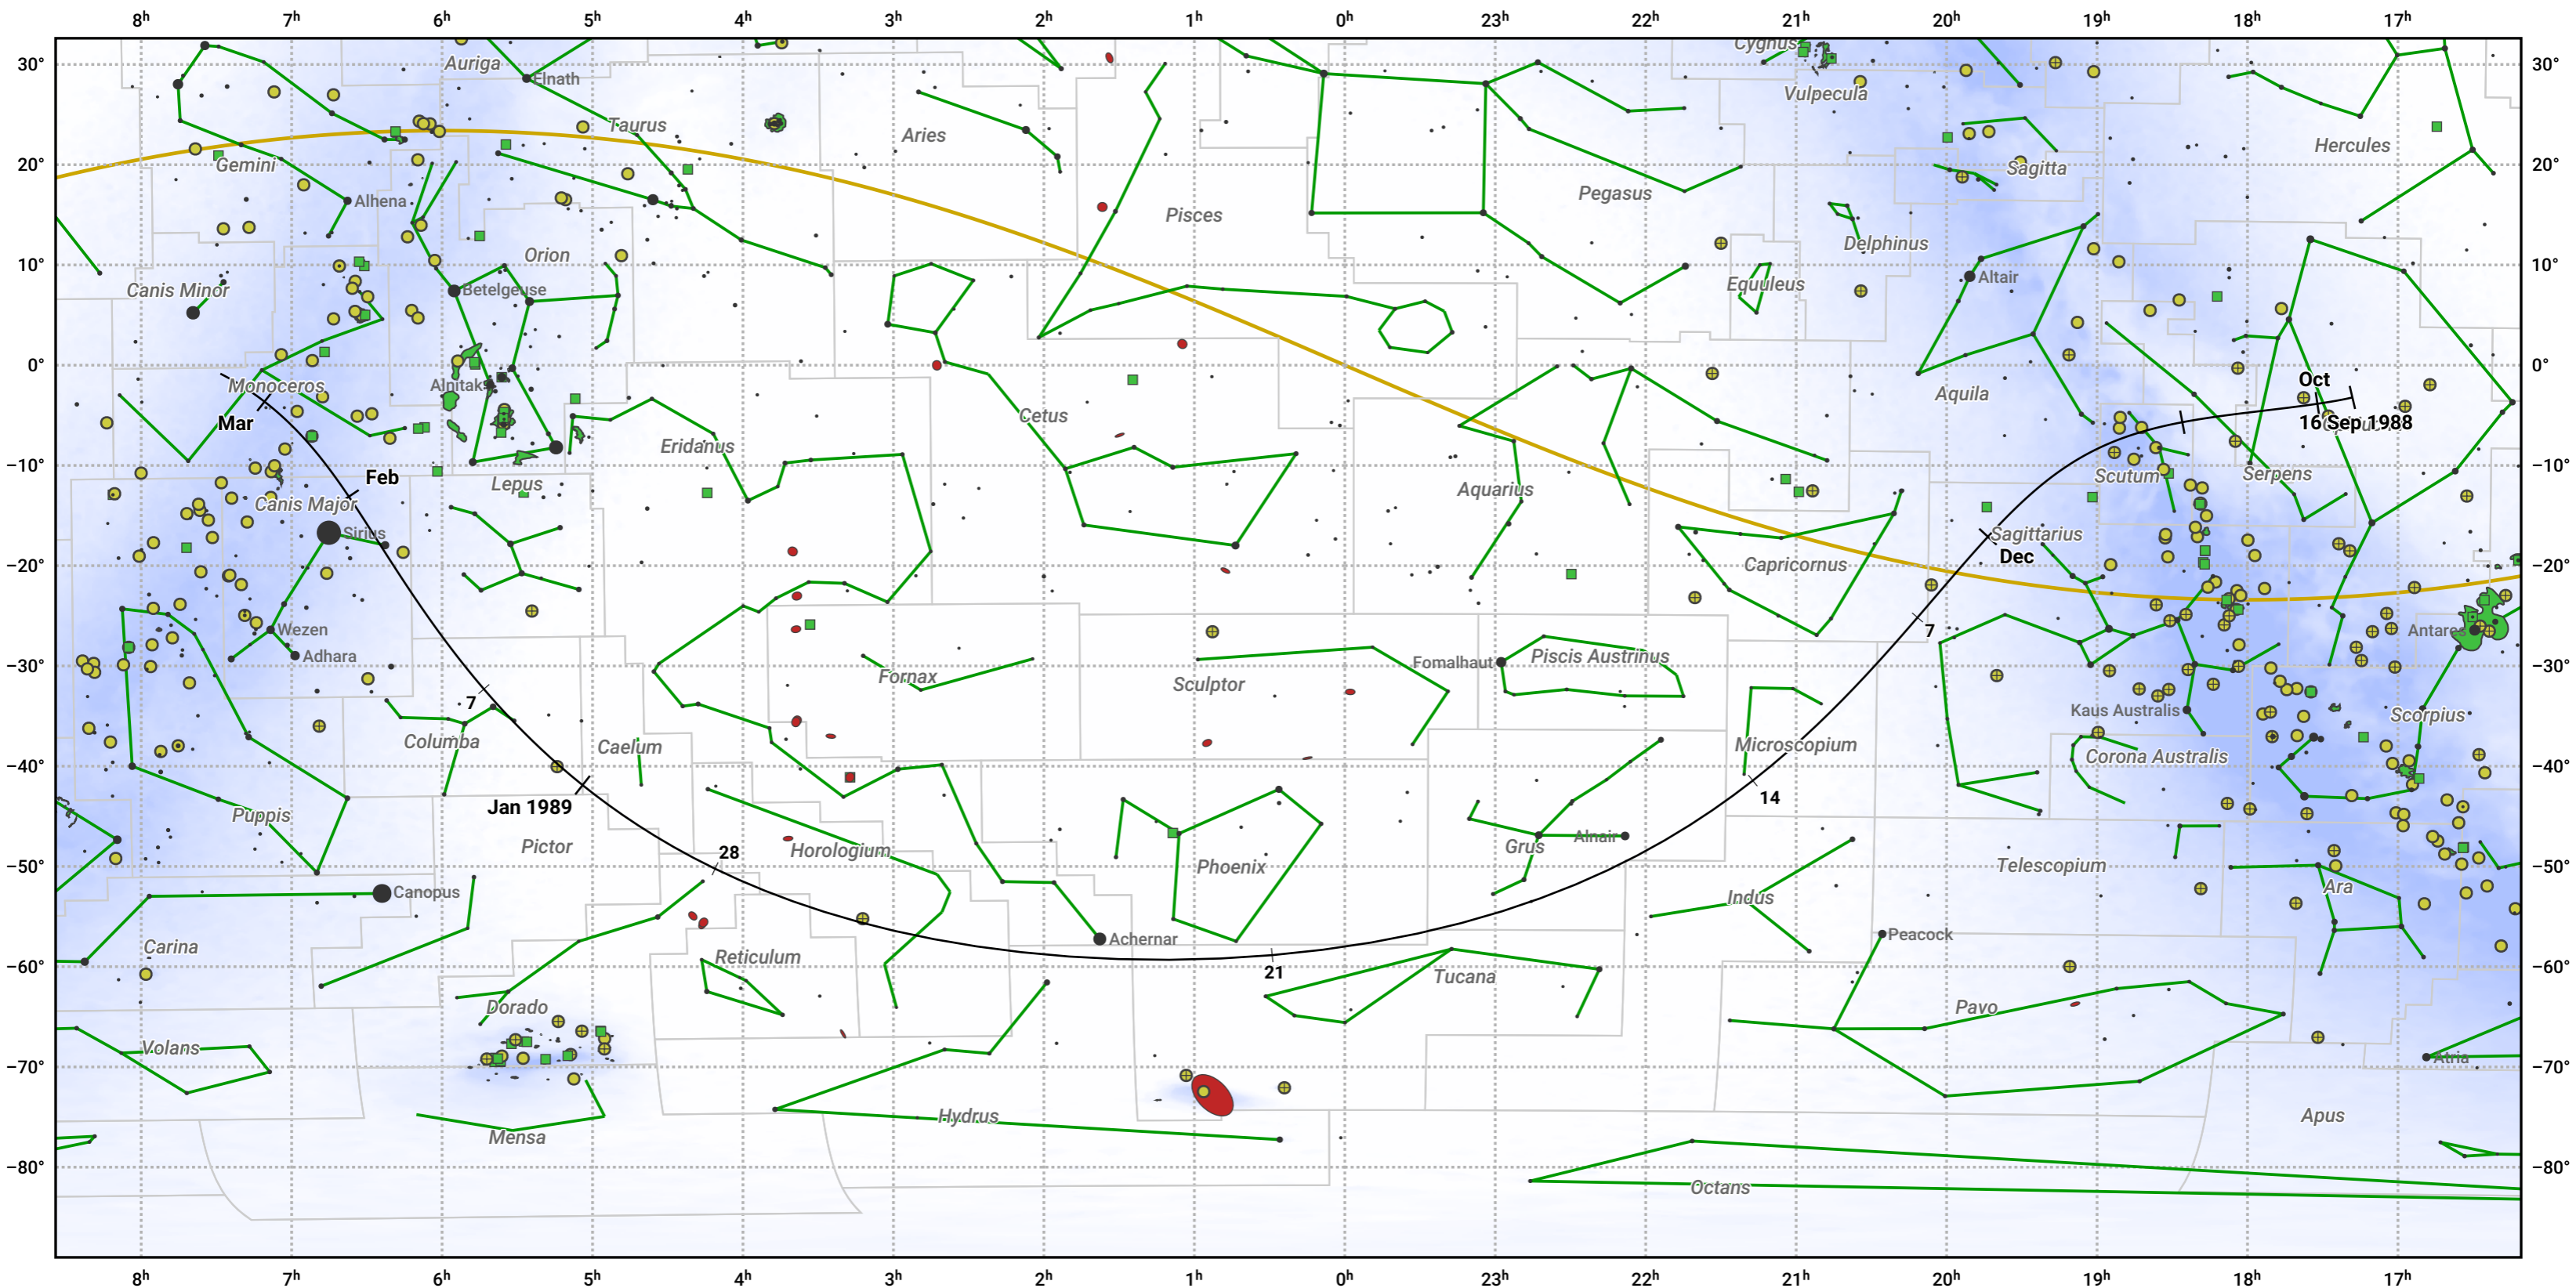

# The path of 141P/Machholz starting on 16 Sep 1988

© Dominic Ford 2011–2024. Date markers placed at midnight UTC. Downloaded from <https://in-the-sky.org>

Magnitude scale:  $\bullet$  -5.0  $\bullet$  -4.0  $\bullet$  -3.0  $\bullet$  -2.0  $\bullet$  -1.0  $\bullet$  0.0  $\bullet$  -1.0  $\bullet$  -2.0

— Ecliptic Plane

◌ Galaxy   
 ◻ Bright nebula   
 ◉ Open cluster   
 ⊕ Globular cluster

Date	Mag
1988 Sep 28	12.8
1988 Oct 8	11.8
1988 Oct 18	10.7
1988 Oct 28	9.6
1988 Nov 1	9.2
1988 Nov 8	8.6
1988 Nov 22	7.6
1989 Jan 1	8.6
1989 Jan 7	9.7
1989 Jan 13	10.7
1989 Jan 20	11.8
1989 Jan 28	13.0
1989 Feb 5	14.0
1989 Feb 14	15.1
1989 Feb 24	16.1
1989 Mar 1	16.7
1989 Mar 7	17.2