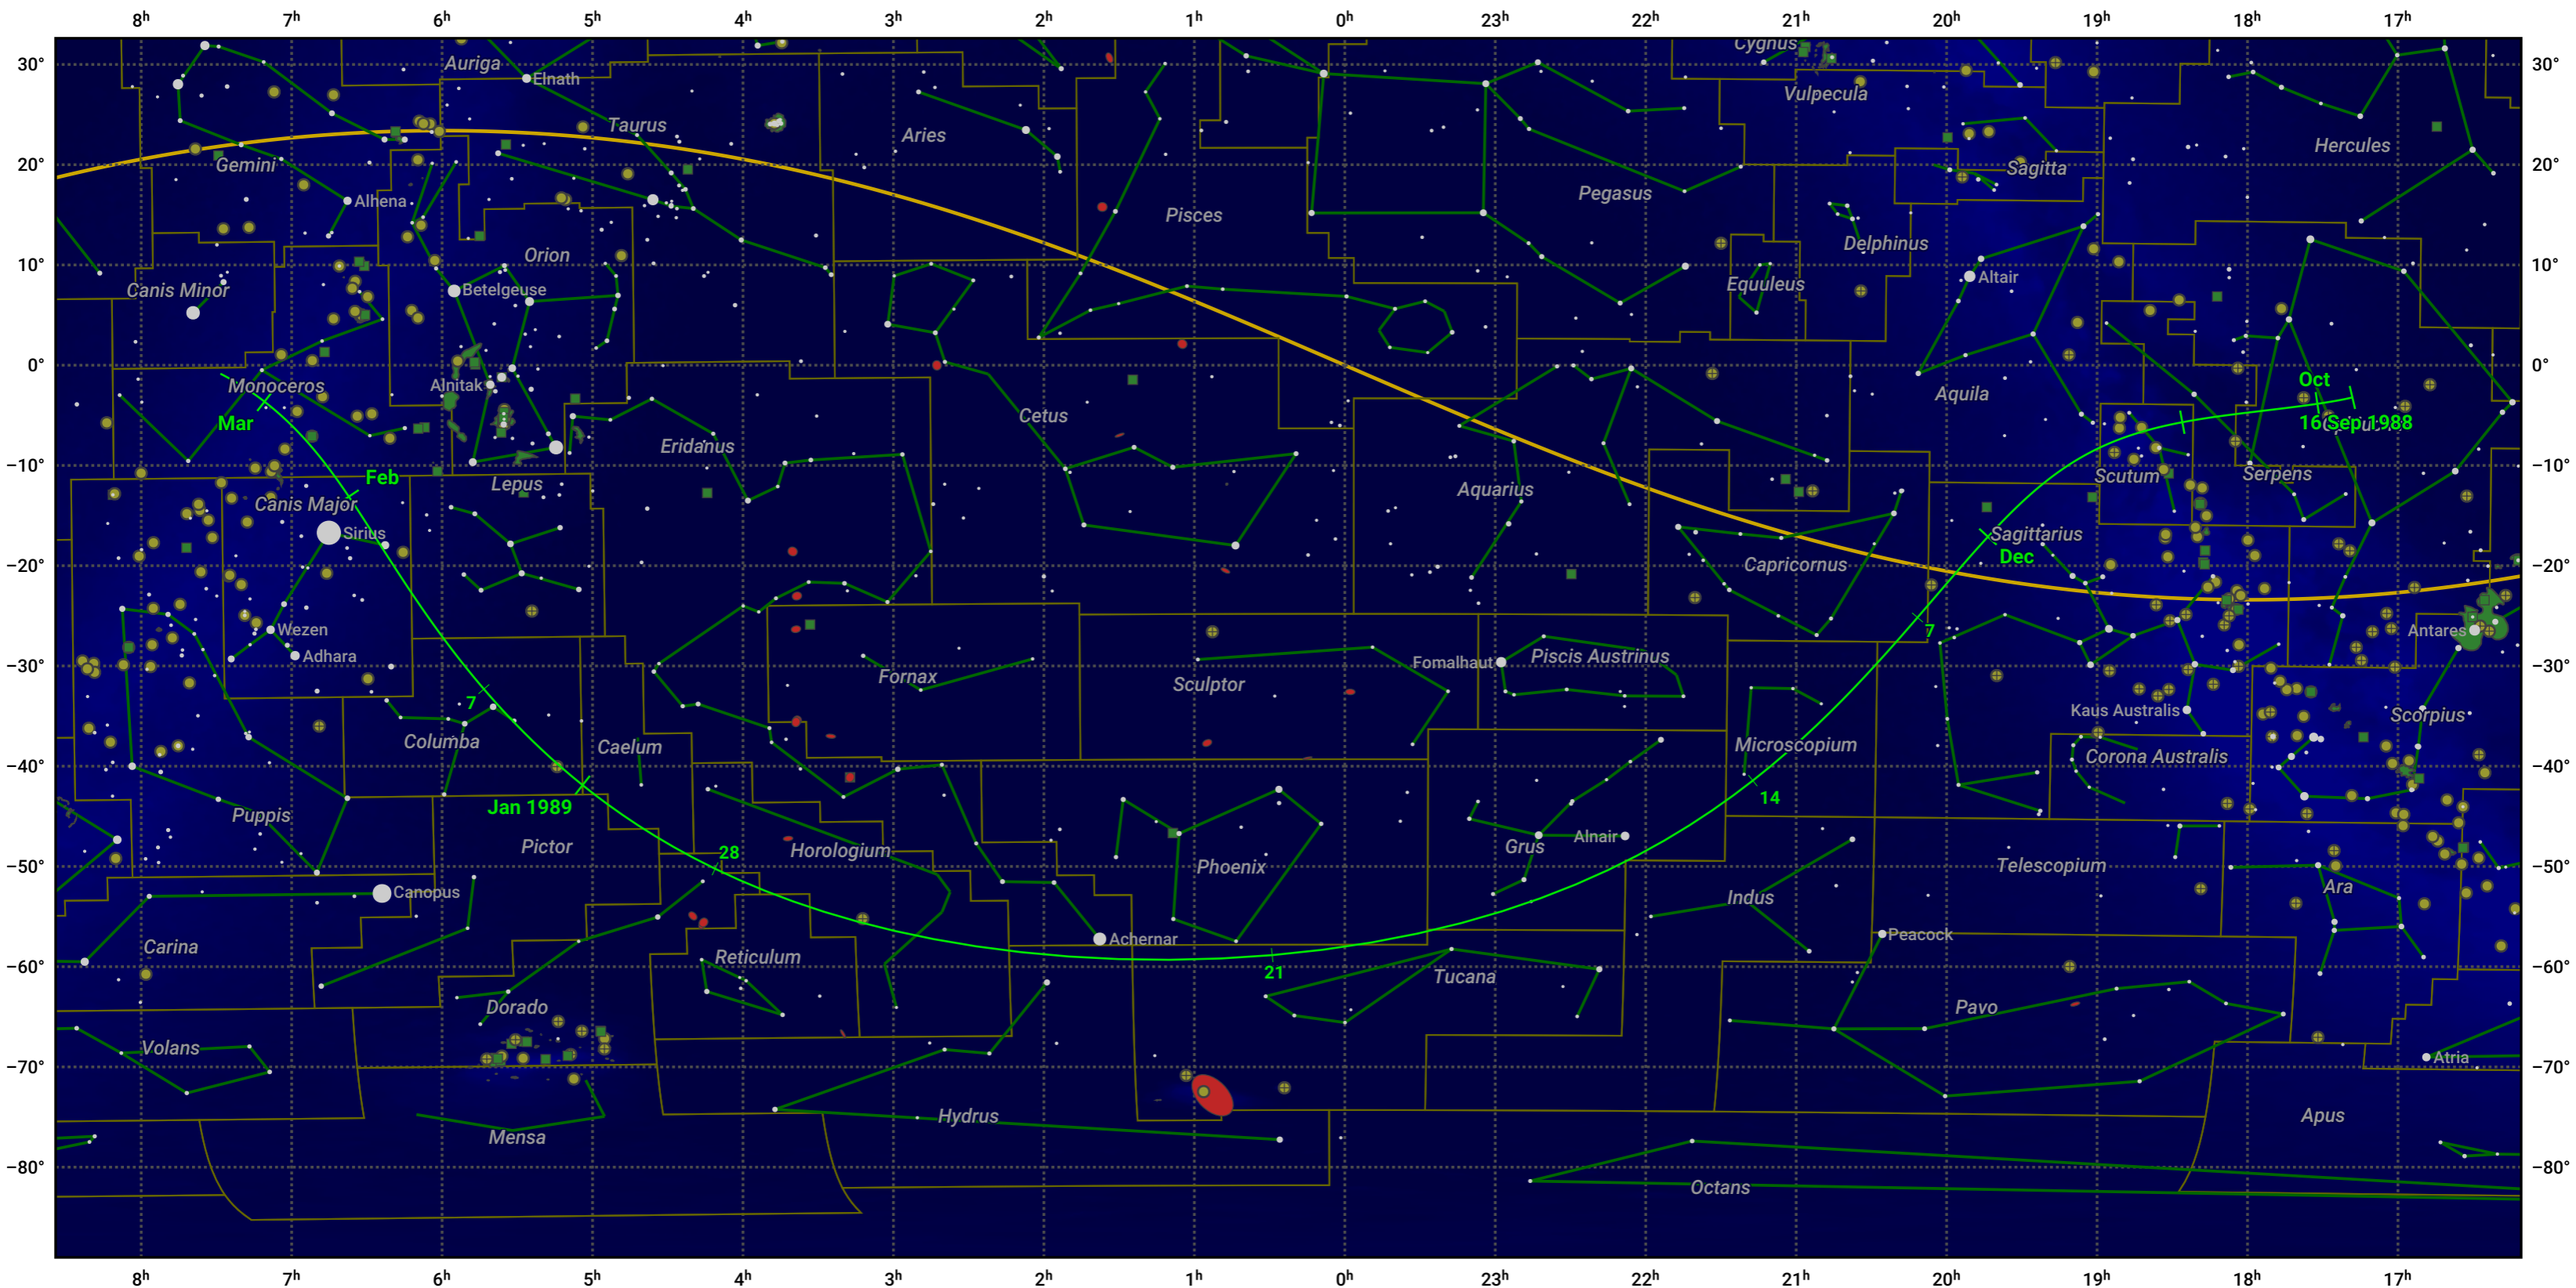

# The path of 141P/Machholz starting on 16 Sep 1988

© Dominic Ford 2011–2024. Date markers placed at midnight UTC. Downloaded from <https://in-the-sky.org>

Date	Mag
1988 Sep 28	12.8
1988 Oct 8	11.8
1988 Oct 18	10.7
1988 Oct 28	9.6
1988 Nov 1	9.2
1988 Nov 8	8.6
1988 Nov 22	7.6
1989 Jan 1	8.6
1989 Jan 7	9.7
1989 Jan 13	10.7
1989 Jan 20	11.8
1989 Jan 28	13.0
1989 Feb 5	14.0
1989 Feb 14	15.1
1989 Feb 24	16.1
1989 Mar 1	16.7
1989 Mar 7	17.2