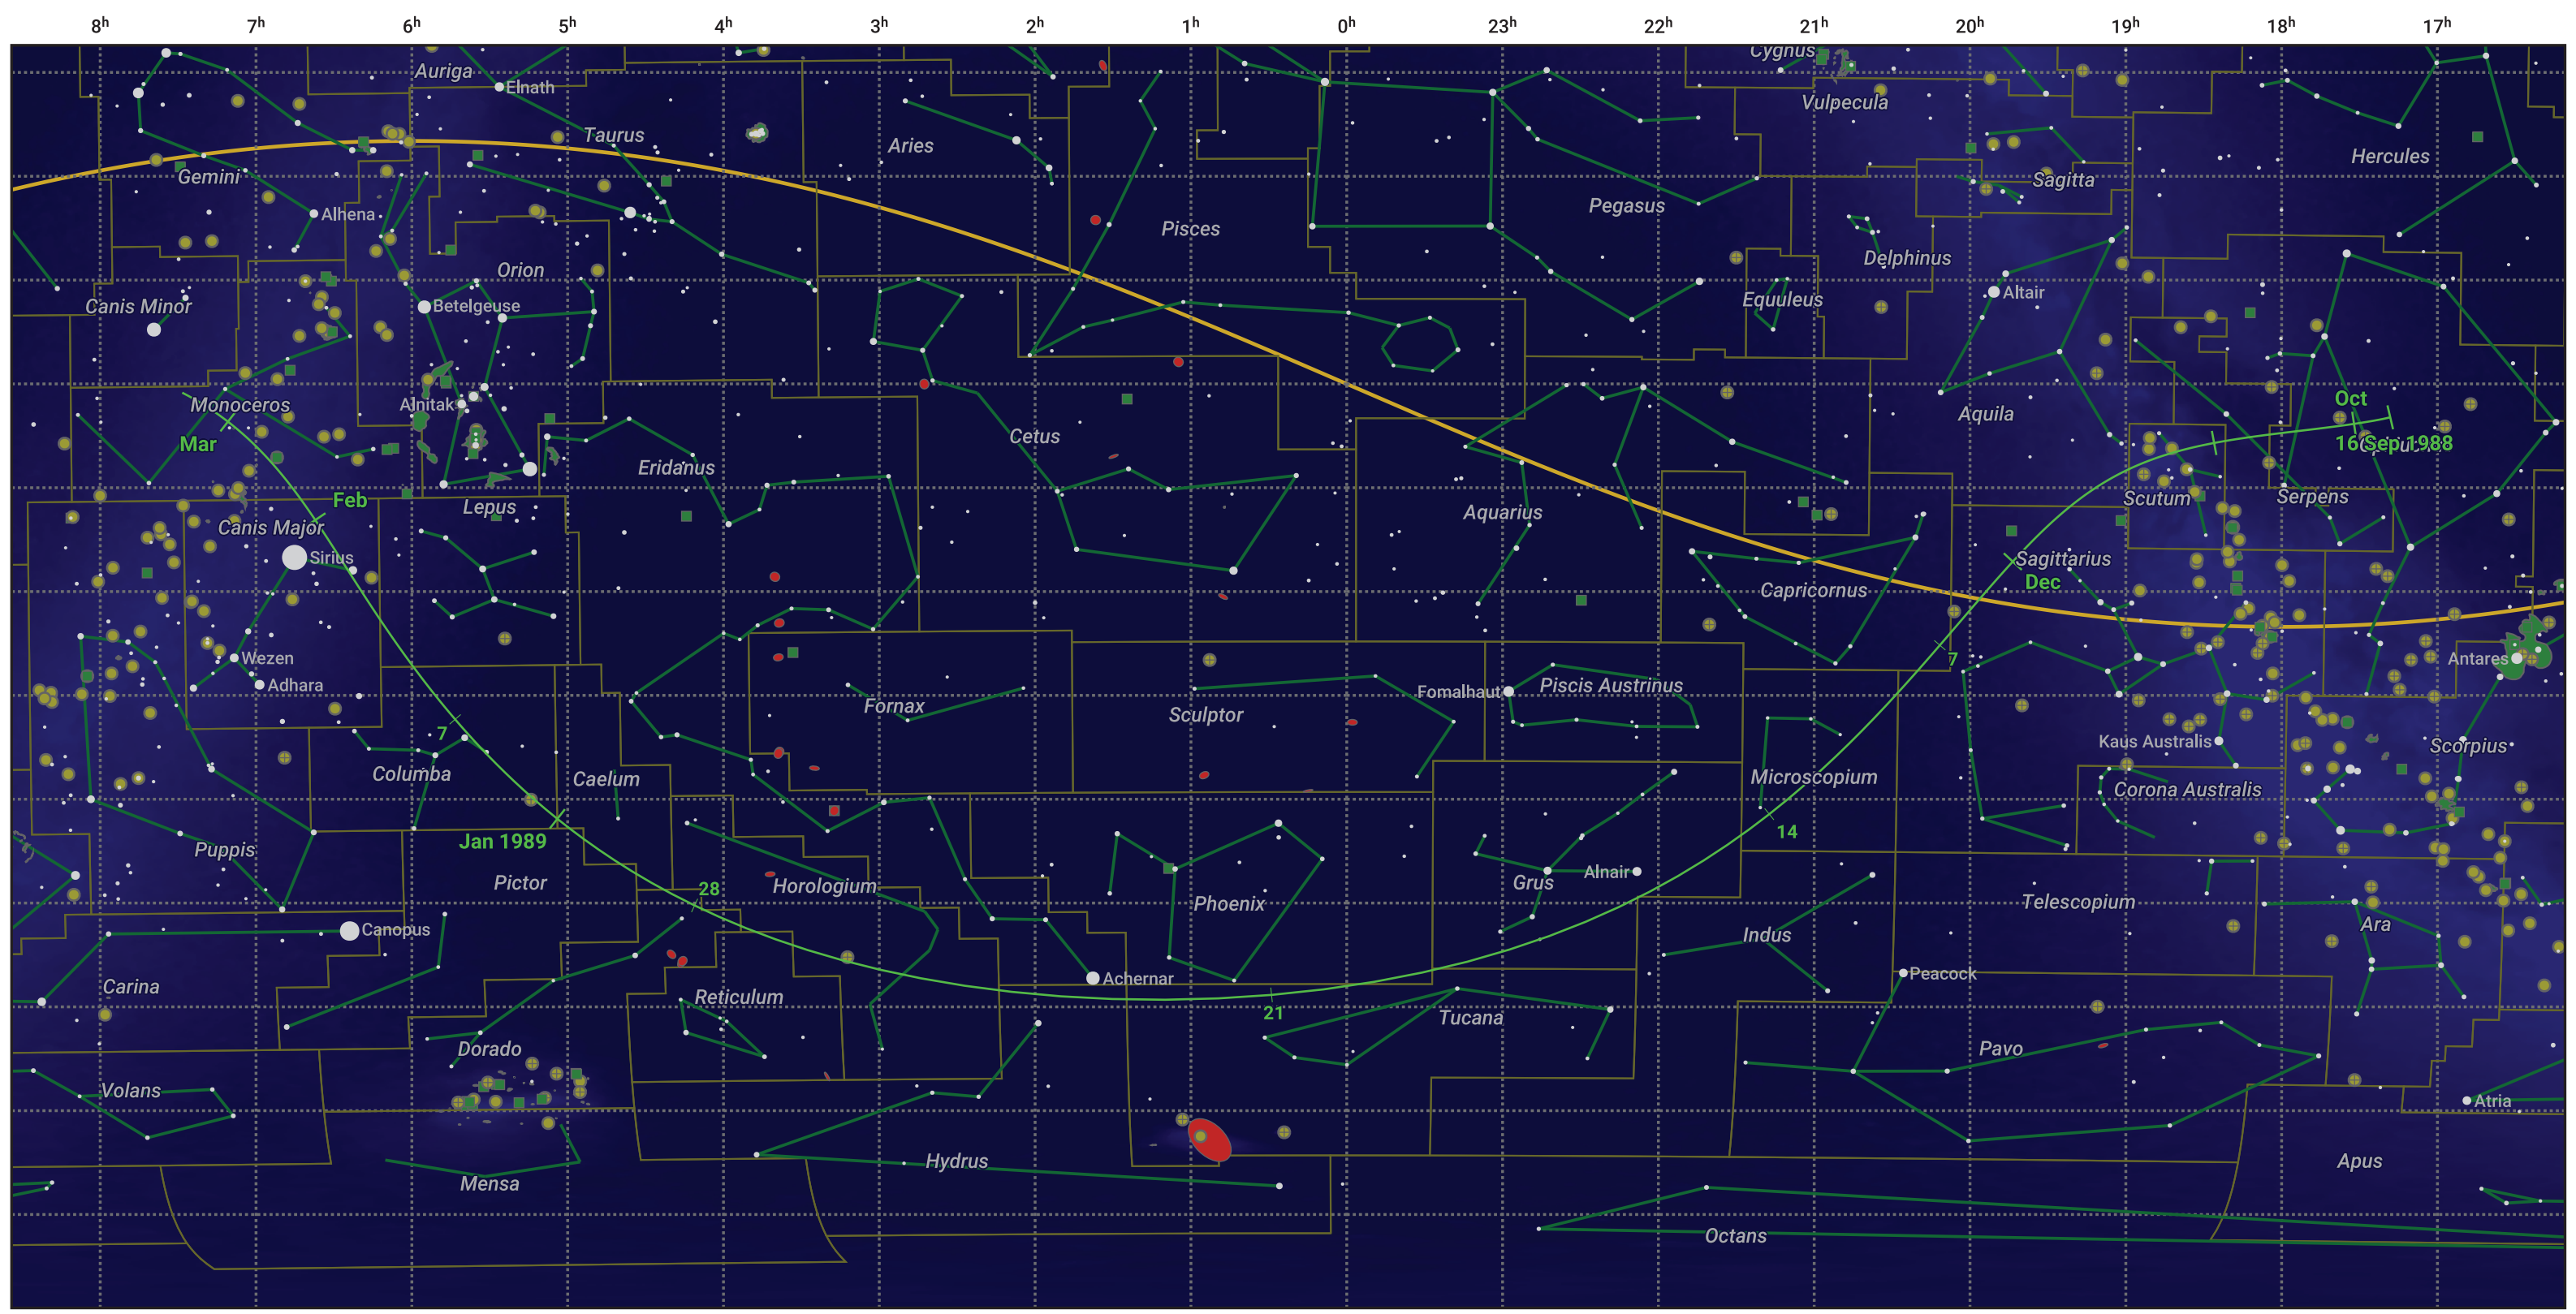

The path of 141P/Machholz starting on 16 Sep 1988

© Dominic Ford 2011–2024. Date markers placed at midnight UTC. Downloaded from <https://in-the-sky.org>

Magnitude scale: -5.0 -4.0 -3.0 -2.0 -1.0 0.0 -1.0 -2.0

— Ecliptic Plane

Galaxy
 Bright nebula
 Open cluster
 Globular cluster

Date	Mag
1988 Sep 28	12.8
1988 Oct 8	11.8
1988 Oct 18	10.7
1988 Oct 28	9.6
1988 Nov 1	9.2
1988 Nov 8	8.6
1988 Nov 22	7.6
1989 Jan 1	8.6
1989 Jan 7	9.7
1989 Jan 13	10.7
1989 Jan 20	11.8
1989 Jan 28	13.0
1989 Feb 5	14.0
1989 Feb 14	15.1
1989 Feb 24	16.1
1989 Mar 1	16.7
1989 Mar 7	17.2