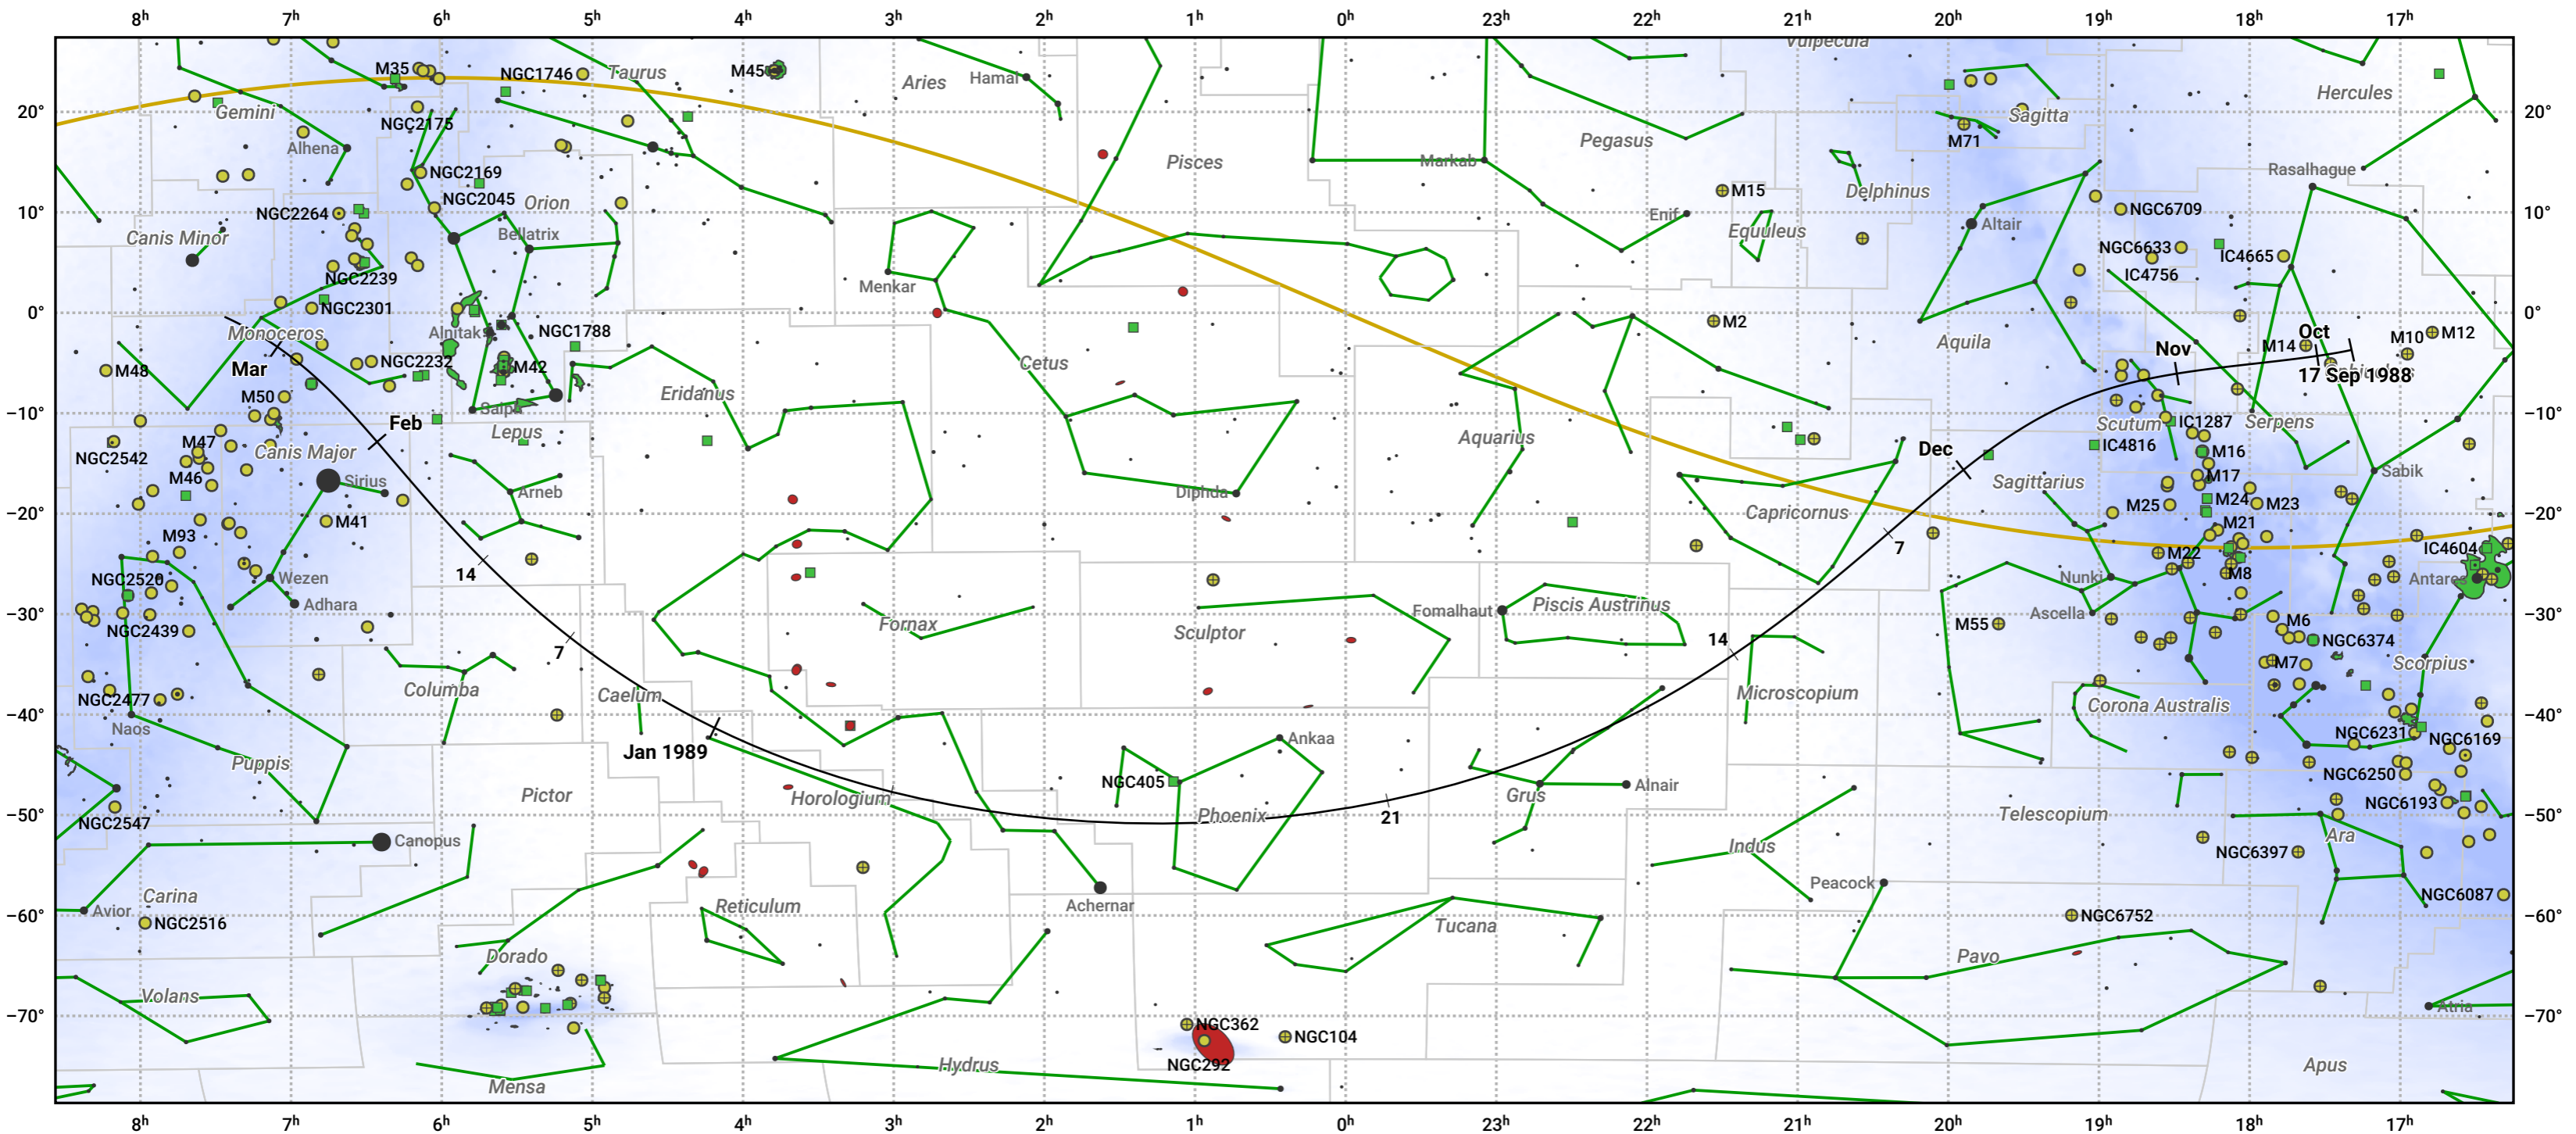

The path of 141P/Machholz starting on 17 Sep 1988

© Dominic Ford 2011–2024. Date markers placed at midnight UTC. Downloaded from <https://in-the-sky.org>

Magnitude scale: • 5.0 • 4.0 • 3.0 • 2.0 • 1.0 • 0.0 • -1.0 • -2.0

— Ecliptic Plane

● Galaxy ■ Bright nebula ● Open cluster ⊕ Globular cluster

Date	Mag
1988 Sep 29	12.9
1988 Oct 9	11.9
1988 Oct 19	10.8
1988 Oct 29	9.7
1988 Nov 1	9.4
1988 Nov 9	8.7
1988 Nov 23	7.7
1989 Jan 1	8.5
1989 Jan 3	8.8
1989 Jan 9	9.9
1989 Jan 16	11.0
1989 Jan 23	12.1
1989 Jan 31	13.2
1989 Feb 8	14.2
1989 Feb 17	15.3
1989 Feb 27	16.4
1989 Mar 1	16.6
1989 Mar 10	17.4