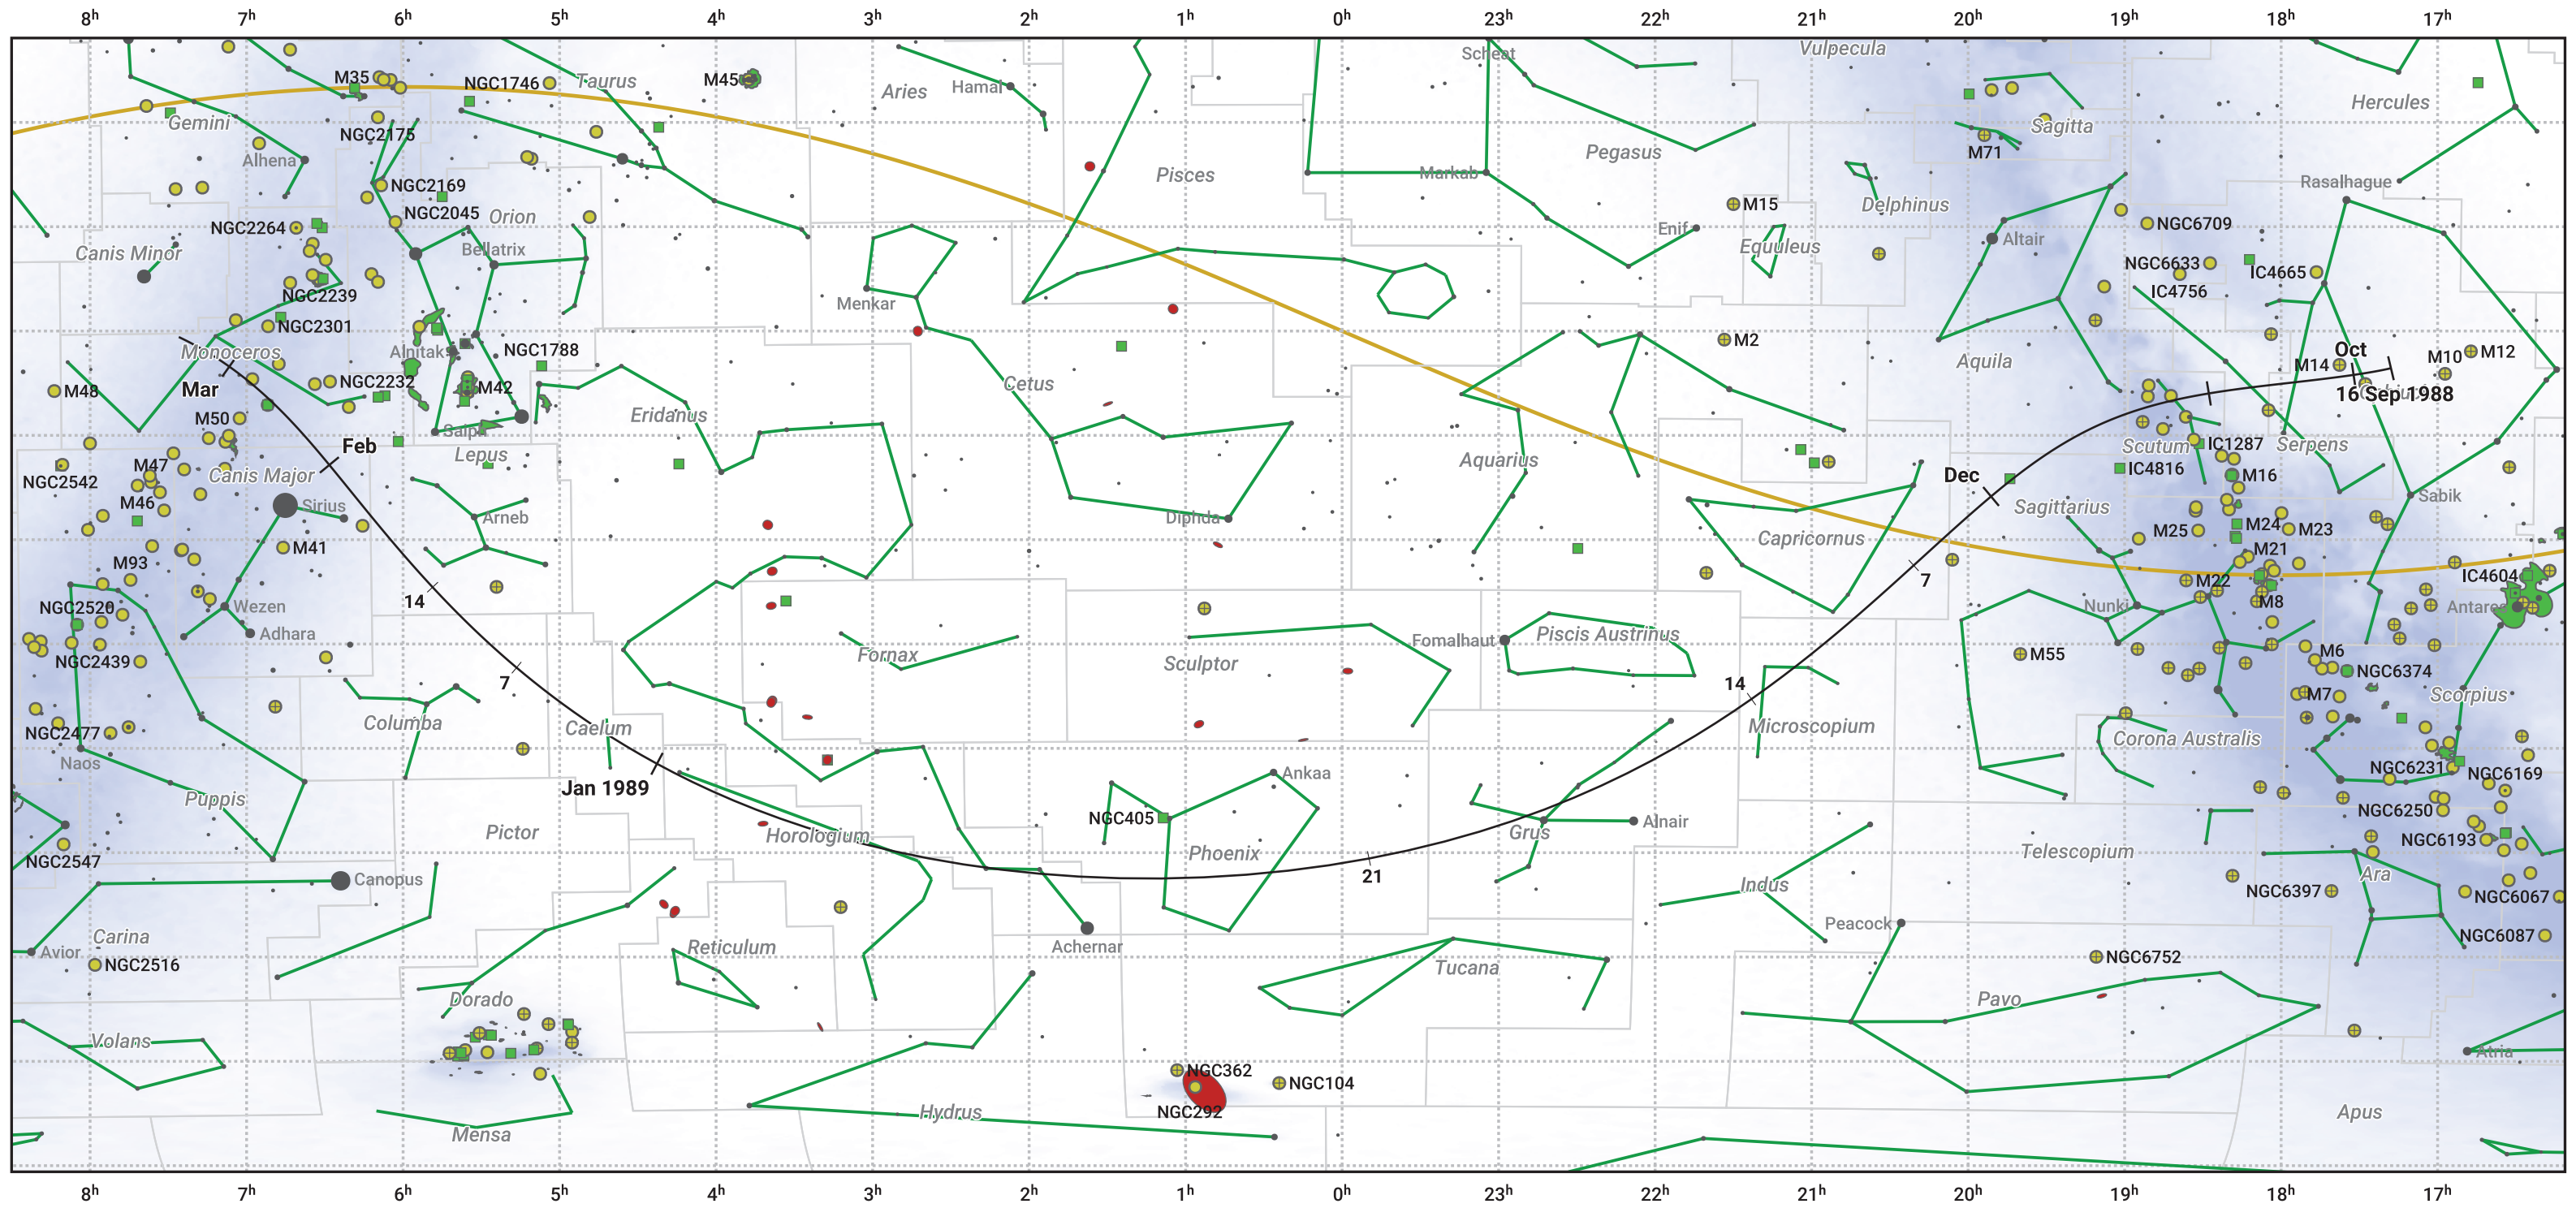

The path of 141P/Machholz starting on 16 Sep 1988

© Dominic Ford 2011–2024. Date markers placed at midnight UTC. Downloaded from <https://in-the-sky.org>

Magnitude scale: ● -5.0 ● -4.0 ● -3.0 ● -2.0 ● -1.0 ● 0.0 ● -1.0 ● -2.0

— Ecliptic Plane

● Galaxy ■ Bright nebula ● Open cluster ⊕ Globular cluster

Date	Mag
1988 Sep 28	12.9
1988 Oct 8	11.9
1988 Oct 18	10.9
1988 Oct 28	9.8
1988 Nov 1	9.4
1988 Nov 8	8.7
1988 Nov 22	7.7
1989 Jan 1	8.5
1989 Jan 3	8.9
1989 Jan 9	9.9
1989 Jan 15	10.9
1989 Jan 22	12.0
1989 Jan 30	13.1
1989 Feb 7	14.1
1989 Feb 16	15.2
1989 Feb 26	16.3
1989 Mar 1	16.6
1989 Mar 9	17.4