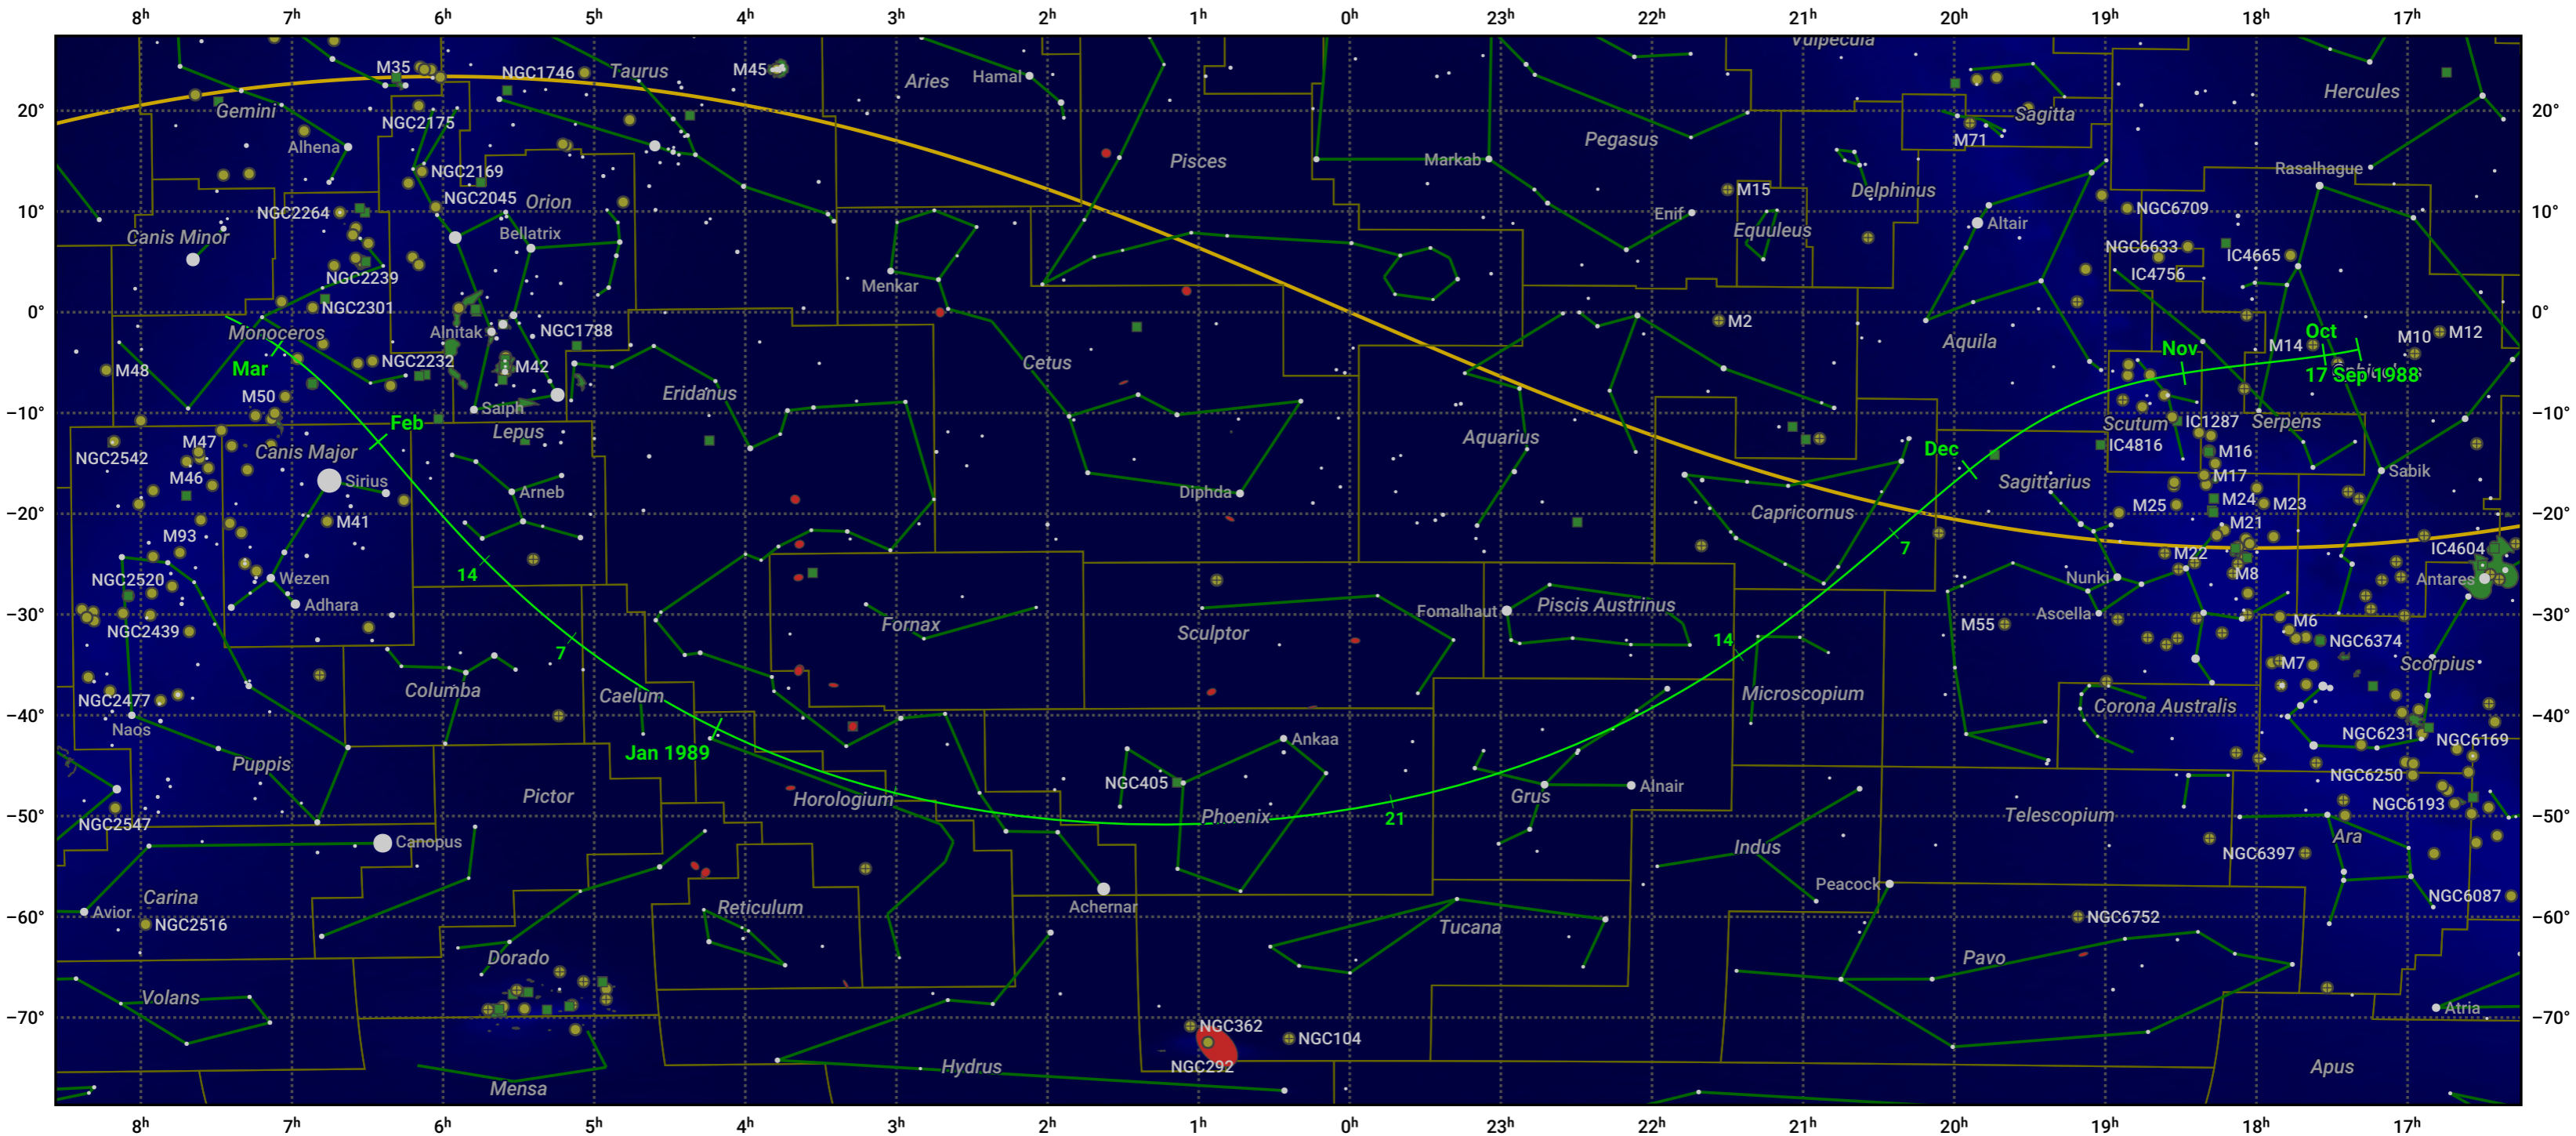

# The path of 141P/Machholz starting on 17 Sep 1988

© Dominic Ford 2011–2024. Date markers placed at midnight UTC. Downloaded from <https://in-the-sky.org>

Magnitude scale:  $\bullet$  -5.0  $\bullet$  -4.0  $\bullet$  -3.0  $\bullet$  -2.0  $\bullet$  -1.0  $\bullet$  0.0  $\bullet$  -1.0  $\bullet$  -2.0

 Ecliptic Plane

 Galaxy  Bright nebula  Open cluster  Globular cluster

Date	Mag
1988 Sep 29	12.9
1988 Oct 9	11.9
1988 Oct 19	10.8
1988 Oct 29	9.7
1988 Nov 1	9.4
1988 Nov 9	8.7
1988 Nov 23	7.7
1989 Jan 1	8.5
1989 Jan 3	8.8
1989 Jan 9	9.9
1989 Jan 16	11.0
1989 Jan 23	12.1
1989 Jan 31	13.2
1989 Feb 8	14.2
1989 Feb 17	15.3
1989 Feb 27	16.4
1989 Mar 1	16.6
1989 Mar 10	17.4