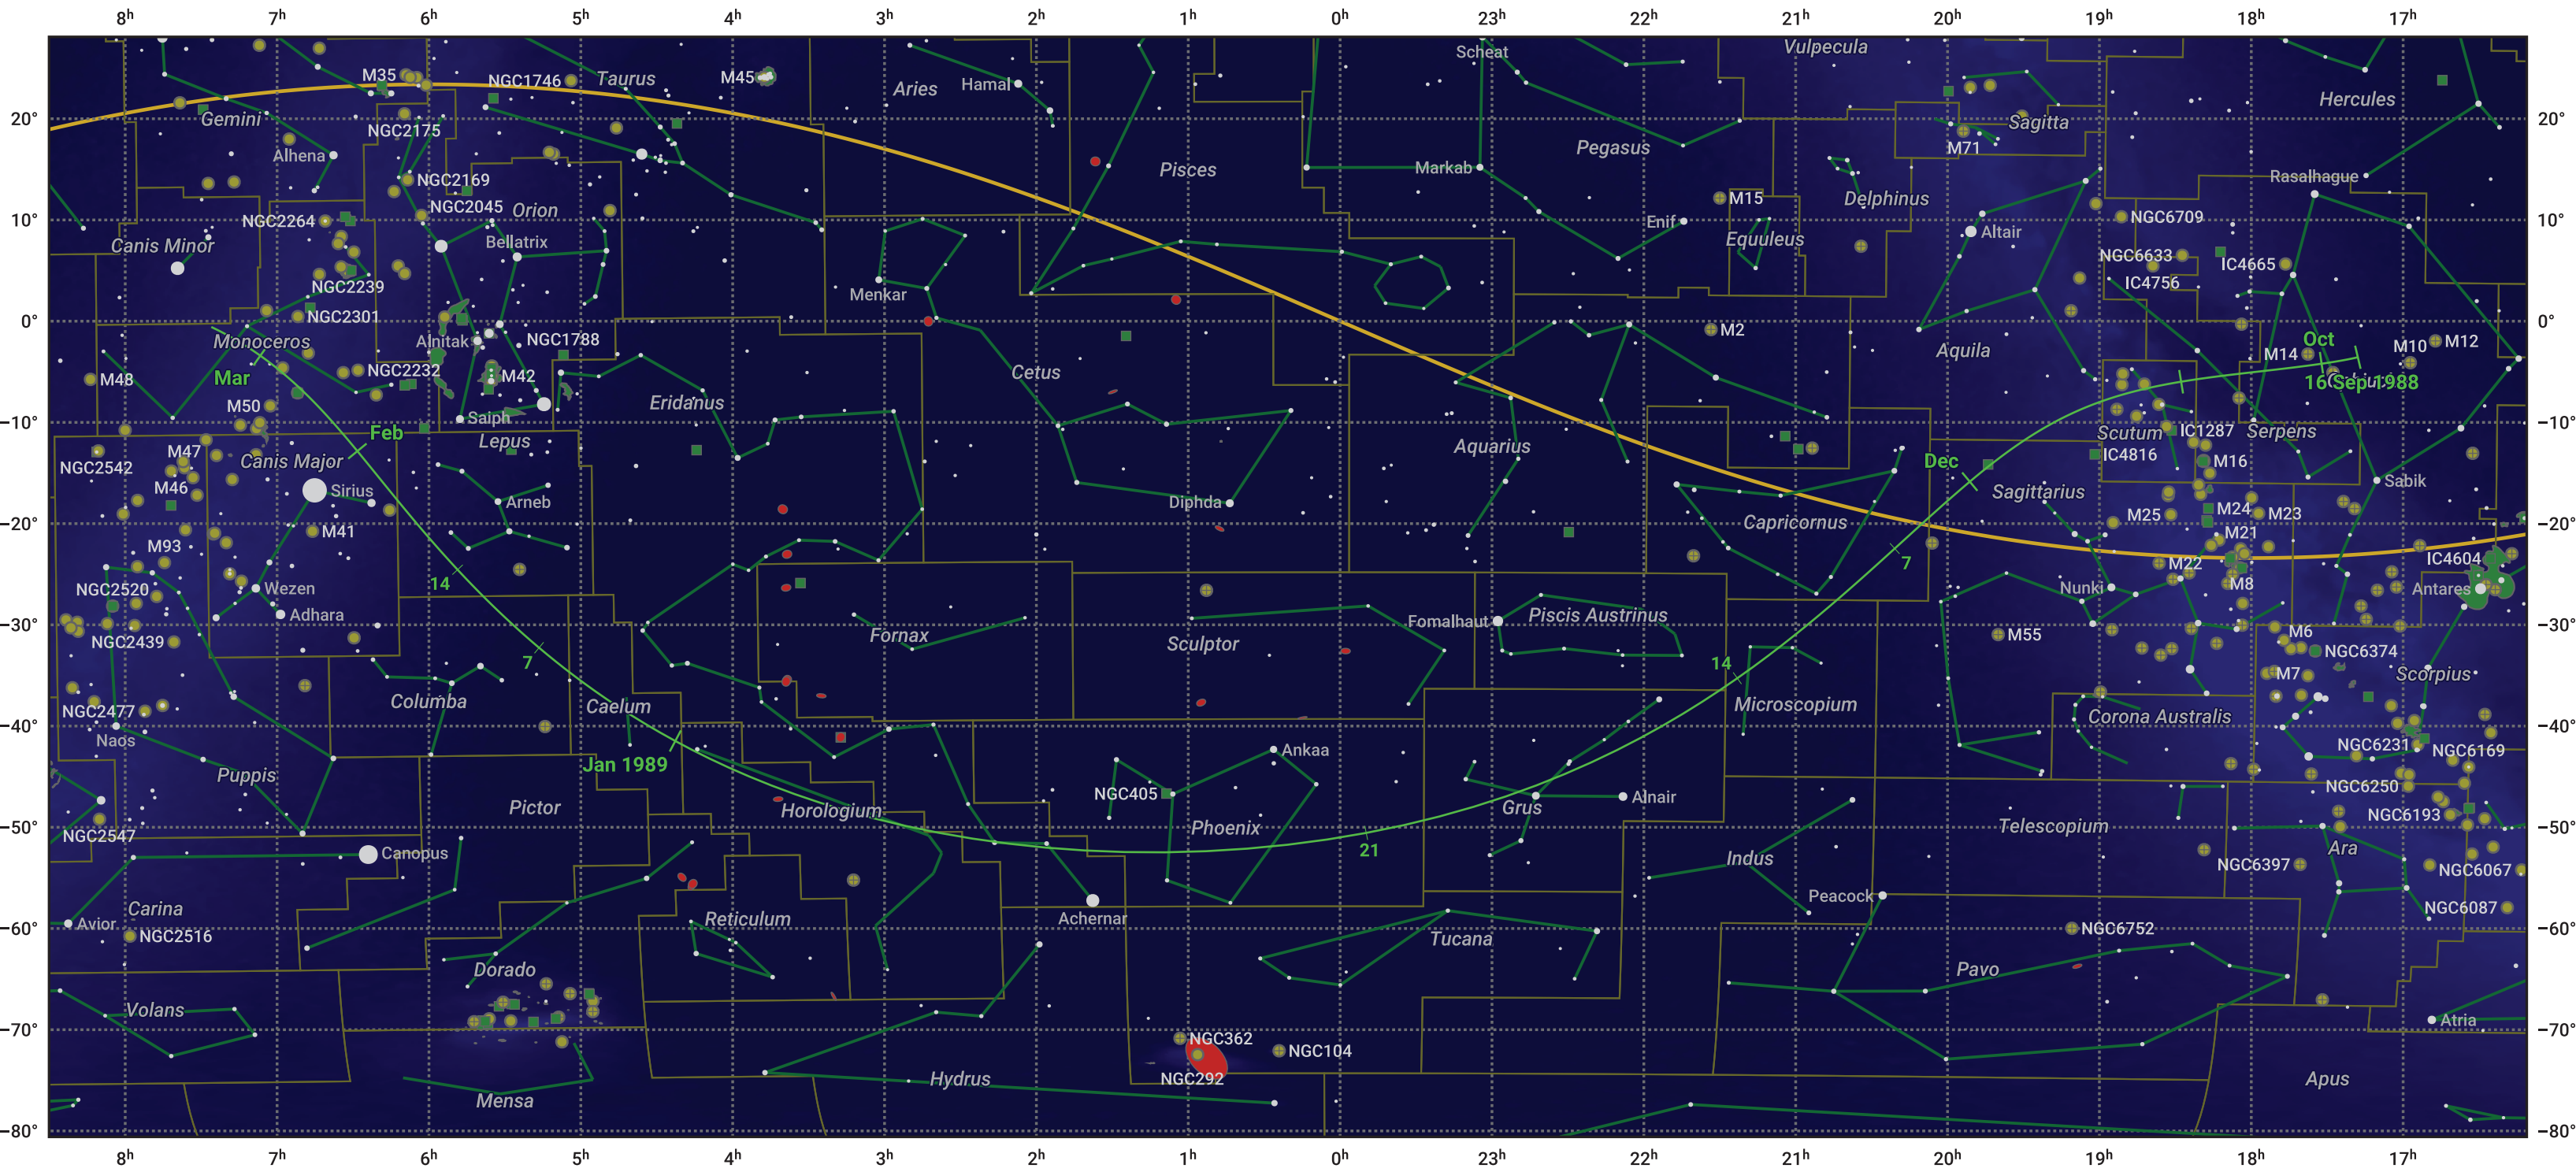

# The path of 141P/Machholz starting on 16 Sep 1988

© Dominic Ford 2011–2024. Date markers placed at midnight UTC. Downloaded from <https://in-the-sky.org>

Magnitude scale:  -5.0  -4.0  -3.0  -2.0  -1.0  0.0  -1.0  -2.0

Ecliptic Plane

Galaxy  Bright nebula  Open cluster  Globular cluster

Date	Mag
1988 Sep 28	12.9
1988 Oct 8	11.9
1988 Oct 18	10.9
1988 Oct 28	9.8
1988 Nov 1	9.4
1988 Nov 8	8.7
1988 Nov 22	7.7
1989 Jan 1	8.5
1989 Jan 3	8.9
1989 Jan 9	9.9
1989 Jan 15	10.9
1989 Jan 22	12.0
1989 Jan 30	13.1
1989 Feb 7	14.1
1989 Feb 16	15.2
1989 Feb 26	16.3
1989 Mar 1	16.6
1989 Mar 9	17.4