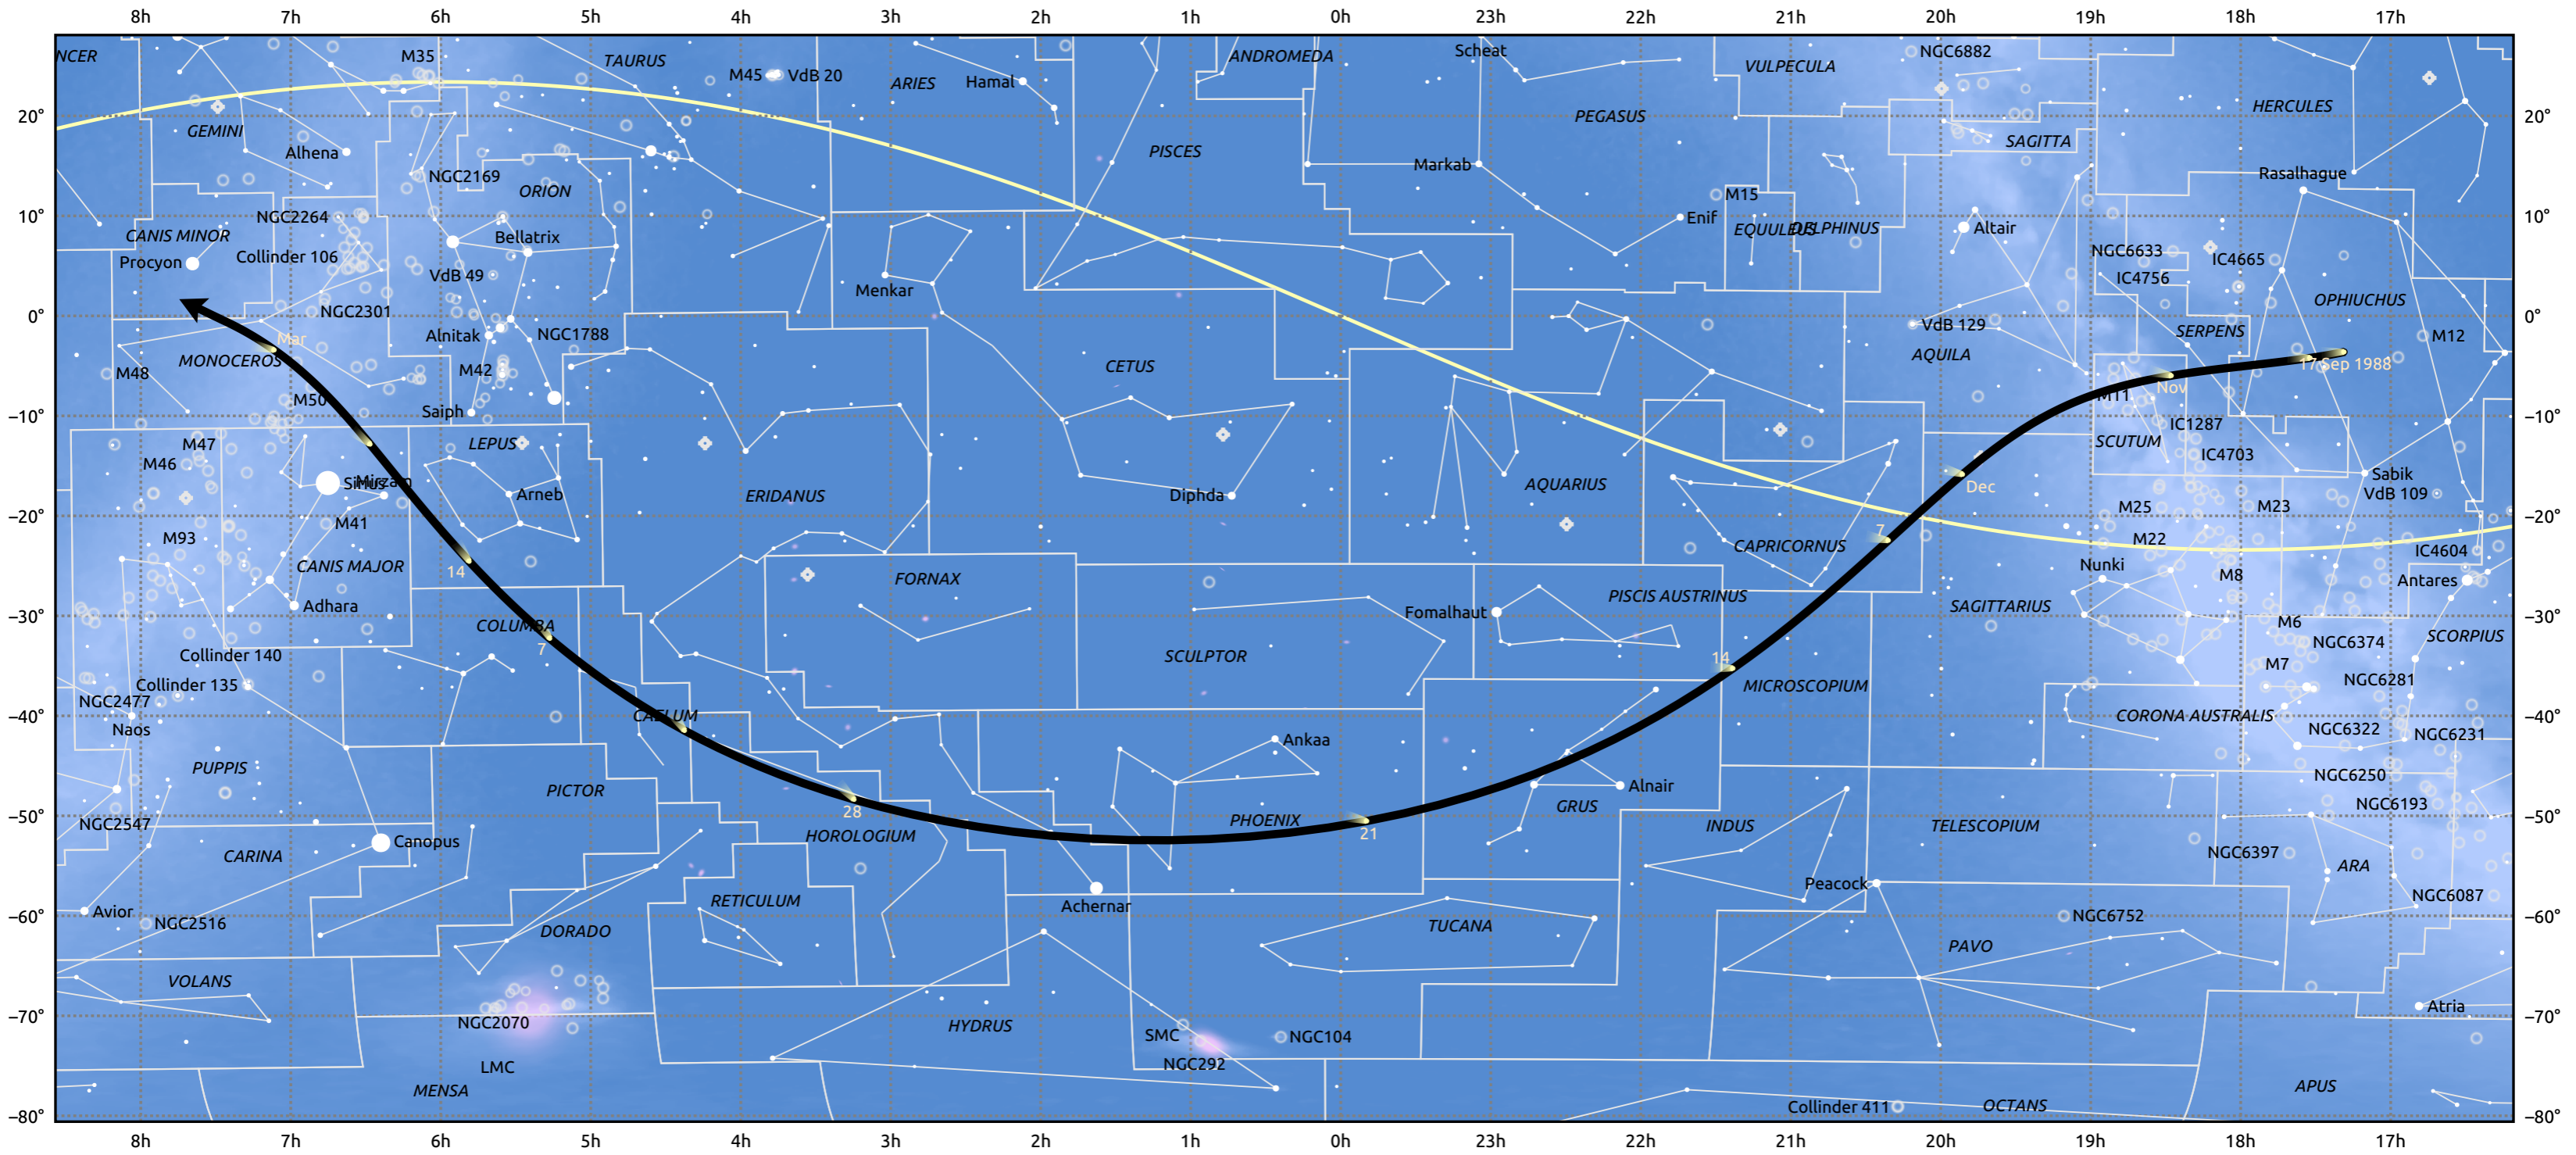

# The path of 141P/Machholz starting on 17 Sep 1988

© Dominic Ford 2011–2025. Date markers placed at midnight UTC. Downloaded from <https://in-the-sky.org>

Magnitude scale:    • 5.0    • 4.0    • 3.0    • 2.0    • 1.0    • 0.0    • -1.0    • -2.0

— Ecliptic Plane

Galaxy    Bright nebula    Open cluster    Globular cluster    Planetary nebula

| Date        | Mag  |
|-------------|------|
| 1988 Sep 29 | 12.8 |
| 1988 Oct 9  | 11.8 |
| 1988 Oct 19 | 10.7 |
| 1988 Oct 29 | 9.7  |
| 1988 Nov 1  | 9.4  |
| 1988 Nov 9  | 8.6  |
| 1988 Nov 24 | 7.6  |
| 1989 Jan 1  | 8.5  |
| 1989 Jan 2  | 8.7  |
| 1989 Jan 8  | 9.7  |
| 1989 Jan 14 | 10.8 |
| 1989 Jan 22 | 12.0 |
| 1989 Jan 30 | 13.1 |
| 1989 Feb 7  | 14.1 |
| 1989 Feb 16 | 15.2 |
| 1989 Feb 26 | 16.3 |
| 1989 Mar 1  | 16.6 |
| 1989 Mar 9  | 17.4 |