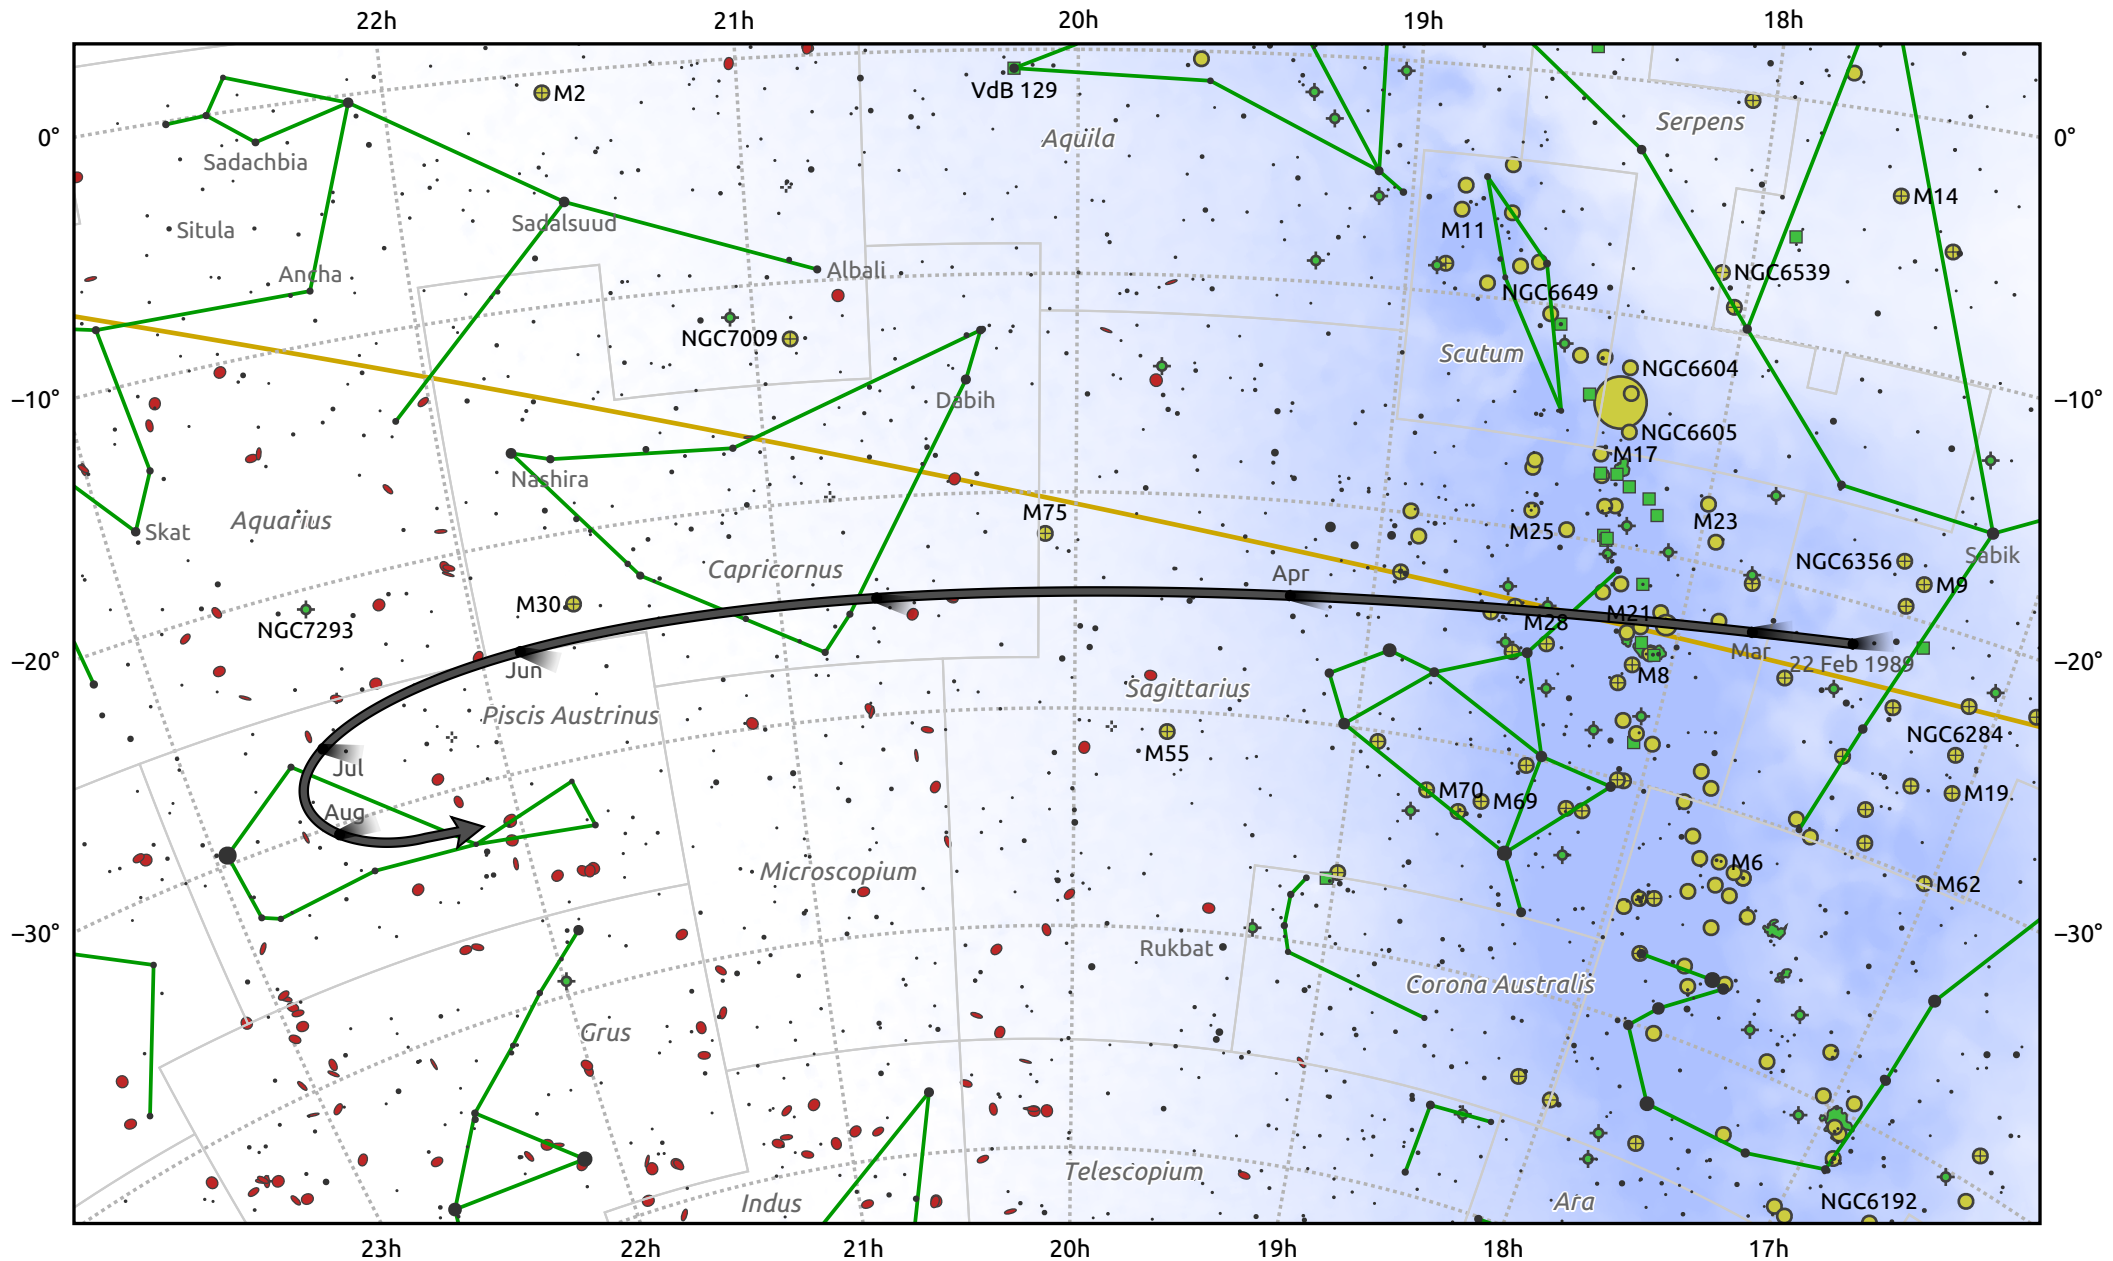

# The path of 71P/Clark starting on 22 Feb 1989

© Dominic Ford 2011–2024. Date markers placed at midnight UTC. Downloaded from <https://in-the-sky.org>

Magnitude scale:    7.0    6.0    5.0    4.0    3.0    2.0    1.0

— Ecliptic Plane

● Galaxy   
 ■ Bright nebula   
 ● Open cluster   
 ⊕ Globular cluster   
 ◆ Planetary nebula

Date	Mag
1989 Mar 1	11.8
1989 Mar 19	11.1
1989 Apr 24	10.1
1989 May 1	10.0
1989 Jul 1	10.2
1989 Aug 1	11.1