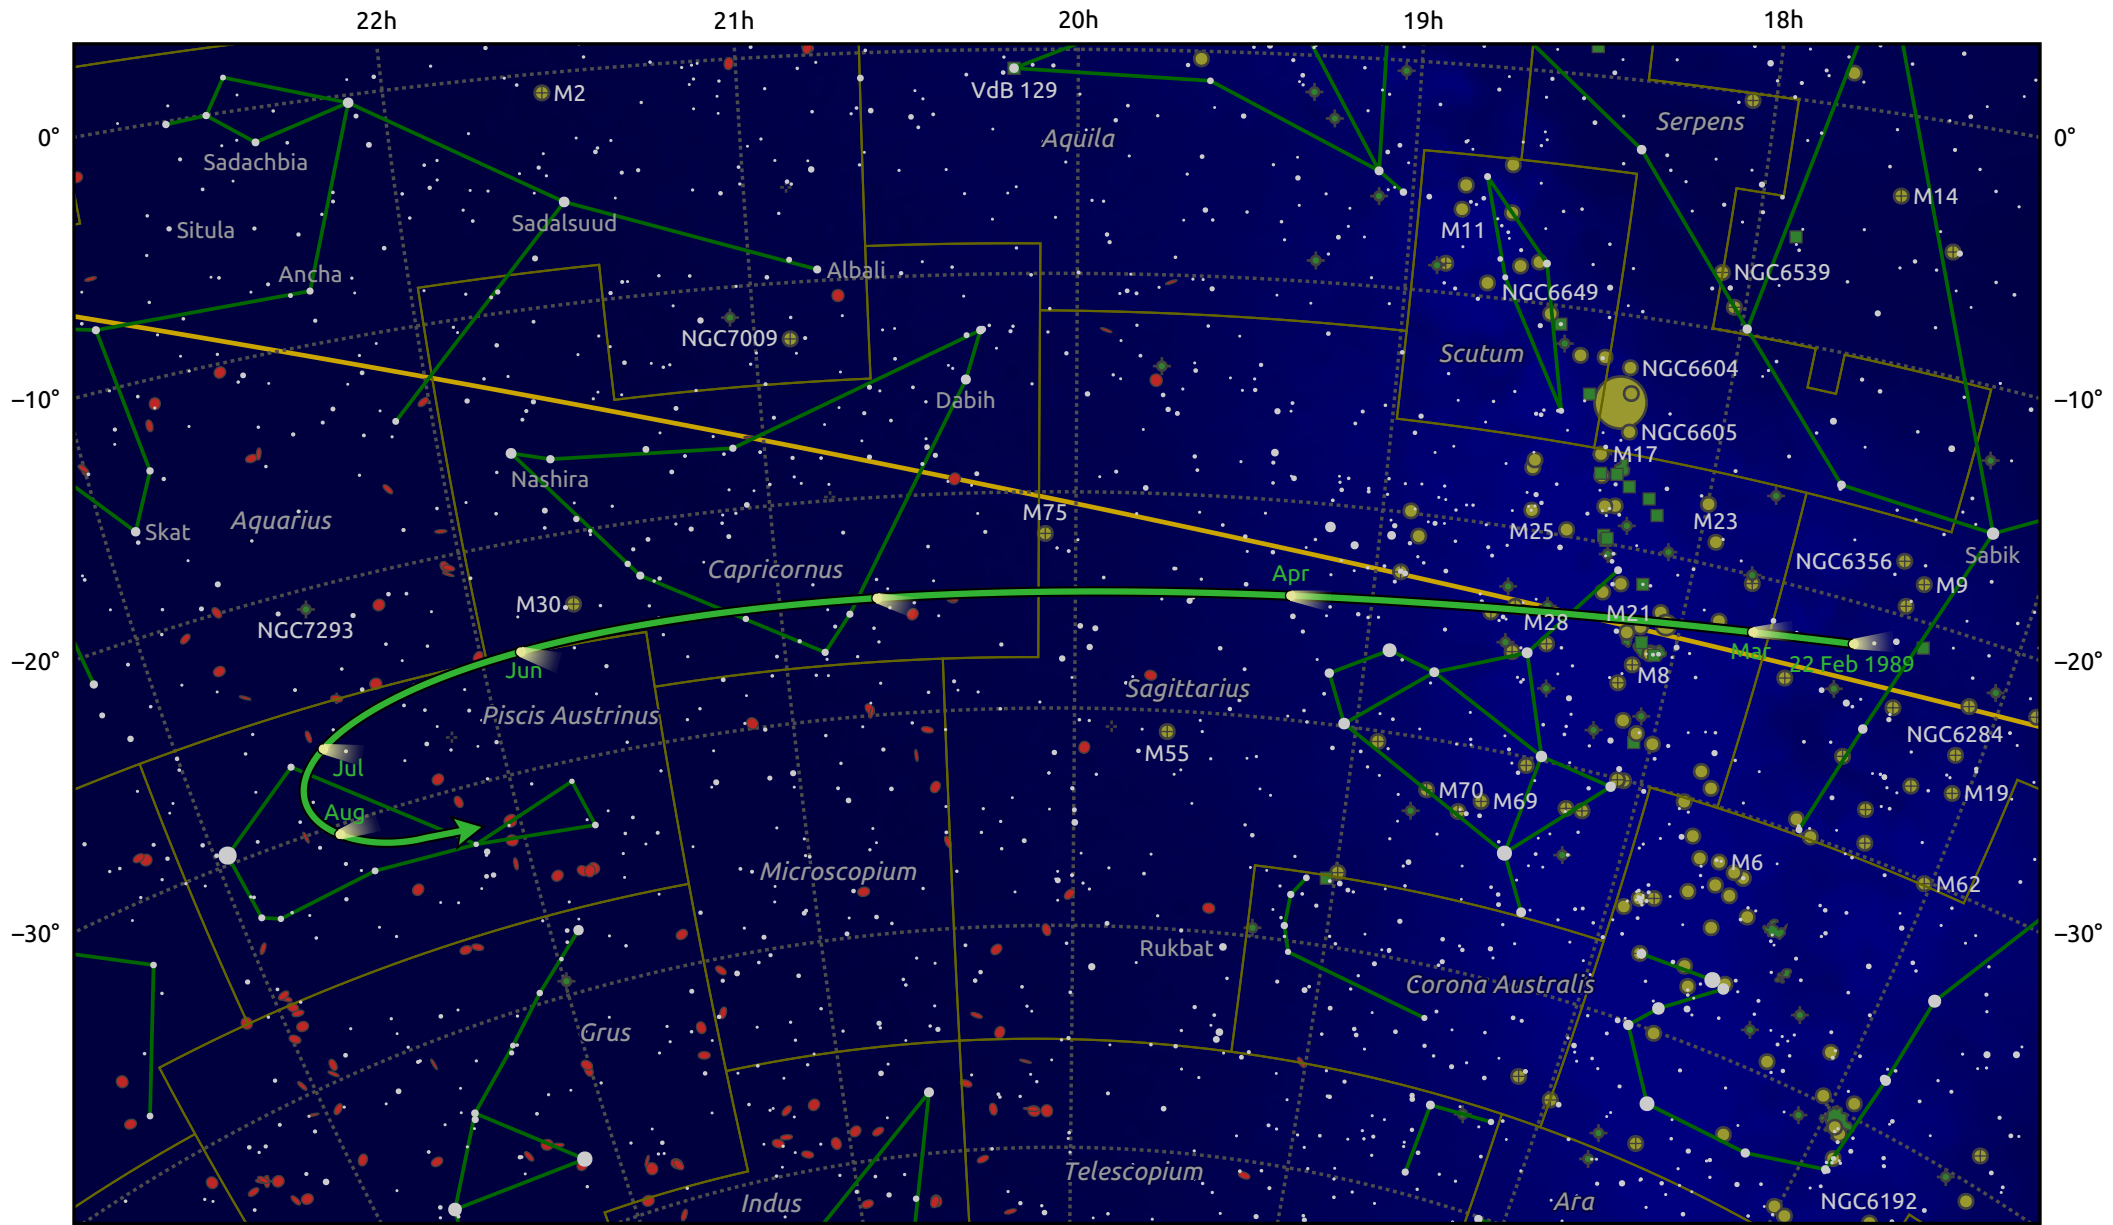

The path of 71P/Clark starting on 22 Feb 1989

© Dominic Ford 2011–2024. Date markers placed at midnight UTC. Downloaded from <https://in-the-sky.org>

Magnitude scale: • 7.0 • 6.0 • 5.0 • 4.0 • 3.0 • 2.0 • 1.0

— Ecliptic Plane

● Galaxy
 ■ Bright nebula
 ● Open cluster
 ⊕ Globular cluster
 ◆ Planetary nebula

Date	Mag
1989 Mar 1	11.8
1989 Mar 19	11.1
1989 Apr 24	10.1
1989 May 1	10.0
1989 Jul 1	10.2
1989 Aug 1	11.1