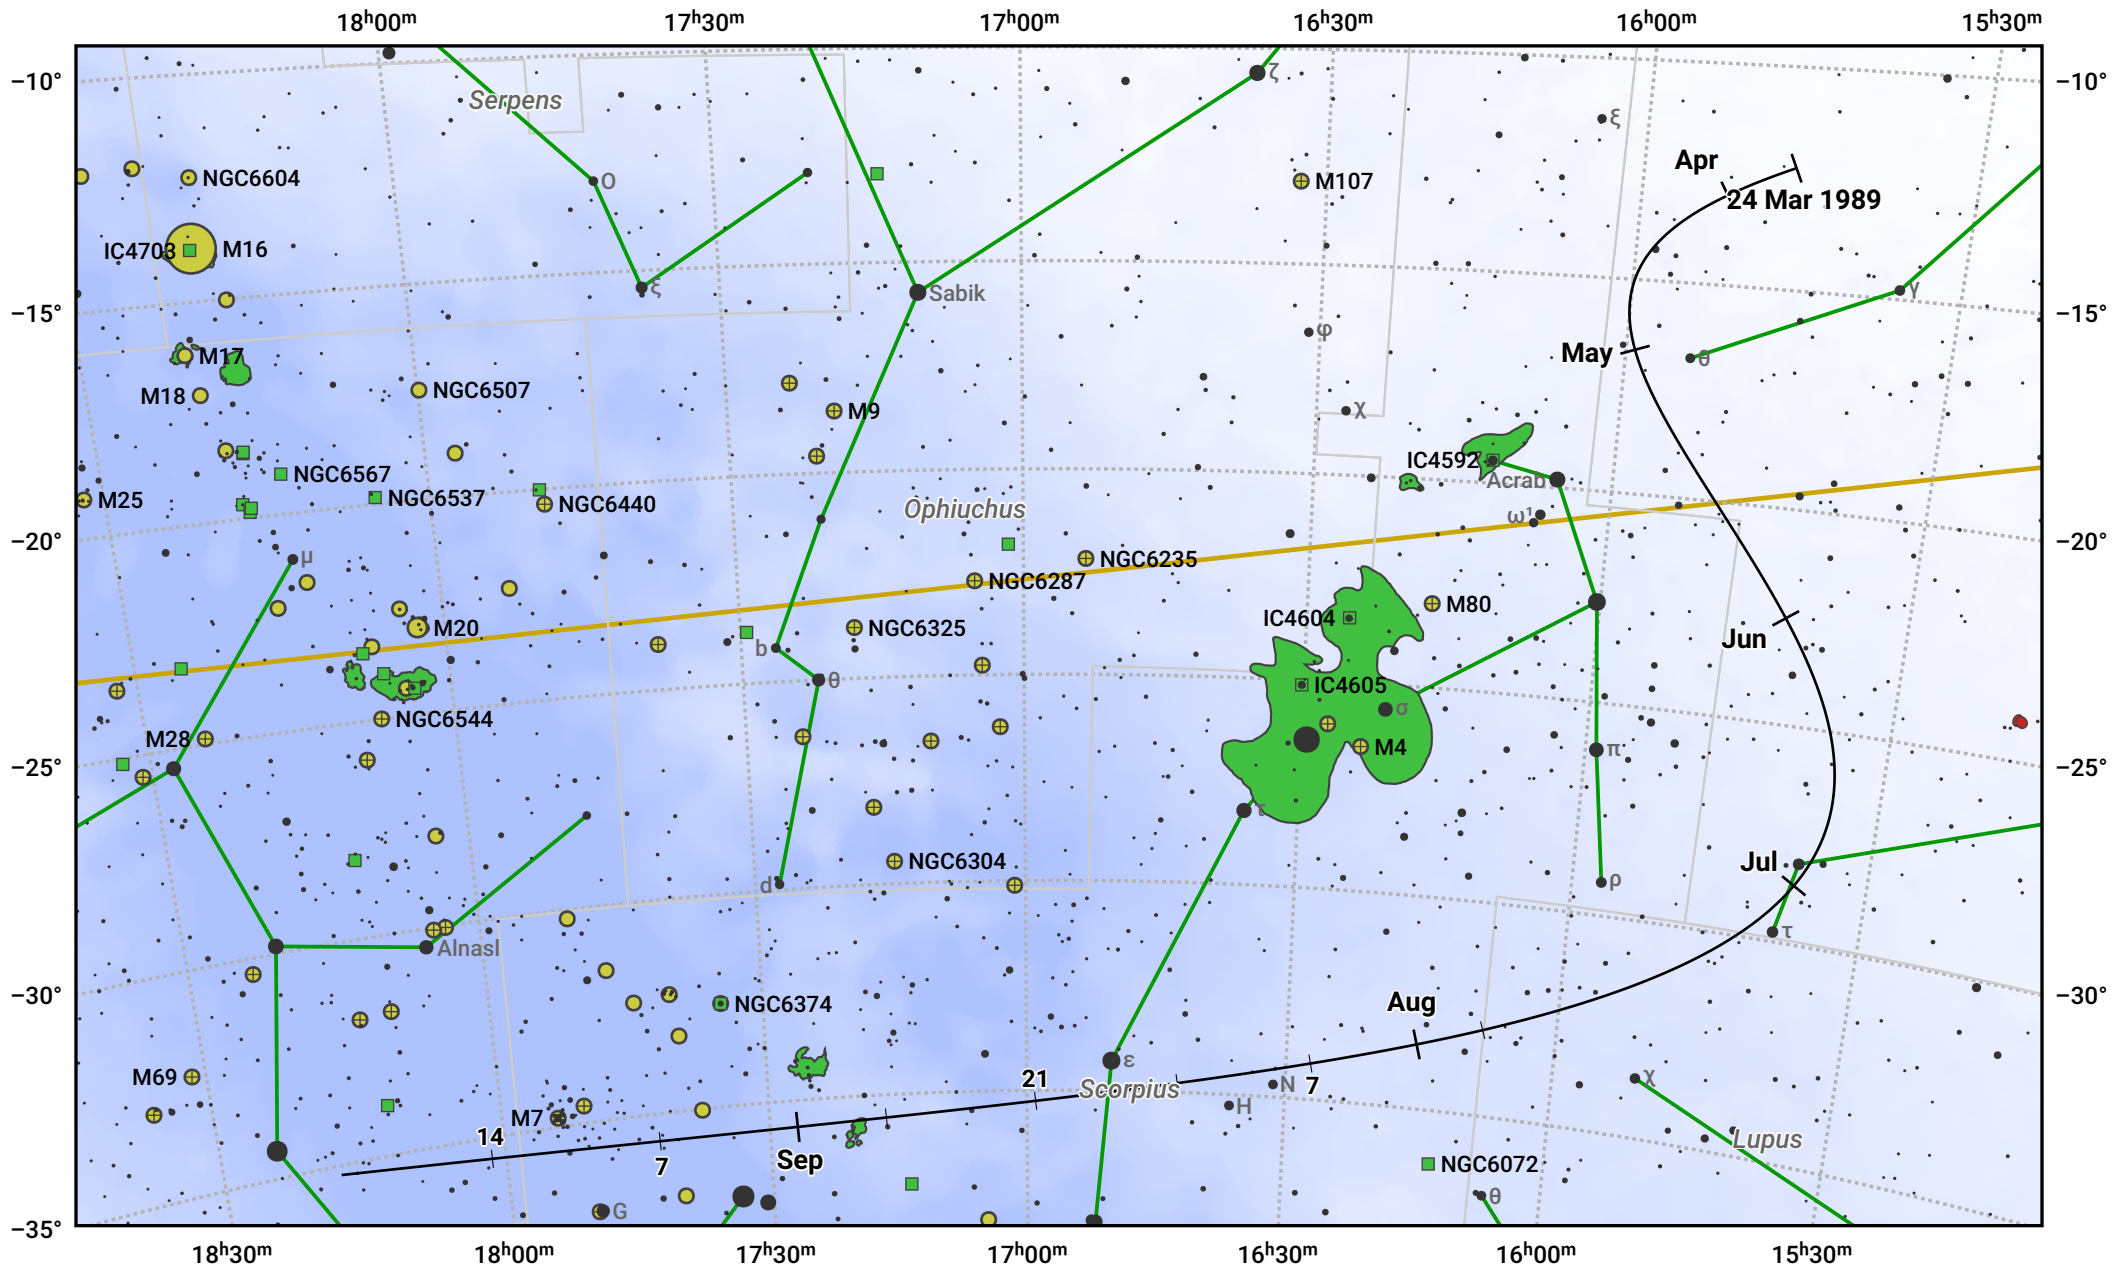

The path of 71P/Clark starting on 24 Mar 1989

© Dominic Ford 2011–2024. Date markers placed at midnight UTC. Downloaded from <https://in-the-sky.org>

Magnitude scale: 8.0 7.0 6.0 5.0 4.0 3.0 2.0 1.0

— Ecliptic Plane

Galaxy Bright nebula Open cluster Globular cluster

Date	Mag
1989 Apr 10	11.3
1989 Apr 28	10.2
1989 May 1	10.1
1989 May 22	9.2
1989 Jul 1	8.7
1989 Aug 26	10.2
1989 Sep 1	10.5
1989 Sep 17	11.2