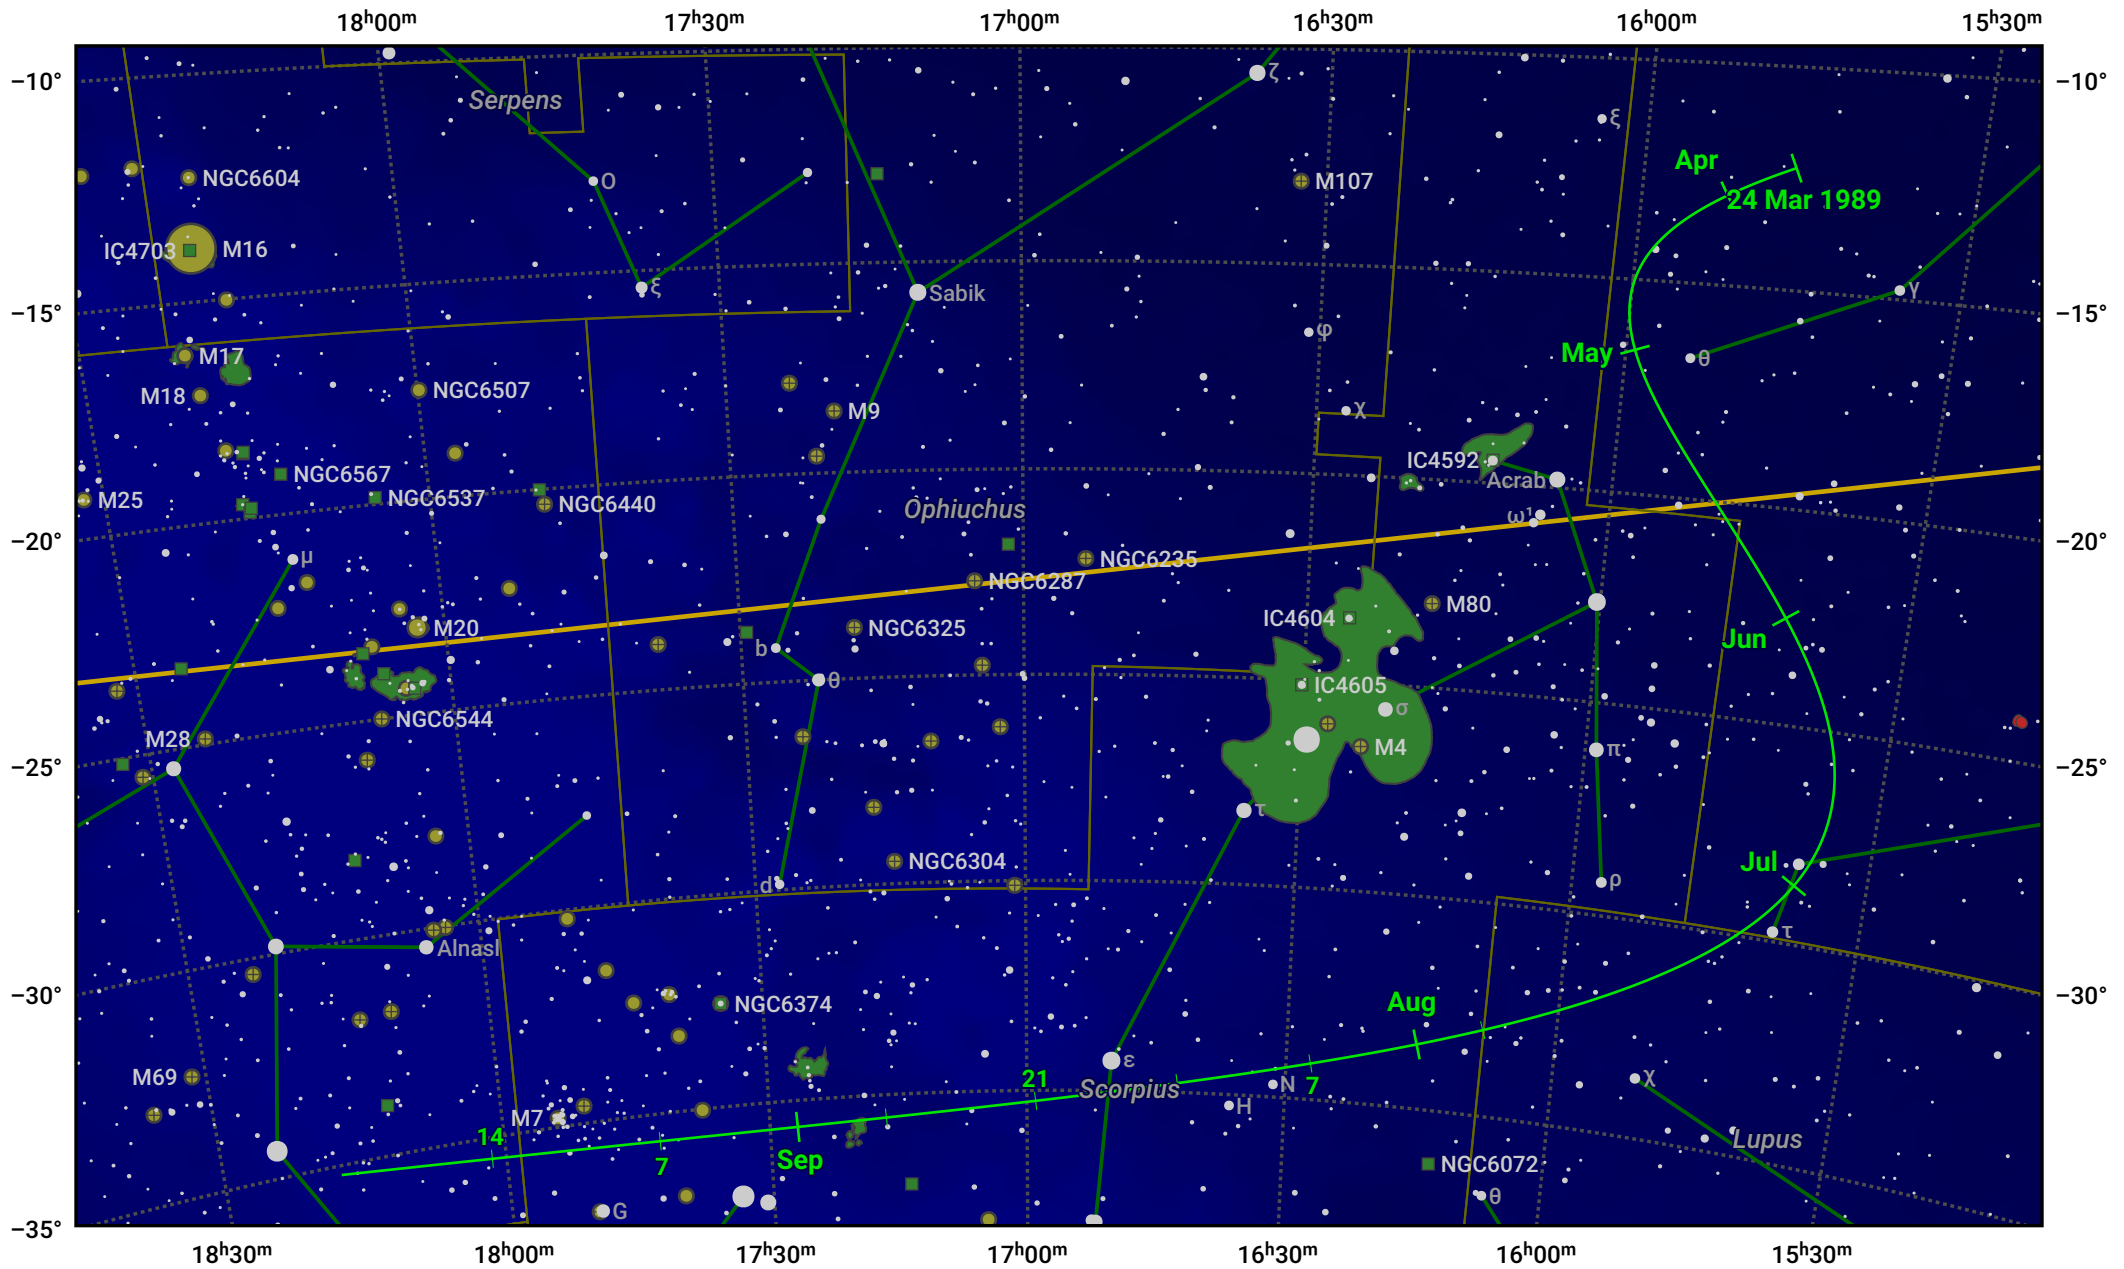

# The path of 71P/Clark starting on 24 Mar 1989

© Dominic Ford 2011–2024. Date markers placed at midnight UTC. Downloaded from <https://in-the-sky.org>

Magnitude scale: 8.0 7.0 6.0 5.0 4.0 3.0 2.0 1.0

— Ecliptic Plane

Galaxy Bright nebula Open cluster Globular cluster

Date	Mag
1989 Apr 10	11.3
1989 Apr 28	10.2
1989 May 1	10.1
1989 May 22	9.2
1989 Jul 1	8.7
1989 Aug 26	10.2
1989 Sep 1	10.5
1989 Sep 17	11.2