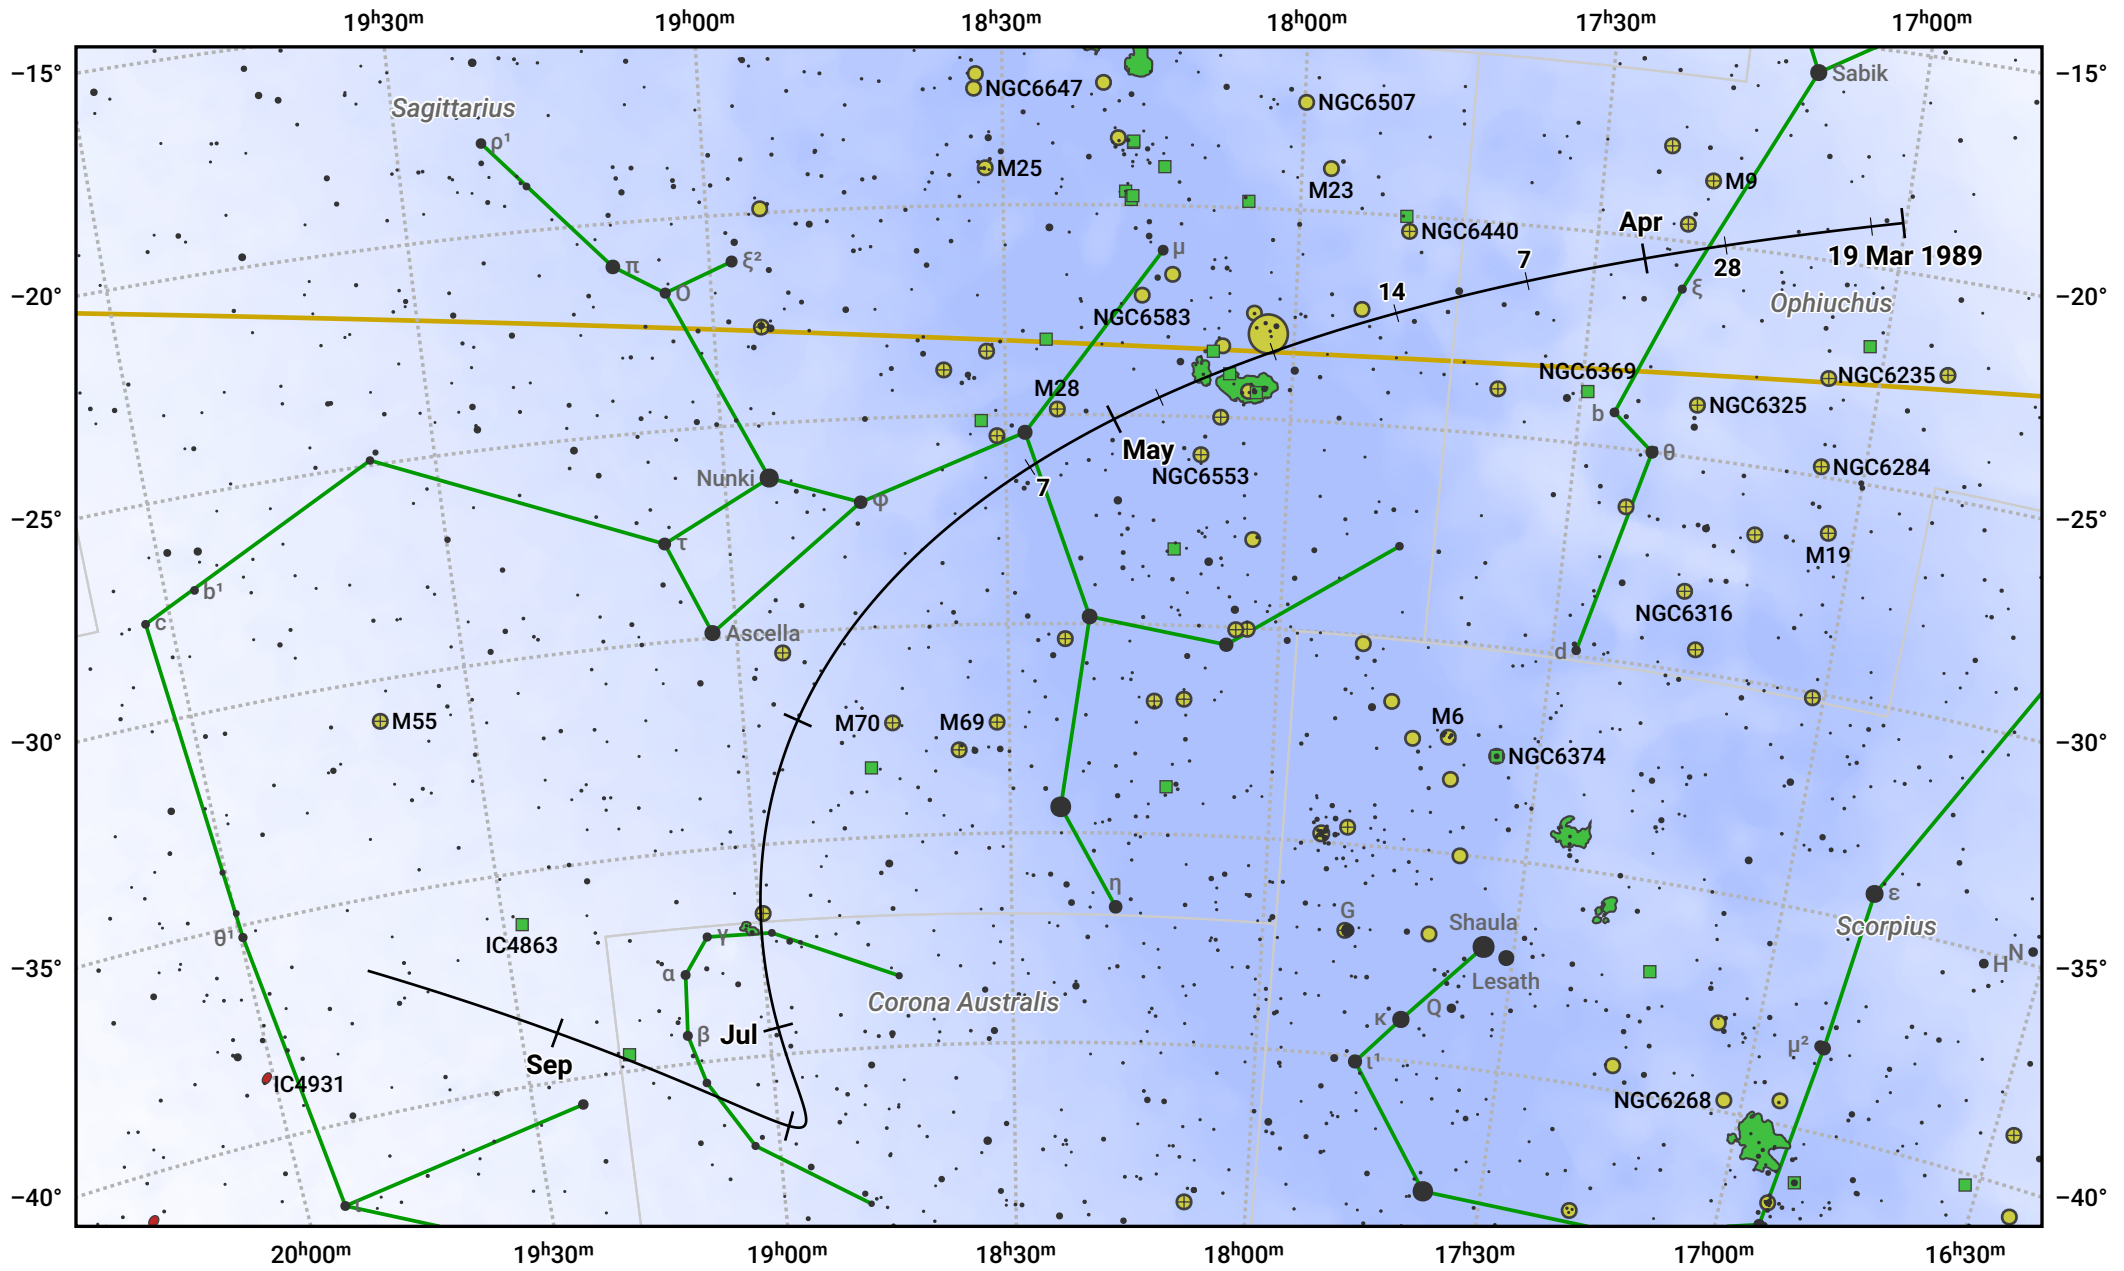

The path of 71P/Clark starting on 19 Mar 1989

© Dominic Ford 2011–2024. Date markers placed at midnight UTC. Downloaded from <https://in-the-sky.org>

Magnitude scale: · 8.0 · 7.0 · 6.0 · 5.0 · 4.0 · 3.0 · 2.0 · 1.0

— Ecliptic Plane

● Galaxy ■ Bright nebula ● Open cluster ⊕ Globular cluster

Date	Mag
1989 Apr 8	10.7
1989 Apr 30	9.6
1989 May 1	9.6
1989 Jun 1	8.6
1989 Jul 1	8.6
1989 Aug 4	9.7
1989 Aug 24	10.7
1989 Sep 1	11.1
1989 Sep 11	11.7