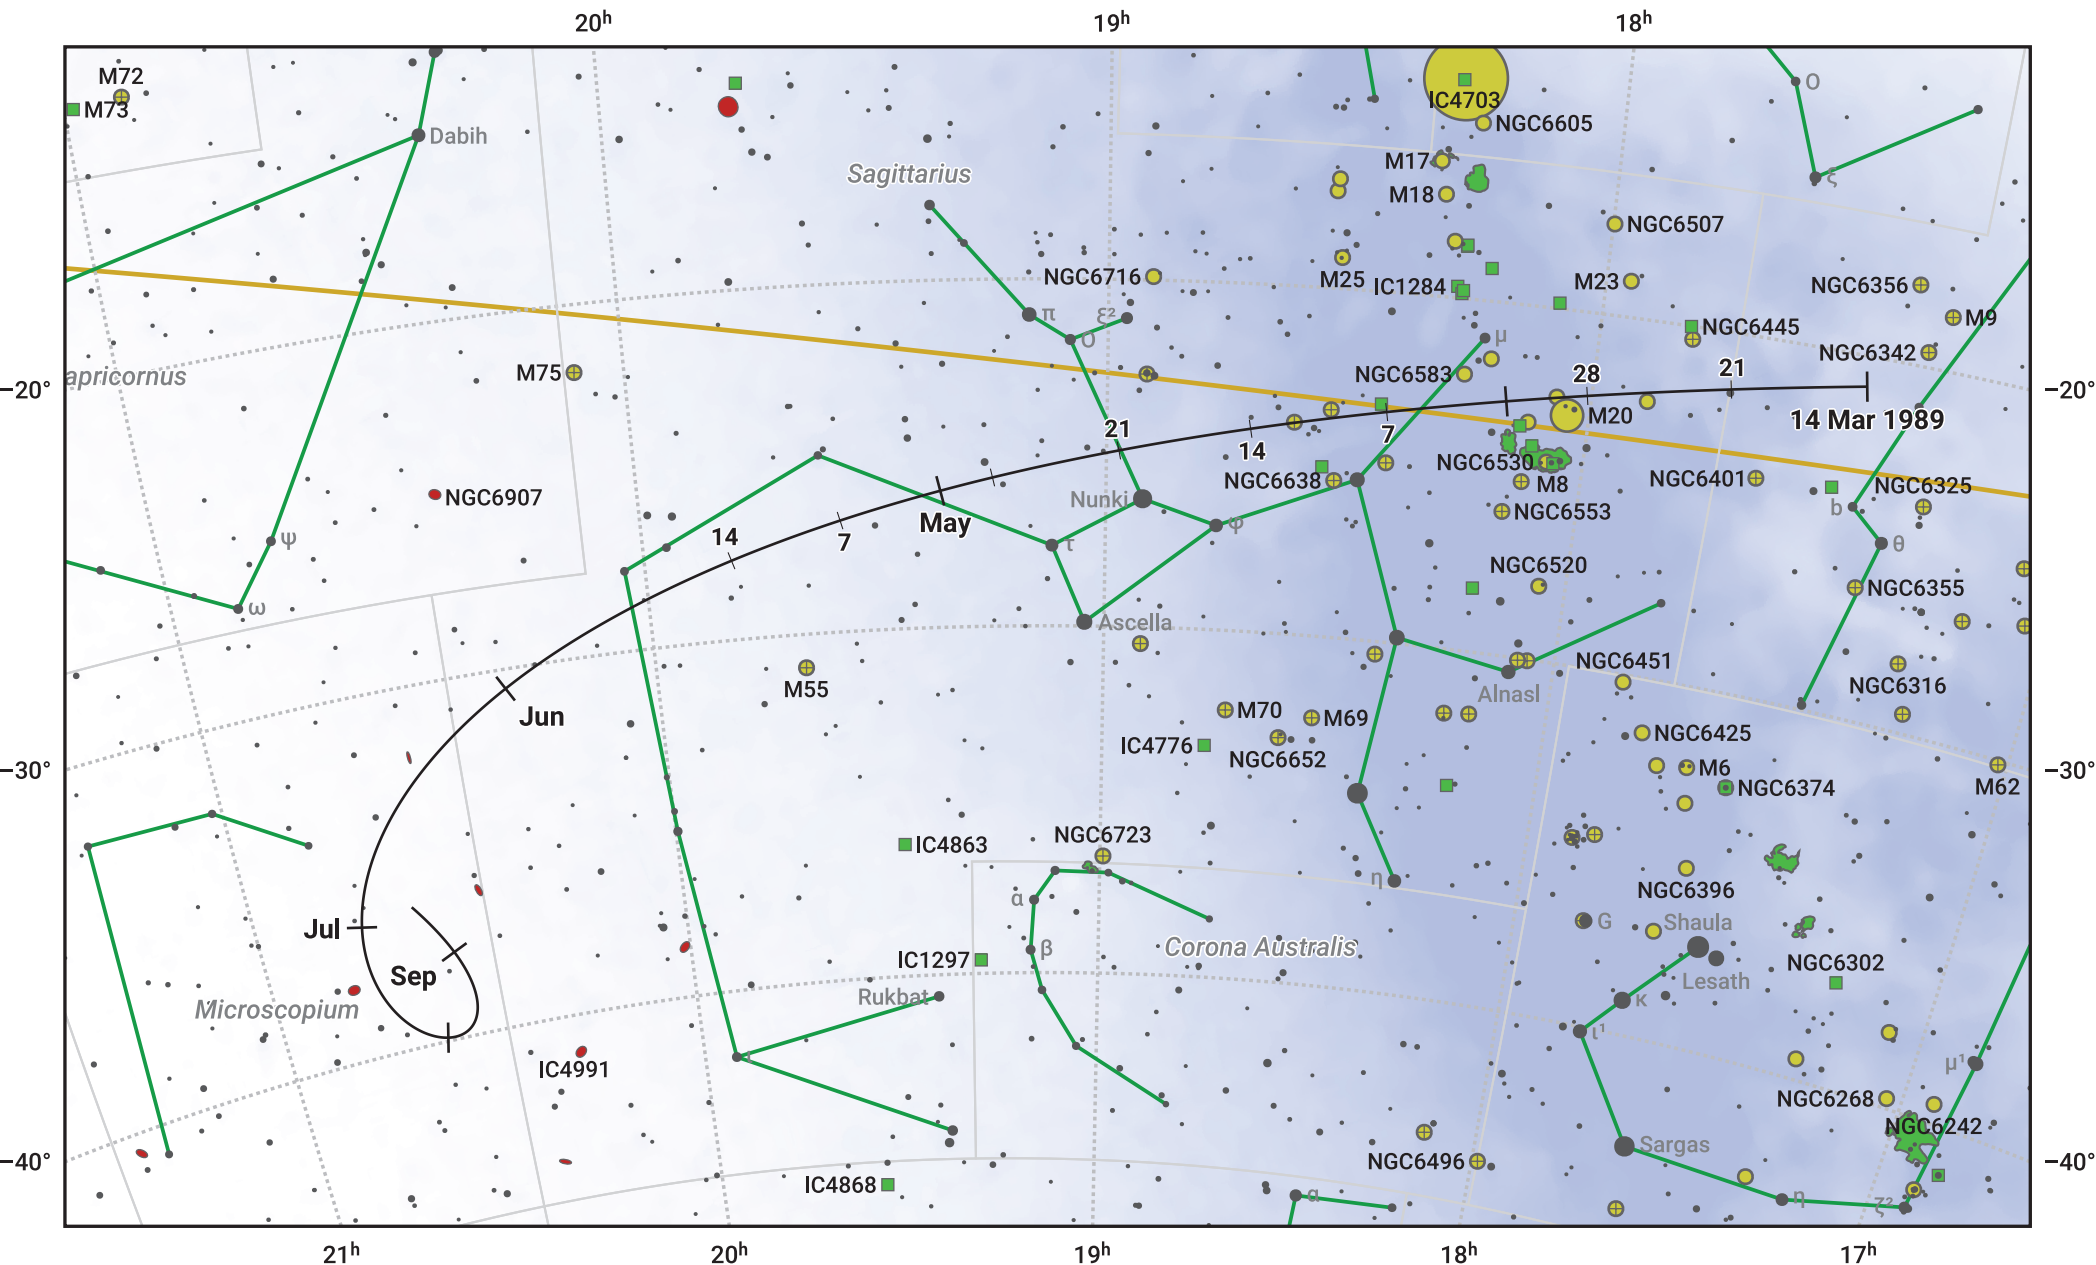

The path of 71P/Clark starting on 14 Mar 1989

© Dominic Ford 2011–2024. Date markers placed at midnight UTC. Downloaded from <https://in-the-sky.org>

Magnitude scale: ● 7.0 ● 6.0 ● 5.0 ● 4.0 ● 3.0 ● 2.0 ● 1.0

— Ecliptic Plane

● Galaxy ■ Bright nebula ● Open cluster ⊕ Globular cluster

Date	Mag
1989 Apr 5	10.6
1989 May 1	9.6
1989 Jul 1	9.0
1989 Aug 15	10.6
1989 Sep 1	11.6
1989 Sep 2	11.6